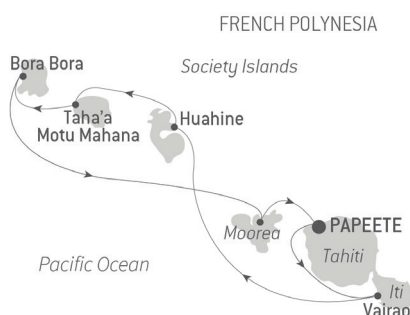

### TAHITI & THE SOCIETY ISLANDS

7 nights | Papeete - Papeete  
 23 departures in 2022  
 From \$4,100 per person\*<sup>1</sup>

Our classic itinerary featuring Moorea's beautiful lagoons, Huahine's pristine shorelines and Bora Bora's turquoise waters.