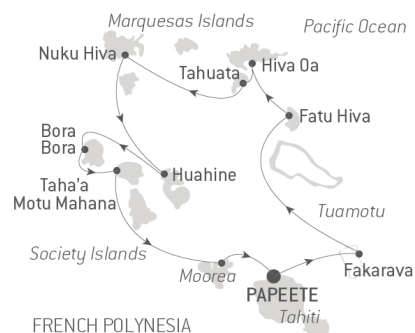

### TAHITI & THE SOCIETY ISLANDS

7 nights | Papeete - Papeete  
 23 departures in 2022  
 From \$4,100 per person\*<sup>1</sup>

Our classic itinerary featuring Moorea's beautiful lagoons, Huahine's pristine shorelines and Bora Bora's turquoise waters.

### SOCIETY ISLANDS & TUAMOTUS

10 nights | Papeete - Papeete  
 6 departures in 2022  
 From \$5,510 per person\*<sup>2</sup>

Marvel at Huahine's idyllic islets, encounter the sharks of Rangiroa and enjoy the Fakarava UNESCO Biosphere Reserve.

### MARQUESAS, TUAMOTUS & SOCIETY ISLANDS

14 nights | Papeete - Papeete  
 5 departures between March - November 2022  
 From \$8,760 per person\*<sup>3</sup>

Our most comprehensive French Polynesia itinerary including Fakarava's coral atolls, Leeward Islands' magnificent mountains, rock carvings & majestic tiki.