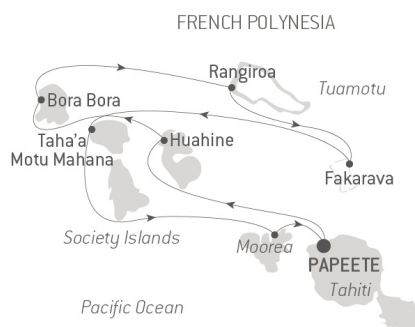

### TAHITI & THE SOCIETY ISLANDS

7 nights | Papeete - Papeete  
 23 departures in 2022  
 From \$4,100 per person\*<sup>1</sup>

Our classic itinerary featuring Moorea's beautiful lagoons, Huahine's pristine shorelines and Bora Bora's turquoise waters.

### SOCIETY ISLANDS & TUAMOTUS

10 nights | Papeete - Papeete  
 6 departures in 2022  
 From \$5,510 per person\*<sup>2</sup>

Marvel at Huahine's idyllic islets, encounter the sharks of Rangiroa and enjoy the Fakarava UNESCO Biosphere Reserve.

### MARQUESAS, TUAMOTUS & SOCIETY ISLANDS

14 nights | Papeete - Papeete  
 5 departures between March - November 2022  
 From \$8,760 per person\*<sup>3</sup>

Our most comprehensive French Polynesia itinerary including Fakarava's coral atolls, Leeward Islands' magnificent mountains, rock carvings & majestic tiki.