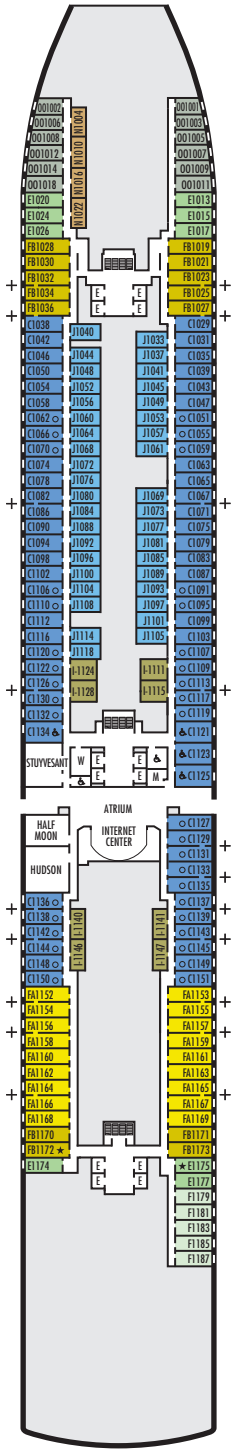

MAIN DECK
Staterooms 1001–1187

PLAZA DECK

PROMENADE DECK

BEETHOVEN DECK
Staterooms 4001–4219

GERSHWIN DECK
Staterooms 5001–5231

MOZART DECK
Staterooms 6001–6235

STATEROOM SYMBOL LEGEND

- Quad (2 lower beds, 1 sofa bed, 1 upper)
- ⊙ Triple (2 lower beds, 1 upper)
- ⊖ Triple (2 lower beds, 1 sofa bed)
- ⊕ Double (2 lower beds convertible to 1 king-size bed, no Murphy bed)
- △ Partially obstructed view
- ⊕ Connecting rooms
- ◆ Floor-to-ceiling windows
- ✱ Shower only
- ▷ Uncovered verandah
- ◆ Staterooms have solid steel verandah railings instead of clear-view Plexiglas® railings
- ✱ Suites have part solid steel, part clear-view Plexiglas® verandah railings

ACCESSIBILITY STATEROOM SYMBOL LEGEND

- ♿ Suites SA7094, A6150 & A6148, and staterooms VA8149, VA8147, VA8134, VA8132, I-7108, I-7099, I-6131, I-6116, V5175, V5152, I-5133, I-5112, V5057, V5055, V5054, V5052, VH4165, VH4144, VH4105, VH4094, C1134, C1125, C1123, C1121 are fully accessible, roll-in shower only
- ★ Suites B8103 & SA7085 and staterooms K11049, VB11040, VQ10033, VE8142, VD7049, K6185, VC6158, V5051, V5048, FB1172 & E1175 are ambulatory accessible, shower only with small step, step into bathroom, standard interior and exterior door size

SHIP SPECIFICATIONS & FACILITIES

- 2,668 Guests
- 1,036 Crew
- 99,500 Gross Tons
- 975 Feet Long
- 13 Guest Decks
- Wraparound Promenade Deck
- 12 Restaurants & Cafes
- 7 Entertainment Venues
- 8 Lounges/Bars
- 2 Outdoor Swimming Pools (one with sliding glass roof)
- Spa & Salon
- Fitness Center
- Suite Lounge
- Duty-free Shops
- Library/Internet Cafe
- Onboard Wi-Fi Access
- Casino
- Sport Courts

Important Note: Not all staterooms within each category have the same furniture configuration and/or facilities. Appropriate symbols within the rooms on the deck plans describe differences from the stateroom descriptions below.