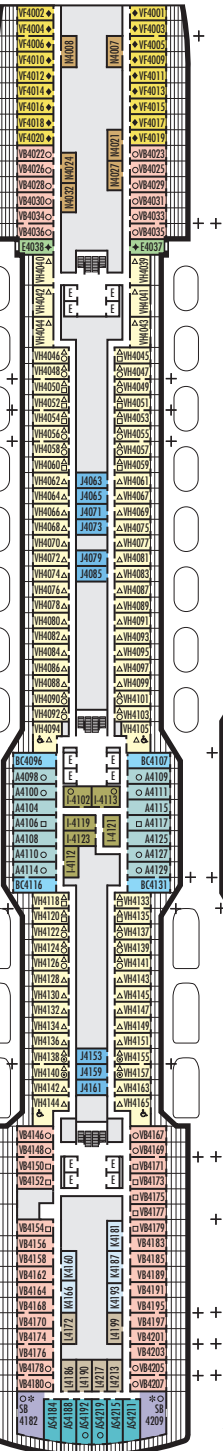

MAIN DECK
Staterooms 1001–1187

PLAZA DECK

PROMENADE DECK

BEETHOVEN DECK
Staterooms 4001–4219

GERSHWIN DECK
Staterooms 5001–5231

MOZART DECK
Staterooms 6001–6235

STATEROOM SYMBOL LEGEND

- Quad (2 lower beds, 1 sofa bed, 1 upper)
- ⊙ Triple (2 lower beds, 1 upper)
- ⊖ Triple (2 lower beds, 1 sofa bed)
- ⊕ Double (2 lower beds convertible to 1 king-size bed, no Murphy bed)
- △ Partially obstructed view
- ⊕ Connecting rooms
- ◆ Floor-to-ceiling windows
- ✱ Shower only
- ▷ Uncovered verandah
- ◆ Staterooms have solid steel verandah railings instead of clear-view Plexiglas® railings
- ✱ Suites have part solid steel, part clear-view Plexiglas® verandah railings

ACCESSIBILITY STATEROOM SYMBOL LEGEND

- ♿ Suites SA7094, A6150 & A6148, and staterooms VA8149, VA8147, VA8134, VA8132, I-7108, I-7099, I-6131, I-6116, V5175, V5152, I-5133, I-5112, V5057, V5055, V5054, V5052, VH4165, VH4144, VH4105, VH4094, C1134, C1125, C1123, C1121 are fully accessible, roll-in shower only
- ★ Suites B8103 & SA7085 and staterooms K11049, VB11040, VQ10033, VE8142, VD7049, K6185, VC6158, V5051, V5048, FB1172 & E1175 are ambulatory accessible, shower only with small step, step into bathroom, standard interior and exterior door size

SHIP SPECIFICATIONS & FACILITIES

- 2,668 Guests
- 1,036 Crew
- 99,500 Gross Tons
- 975 Feet Long
- 13 Guest Decks
- Wraparound Promenade Deck
- 12 Restaurants & Cafes
- 7 Entertainment Venues
- 8 Lounges/Bars
- 2 Outdoor Swimming Pools (one with sliding glass roof)
- Spa & Salon
- Fitness Center
- Suite Lounge
- Duty-free Shops
- Library/Internet Cafe
- Onboard Wi-Fi Access
- Casino
- Sport Courts

Important Note: Not all staterooms within each category have the same furniture configuration and/or facilities. Appropriate symbols within the rooms on the deck plans describe differences from the stateroom descriptions below.