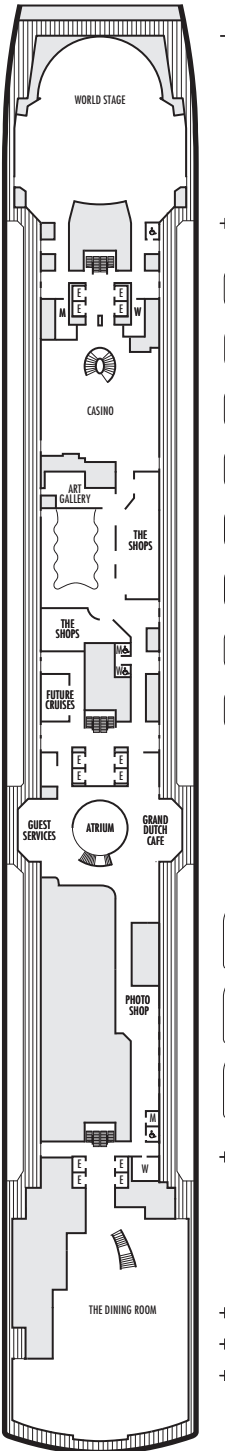

MAIN DECK
Staterooms 1001–1187

PLAZA DECK

PROMENADE DECK

BEETHOVEN DECK
Staterooms 4001–4219

GERSHWIN DECK
Staterooms 5001–5231

MOZART DECK
Staterooms 6001–6235

STATEROOM SYMBOL LEGEND

- Quad (2 lower beds, 1 sofa bed, 1 upper)
- ⊙ Triple (2 lower beds, 1 upper)
- ⊖ Triple (2 lower beds, 1 sofa bed)
- ⊕ Double (2 lower beds convertible to 1 king-size bed, no Murphy bed)
- △ Partially obstructed view
- ⊕ Connecting rooms
- ◆ Floor-to-ceiling windows
- ✱ Shower only
- ▷ Uncovered verandah
- ◆ Staterooms have solid steel verandah railings instead of clear-view Plexiglas® railings
- ✱ Suites have part solid steel, part clear-view Plexiglas® verandah railings

ACCESSIBILITY STATEROOM SYMBOL LEGEND

- ♿ Suites SA7094, A6150 & A6148, and staterooms VA8149, VA8147, VA8134, VA8132, I-7108, I-7099, I-6131, I-6116, V5175, V5152, I-5133, I-5112, V5057, V5055, V5054, V5052, VH4165, VH4144, VH4105, VH4094, C1134, C1125, C1123, C1121 are fully accessible, roll-in shower only
- ★ Suites B8103 & SA7085 and staterooms K11049, VB11040, VQ10033, VE8142, VD7049, K6185, VC6158, V5051, V5048, FB1172 & E1175 are ambulatory accessible, shower only with small step, step into bathroom, standard interior and exterior door size

SHIP SPECIFICATIONS & FACILITIES

- 2,668 Guests
- 1,036 Crew
- 99,500 Gross Tons
- 975 Feet Long
- 13 Guest Decks
- Wraparound Promenade Deck
- 12 Restaurants & Cafes
- 7 Entertainment Venues
- 8 Lounges/Bars
- 2 Outdoor Swimming Pools (one with sliding glass roof)
- Spa & Salon
- Fitness Center
- Suite Lounge
- Duty-free Shops
- Library/Internet Cafe
- Onboard Wi-Fi Access
- Casino
- Sport Courts

Important Note: Not all staterooms within each category have the same furniture configuration and/or facilities. Appropriate symbols within the rooms on the deck plans describe differences from the stateroom descriptions below.