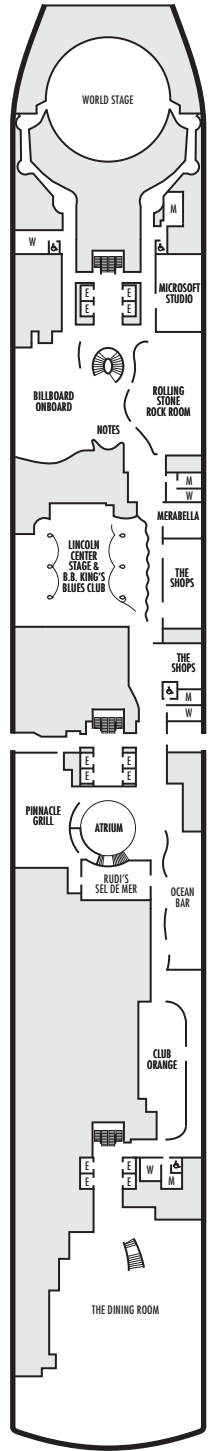

MAIN DECK
Staterooms 1001–1187

PLAZA DECK

PROMENADE DECK

BEETHOVEN DECK
Staterooms 4001–4219

GERSHWIN DECK
Staterooms 5001–5231

MOZART DECK
Staterooms 6001–6235

STATEROOM SYMBOL LEGEND

- Quad (2 lower beds, 1 sofa bed, 1 upper)
- ⊙ Triple (2 lower beds, 1 upper)
- ⊖ Triple (2 lower beds, 1 sofa bed)
- ⊕ Double (2 lower beds convertible to 1 king-size bed, no Murphy bed)
- △ Partially obstructed view
- ⊕ Connecting rooms
- ◆ Floor-to-ceiling windows
- ✱ Shower only
- ▷ Uncovered verandah
- ◆ Staterooms have solid steel verandah railings instead of clear-view Plexiglas® railings
- ✱ Suites have part solid steel, part clear-view Plexiglas® verandah railings

ACCESSIBILITY STATEROOM SYMBOL LEGEND

- ♿ Suites SA7094, A6150 & A6148, and staterooms VA8149, VA8147, VA8134, VA8132, I-7108, I-7099, I-6131, I-6116, V5175, V5152, I-5133, I-5112, V5057, V5055, V5054, V5052, VH4165, VH4144, VH4105, VH4094, C1134, C1125, C1123, C1121 are fully accessible, roll-in shower only
- ★ Suites B8103 & SA7085 and staterooms K11049, VB11040, VQ10033, VE8142, VD7049, K6185, VC6158, V5051, V5048, FB1172 & E1175 are ambulatory accessible, shower only with small step, step into bathroom, standard interior and exterior door size

SHIP SPECIFICATIONS & FACILITIES

- 2,668 Guests
- 1,036 Crew
- 99,500 Gross Tons
- 975 Feet Long
- 13 Guest Decks
- Wraparound Promenade Deck
- 12 Restaurants & Cafes
- 7 Entertainment Venues
- 8 Lounges/Bars
- 2 Outdoor Swimming Pools (one with sliding glass roof)
- Spa & Salon
- Fitness Center
- Suite Lounge
- Duty-free Shops
- Library/Internet Cafe
- Onboard Wi-Fi Access
- Casino
- Sport Courts

Important Note: Not all staterooms within each category have the same furniture configuration and/or facilities. Appropriate symbols within the rooms on the deck plans describe differences from the stateroom descriptions below.