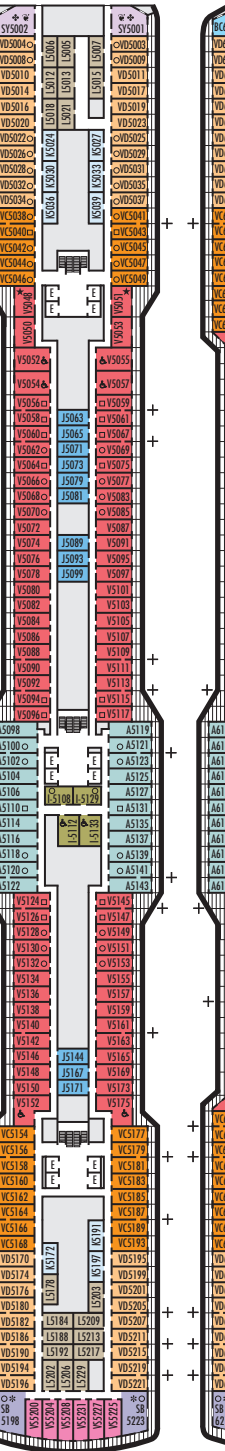

MAIN DECK
Staterooms 1001–1187

PLAZA DECK

PROMENADE DECK

BEETHOVEN DECK
Staterooms 4001–4219

GERSHWIN DECK
Staterooms 5001–5231

MOZART DECK
Staterooms 6001–6235

STATEROOM SYMBOL LEGEND

- Quad (2 lower beds, 1 sofa bed, 1 upper)
- ⊙ Triple (2 lower beds, 1 upper)
- ⊖ Triple (2 lower beds, 1 sofa bed)
- ⊕ Double (2 lower beds convertible to 1 king-size bed, no Murphy bed)
- △ Partially obstructed view
- ⊕ Connecting rooms
- ◆ Floor-to-ceiling windows
- ✱ Shower only
- ▷ Uncovered verandah
- ◆ Staterooms have solid steel verandah railings instead of clear-view Plexiglas® railings
- ✱ Suites have part solid steel, part clear-view Plexiglas® verandah railings

ACCESSIBILITY STATEROOM SYMBOL LEGEND

- ♿ Suites SA7094, A6150 & A6148, and staterooms VA8149, VA8147, VA8134, VA8132, I-7108, I-7099, I-6131, I-6116, V5175, V5152, I-5133, I-5112, V5057, V5055, V5054, V5052, VH4165, VH4144, VH4105, VH4094, C1134, C1125, C1123, C1121 are fully accessible, roll-in shower only
- ★ Suites B8103 & SA7085 and staterooms K11049, VB11040, VQ10033, VE8142, VD7049, K6185, VC6158, V5051, V5048, FB1172 & E1175 are ambulatory accessible, shower only with small step, step into bathroom, standard interior and exterior door size

SHIP SPECIFICATIONS & FACILITIES

- 2,668 Guests
- 1,036 Crew
- 99,500 Gross Tons
- 975 Feet Long
- 13 Guest Decks
- Wraparound Promenade Deck
- 12 Restaurants & Cafes
- 7 Entertainment Venues
- 8 Lounges/Bars
- 2 Outdoor Swimming Pools (one with sliding glass roof)
- Spa & Salon
- Fitness Center
- Suite Lounge
- Duty-free Shops
- Library/Internet Cafe
- Onboard Wi-Fi Access
- Casino
- Sport Courts

Important Note: Not all staterooms within each category have the same furniture configuration and/or facilities. Appropriate symbols within the rooms on the deck plans describe differences from the stateroom descriptions below.