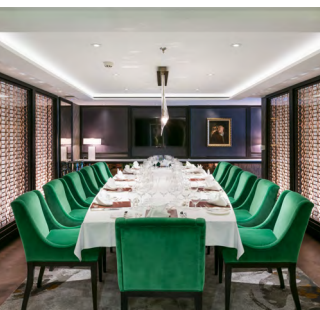

# TOP TEN REASONS TO SAIL CRYSTAL RIVER CRUISES

The World's Most Luxurious River Cruise Line

- 1** All-inclusive, all-suite ships with king-size beds
- 2** European butler service in every room category
- 3** The largest suites on Europe's rivers
- 4** Twice the number of crew per guest than the industry average
- 5** The most spacious ships carrying 45% fewer guests
- 6** Michelin-inspired cuisine—fresh lobster, Dover Sole—prepared à la minute, plus caviar
- 7** Flexible open-seating dining in multiple restaurants plus 24-hour room service
- 8** An abundant choice of shore excursion options in every port
- 9** Private luxury motor coaches with free Wi-Fi
- 10** The youngest fleet in the river cruise industry