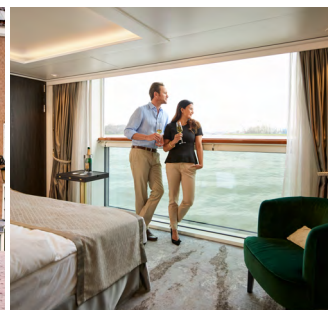

# TOP TEN REASONS TO SAIL CRYSTAL RIVER CRUISES

The World's Most Luxurious River Cruise Line

- 1** All-inclusive, all-suite ships with king-size beds
- 2** European butler service in every room category
- 3** The largest suites on Europe's rivers
- 4** Twice the number of crew per guest than the industry average
- 5** The most spacious ships carrying 45% fewer guests
- 6** Michelin-inspired cuisine—fresh lobster, Dover Sole—prepared à la minute, plus caviar
- 7** Flexible open-seating dining in multiple restaurants plus 24-hour room service
- 8** An abundant choice of shore excursion options in every port
- 9** Private luxury motor coaches with free Wi-Fi
- 10** The youngest fleet in the river cruise industry