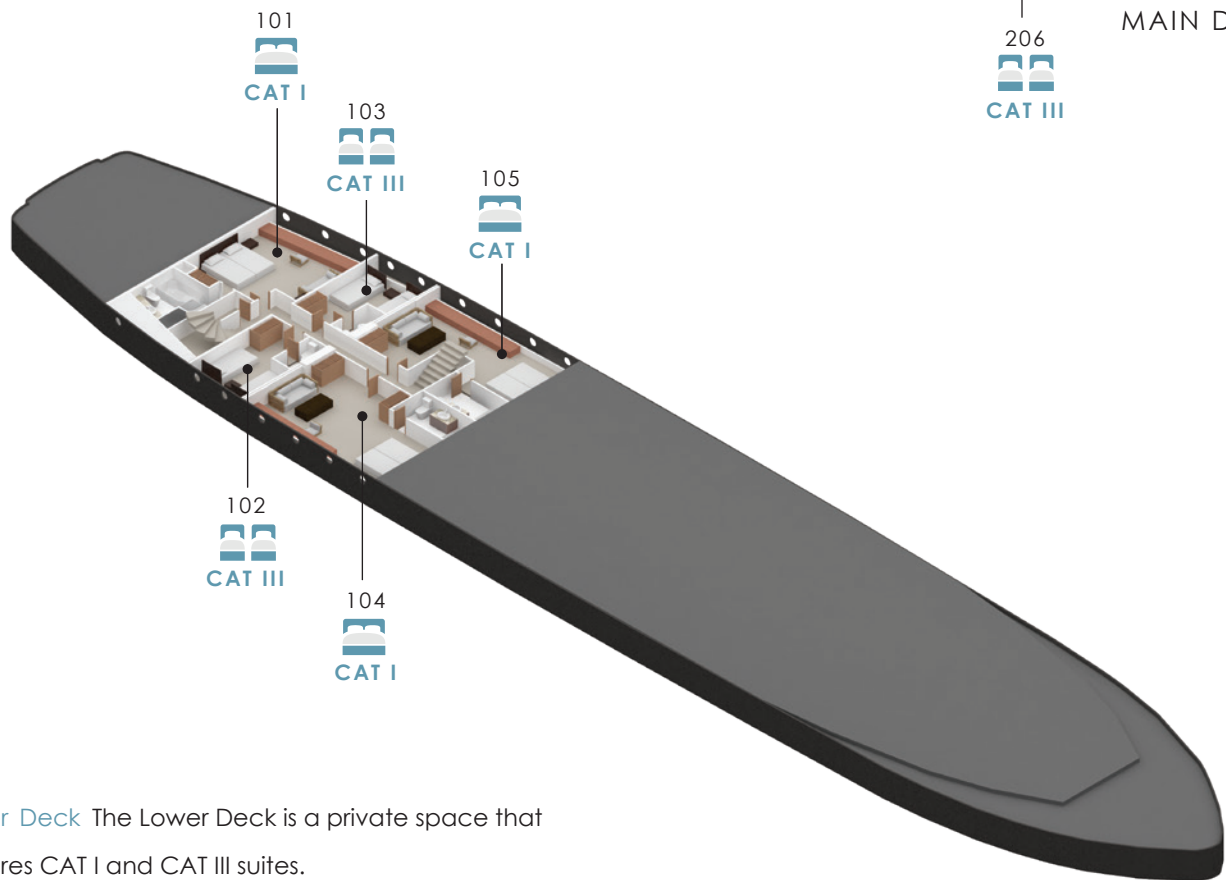

SUN DECK

**Bridge Deck** The bridge deck features CAT I and CAT II accommodation, and key amenities such as the outdoor jacuzzi and lounge beds, as well as an indoor spa and outdoor work out zone.

BRIDGE DECK

# DECK PLAN & DECK DESCRIPTIONS

**OWNER/OPERATOR**  
AQUA EXPEDITIONS

**TYPE OF VESSEL**  
YACHT

**LOCATION**  
INDONESIA

**Forecastle Deck** An ideal place for a retreat any time of day, the forecastle deck features the Sky Lounge Bar, ideal for kicking back with a cocktail or your drink of choice, as well as a cosy library and TV room. Meals may be served in the spacious al fresco dining and seating area. The forecastle deck also carries CAT I and CAT II accommodation.

# DECK PLAN & DECK DESCRIPTIONS

**OWNER/OPERATOR**  
AQUA EXPEDITIONS

**TYPE OF VESSEL**  
YACHT

**LOCATION**  
INDONESIA

**Main Deck** The main deck welcomes all embarking guests, and also features Aqua Blu's dining room and salon. CAT I, II and III suites are situated on this deck.

**Lower Deck** The Lower Deck is a private space that features CAT I and CAT III suites.