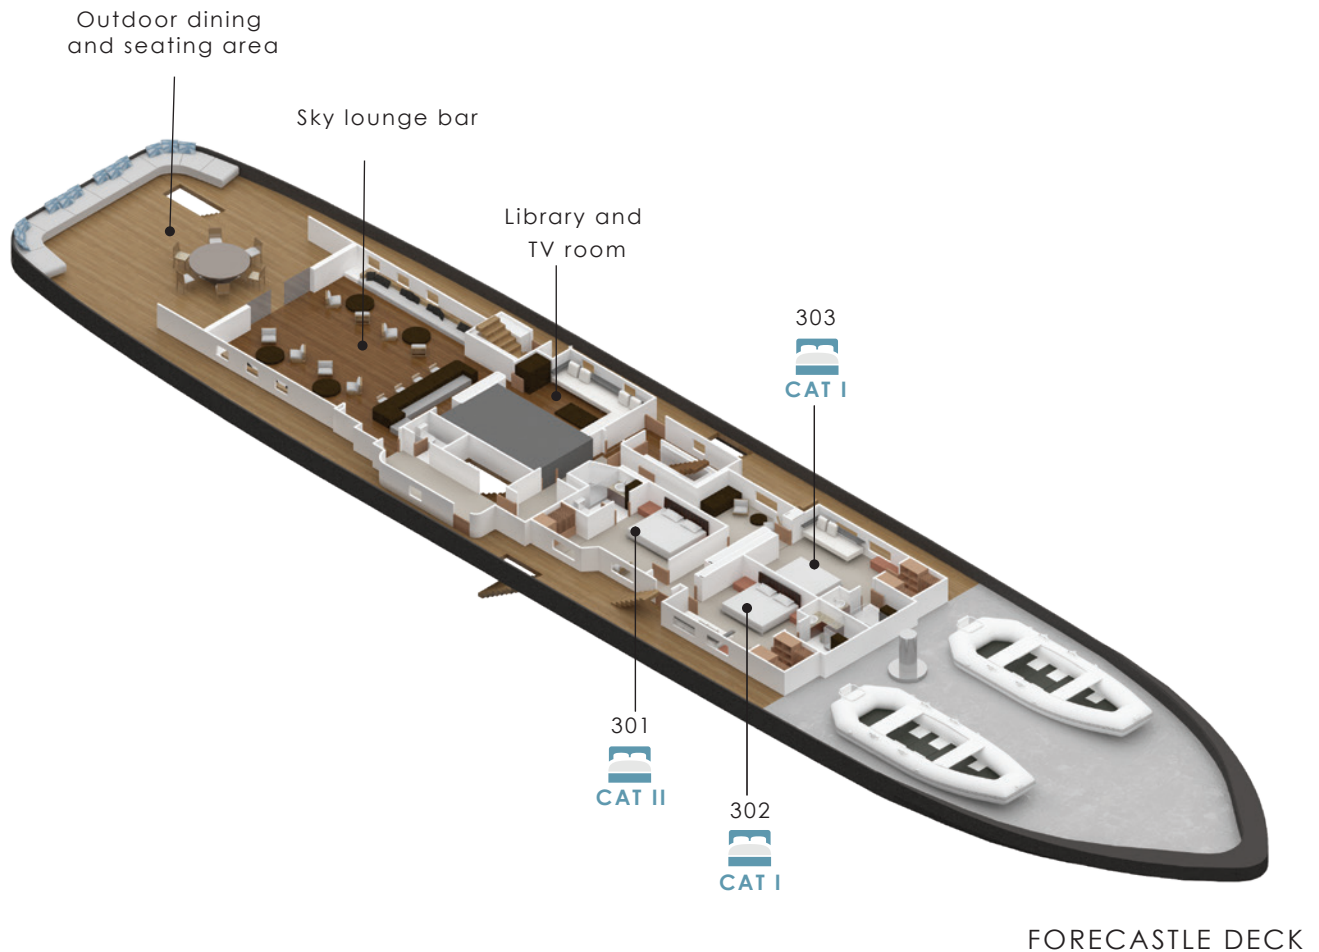

SUN DECK

**Bridge Deck** The bridge deck features CAT I and CAT II accommodation, and key amenities such as the outdoor jacuzzi and lounge beds, as well as an indoor spa and outdoor work out zone.

BRIDGE DECK

# DECK PLAN & DECK DESCRIPTIONS

**OWNER/OPERATOR**  
AQUA EXPEDITIONS

**TYPE OF VESSEL**  
YACHT

**LOCATION**  
INDONESIA

**Forecastle Deck** An ideal place for a retreat any time of day, the forecastle deck features the Sky Lounge Bar, ideal for kicking back with a cocktail or your drink of choice, as well as a cosy library and TV room. Meals may be served in the spacious al fresco dining and seating area. The forecastle deck also carries CAT I and CAT II accommodation.

# DECK PLAN & DECK DESCRIPTIONS

**OWNER/OPERATOR**  
AQUA EXPEDITIONS

**TYPE OF VESSEL**  
YACHT

**LOCATION**  
INDONESIA

**Main Deck** The main deck welcomes all embarking guests, and also features Aqua Blu's dining room and salon. CAT I, II and III suites are situated on this deck.

**Lower Deck** The Lower Deck is a private space that features CAT I and CAT III suites.