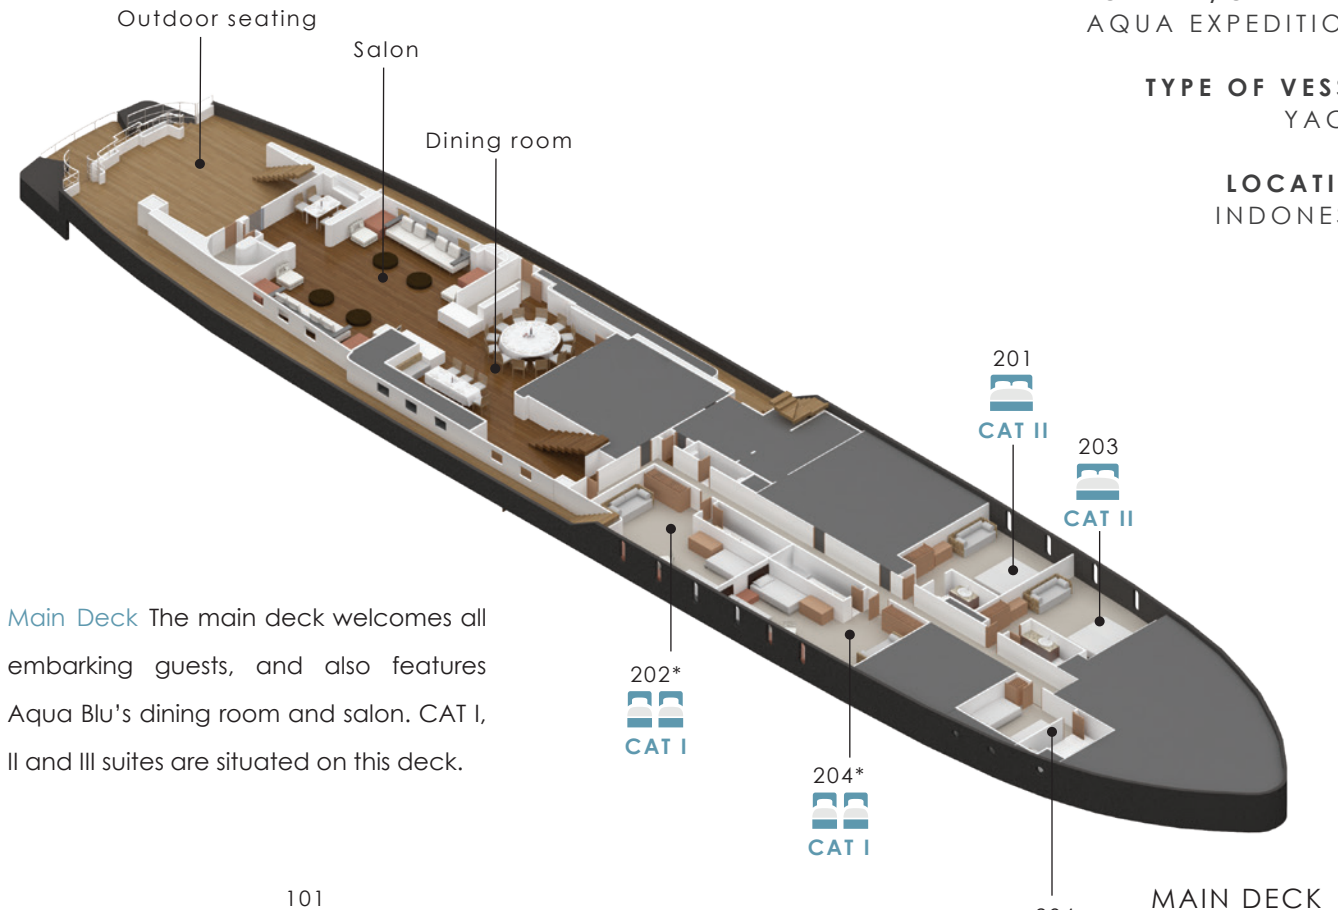

SUN DECK

**Bridge Deck** The bridge deck features CAT I and CAT II accommodation, and key amenities such as the outdoor jacuzzi and lounge beds, as well as an indoor spa and outdoor work out zone.

BRIDGE DECK

# DECK PLAN & DECK DESCRIPTIONS

**OWNER/OPERATOR**  
AQUA EXPEDITIONS

**TYPE OF VESSEL**  
YACHT

**LOCATION**  
INDONESIA

**Forecastle Deck** An ideal place for a retreat any time of day, the forecastle deck features the Sky Lounge Bar, ideal for kicking back with a cocktail or your drink of choice, as well as a cosy library and TV room. Meals may be served in the spacious al fresco dining and seating area. The forecastle deck also carries CAT I and CAT II accommodation.

# DECK PLAN & DECK DESCRIPTIONS

**OWNER/OPERATOR**  
AQUA EXPEDITIONS

**TYPE OF VESSEL**  
YACHT

**LOCATION**  
INDONESIA

**Main Deck** The main deck welcomes all embarking guests, and also features Aqua Blu's dining room and salon. CAT I, II and III suites are situated on this deck.

**Lower Deck** The Lower Deck is a private space that features CAT I and CAT III suites.