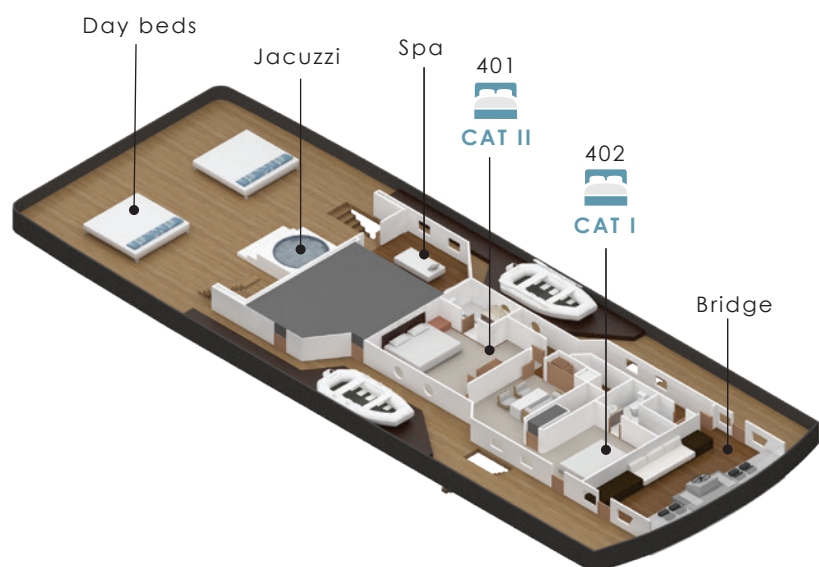

# DECK PLAN & DECK DESCRIPTIONS

**OWNER/OPERATOR**  
AQUA EXPEDITIONS

**TYPE OF VESSEL**  
YACHT

**LOCATION**  
INDONESIA

Spread across five decks, the Aqua Blu perfects the concept of a modern explorer yacht with inviting and stylish spaces all-round

SUN DECK

**Bridge Deck** The bridge deck features CAT I and CAT II accommodation, and key amenities such as the outdoor jacuzzi and lounge beds, as well as an indoor spa and outdoor work out zone.

BRIDGE DECK

# DECK PLAN & DECK DESCRIPTIONS

**OWNER/OPERATOR**  
AQUA EXPEDITIONS

**TYPE OF VESSEL**  
YACHT

**LOCATION**  
INDONESIA

**Forecastle Deck** An ideal place for a retreat any time of day, the forecastle deck features the Sky Lounge Bar, ideal for kicking back with a cocktail or your drink of choice, as well as a cosy library and TV room. Meals may be served in the spacious al fresco dining and seating area. The forecastle deck also carries CAT I and CAT II accommodation.

# DECK PLAN & DECK DESCRIPTIONS

**OWNER/OPERATOR**  
AQUA EXPEDITIONS

**TYPE OF VESSEL**  
YACHT

**LOCATION**  
INDONESIA

**Main Deck** The main deck welcomes all embarking guests, and also features Aqua Blu's dining room and salon. CAT I, II and III suites are situated on this deck.