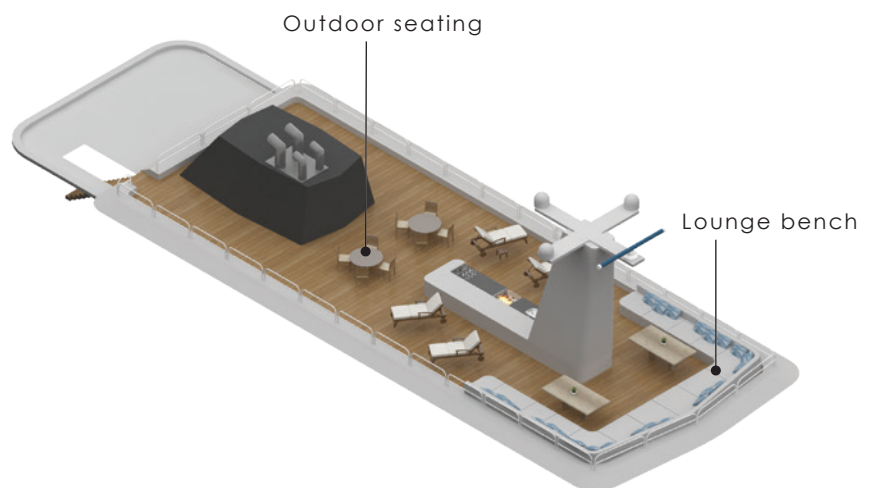

# DECK PLAN & DECK DESCRIPTIONS

**OWNER/OPERATOR**  
AQUA EXPEDITIONS

**TYPE OF VESSEL**  
YACHT

**LOCATION**  
INDONESIA

Spread across five decks, the Aqua Blu perfects the concept of a modern explorer yacht with inviting and stylish spaces all-round

**Sun Deck** The iconic sun deck of Aqua Blu is the perfect setting for sunset cocktails and canapes as well as evening get-togethers under the stars, with a wraparound lounge sofa and outdoor seating.

SUN DECK

**Bridge Deck** The bridge deck features CAT I and CAT II accommodation, and key amenities such as the outdoor jacuzzi and lounge beds, as well as an indoor spa and outdoor work out zone.

BRIDGE DECK

# DECK PLAN & DECK DESCRIPTIONS

**OWNER/OPERATOR**  
AQUA EXPEDITIONS

**TYPE OF VESSEL**  
YACHT

**LOCATION**  
INDONESIA

**Forecastle Deck** An ideal place for a retreat any time of day, the forecastle deck features the Sky Lounge Bar, ideal for kicking back with a cocktail or your drink of choice, as well as a cosy library and TV room. Meals may be served in the spacious al fresco dining and seating area. The forecastle deck also carries CAT I and CAT II accommodation.