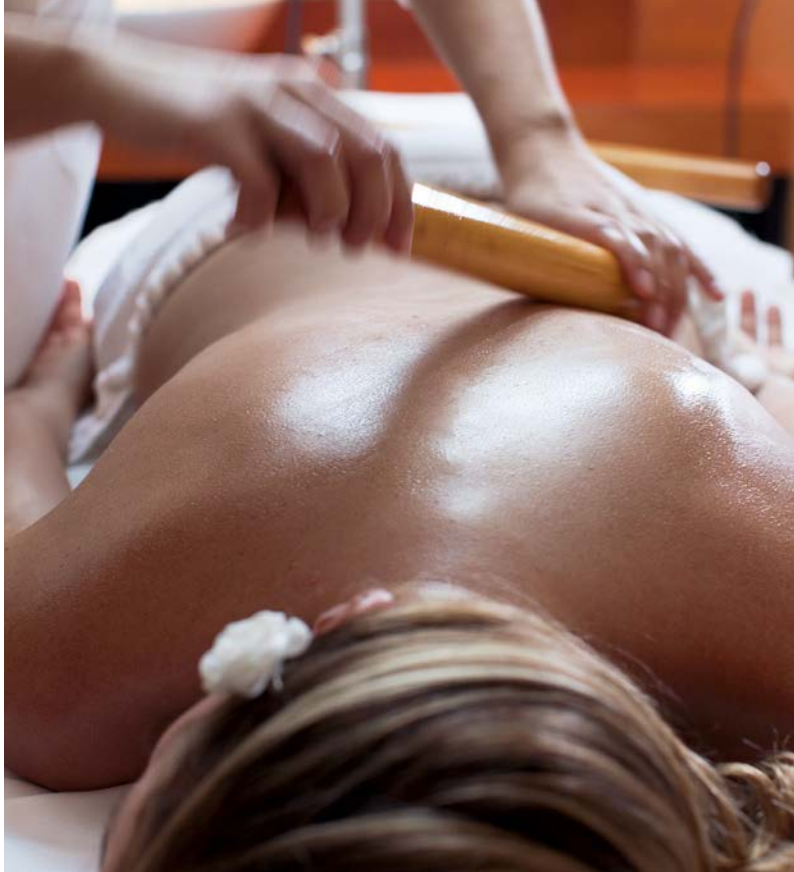

LUXURY AT EVERY TURN

Crystal's expansive onboard experience begins with personal, genuine service offered by our expertly trained staff at every point during our guests' voyage. Enhancing this welcoming,

FINE DINING

- › Up to **eight dining venues** for daytime and evening cuisine, including specialty restaurants featuring world-class Italian specialties and signature dishes from **Nobu Matsuhisa** (once per venue)
- › **Complimentary** select fine wines, champagne and premium spirits
- › **24-hour in-suite dining**
- › **Open bar service** throughout the ship
- › Optional **Vintage Room Lunches and Dinners**, showcasing selections from Crystal's expansive onboard cellars
- › Globally inspired, **classic and modern cuisine** artfully prepared and served in casual, formal and al fresco venues

FITNESS & WELLNESS

- › The **Feng Shui-inspired Crystal Spa and Salon**, offering a comprehensive menu of body and skin treatments and beauty services
- › State-of-the-art fitness centre, featuring **TechnoGym® and Kinesis resistance equipment**
- › Specialty classes in **Pilates, yoga, strength training and "Tour de Spin" indoor cycling**
- › Exclusive 360° **teak Promenade Deck** for uninterrupted walks, jogs and sweeping ocean views
- › Golf instruction with **PGA pros**
- › **Paddle tennis courts**

home-away-from-home atmosphere is a host of all-inclusive amenities and experiences designed to create a seamless, unforgettable holiday for travellers who seek the very best.

ENTERTAINMENT & ENRICHMENT

- › **Spectacular production shows** featuring Crystal ensemble of singers and dancers
- › Exclusive **Magic Castle® at Sea** performances and illusions
- › **Ballroom dancing** each night, with **Ambassador Hosts** on hand for dance partners and instruction
- › **Experiences of Discovery theme cruises** featuring specialised programming and subject matter experts
- › **Crystal Visions® Enrichment Series** of leading renowned speakers, diplomats, authors, celebrities and athletes
- › **Computer University@Sea®** classes and Technology Concierge for the latest gadgets and devices
- › USC School of Cinematic Arts **digital filmmaking classes**
- › **Free Wi-Fi** throughout both ships

STATEROOM & PENTHOUSE AMENITIES

- › Personal **butler service** (Penthouses and above)
- › **In-room afternoon tea service** and **nightly hors d'oeuvres** (Penthouses and above)
- › Twice daily turndown and housekeeping service
- › **Complimentary** soft drinks, bottled water, select beer, wine and spirits upon request
- › **Kimonos, Frette bathrobes**, 100% Egyptian cotton linens and pillow menu options
- › Designer **ETRO bath amenities**