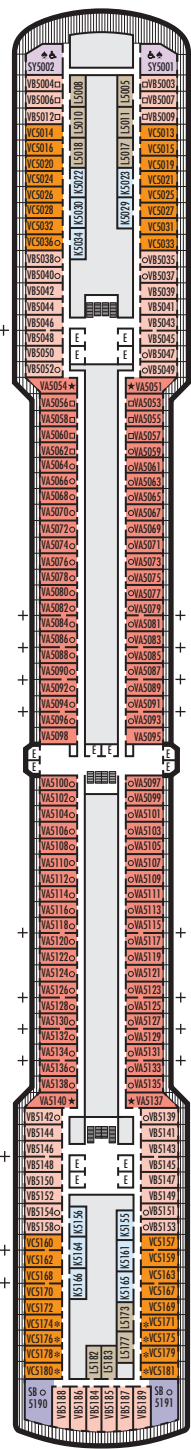

**MAIN DECK**  
Staterooms 1001–1127

**LOWER PROMENADE DECK**

**PROMENADE DECK**

**UPPER PROMENADE DECK**  
Staterooms 4001–4185

**VERANDAH DECK**  
Staterooms 5001–5191

**UPPER VERANDAH DECK**  
Staterooms 6001–6177

**STATEROOM SYMBOL LEGEND**

- Quad (2 lower beds, 1 sofa bed, 1 upper)
- Triple (2 lower beds, 1 sofa bed)
- △ Partial sea view
- X Fully obstructed view
- ⊕ Connecting rooms
- \* Shower only
- ♠ Single-sink vanity
- ◆ Staterooms have solid steel verandah railings instead of clear-view Plexiglas® railings

**ACCESSIBILITY STATEROOM SYMBOL LEGEND**

- ♿ **Fully Accessible:** Suites SC6175 & SC6164 have an accessible bathtub only. Suites SS6108, SY5002 & SY5001 have a bathtub and separate transfer shower. Staterooms J1074, K1012 & K1011 have a roll-in shower only.
- ▼ **Fully Accessible with Single Side Approach:** Suite SY8068 has a bathtub and separate transfer shower. Staterooms I-8037, VB6004, VB6003, D1100, C1082, C1081 have a roll-in shower only.
- ★ **Ambulatory Accessible:** Staterooms VA8032, VA8031, VA6049, VA5140, VA5137, VA5054, VA5051, VA4132, VA4131, H4090, H4089, VA4052 & VA4051 have a roll-in shower only.

For information regarding stateroom bedding configurations and accessibility features on our ships please visit the [Accessibility](#) section of our website.

**SHIP SPECIFICATIONS & FACILITIES**

- 1,972 Guests
- 811 Crew
- 82,318 Gross Tons
- 936 Feet Long
- 11 Guest Decks
- Wrap-around Promenade Deck
- 6 Restaurants & Cafes
- 7 Entertainment Venues
- 10 Lounges/Bars
- 2 Outdoor Swimming Pools (one with sliding glass roof)
- Spa & Salon
- Fitness Center
- Suite Lounge
- Duty-free Shops
- Library/Internet Cafe
- On-board Wi-Fi Access
- Casino
- Sport Courts