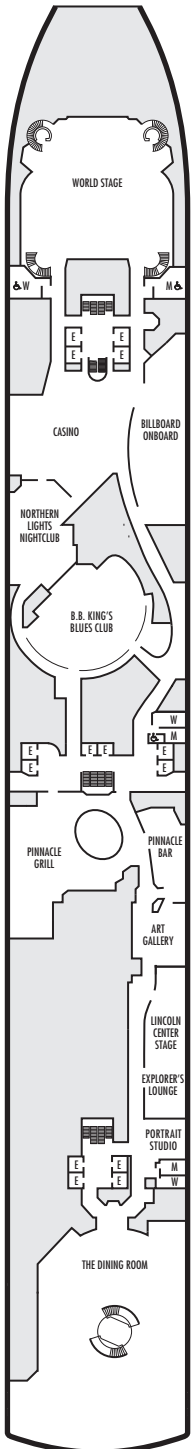

**MAIN DECK**  
Staterooms 1001–1127

**LOWER PROMENADE DECK**

**PROMENADE DECK**

**UPPER PROMENADE DECK**  
Staterooms 4001–4185

**VERANDAH DECK**  
Staterooms 5001–5191

**UPPER VERANDAH DECK**  
Staterooms 6001–6177

**STATEROOM SYMBOL LEGEND**

- Quad (2 lower beds, 1 sofa bed, 1 upper)
- Triple (2 lower beds, 1 sofa bed)
- △ Partial sea view
- X Fully obstructed view
- ⊕ Connecting rooms
- \* Shower only
- ♠ Single-sink vanity
- ◆ Staterooms have solid steel verandah railings instead of clear-view Plexiglas® railings

**ACCESSIBILITY STATEROOM SYMBOL LEGEND**

- ♿ **Fully Accessible:** Suites SC6175 & SC6164 have an accessible bathtub only. Suites SS6108, SY5002 & SY5001 have a bathtub and separate transfer shower. Staterooms J1074, K1012 & K1011 have a roll-in shower only.
- ▼ **Fully Accessible with Single Side Approach:** Suite SY8068 has a bathtub and separate transfer shower. Staterooms I-8037, VB6004, VB6003, D1100, C1082, C1081 have a roll-in shower only.
- ★ **Ambulatory Accessible:** Staterooms VA8032, VA8031, VA6049, VA5140, VA5137, VA5054, VA5051, VA4132, VA4131, H4090, H4089, VA4052 & VA4051 have a roll-in shower only.

For information regarding stateroom bedding configurations and accessibility features on our ships please visit the [Accessibility](#) section of our website.

**SHIP SPECIFICATIONS & FACILITIES**

- 1,972 Guests
- 811 Crew
- 82,318 Gross Tons
- 936 Feet Long
- 11 Guest Decks
- Wrap-around Promenade Deck
- 6 Restaurants & Cafes
- 7 Entertainment Venues
- 10 Lounges/Bars
- 2 Outdoor Swimming Pools (one with sliding glass roof)
- Spa & Salon
- Fitness Center
- Suite Lounge
- Duty-free Shops
- Library/Internet Cafe
- On-board Wi-Fi Access
- Casino
- Sport Courts