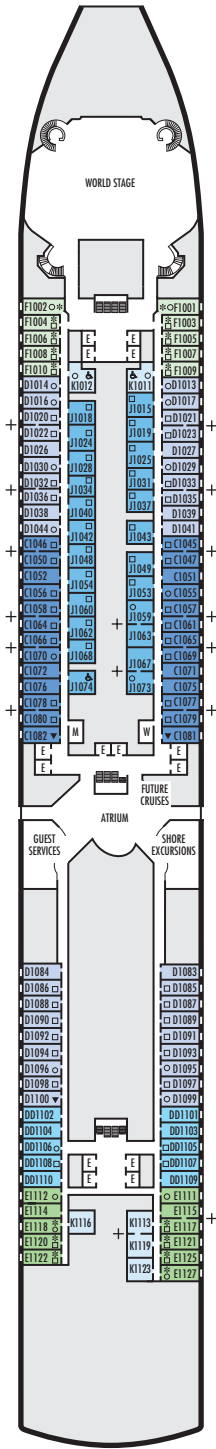

**MAIN DECK**  
Staterooms 1001–1127

**LOWER PROMENADE DECK**

**PROMENADE DECK**

**UPPER PROMENADE DECK**  
Staterooms 4001–4185

**VERANDAH DECK**  
Staterooms 5001–5191

**UPPER VERANDAH DECK**  
Staterooms 6001–6177

**STATEROOM SYMBOL LEGEND**

- Quad (2 lower beds, 1 sofa bed, 1 upper)
- Triple (2 lower beds, 1 sofa bed)
- △ Partial sea view
- X Fully obstructed view
- ⊕ Connecting rooms
- \* Shower only
- ♠ Single-sink vanity
- ◆ Staterooms have solid steel verandah railings instead of clear-view Plexiglas® railings

**ACCESSIBILITY STATEROOM SYMBOL LEGEND**

- ♿ **Fully Accessible:** Suites SC6175 & SC6164 have an accessible bathtub only. Suites SS6108, SY5002 & SY5001 have a bathtub and separate transfer shower. Staterooms J1074, K1012 & K1011 have a roll-in shower only.
- ▼ **Fully Accessible with Single Side Approach:** Suite SY8068 has a bathtub and separate transfer shower. Staterooms I-8037, VB6004, VB6003, D1100, C1082, C1081 have a roll-in shower only.
- ★ **Ambulatory Accessible:** Staterooms VA8032, VA8031, VA6049, VA5140, VA5137, VA5054, VA5051, VA4132, VA4131, H4090, H4089, VA4052 & VA4051 have a roll-in shower only.

For information regarding stateroom bedding configurations and accessibility features on our ships please visit the [Accessibility](#) section of our website.

**SHIP SPECIFICATIONS & FACILITIES**

- 1,972 Guests
- 811 Crew
- 82,318 Gross Tons
- 936 Feet Long
- 11 Guest Decks
- Wrap-around Promenade Deck
- 6 Restaurants & Cafes
- 7 Entertainment Venues
- 10 Lounges/Bars
- 2 Outdoor Swimming Pools (one with sliding glass roof)
- Spa & Salon
- Fitness Center
- Suite Lounge
- Duty-free Shops
- Library/Internet Cafe
- On-board Wi-Fi Access
- Casino
- Sport Courts