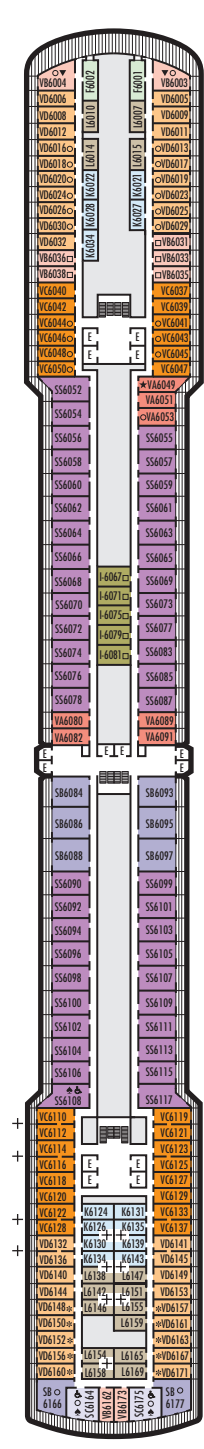

**MAIN DECK**  
Staterooms 1001–1127

**LOWER PROMENADE DECK**

**PROMENADE DECK**

**UPPER PROMENADE DECK**  
Staterooms 4001–4185

**VERANDAH DECK**  
Staterooms 5001–5191

**UPPER VERANDAH DECK**  
Staterooms 6001–6177

**STATEROOM SYMBOL LEGEND**

- Quad (2 lower beds, 1 sofa bed, 1 upper)
- Triple (2 lower beds, 1 sofa bed)
- △ Partial sea view
- X Fully obstructed view
- ⊕ Connecting rooms
- \* Shower only
- ♠ Single-sink vanity
- ◆ Staterooms have solid steel verandah railings instead of clear-view Plexiglas® railings

**ACCESSIBILITY STATEROOM SYMBOL LEGEND**

- ♿ **Fully Accessible:** Suites SC6175 & SC6164 have an accessible bathtub only. Suites SS6108, SY5002 & SY5001 have a bathtub and separate transfer shower. Staterooms J1074, K1012 & K1011 have a roll-in shower only.
- ▼ **Fully Accessible with Single Side Approach:** Suite SY8068 has a bathtub and separate transfer shower. Staterooms I-8037, VB6004, VB6003, D1100, C1082, C1081 have a roll-in shower only.
- ★ **Ambulatory Accessible:** Staterooms VA8032, VA8031, VA6049, VA5140, VA5137, VA5054, VA5051, VA4132, VA4131, H4090, H4089, VA4052 & VA4051 have a roll-in shower only.

For information regarding stateroom bedding configurations and accessibility features on our ships please visit the [Accessibility](#) section of our website.

**SHIP SPECIFICATIONS & FACILITIES**

- 1,972 Guests
- 811 Crew
- 82,318 Gross Tons
- 936 Feet Long
- 11 Guest Decks
- Wrap-around Promenade Deck
- 6 Restaurants & Cafes
- 7 Entertainment Venues
- 10 Lounges/Bars
- 2 Outdoor Swimming Pools (one with sliding glass roof)
- Spa & Salon
- Fitness Center
- Suite Lounge
- Duty-free Shops
- Library/Internet Cafe
- On-board Wi-Fi Access
- Casino
- Sport Courts