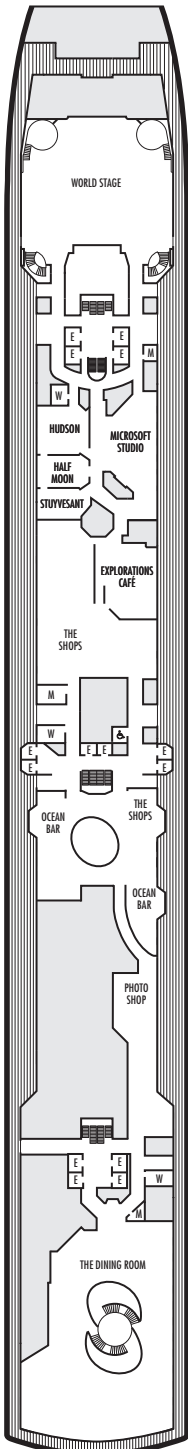

**MAIN DECK**  
Staterooms 1001–1127

**LOWER PROMENADE DECK**

**PROMENADE DECK**

**UPPER PROMENADE DECK**  
Staterooms 4001–4185

**VERANDAH DECK**  
Staterooms 5001–5191

**UPPER VERANDAH DECK**  
Staterooms 6001–6177

**STATEROOM SYMBOL LEGEND**

- Quad (2 lower beds, 1 sofa bed, 1 upper)
- Triple (2 lower beds, 1 sofa bed)
- △ Partial sea view
- X Fully obstructed view
- ⊕ Connecting rooms
- \* Shower only
- ♠ Single-sink vanity
- ◆ Staterooms have solid steel verandah railings instead of clear-view Plexiglas® railings

**ACCESSIBILITY STATEROOM SYMBOL LEGEND**

- ♿ **Fully Accessible:** Suites SC6175 & SC6164 have an accessible bathtub only. Suites SS6108, SY5002 & SY5001 have a bathtub and separate transfer shower. Staterooms J1074, K1012 & K1011 have a roll-in shower only.
- ▼ **Fully Accessible with Single Side Approach:** Suite SY8068 has a bathtub and separate transfer shower. Staterooms I-8037, VB6004, VB6003, D1100, C1082, C1081 have a roll-in shower only.
- ★ **Ambulatory Accessible:** Staterooms VA8032, VA8031, VA6049, VA5140, VA5137, VA5054, VA5051, VA4132, VA4131, H4090, H4089, VA4052 & VA4051 have a roll-in shower only.

For information regarding stateroom bedding configurations and accessibility features on our ships please visit the [Accessibility](#) section of our website.

**SHIP SPECIFICATIONS & FACILITIES**

- 1,972 Guests
- 811 Crew
- 82,318 Gross Tons
- 936 Feet Long
- 11 Guest Decks
- Wrap-around Promenade Deck
- 6 Restaurants & Cafes
- 7 Entertainment Venues
- 10 Lounges/Bars
- 2 Outdoor Swimming Pools (one with sliding glass roof)
- Spa & Salon
- Fitness Center
- Suite Lounge
- Duty-free Shops
- Library/Internet Cafe
- On-board Wi-Fi Access
- Casino
- Sport Courts