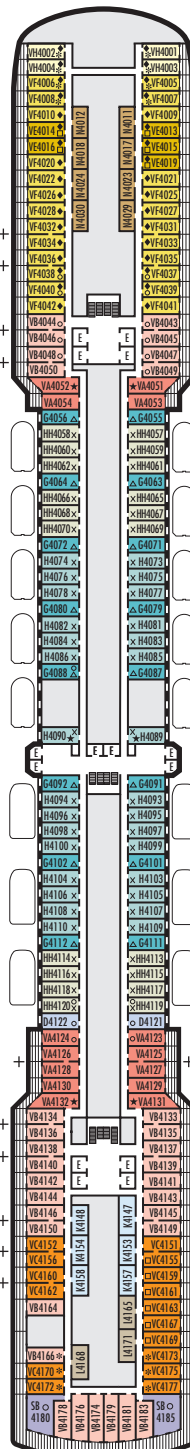

**MAIN DECK**  
Staterooms 1001–1127

**LOWER PROMENADE DECK**

**PROMENADE DECK**

**UPPER PROMENADE DECK**  
Staterooms 4001–4185

**VERANDAH DECK**  
Staterooms 5001–5191

**UPPER VERANDAH DECK**  
Staterooms 6001–6177

**STATEROOM SYMBOL LEGEND**

- Quad (2 lower beds, 1 sofa bed, 1 upper)
- Triple (2 lower beds, 1 sofa bed)
- △ Partial sea view
- X Fully obstructed view
- ⊕ Connecting rooms
- \* Shower only
- ♠ Single-sink vanity
- ◆ Staterooms have solid steel verandah railings instead of clear-view Plexiglas® railings

**ACCESSIBILITY STATEROOM SYMBOL LEGEND**

- ♿ **Fully Accessible:** Suites SC6175 & SC6164 have an accessible bathtub only. Suites SS6108, SY5002 & SY5001 have a bathtub and separate transfer shower. Staterooms J1074, K1012 & K1011 have a roll-in shower only.
- ▼ **Fully Accessible with Single Side Approach:** Suite SY8068 has a bathtub and separate transfer shower. Staterooms I-8037, VB6004, VB6003, D1100, C1082, C1081 have a roll-in shower only.
- ★ **Ambulatory Accessible:** Staterooms VA8032, VA8031, VA6049, VA5140, VA5137, VA5054, VA5051, VA4132, VA4131, H4090, H4089, VA4052 & VA4051 have a roll-in shower only.

For information regarding stateroom bedding configurations and accessibility features on our ships please visit the [Accessibility](#) section of our website.

**SHIP SPECIFICATIONS & FACILITIES**

- 1,972 Guests
- 811 Crew
- 82,318 Gross Tons
- 936 Feet Long
- 11 Guest Decks
- Wrap-around Promenade Deck
- 6 Restaurants & Cafes
- 7 Entertainment Venues
- 10 Lounges/Bars
- 2 Outdoor Swimming Pools (one with sliding glass roof)
- Spa & Salon
- Fitness Center
- Suite Lounge
- Duty-free Shops
- Library/Internet Cafe
- On-board Wi-Fi Access
- Casino
- Sport Courts