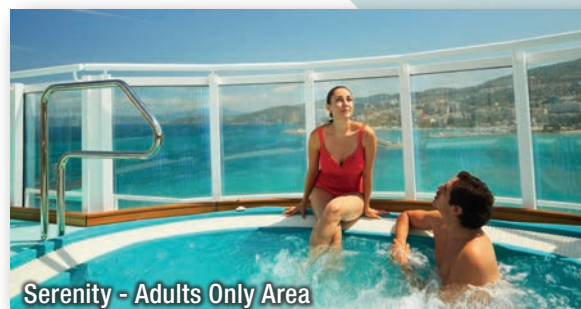

Carnival Panorama

MEXICAN RIVIERA FROM LONG BEACH

7-Nights onboard *Carnival Panorama*

ROUNDTRIP LONG BEACH (Los Angeles)

Departs every Saturday from 14 Dec 2019

- Interior Stateroom from NZ\$1,049pp, Cat 4A
- Deluxe Oceanview from NZ\$1,299pp, Cat 6L
- Balcony Stateroom from NZ\$1,669pp, Cat 8A
- Family Harbor Suite from NZ\$2,739pp, Cat FS

Three-port itinerary to the stunning Mexican Riviera:

- Day 1 Long Beach
- Day 3 Cabo San Lucas
- Day 4 Mazatlán
- Day 5 Puerto Vallarta
- Day 8 Long Beach

**BONUS
US\$50
ONBOARD
CREDIT[^]**

Serenity - Adults Only Area

Fares Include: Stateroom accommodation - A variety of configurations to suit your needs • Superb dining with meals included onboard (charge for specialty dining) • Exciting activities, entertainment and nightlife • Supervised Kids club • Port charges & Government taxes