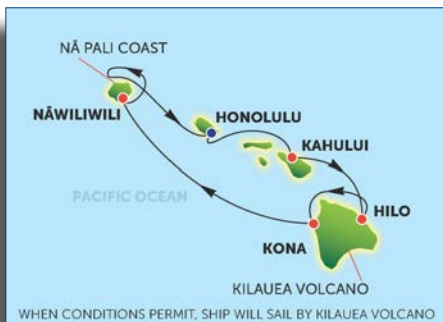

**NCL NORWEGIAN**  
CRUISE LINE®

## FLIGHTS + CRUISE + TRANSFERS

### 9- Day Package Includes:

- > Economy class airfares from Auckland to Honolulu and return.
- > 7-Night cruise onboard *Pride of America*. Roundtrip Honolulu visiting four Islands with overnights in Maui & Kaua'i.
- > 1-Night Pre-cruise accommodation at the Hyatt Centric Waikiki Beach.
- > Group transfers pre-cruise Hotel to Port and post-cruise Port to Airport.