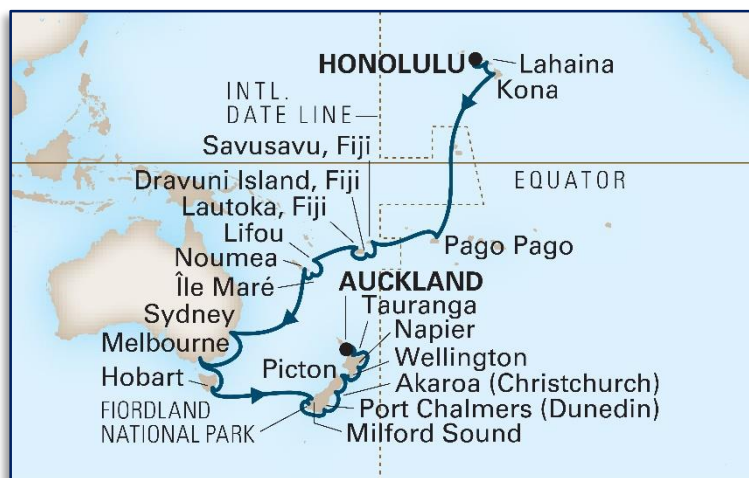

South Pacific, Australia & New Zealand Collector Fly - Cruise Package

Holland America Line®
SAVOR THE JOURNEY

HAWAIIAN
AIRLINES.

Package From

NZ\$7,079pp

in an Interior Stateroom

Package From

NZ\$7,679pp

in an Ocean View Stateroom

Package From

NZ\$9,349pp

in a Verandah Stateroom

INCLUSIONS:

- 33-Night South Pacific, Australia & New Zealand Collector Cruise aboard *Noordam* departing 20 October 2019.
- Flights: Hawaiian Airlines one-way economy class airfare from Auckland to Honolulu.
- All main meals, non-alcoholic drinks and entertainment aboard *Noordam*.
- Specialty dining options: Pinnacle Grill and Canaletto restaurants (at additional cost).
- Business Class Upgrades and pre-cruise accommodation available on request.