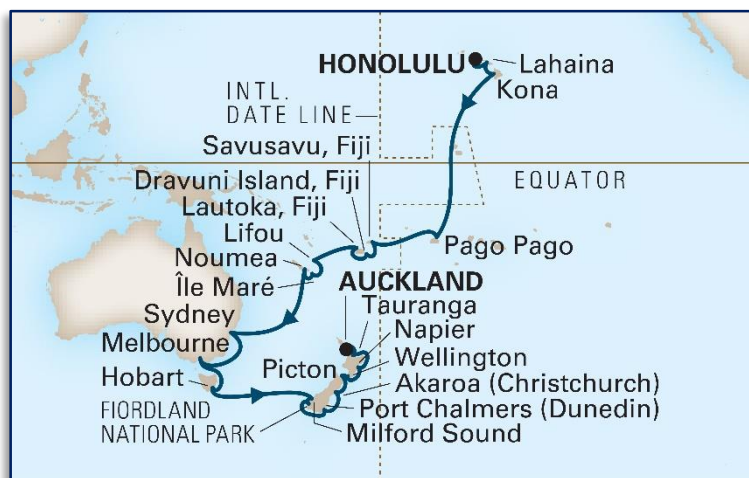

South Pacific, Australia & New Zealand Collector Fly - Cruise Package

Holland America Line®
SAVOR THE JOURNEY

HAWAIIAN
AIRLINES.

Package From

NZ\$6,829pp

in an Interior Stateroom

Package From

NZ\$7,349pp

in an Ocean View Stateroom

Package From

NZ\$9,269pp

in a Verandah Stateroom

INCLUSIONS:

- 33-Night South Pacific, Australia & New Zealand Collector Cruise aboard *Noordam* departing 20 October 2019.
- Flights: Hawaiian Airlines one-way economy class airfare from Auckland to Honolulu.
- All main meals, non-alcoholic drinks and entertainment aboard *Noordam*.
- Specialty dining options: Pinnacle Grill and Canaletto restaurants (at additional cost).
- Business Class Upgrades and pre-cruise accommodation available on request.