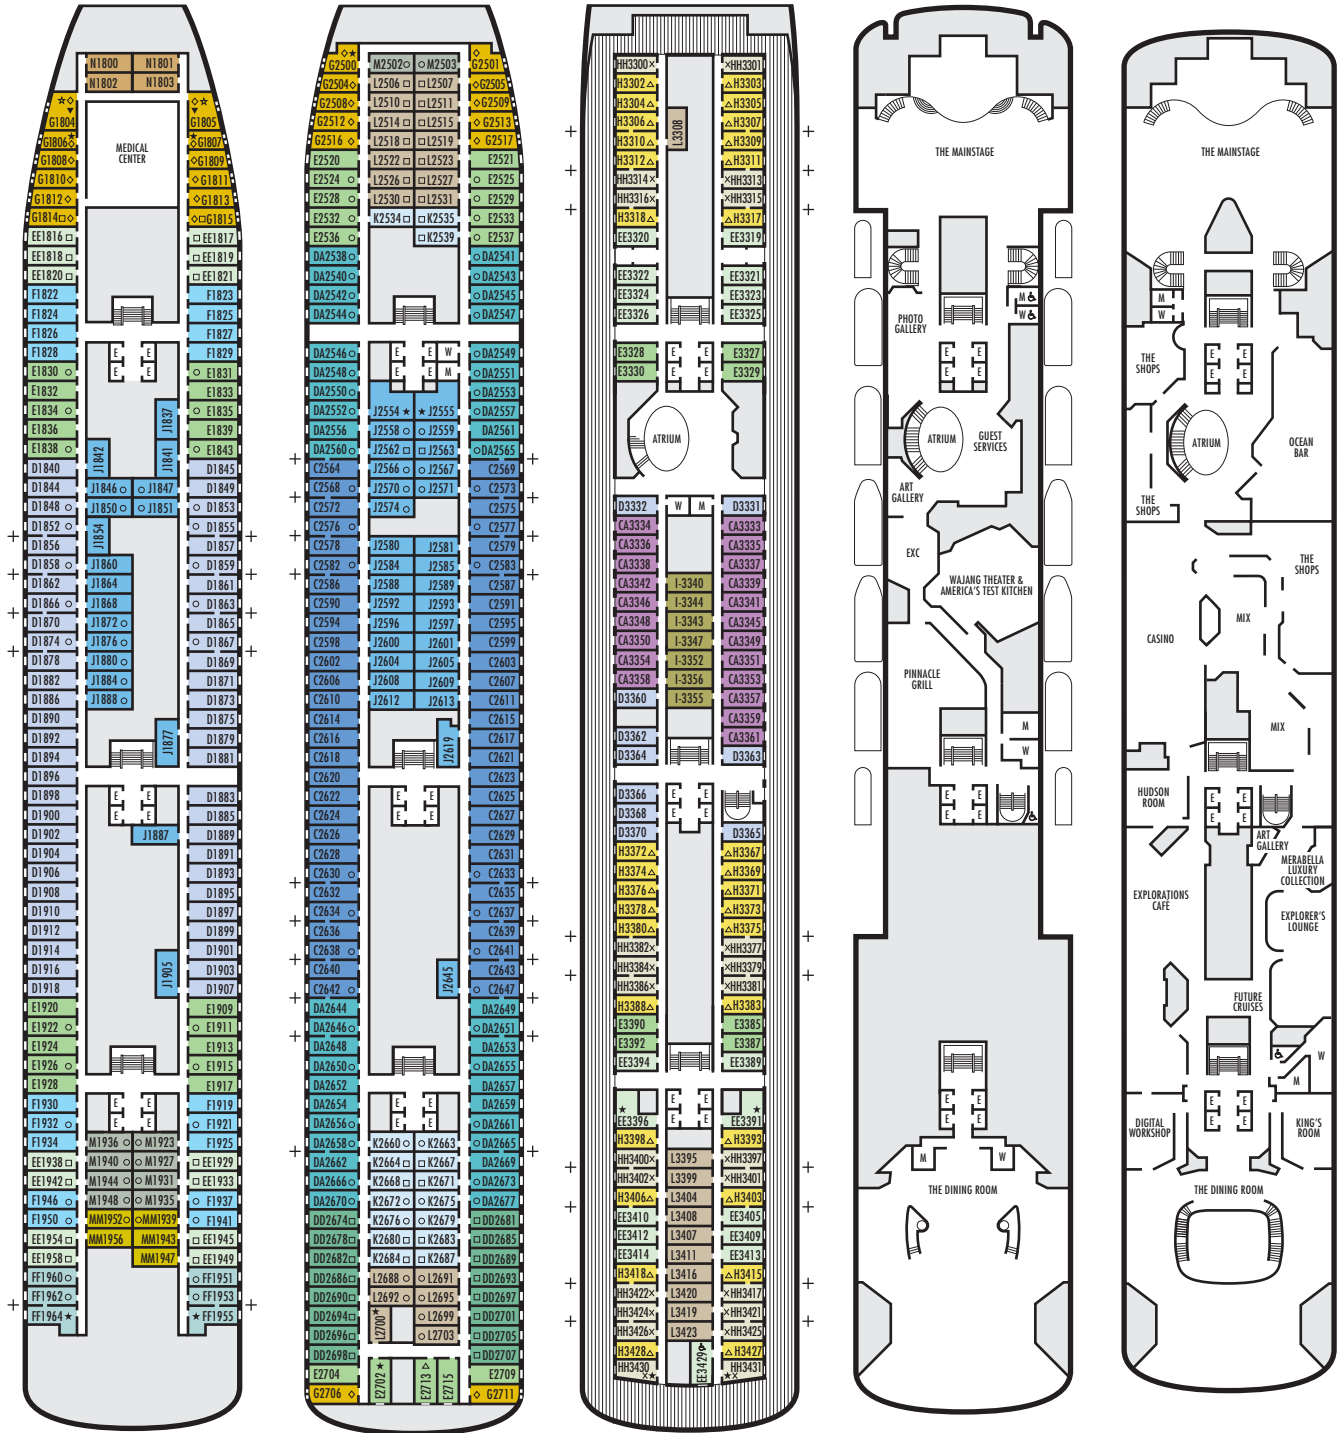

DOLPHIN DECK

Staterooms 1800–1964

MAIN DECK

Staterooms 2500–2715

LOWER PROMENADE DECK

Staterooms 3300–3431

PROMENADE DECK

UPPER PROMENADE DECK

STATEROOM SYMBOL LEGEND

- Quad (2 lower beds, 1 sofa bed, 1 upper)
- Triple (2 lower beds, 1 sofa bed)
- ★ 2 lower beds not convertible to a queen-size
- △ Partial sea view
- × Fully obstructed view
- Bath tub & shower
- ⊕ Connecting rooms
- ◇ These staterooms have portholes instead of windows

ACCESSIBILITY STATEROOM SYMBOL LEGEND

- ♿ Suites B7088, B7087, B6228 & B6225 and stateroom EE3429 are fully accessible, roll-in shower only
- ▼ Suite SA7034 is fully accessible with single side approach to the bed, bathtub & roll-in shower. Staterooms DA6104, G1805 & G1804 are fully accessible with single side approach to the bed, roll-in shower only.
- ★ Staterooms EE3396, EE3391, HH3431, HH3430, E2702, L2700, J2555, J2554, G2500, FF1964, FF1955, H1807 & G1806 are ambulatory accessible, roll-in shower only

SHIP SPECIFICATIONS & FACILITIES

- 1,432 Guests
- 604 Crew
- 61,214 Gross Tons
- 780 Feet Long
- 9 Guest Decks
- Wrap-around Promenade Deck
- 6 Restaurants & Cafes
- 6 Entertainment Venues
- 7 Lounges/Bars
- 2 Outdoor Swimming Pools (one with sliding glass roof)
- Spa & Salon
- Fitness Center
- Suite Lounge
- Duty-free Shops
- Library/Internet Cafe
- Onboard Wi-Fi Access
- Casino
- Sport Courts