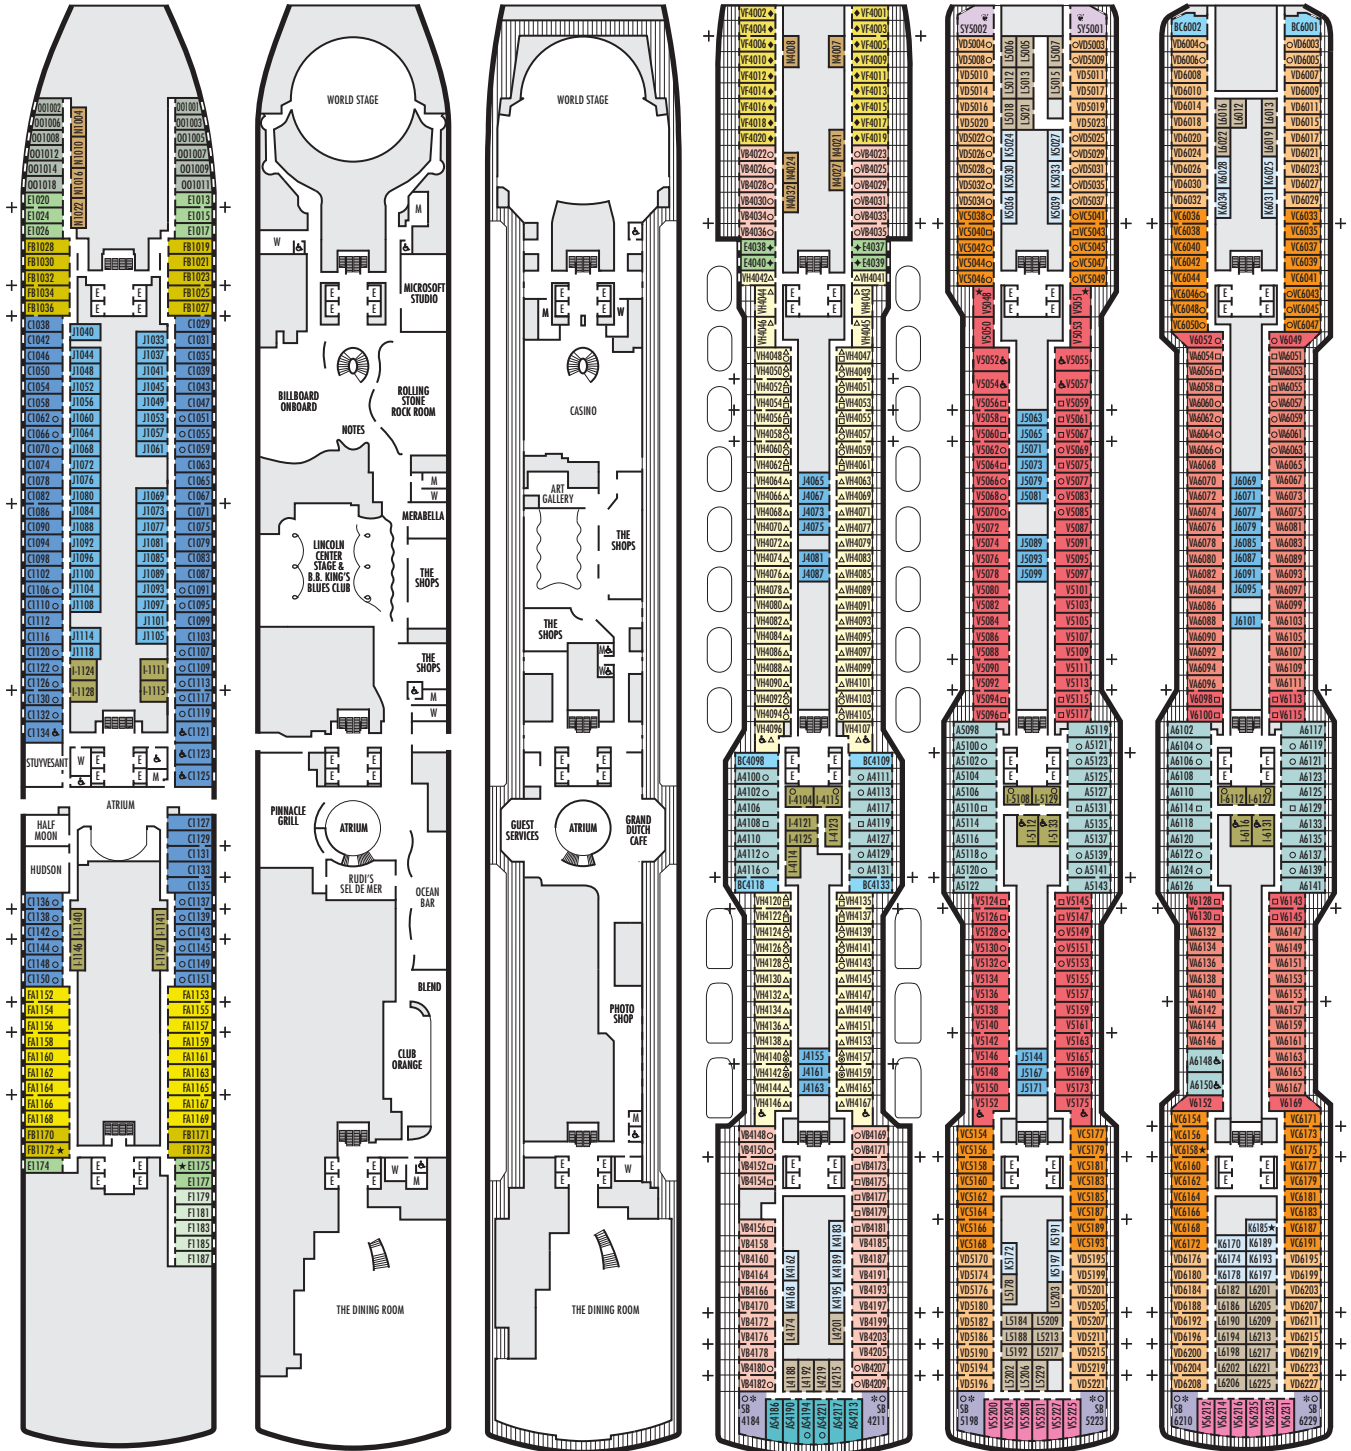

**MAIN DECK**  
Staterooms 1001–1187

**PLAZA DECK**

**PROMENADE DECK**

**BEETHOVEN DECK**  
Staterooms 4001–4221

**GERSHWIN DECK**  
Staterooms 5001–5231

**MOZART DECK**  
Staterooms 6001–6235

**STATEROOM SYMBOL LEGEND**

**ACCESSIBILITY STATEROOM SYMBOL LEGEND**

- ♿ Suites SA7094, A6150 & A6148, and staterooms VA8147, VA8145, VA8134, VA8132, I-7108, I-7099, I-6131, I-6116, V5175, V5152, I-5133, I-5112, V5057, V5055, V5054, V5052, VH4167, VH4146, VH4107, VH4096, C1134, C1125, C1123, C1121 are fully accessible, roll-in shower only
- ★ Suites B8101 & SA7085 and staterooms K11049, VB11038, VQ10033, VE8142, VD7049, K6185, VC6158, V5051, V5048, FB1172 & E1175 are ambulatory accessible, shower only with small step, step into bathroom, standard interior and exterior door size

**SHIP SPECIFICATIONS & FACILITIES**

- 2,666 Guests
- 1,036 Crew
- 99,500 Gross Tons
- 975 Feet Long
- 13 Guest Decks
- Wraparound Promenade Deck
- 12 Restaurants & Cafes
- 7 Entertainment Venues
- 8 Lounges/Bars
- 2 Outdoor Swimming Pools (one with sliding glass roof)
- Spa & Salon
- Fitness Center
- Suite Lounge
- Duty-free Shops
- Library/Internet Cafe
- Onboard Wi-Fi Access
- Casino
- Sport Courts

The deck plans are color-coded by category of stateroom, and the category letter precedes the stateroom number in each room. All staterooms are equipped with interactive LED television with On Demand movies, programming and multichannel music; mini-bar; mini-safe; data port; telephone.