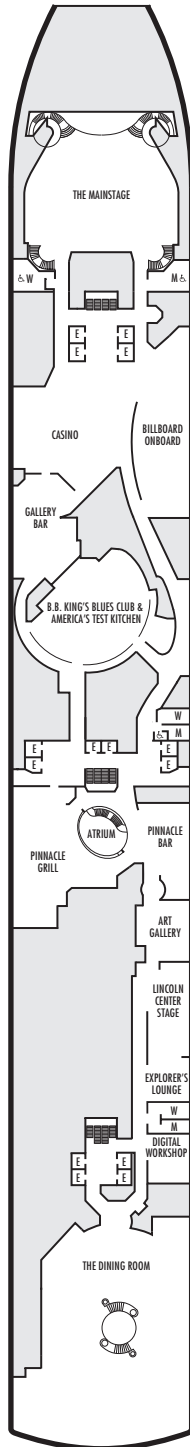

**MAIN DECK**  
Staterooms 1001–1130

**LOWER PROMENADE DECK**

**PROMENADE DECK**

**UPPER PROMENADE DECK**  
Staterooms 4001–4189

**VERANDAH DECK**  
Staterooms 5001–5193

**UPPER VERANDAH DECK**  
Staterooms 6001–6181

**STATEROOM SYMBOL LEGEND**

- Quad (2 lower beds, 1 sofa bed, 1 upper)
- Triple (2 lower beds, 1 sofa bed)
- △ Partial sea view
- X Fully obstructed view
- ⊕ Connecting rooms
- \* Shower only
- ◆ Single-sink vanity
- ◆ Staterooms have solid steel verandah railings instead of clear-view Plexiglas® railings

**ACCESSIBILITY STATEROOM SYMBOL LEGEND**

- ♿ Staterooms I-8033, VB6002, VB6001, J1074, K1012 & K1011 are fully accessible, roll-in shower only
- ▼ Suites SA7058 & SA7057 are fully accessible with single side approach to the bed, bathtub and roll-in shower. Suites SY5002 & SY5001 are fully accessible with single side approach to the bed, roll-in shower only.
- ★ Staterooms VA8119, VA8116, VA8026, VA8025, V6052, V6049, V5140, V5135, V5054, V5051, VA4134, VA4131, H4092, H4089, VA4052, VA4051, D1100, D1099, C1082 & C1081 are ambulatory accessible, roll-in shower only