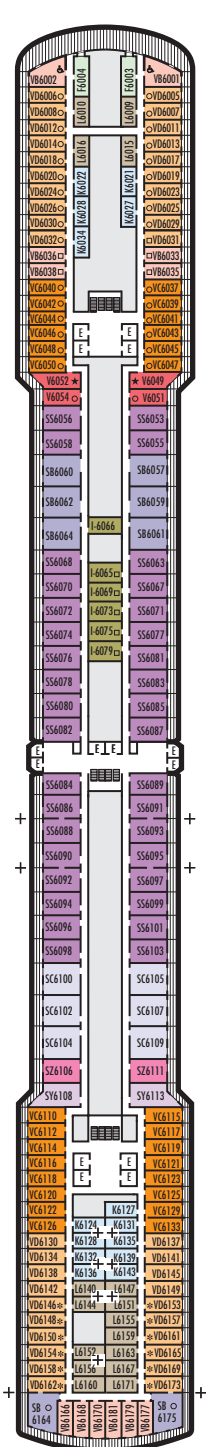

**MAIN DECK**  
Staterooms 1001–1130

**LOWER PROMENADE DECK**

**PROMENADE DECK**

**UPPER PROMENADE DECK**  
Staterooms 4001–4189

**VERANDAH DECK**  
Staterooms 5001–5193

**UPPER VERANDAH DECK**  
Staterooms 6001–6181

**STATEROOM SYMBOL LEGEND**

- Quad (2 lower beds, 1 sofa bed, 1 upper)
- Triple (2 lower beds, 1 sofa bed)
- △ Partial sea view
- X Fully obstructed view
- ⊕ Connecting rooms
- \* Shower only
- ◆ Single-sink vanity
- ◆ Staterooms have solid steel verandah railings instead of clear-view Plexiglas® railings

**ACCESSIBILITY STATEROOM SYMBOL LEGEND**

- ♿ Staterooms I-8033, VB6002, VB6001, J1074, K1012 & K1011 are fully accessible, roll-in shower only
- ▼ Suites SA7058 & SA7057 are fully accessible with single side approach to the bed, bathtub and roll-in shower. Suites SY5002 & SY5001 are fully accessible with single side approach to the bed, roll-in shower only.
- ★ Staterooms VA8119, VA8116, VA8026, VA8025, V6052, V6049, V5140, V5135, V5054, V5051, VA4134, VA4131, H4092, H4089, VA4052, VA4051, D1100, D1099, C1082 & C1081 are ambulatory accessible, roll-in shower only

**SHIP SPECIFICATIONS & FACILITIES**

- 2,106 Guests
- 874 Crew
- 86,700 Gross Tons
- 936 Feet Long
- 11 Guest Decks
- Wrap-around Promenade Deck
- 8 Restaurants & Cafes
- 8 Entertainment Venues
- 11 Lounges/Bars
- 2 Outdoor Swimming Pools (one with sliding glass roof)
- Spa & Salon
- Fitness Center
- Suite Lounge
- Duty-free Shops
- Library/Internet Cafe
- On-board Wi-Fi Access
- Casino
- Sport Courts