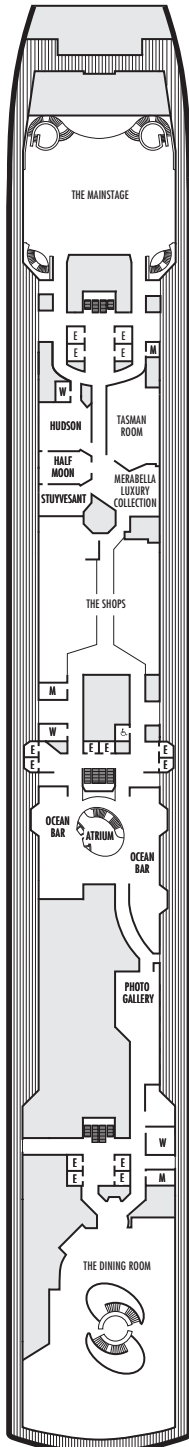

**MAIN DECK**  
Staterooms 1001–1130

**LOWER PROMENADE DECK**

**PROMENADE DECK**

**UPPER PROMENADE DECK**  
Staterooms 4001–4189

**VERANDAH DECK**  
Staterooms 5001–5193

**UPPER VERANDAH DECK**  
Staterooms 6001–6181

**STATEROOM SYMBOL LEGEND**

- Quad (2 lower beds, 1 sofa bed, 1 upper)
- Triple (2 lower beds, 1 sofa bed)
- △ Partial sea view
- X Fully obstructed view
- ⊕ Connecting rooms
- \* Shower only
- ◆ Single-sink vanity
- ◆ Staterooms have solid steel verandah railings instead of clear-view Plexiglas® railings

**ACCESSIBILITY STATEROOM SYMBOL LEGEND**

- ♿ Staterooms I-8033, VB6002, VB6001, J1074, K1012 & K1011 are fully accessible, roll-in shower only
- ▼ Suites SA7058 & SA7057 are fully accessible with single side approach to the bed, bathtub and roll-in shower. Suites SY5002 & SY5001 are fully accessible with single side approach to the bed, roll-in shower only.
- ★ Staterooms VA8119, VA8116, VA8026, VA8025, V6052, V6049, V5140, V5135, V5054, V5051, VA4134, VA4131, H4092, H4089, VA4052, VA4051, D1100, D1099, C1082 & C1081 are ambulatory accessible, roll-in shower only