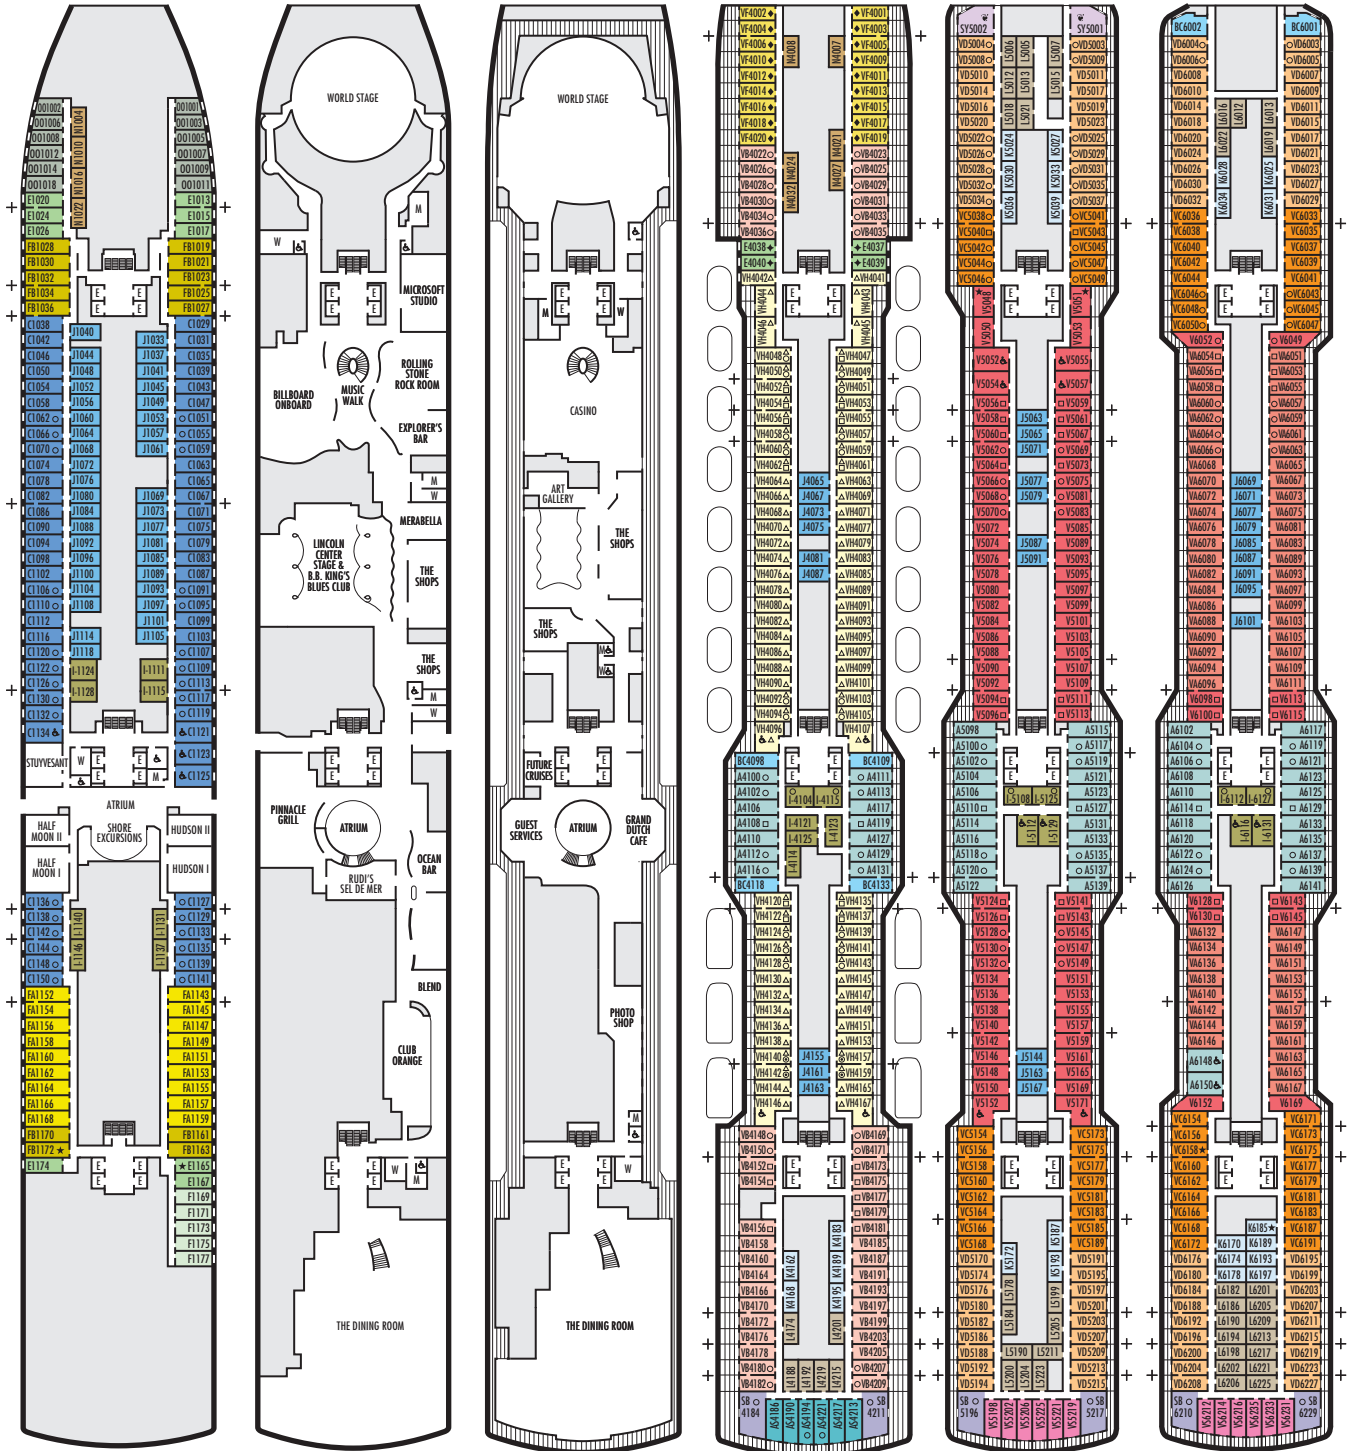

MAIN DECK
Staterooms 1001–1177

PLAZA DECK

PROMENADE DECK

BEETHOVEN DECK
Staterooms 4001–4221

GERSHWIN DECK
Staterooms 5001–5225

MOZART DECK
Staterooms 6001–6235

STATEROOM SYMBOL LEGEND

- Quad (2 lower beds, 1 sofa bed, 1 upper)
- ⊙ Triple (2 lower beds, 1 upper)
- Triple (2 lower beds, 1 sofa bed)
- ⊕ Double (2 lower beds convertible to 1 king-size bed, no Murphy bed, no sofa bed)
- △ Partially obstructed view
- ⊕ Connecting rooms
- ◆ Floor-to-ceiling windows
- ✱ Shower only
- ▮ Uncovered verandah
- ◆ Staterooms have solid steel verandah railings instead of clear-view Plexiglas® railings

ACCESSIBILITY STATEROOM SYMBOL LEGEND

- ♿ Suites SA7094, A6150 & A6148, and staterooms VA8147, VA8145, VA8134, VA8132, I-7108, I-7101, I-6131, I-6116, V5171, V5152, I-5129, I-5112, V5057, V5055, V5054, V5052, VH4167, VH4146, VH4107, VH4096, C1134, C1125, C1123, C1121 are fully accessible, roll-in shower only
- ★ Suites B8101 & SA7092 and staterooms K11049, VB11038, VQ10033, VE8142, VD7049, K6185, VC6158, V5051, V5048, FB1172 & E1165 are ambulatory accessible, shower only with small step, step into bathroom, standard interior and exterior door size

SHIP SPECIFICATIONS & FACILITIES

- 2,650 Guests
- 1,036 Crew
- 99,500 Gross Tons
- 975 Feet Long
- 13 Guest Decks
- Wrap-around Promenade Deck
- 12 Restaurants & Cafes
- 7 Entertainment Venues
- 8 Lounges/Bars
- 2 Outdoor Swimming Pools (one with sliding glass roof)
- Spa & Salon
- Fitness Center
- Suite Lounge
- Duty-free Shops
- Library/Internet Cafe
- On-board Wi-Fi Access
- Casino
- Sport Courts

OCEAN-VIEW STATEROOMS

FA FB
Family: 2 lower beds convertible to 1 queen-size bed, 1 sofa bed for 2 persons & 1 upper bed. 2 bathrooms — one with bathtub, shower, sink & toilet; one with shower & sink.

CQ C D E F
Large: 2 lower beds convertible to 1 queen-size bed, shower.