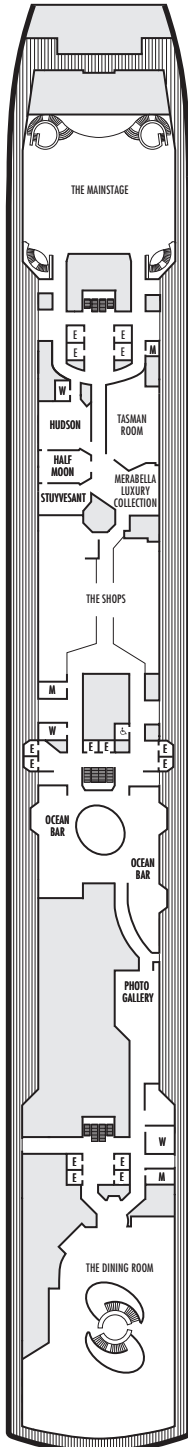

**MAIN DECK**  
Staterooms 1001–1137

**LOWER PROMENADE DECK**

**PROMENADE DECK**

**UPPER PROMENADE DECK**  
Staterooms 4001–4187

**VERANDAH DECK**  
Staterooms 5001–5193

**UPPER VERANDAH DECK**  
Staterooms 6001–6181

**STATEROOM SYMBOL LEGEND**

- Quad (2 lower beds, 1 sofa bed, 1 upper)
- Triple (2 lower beds, 1 sofa bed)
- △ Partial sea view
- ✕ Fully obstructed view
- ⊕ Connecting rooms
- ✱ Shower only
- ♣ Single-sink vanity, bathtub only
- ♠ Single-sink vanity
- ◆ Staterooms have solid steel verandah railings instead of clear-view Plexiglas® railings

**ACCESSIBILITY STATEROOM SYMBOL LEGEND**

- ♿ Staterooms I-8033, VB6002, VB6001, J1074, K1012 & K1011 are fully accessible, roll-in shower only
- ▼ Suites SA7058 & SA7057 are fully accessible with single side approach to the bed, bathtub and roll-in shower. Suites SY5002 & SY5001 are fully accessible with single side approach to the bed, roll-in shower only.
- ★ Staterooms VA8119, VA8116, VA8026, VA8025, V6052, V6049, V5140, V5135, V5054, V5051, VA4134, VA4131, H4092, H4089, VA4052, VA4051, D1100, D1099, C1082 & C1081 are ambulatory accessible, roll-in shower only