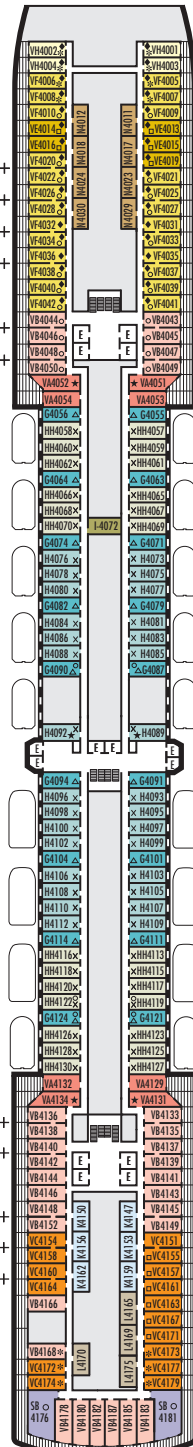

**MAIN DECK**  
Staterooms 1001–1137

**LOWER PROMENADE DECK**

**PROMENADE DECK**

**UPPER PROMENADE DECK**  
Staterooms 4001–4187

**VERANDAH DECK**  
Staterooms 5001–5193

**UPPER VERANDAH DECK**  
Staterooms 6001–6181

**STATEROOM SYMBOL LEGEND**

- Quad (2 lower beds, 1 sofa bed, 1 upper)
- Triple (2 lower beds, 1 sofa bed)
- △ Partial sea view
- ✕ Fully obstructed view
- ⊕ Connecting rooms
- ✱ Shower only
- ♣ Single-sink vanity, bathtub only
- ♠ Single-sink vanity
- ◆ Staterooms have solid steel verandah railings instead of clear-view Plexiglas® railings

**ACCESSIBILITY STATEROOM SYMBOL LEGEND**

- ♿ Staterooms I-8033, VB6002, VB6001, J1074, K1012 & K1011 are fully accessible, roll-in shower only
- ▼ Suites SA7058 & SA7057 are fully accessible with single side approach to the bed, bathtub and roll-in shower. Suites SY5002 & SY5001 are fully accessible with single side approach to the bed, roll-in shower only.
- ★ Staterooms VA8119, VA8116, VA8026, VA8025, V6052, V6049, V5140, V5135, V5054, V5051, VA4134, VA4131, H4092, H4089, VA4052, VA4051, D1100, D1099, C1082 & C1081 are ambulatory accessible, roll-in shower only

**SHIP SPECIFICATIONS & FACILITIES**

- 2,104 Guests
- 876 Crew
- 86,273 Gross Tons
- 936 Feet Long
- 11 Guest Decks
- Wraparound Promenade Deck
- 8 Restaurants & Cafes
- 5 Entertainment Venues
- 12 Lounges/Bars
- 2 Outdoor Swimming Pools (one with sliding glass roof)
- Spa & Salon
- Fitness Center
- Suite Lounge
- Duty-free Shops
- Library/Internet Cafe
- Onboard Wi-Fi Access
- Casino
- Sport Courts