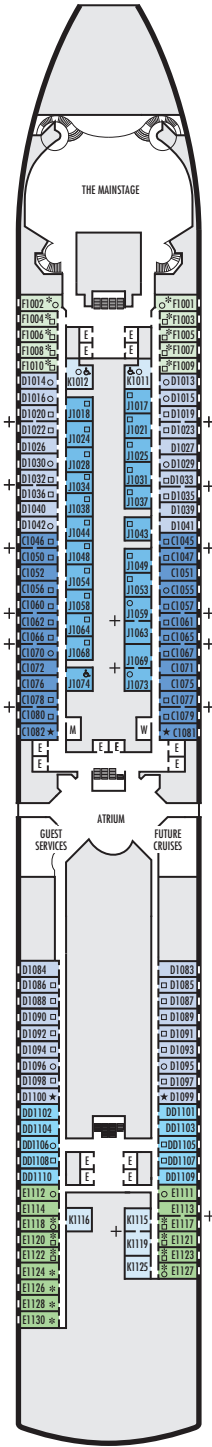

**MAIN DECK**  
Staterooms 1001–1137

**LOWER PROMENADE DECK**

**PROMENADE DECK**

**UPPER PROMENADE DECK**  
Staterooms 4001–4187

**VERANDAH DECK**  
Staterooms 5001–5193

**UPPER VERANDAH DECK**  
Staterooms 6001–6181

**STATEROOM SYMBOL LEGEND**

- Quad (2 lower beds, 1 sofa bed, 1 upper)
- Triple (2 lower beds, 1 sofa bed)
- △ Partial sea view
- ✕ Fully obstructed view
- ⊕ Connecting rooms
- ✱ Shower only
- ♣ Single-sink vanity, bathtub only
- ♠ Single-sink vanity
- ◆ Staterooms have solid steel verandah railings instead of clear-view Plexiglas® railings

**ACCESSIBILITY STATEROOM SYMBOL LEGEND**

- ♿ Staterooms I-8033, VB6002, VB6001, J1074, K1012 & K1011 are fully accessible, roll-in shower only
- ▼ Suites SA7058 & SA7057 are fully accessible with single side approach to the bed, bathtub and roll-in shower. Suites SY5002 & SY5001 are fully accessible with single side approach to the bed, roll-in shower only.
- ★ Staterooms VA8119, VA8116, VA8026, VA8025, V6052, V6049, V5140, V5135, V5054, V5051, VA4134, VA4131, H4092, H4089, VA4052, VA4051, D1100, D1099, C1082 & C1081 are ambulatory accessible, roll-in shower only

**SHIP SPECIFICATIONS & FACILITIES**

- 2,104 Guests
- 876 Crew
- 86,273 Gross Tons
- 936 Feet Long
- 11 Guest Decks
- Wraparound Promenade Deck
- 8 Restaurants & Cafes
- 5 Entertainment Venues
- 12 Lounges/Bars
- 2 Outdoor Swimming Pools (one with sliding glass roof)
- Spa & Salon
- Fitness Center
- Suite Lounge
- Duty-free Shops
- Library/Internet Cafe
- Onboard Wi-Fi Access
- Casino
- Sport Courts