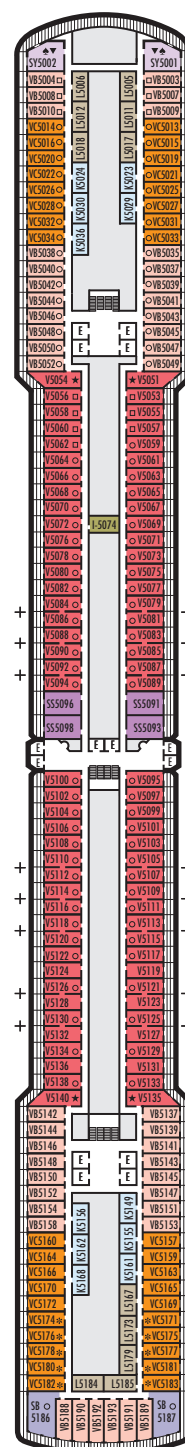

**MAIN DECK**  
Staterooms 1001–1137

**LOWER PROMENADE DECK**

**PROMENADE DECK**

**UPPER PROMENADE DECK**  
Staterooms 4001–4187

**VERANDAH DECK**  
Staterooms 5001–5193

**UPPER VERANDAH DECK**  
Staterooms 6001–6181

**STATEROOM SYMBOL LEGEND**

- Quad (2 lower beds, 1 sofa bed, 1 upper)
- Triple (2 lower beds, 1 sofa bed)
- △ Partial sea view
- ✕ Fully obstructed view
- ⊕ Connecting rooms
- ✱ Shower only
- ♣ Single-sink vanity, bathtub only
- ♠ Single-sink vanity
- ◆ Staterooms have solid steel verandah railings instead of clear-view Plexiglas® railings

**ACCESSIBILITY STATEROOM SYMBOL LEGEND**

- ♿ Staterooms I-8033, VB6002, VB6001, J1074, K1012 & K1011 are fully accessible, roll-in shower only
- ▼ Suites SA7058 & SA7057 are fully accessible with single side approach to the bed, bathtub and roll-in shower. Suites SY5002 & SY5001 are fully accessible with single side approach to the bed, roll-in shower only.
- ★ Staterooms VA8119, VA8116, VA8026, VA8025, V6052, V6049, V5140, V5135, V5054, V5051, VA4134, VA4131, H4092, H4089, VA4052, VA4051, D1100, D1099, C1082 & C1081 are ambulatory accessible, roll-in shower only

**SHIP SPECIFICATIONS & FACILITIES**

- 2,104 Guests
- 876 Crew
- 86,273 Gross Tons
- 936 Feet Long
- 11 Guest Decks
- Wraparound Promenade Deck
- 8 Restaurants & Cafes
- 5 Entertainment Venues
- 12 Lounges/Bars
- 2 Outdoor Swimming Pools (one with sliding glass roof)
- Spa & Salon
- Fitness Center
- Suite Lounge
- Duty-free Shops
- Library/Internet Cafe
- Onboard Wi-Fi Access
- Casino
- Sport Courts