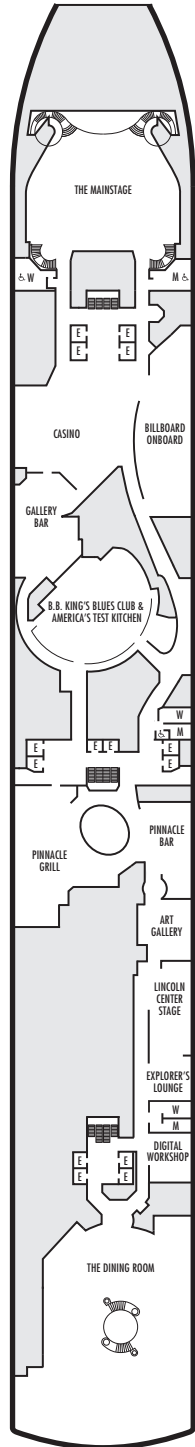

**MAIN DECK**  
Staterooms 1001–1137

**LOWER PROMENADE DECK**

**PROMENADE DECK**

**UPPER PROMENADE DECK**  
Staterooms 4001–4187

**VERANDAH DECK**  
Staterooms 5001–5193

**UPPER VERANDAH DECK**  
Staterooms 6001–6181

**STATEROOM SYMBOL LEGEND**

- Quad (2 lower beds, 1 sofa bed, 1 upper)
- Triple (2 lower beds, 1 sofa bed)
- △ Partial sea view
- ✕ Fully obstructed view
- ⊕ Connecting rooms
- ✱ Shower only
- ♣ Single-sink vanity, bathtub only
- ♠ Single-sink vanity
- ◆ Staterooms have solid steel verandah railings instead of clear-view Plexiglas® railings

**ACCESSIBILITY STATEROOM SYMBOL LEGEND**

- ♿ Staterooms I-8033, VB6002, VB6001, J1074, K1012 & K1011 are fully accessible, roll-in shower only
- ▼ Suites SA7058 & SA7057 are fully accessible with single side approach to the bed, bathtub and roll-in shower. Suites SY5002 & SY5001 are fully accessible with single side approach to the bed, roll-in shower only.
- ★ Staterooms VA8119, VA8116, VA8026, VA8025, V6052, V6049, V5140, V5135, V5054, V5051, VA4134, VA4131, H4092, H4089, VA4052, VA4051, D1100, D1099, C1082 & C1081 are ambulatory accessible, roll-in shower only