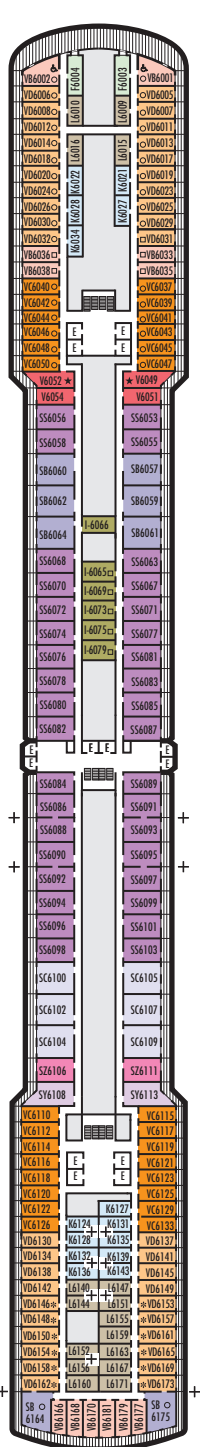

**MAIN DECK**  
Staterooms 1001–1137

**LOWER PROMENADE DECK**

**PROMENADE DECK**

**UPPER PROMENADE DECK**  
Staterooms 4001–4187

**VERANDAH DECK**  
Staterooms 5001–5193

**UPPER VERANDAH DECK**  
Staterooms 6001–6181

**STATEROOM SYMBOL LEGEND**

- Quad (2 lower beds, 1 sofa bed, 1 upper)
- Triple (2 lower beds, 1 sofa bed)
- △ Partial sea view
- ✕ Fully obstructed view
- ⊕ Connecting rooms
- ✱ Shower only
- ♣ Single-sink vanity, bathtub only
- ♠ Single-sink vanity
- ◆ Staterooms have solid steel verandah railings instead of clear-view Plexiglas® railings

**ACCESSIBILITY STATEROOM SYMBOL LEGEND**

- ♿ Staterooms I-8033, VB6002, VB6001, J1074, K1012 & K1011 are fully accessible, roll-in shower only
- ▼ Suites SA7058 & SA7057 are fully accessible with single side approach to the bed, bathtub and roll-in shower. Suites SY5002 & SY5001 are fully accessible with single side approach to the bed, roll-in shower only.
- ★ Staterooms VA8119, VA8116, VA8026, VA8025, V6052, V6049, V5140, V5135, V5054, V5051, VA4134, VA4131, H4092, H4089, VA4052, VA4051, D1100, D1099, C1082 & C1081 are ambulatory accessible, roll-in shower only

**SHIP SPECIFICATIONS & FACILITIES**

- 2,104 Guests
- 876 Crew
- 86,273 Gross Tons
- 936 Feet Long
- 11 Guest Decks
- Wraparound Promenade Deck
- 8 Restaurants & Cafes
- 5 Entertainment Venues
- 12 Lounges/Bars
- 2 Outdoor Swimming Pools (one with sliding glass roof)
- Spa & Salon
- Fitness Center
- Suite Lounge
- Duty-free Shops
- Library/Internet Cafe
- Onboard Wi-Fi Access
- Casino
- Sport Courts