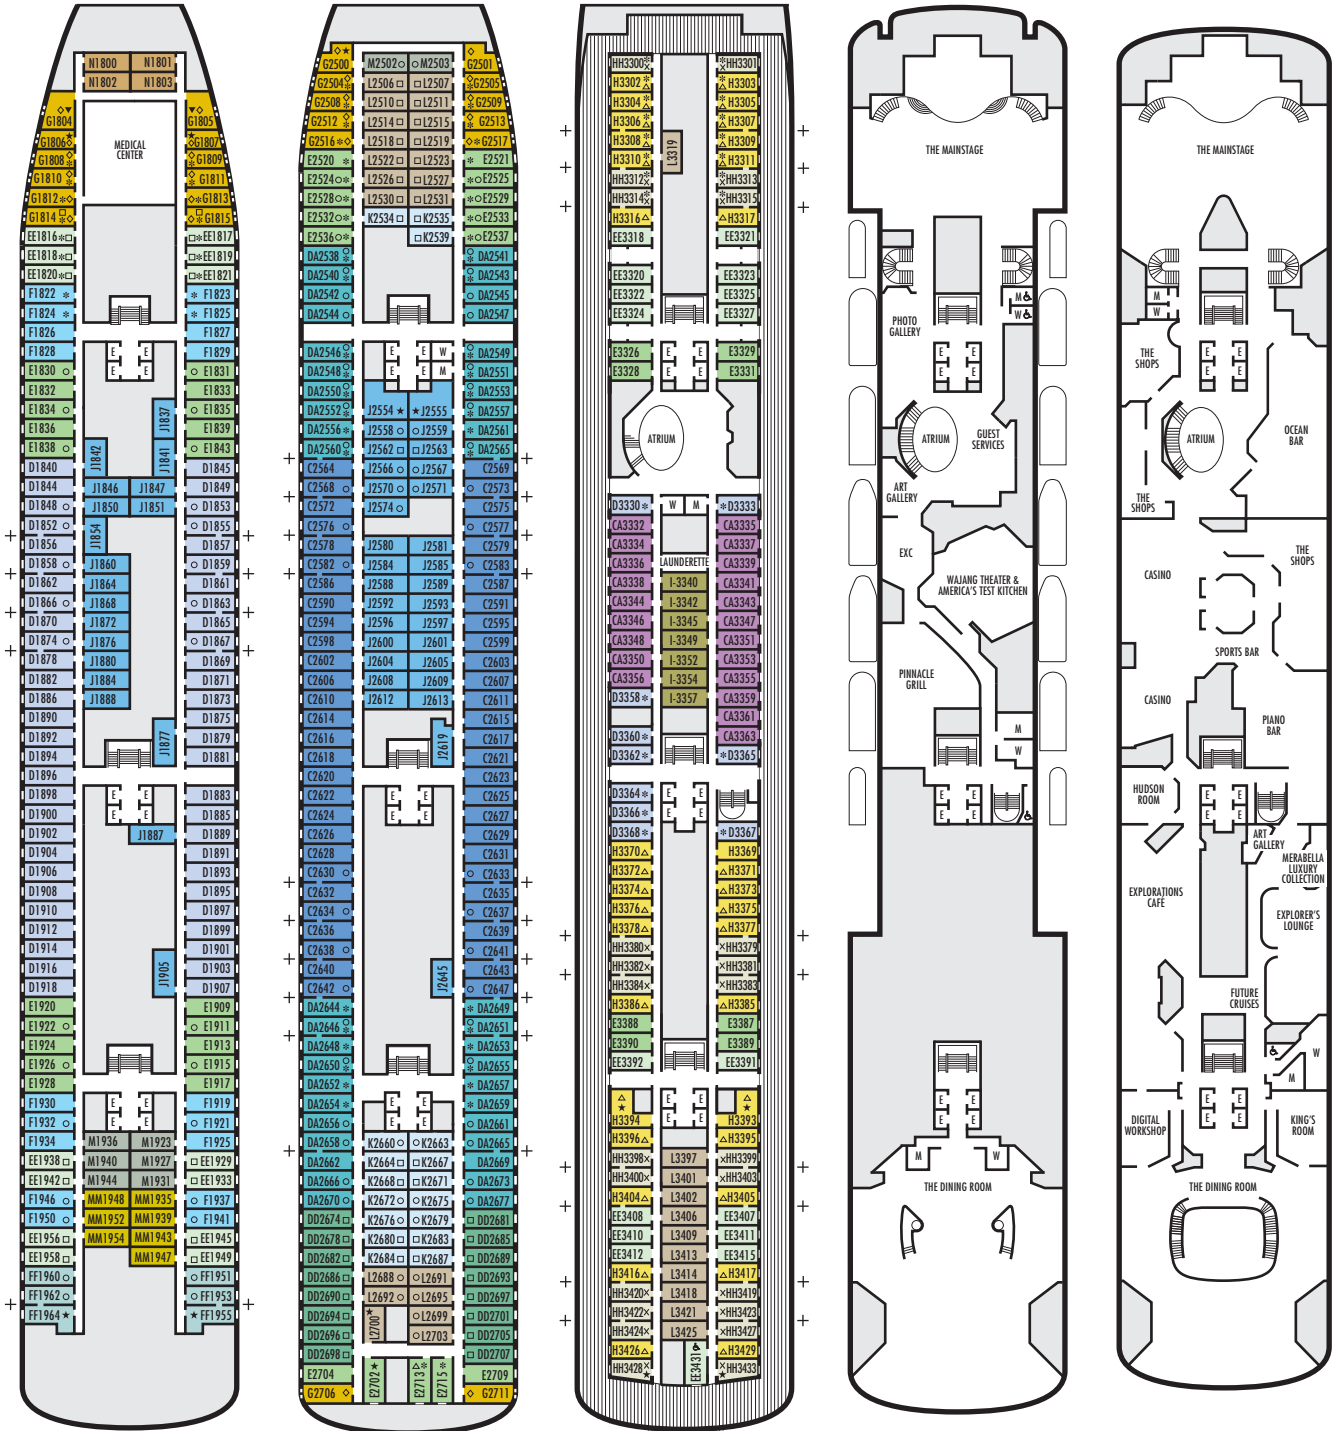

DOLPHIN DECK
Staterooms 1800–1964

MAIN DECK
Staterooms 2500–2715

LOWER PROMENADE DECK
Staterooms 3300–3433

PROMENADE DECK

UPPER PROMENADE DECK

STATEROOM SYMBOL LEGEND

- Quad (2 lower beds, 1 sofa bed, 1 upper)
- Triple (2 lower beds, 1 sofa bed)
- △ Partial sea view
- X Fully obstructed view
- * Shower only
- Bathtub & shower
- † Connecting rooms
- ◇ These staterooms have portholes instead of windows

ACCESSIBILITY STATEROOM SYMBOL LEGEND

- ♿ Suites B6228 & B6225 and stateroom EE3431 are fully accessible, roll-in shower only
- ▼ Suites SA7058 & SA7057 are fully accessible with single side approach to the bed with bathtub & roll-in shower. Staterooms DA6104, G1805 & G1804 are fully accessible with single side approach to the bed, roll-in shower only.
- ★ Staterooms HH3433, HH3428, H3394, H3393, E2702, L2700, J2555, J2554, G2500, FF1964, FF1955, G1807 & G1806 are ambulatory accessible, roll-in shower only

SHIP SPECIFICATIONS & FACILITIES

- 1,380 Guests
- 604 Crew
- 62,735 Gross Tons
- 780 Feet Long
- 9 Guest Decks
- Wrap-around Promenade Deck
- 6 Restaurants & Cafes
- 6 Entertainment Venues
- 6 Lounges/Bars
- 2 Outdoor Swimming Pools (one with sliding glass roof)
- Spa & Salon
- Fitness Center
- Suite Lounge
- Duty-free Shops
- Library/Internet Cafe
- Onboard Wi-Fi Access
- Casino
- Sport Courts