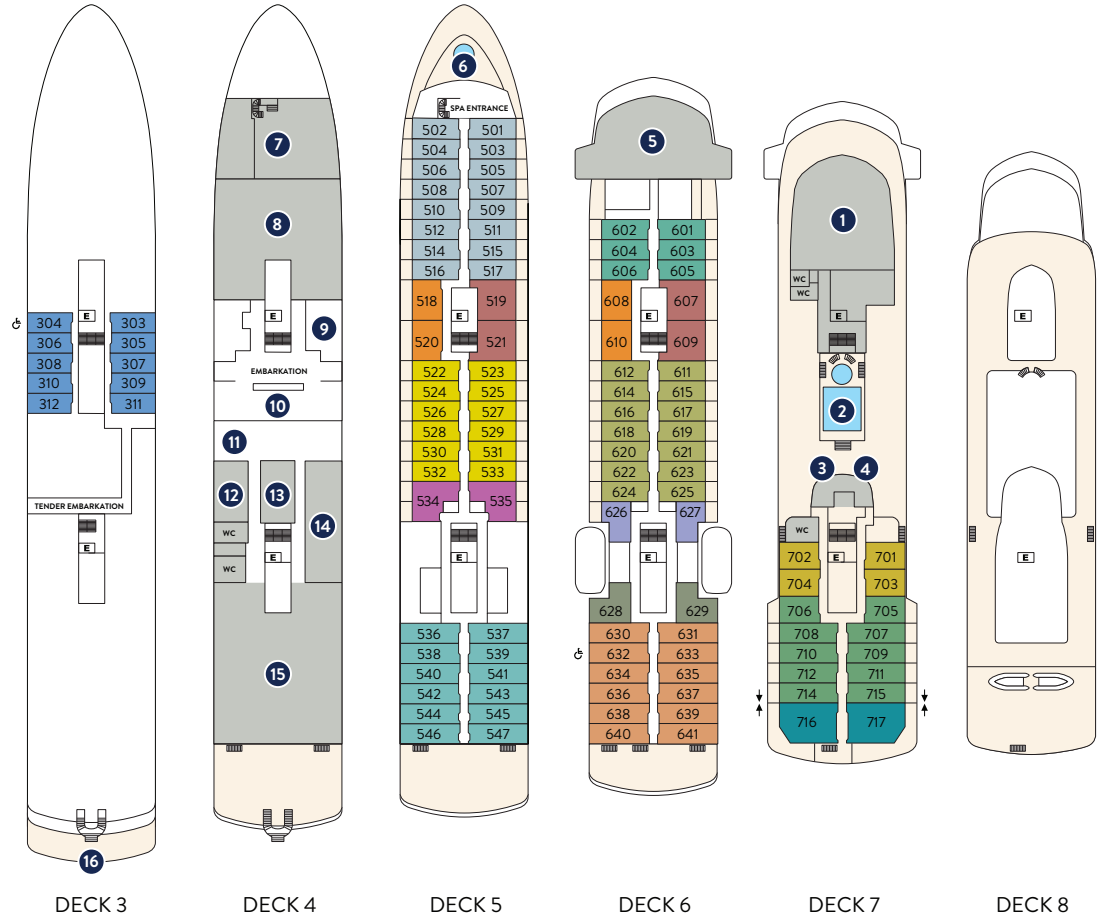

# STAR SEEKER & STAR EXPLORER – DECK PLAN

## DIAGRAM KEY

- Horizon Owner's Suite (OW)
- Star Suite (CS2)
- Classic Suite (CS)
- Deluxe Suite (DS)
- Vista Veranda Suite (VVB)
- Triple Premier Veranda Suite (VS3)
- Premier Veranda Suite (VS2)
- Premier Veranda Suite (VS1)
- Premier Veranda Suite (VSS)
- Veranda Suite (VS)
- Triple Infinity Suite (IN3)
- Vista Infinity Suite (IN2)
- Infinity Suite (IN1)
- Infinity Suite (IN)
- Oceanview Suite (OV)

- † Adjoining Suites
- E Elevator
- ♿ Accessible Suites

## ONBOARD SPACES:

- |                      |                                   |                         |
|----------------------|-----------------------------------|-------------------------|
| 1 Yacht Club         | 7 World Spa by Windstar           | 13 Star Boutique        |
| 2 Pool and Whirlpool | 8 Lounge                          | 14 Specialty Restaurant |
| 3 Star Grill         | 9 Medical Facility                | 15 Amphora Restaurant   |
| 4 Star Bar           | 10 Reception                      | 16 Watersports Platform |
| 5 Bridge             | 11 Destination Desk               | E Elevator              |
| 6 Whirlpool          | 12 Fitness Center & Motion Studio | WC Public Restroom      |