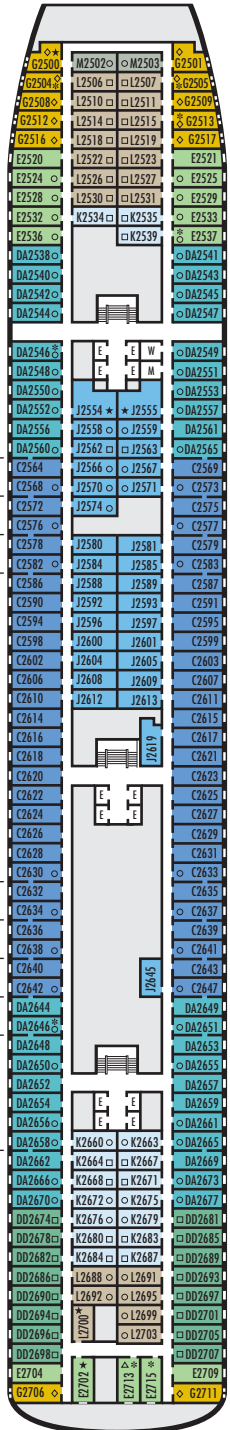

ZAANDAM

DECK PLANS & STATEROOMS

The deck plans are color-coded by category of stateroom, and the category letter precedes the stateroom number in each room. All staterooms are equipped with flat-panel television, DVD player, telephone and multichannel music.

Important Note: Not all staterooms within each category have the same furniture configuration and/or facilities. Appropriate symbols within the rooms on the deck plans describe differences from the stateroom descriptions below.

Large: 2 lower beds convertible to 1 queen-size bed, bathtub & shower.

Large: 2 lower beds convertible to 1 queen-size bed, bathtub & shower. All G-category staterooms have portholes. All H-category staterooms have partial sea views. All HH-category staterooms have fully obstructed views.

INTERIOR STATEROOMS

I M

Large: 2 lower beds convertible to 1 queen-size bed, shower.

DOLPHIN DECK

Staterooms 1800-1964

MAIN DECK

Staterooms 2500-2715

LOWER PROMENADE DECK