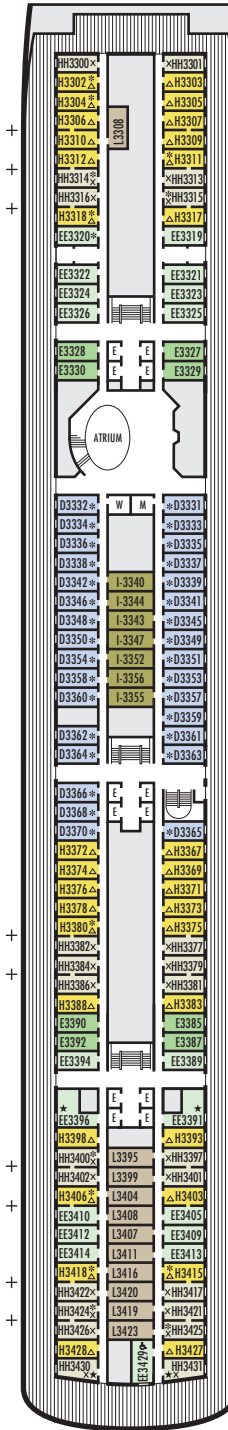

LOWER PROMENADE DECK

Staterooms 3300-3431