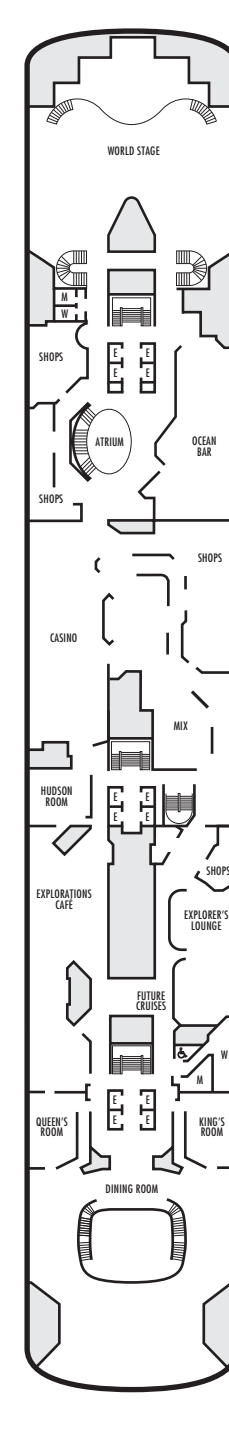

UPPER PROMENADE DECK