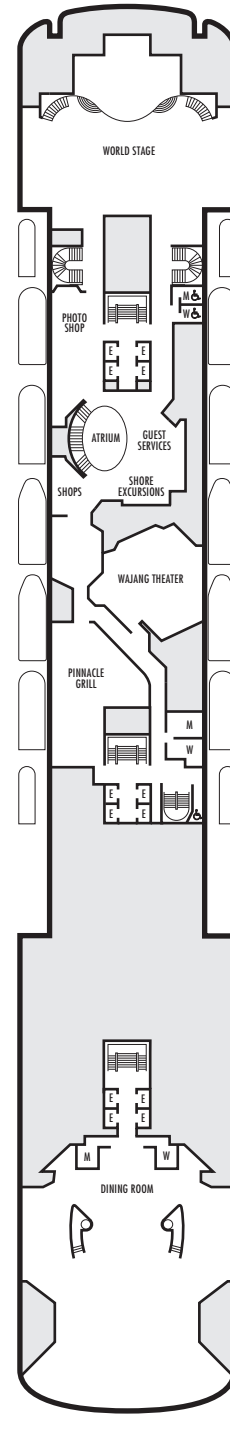

PROMENADE DECK