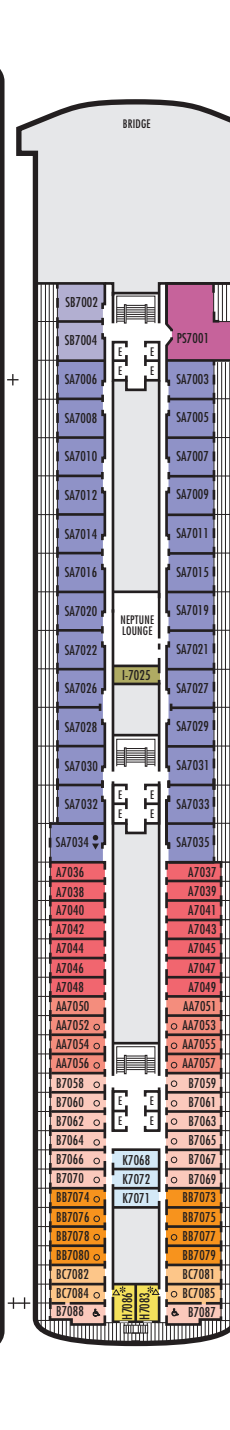

Important Note: Not all staterooms within each category have the same furniture configuration and/or facilities. Appropriate symbols within the rooms on the deck plans describe differences from the stateroom descriptions below.

Large: 2 lower beds convertible to 1 queen-size bed, bathtub & shower.

Large: 2 lower beds convertible to 1 queen-size bed, bathtub & shower. All G-category staterooms have portholes. All H-category staterooms have partial sea views. All HH-category staterooms have fully obstructed views.

INTERIOR STATEROOMS

I M

Large: 2 lower beds convertible to 1 queen-size bed, shower.

DOLPHIN DECK

Staterooms 1800-1964

MAIN DECK

Staterooms 2500-2715

LOWER PROMENADE DECK

Staterooms 3300-3431

PROMENADE DECK

UPPER PROMENADE DECK

VERANDAH DECK

Staterooms 6100-6228

NAVIGATION DECK

Staterooms 7001-7088

LIDO DECK