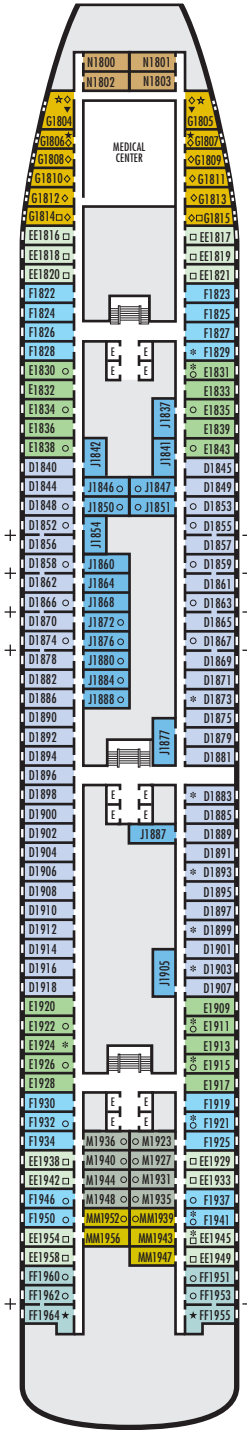

Important Note: Not all staterooms within each category have the same furniture configuration and/or facilities. Appropriate symbols within the rooms on the deck plans describe differences from the stateroom descriptions below.

Vista Suites: 2 lower beds convertible to 1 queen-size bed, whirlpool bath & shower, sitting area, private verandah, mini-bar, refrigerator, floor-to-ceiling windows.

OCEAN-VIEW STATEROOMS

C

Large: 2 lower beds convertible to 1 queen-size bed, shower.

Large: 2 lower beds convertible to 1 queen-size bed, bathtub & shower.

Large: 2 lower beds convertible to 1 queen-size bed, bathtub & shower. All G-category staterooms have portholes. All H-category staterooms have partial sea views. All HH-category staterooms have fully obstructed views.

INTERIOR STATEROOMS

I M

Large: 2 lower beds convertible to 1 queen-size bed, shower.

DOLPHIN DECK

Staterooms 1800-1964

MAIN DECK

Staterooms 2500-2715

LOWER PROMENADE DECK