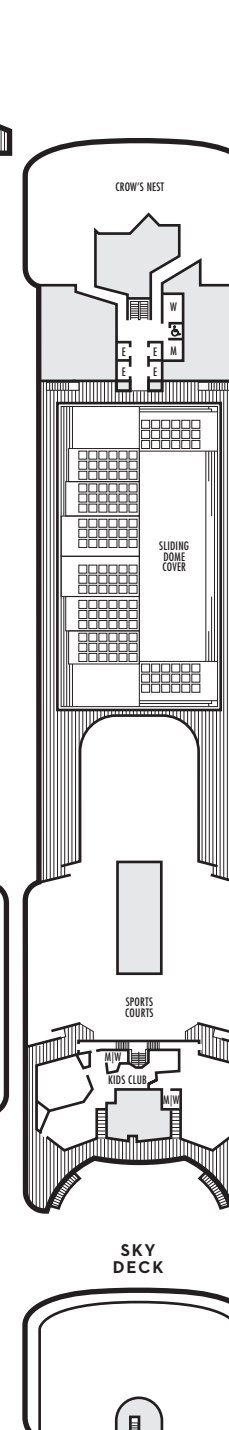

SPORTS DECK