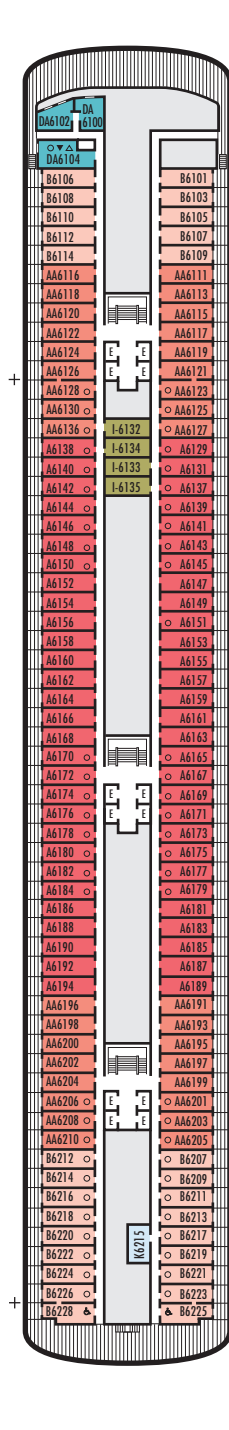

VERANDAH DECK

Staterooms 6100-6228