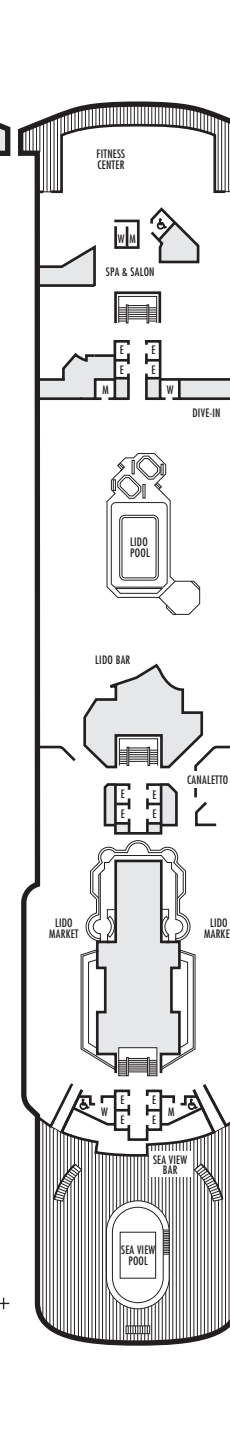

Important Note: Not all staterooms within each category have the same furniture configuration and/or facilities. Appropriate symbols within the rooms on the deck plans describe differences from the stateroom descriptions below.

Large: 2 lower beds convertible to 1 queen-size bed, bathtub & shower.

Large: 2 lower beds convertible to 1 queen-size bed, bathtub & shower. All G-category staterooms have portholes. All H-category staterooms have partial sea views. All HH-category staterooms have fully obstructed views.

INTERIOR STATEROOMS

I M

Large: 2 lower beds convertible to 1 queen-size bed, shower.

DOLPHIN DECK

Staterooms 1800-1964

MAIN DECK

Staterooms 2500-2715

LOWER PROMENADE DECK

Staterooms 3300-3431

PROMENADE DECK

UPPER PROMENADE DECK

VERANDAH DECK

Staterooms 6100-6228

NAVIGATION DECK

Staterooms 7001-7088

LIDO DECK