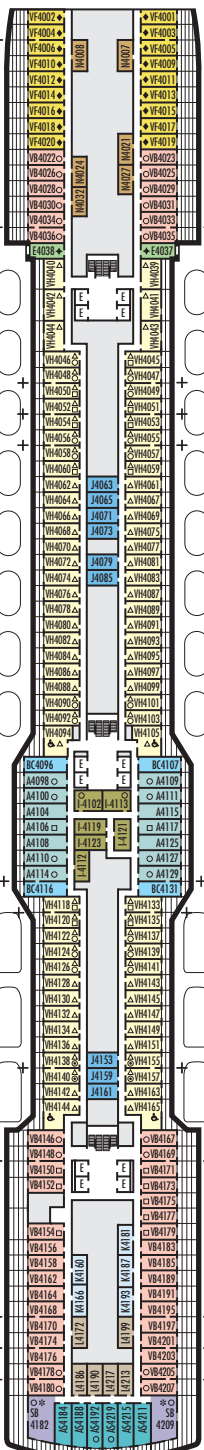

SS SY

Signature Suites: 2 lower beds convertible to 1 king-size bed, 1 Murphy bed for 1 person, bathroom with dual-sink vanity, shower, large sitting area, private verandah, floor-to-ceiling windows.

AS A B BC

Vista Suites: 2 lower beds convertible to 1 queen-size bed, shower, sitting area, private verandah, refrigerator, floor-to-ceiling windows.

VERANDAH STATEROOMS

VQ VS V VA VB

Verandah: 2 lower beds convertible to 1 queen-size bed, shower, sitting area, private verandah, floor-to-ceiling windows. All VH-category staterooms have partially obstructed views.

OCEAN-VIEW STATEROOMS

FA FB

Family: 2 lower beds convertible to 1 queen-size bed, 1 sofa bed for 2 persons & 1 upper bed. 2 bathrooms — one with bathtub, shower, sink & toilet; one with shower & sink.

CQ C D E F

Large: 2 lower beds convertible to 1 queen-size bed, shower.

OO

Single: 1 lower bed, shower.

INTERIOR STATEROOMS

IQ I J K L

Large or Standard: 2 lower beds convertible to 1 queen-size bed, shower.

▼ Spa Suites and Staterooms. Opt for the serenity of a Spa Suite or Stateroom, featuring modern spa amenities.

BEETHOVEN DECK
Staterooms 4001–4219