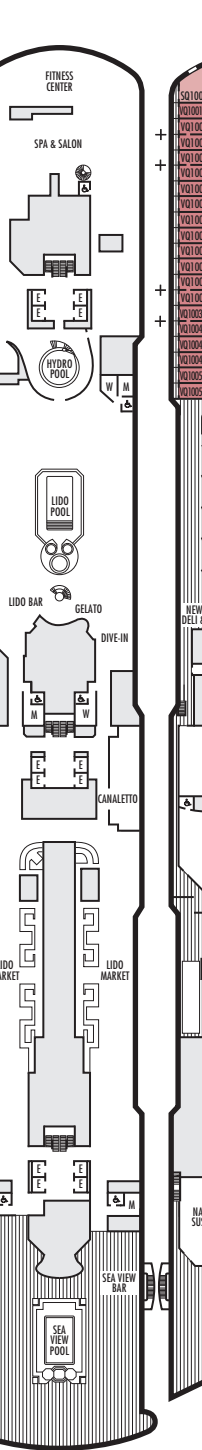

SS SY

Signature Suites: 2 lower beds convertible to 1 king-size bed, 1 Murphy bed for 1 person, bathroom with dual-sink vanity, shower, large sitting area, private verandah, floor-to-ceiling windows.

AS A B BC

Vista Suites: 2 lower beds convertible to 1 queen-size bed, shower, sitting area, private verandah, refrigerator, floor-to-ceiling windows.

VERANDAH STATEROOMS

VQ VS V VA VB

Verandah: 2 lower beds convertible to 1 queen-size bed, shower, sitting area, private verandah, floor-to-ceiling windows. All VH-category staterooms have partially obstructed views.

OCEAN-VIEW STATEROOMS

FA FB

Family: 2 lower beds convertible to 1 queen-size bed, 1 sofa bed for 2 persons & 1 upper bed. 2 bathrooms — one with bathtub, shower, sink & toilet; one with shower & sink.

CQ C D E F

Large: 2 lower beds convertible to 1 queen-size bed, shower.

OO

Single: 1 lower bed, shower.

INTERIOR STATEROOMS

IQ I J K L

Large or Standard: 2 lower beds convertible to 1 queen-size bed, shower.

▼ Spa Suites and Staterooms. Opt for the serenity of a Spa Suite or Stateroom, featuring modern spa amenities.

LIDO DECK

PANORAMA DECK
Staterooms 10001–10055