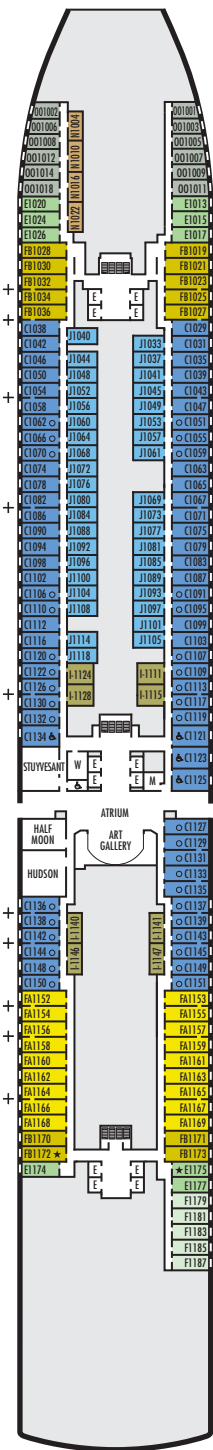

SS SY

Signature Suites: 2 lower beds convertible to 1 king-size bed, 1 Murphy bed for 1 person, bathroom with dual-sink vanity, shower, large sitting area, private verandah, floor-to-ceiling windows.

AS A B BC

Vista Suites: 2 lower beds convertible to 1 queen-size bed, shower, sitting area, private verandah, refrigerator, floor-to-ceiling windows.

VERANDAH STATEROOMS

VQ VS V VA VB

Verandah: 2 lower beds convertible to 1 queen-size bed, shower, sitting area, private verandah, floor-to-ceiling windows. All VH-category staterooms have partially obstructed views.

OCEAN-VIEW STATEROOMS

FA FB

Family: 2 lower beds convertible to 1 queen-size bed, 1 sofa bed for 2 persons & 1 upper bed. 2 bathrooms — one with bathtub, shower, sink & toilet; one with shower & sink.

CQ C D E F

Large: 2 lower beds convertible to 1 queen-size bed, shower.

OO

Single: 1 lower bed, shower.

INTERIOR STATEROOMS

IQ I J K L

Large or Standard: 2 lower beds convertible to 1 queen-size bed, shower.

▼ Spa Suites and Staterooms. Opt for the serenity of a Spa Suite or Stateroom, featuring modern spa amenities.

MAIN DECK
Staterooms 1001–1187