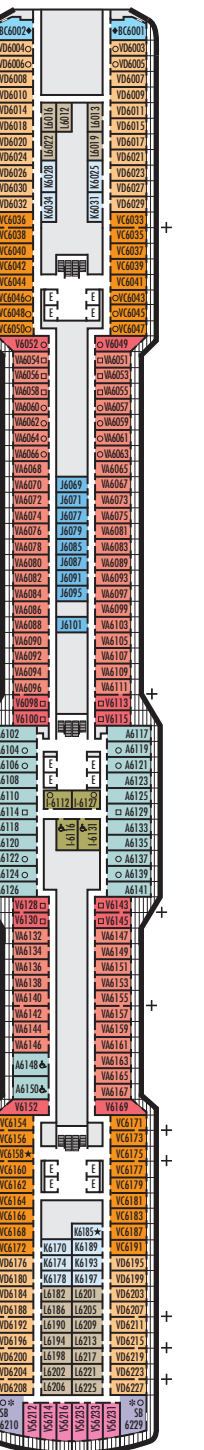

SS SY

Signature Suites: 2 lower beds convertible to 1 king-size bed, 1 Murphy bed for 1 person, bathroom with dual-sink vanity, shower, large sitting area, private verandah, floor-to-ceiling windows.

AS A B BC

Vista Suites: 2 lower beds convertible to 1 queen-size bed, shower, sitting area, private verandah, refrigerator, floor-to-ceiling windows.

VERANDAH STATEROOMS

VQ VS V VA VB

Verandah: 2 lower beds convertible to 1 queen-size bed, shower, sitting area, private verandah, floor-to-ceiling windows. All VH-category staterooms have partially obstructed views.

OCEAN-VIEW STATEROOMS

FA FB

Family: 2 lower beds convertible to 1 queen-size bed, 1 sofa bed for 2 persons & 1 upper bed. 2 bathrooms — one with bathtub, shower, sink & toilet; one with shower & sink.

CQ C D E F

Large: 2 lower beds convertible to 1 queen-size bed, shower.

OO

Single: 1 lower bed, shower.

INTERIOR STATEROOMS

IQ I J K L

Large or Standard: 2 lower beds convertible to 1 queen-size bed, shower.

▼ Spa Suites and Staterooms. Opt for the serenity of a Spa Suite or Stateroom, featuring modern spa amenities.

MOZART DECK
Staterooms 6001–6235