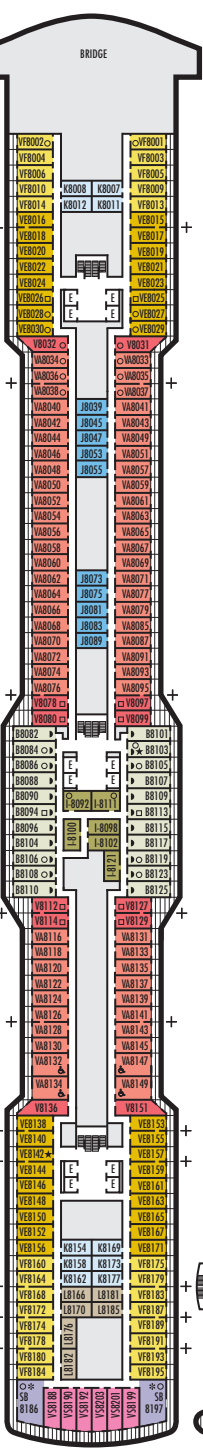

SS SY

Signature Suites: 2 lower beds convertible to 1 king-size bed, 1 Murphy bed for 1 person, bathroom with dual-sink vanity, shower, large sitting area, private verandah, floor-to-ceiling windows.

AS A B BC

Vista Suites: 2 lower beds convertible to 1 queen-size bed, shower, sitting area, private verandah, refrigerator, floor-to-ceiling windows.

VERANDAH STATEROOMS

VQ VS V VA VB

Verandah: 2 lower beds convertible to 1 queen-size bed, shower, sitting area, private verandah, floor-to-ceiling windows. All VH-category staterooms have partially obstructed views.

OCEAN-VIEW STATEROOMS

FA FB

Family: 2 lower beds convertible to 1 queen-size bed, 1 sofa bed for 2 persons & 1 upper bed. 2 bathrooms — one with bathtub, shower, sink & toilet; one with shower & sink.

CQ C D E F

Large: 2 lower beds convertible to 1 queen-size bed, shower.

OO

Single: 1 lower bed, shower.

INTERIOR STATEROOMS

IQ I J K L

Large or Standard: 2 lower beds convertible to 1 queen-size bed, shower.

▼ Spa Suites and Staterooms. Opt for the serenity of a Spa Suite or Stateroom, featuring modern spa amenities.

NAVIGATION DECK
Staterooms 8001–8203