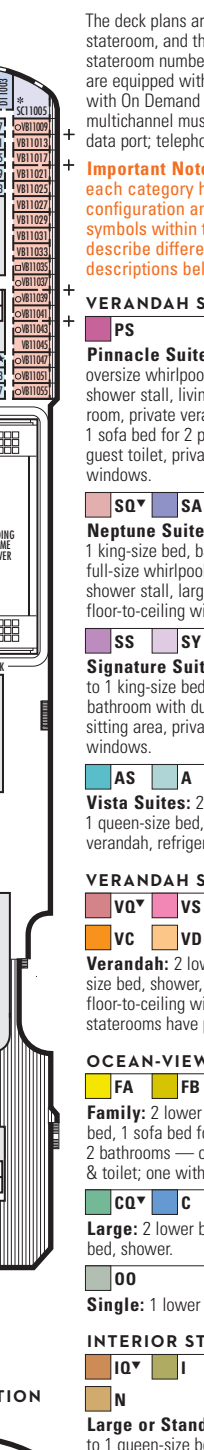

SS SY

Signature Suites: 2 lower beds convertible to 1 king-size bed, 1 Murphy bed for 1 person, bathroom with dual-sink vanity, shower, large sitting area, private verandah, floor-to-ceiling windows.

AS A B BC

Vista Suites: 2 lower beds convertible to 1 queen-size bed, shower, sitting area, private verandah, refrigerator, floor-to-ceiling windows.

VERANDAH STATEROOMS

VQ VS V VA VB

Verandah: 2 lower beds convertible to 1 queen-size bed, shower, sitting area, private verandah, floor-to-ceiling windows. All VH-category staterooms have partially obstructed views.

OCEAN-VIEW STATEROOMS

FA FB

Family: 2 lower beds convertible to 1 queen-size bed, 1 sofa bed for 2 persons & 1 upper bed. 2 bathrooms — one with bathtub, shower, sink & toilet; one with shower & sink.

CQ C D E F

Large: 2 lower beds convertible to 1 queen-size bed, shower.

OO

Single: 1 lower bed, shower.

INTERIOR STATEROOMS

IQ I J K L

Large or Standard: 2 lower beds convertible to 1 queen-size bed, shower.

▼ Spa Suites and Staterooms. Opt for the serenity of a Spa Suite or Stateroom, featuring modern spa amenities.

SUN DECK
Staterooms 11001–11060