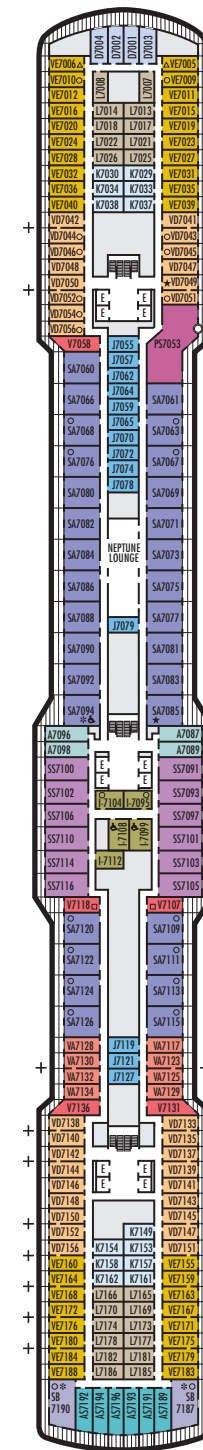

SS SY

Signature Suites: 2 lower beds convertible to 1 king-size bed, 1 Murphy bed for 1 person, bathroom with dual-sink vanity, shower, large sitting area, private verandah, floor-to-ceiling windows.

AS A B BC

Vista Suites: 2 lower beds convertible to 1 queen-size bed, shower, sitting area, private verandah, refrigerator, floor-to-ceiling windows.

VERANDAH STATEROOMS

VQ VS V VA VB

Verandah: 2 lower beds convertible to 1 queen-size bed, shower, sitting area, private verandah, floor-to-ceiling windows. All VH-category staterooms have partially obstructed views.

OCEAN-VIEW STATEROOMS

FA FB

Family: 2 lower beds convertible to 1 queen-size bed, 1 sofa bed for 2 persons & 1 upper bed. 2 bathrooms — one with bathtub, shower, sink & toilet; one with shower & sink.

CQ C D E F

Large: 2 lower beds convertible to 1 queen-size bed, shower.

OO

Single: 1 lower bed, shower.

INTERIOR STATEROOMS

IQ I J K L

Large or Standard: 2 lower beds convertible to 1 queen-size bed, shower.

▼ Spa Suites and Staterooms. Opt for the serenity of a Spa Suite or Stateroom, featuring modern spa amenities.

SCHUBERT DECK
Staterooms 7001–7196