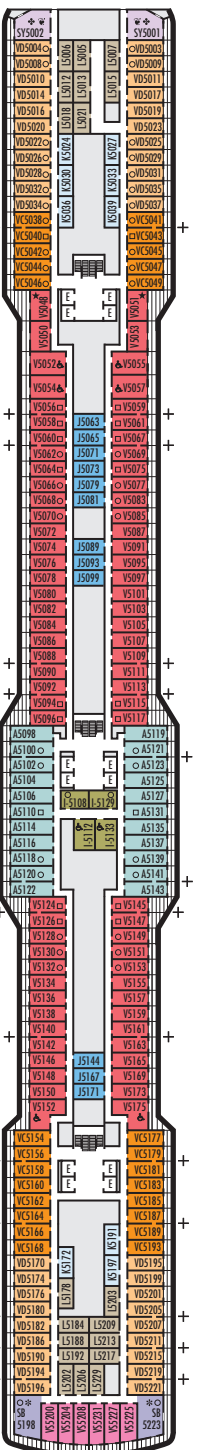

SS SY

Signature Suites: 2 lower beds convertible to 1 king-size bed, 1 Murphy bed for 1 person, bathroom with dual-sink vanity, shower, large sitting area, private verandah, floor-to-ceiling windows.

AS A B BC

Vista Suites: 2 lower beds convertible to 1 queen-size bed, shower, sitting area, private verandah, refrigerator, floor-to-ceiling windows.

VERANDAH STATEROOMS

VQ VS V VA VB

Verandah: 2 lower beds convertible to 1 queen-size bed, shower, sitting area, private verandah, floor-to-ceiling windows. All VH-category staterooms have partially obstructed views.

OCEAN-VIEW STATEROOMS

FA FB

Family: 2 lower beds convertible to 1 queen-size bed, 1 sofa bed for 2 persons & 1 upper bed. 2 bathrooms — one with bathtub, shower, sink & toilet; one with shower & sink.

CQ C D E F

Large: 2 lower beds convertible to 1 queen-size bed, shower.

OO

Single: 1 lower bed, shower.

INTERIOR STATEROOMS

IQ I J K L

Large or Standard: 2 lower beds convertible to 1 queen-size bed, shower.

▼ Spa Suites and Staterooms. Opt for the serenity of a Spa Suite or Stateroom, featuring modern spa amenities.

GERSHWIN DECK
Staterooms 5001–5231