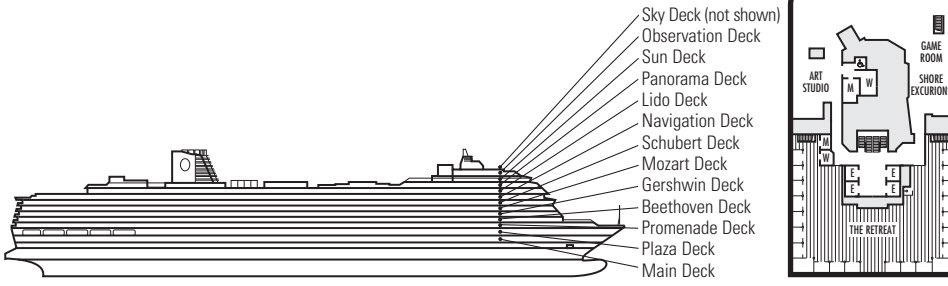

For information regarding stateroom bedding configurations and accessibility features on our ships please visit the [Accessibility](#) section of our website.