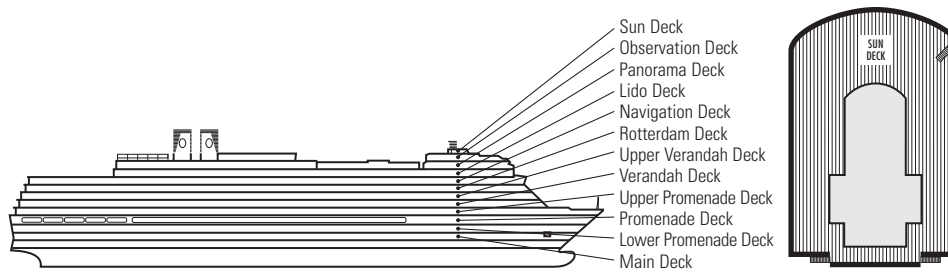

▼ Spa Suites and Staterooms. Opt for the serenity of a Spa Suite or Stateroom, featuring modern spa amenities.