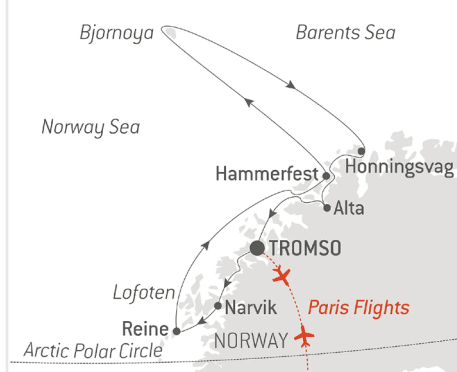

3 & 17 December 2024

Aboard *Le Soléal*

NORDIC DISCOVERIES & TRADITIONS

Tromso to Tromso | 10 nights

6 & 16 March 2025

Aboard *Le Champlain*

SECRETS OF THE IBERIAN PENINSULA

Lisbon to Barcelona | 8 nights