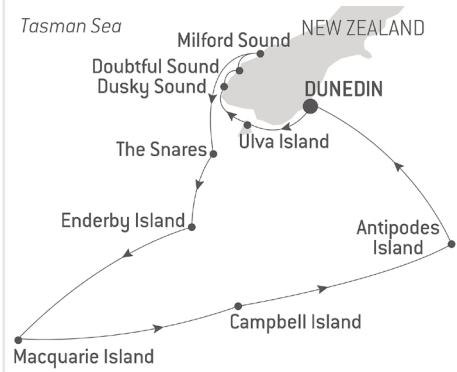

DISCOVER

Photo credits: ©Studio PONANT-Olivier Bland, Olivier Amigo, Nicolas Mathéus, iStockphoto.

NO SINGLE SUPPLEMENT ON OVER 160 DEPARTURES

EXPEDITION TO NEW ZEALAND'S SUBANTARCTIC ISLANDS

Dunedin to Dunedin | 14 nights

3 & 17 December 2024

Aboard *Le Soléal*

NORDIC DISCOVERIES & TRADITIONS

Tromso to Tromso | 10 nights

6 & 16 March 2025

Aboard *Le Champlain*

SECRETS OF THE IBERIAN PENINSULA

Lisbon to Barcelona | 8 nights

18 & 26 April 2025

Aboard *L'Austral*

AWARD-WINNING
ITINERARIES

SUSTAINABLE
SMALL SHIPS

WORLD RENOWNED
EXPERT GUIDES

WORLD-CLASS
DINING

ALL-INCLUSIVE
ONBOARD LUXURY*

INCLUDED
EXCURSIONS*