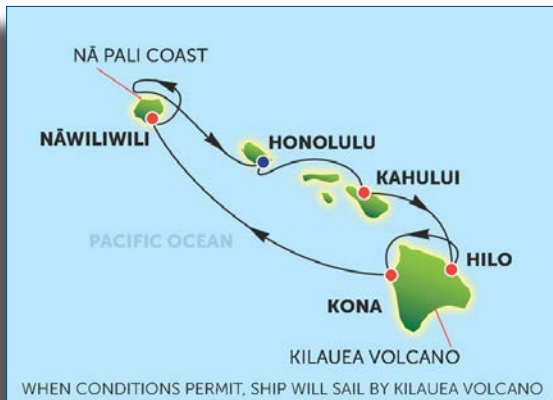

NORWEGIAN CRUISE LINE®

HAWAIIAN AIRLINES

FLIGHTS + CRUISE + TRANSFERS 8-Day Package

Package Includes:

- > Economy class airfares from Auckland to Honolulu and return.
- > 7-Night cruise onboard *Pride of America*. Honolulu return visiting four Islands with overnights in Maui & Kaua'i.
- > Pre- & Post- cruise group transfers Airport to Port and v.v.

*Business Class upgrades and accommodation available on request.
Cruise departs year-round, please enquire for other sailing dates.*

Say Aloha to HAWAII FREE AT SEA

Pick one of up to five free offers below for Studio, Inside, Oceanview, and Balcony staterooms. Can't decide which to choose? Book a Suite and receive all offers! *Ts & Cs Apply*

1. **1. Free Pre-Cruise Hotel** One free night before your cruise at the Waikiki Marriott Hotel with a view of Honolulu.
2. **2. Free Speciality Dining** Three free specialty dining meals for the first two stateroom guests.
3. **3. Free Pre-Paid Service Charges** Let us take care of the stateroom service charges for the first two stateroom guests - that's a value of $189USD.
4. **4. Shore Excursion Credits** Each stateroom receives a $50USD per port Shore Excursion credit.
5. **5. Friends & Family** On select sailings, 3rd & 4th guest sails for a reduced rate.

PACKAGE PRICES

Oceanview Stateroom

from $4,195pp

Category OK (Obstructed views)