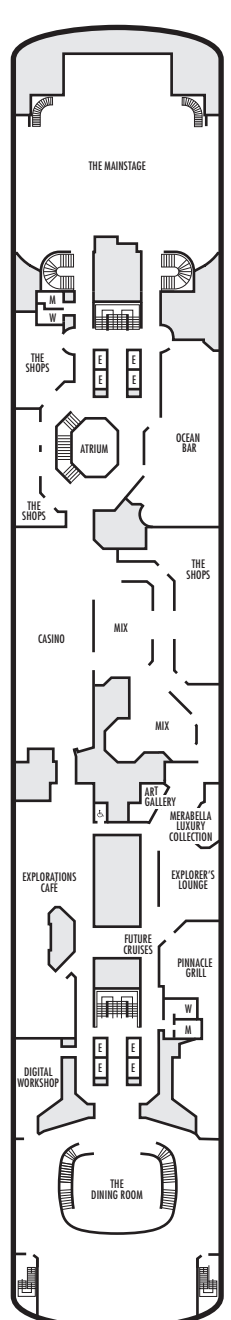

A DECK
Staterooms 700-848

MAIN DECK
Staterooms 500-698

LOWER PROMENADE DECK
Staterooms 300-431

PROMENADE DECK

UPPER PROMENADE DECK

STATEROOM SYMBOL LEGEND

- Quad (2 lower beds, 1 sofa bed, 1 upper)
- Triple (2 lower beds, 1 sofa bed)
- △ Partial sea view
- × Fully obstructed view
- ⊕ Connecting rooms
- ◇ These staterooms have portholes instead of windows

ACCESSIBILITY STATEROOM SYMBOL LEGEND

- ▼ Staterooms CA331 & CA333 are fully accessible with single side approach to the bed, roll-in shower only, wheelchair-accessible doorways
- ★ Suites SA030, B200 & B202 and staterooms K500, G501, G502, C567, FF829 & FF831 are ambulatory accessible, shower only with small step, step into bathroom, standard interior and exterior door size. Staterooms EE390, EE397, G704, G706, G709 & G711 are ambulatory accessible, roll-in shower only, wheelchair-accessible doorways.

SHIP SPECIFICATIONS & FACILITIES

- 1,350 Guests
- 574 Crew
- 57,092 Gross Tons
- 719 Feet Long
- 9 Guest Decks
- Wraparound Promenade Deck
- 7 Restaurants & Cafes
- 6 Entertainment Venues
- 7 Lounges/Bars
- 2 Outdoor Swimming Pools (one with sliding glass roof)
- Spa & Salon
- Fitness Center
- Suite Lounge
- Duty-free Shops
- Library/Internet Cafe
- Onboard Wi-Fi Access
- Casino
- Sport Courts

VERANDAH DECK
Staterooms 100–232

NAVIGATION DECK
Staterooms 001–095

LIDO DECK

SPORTS DECK

MS VEENDAM

DECK PLANS & STATEROOMS

The deck plans are color-coded by category of stateroom, and the category letter precedes the stateroom number in each room. All staterooms are equipped with flat-panel television, DVD player, telephone and multichannel music.