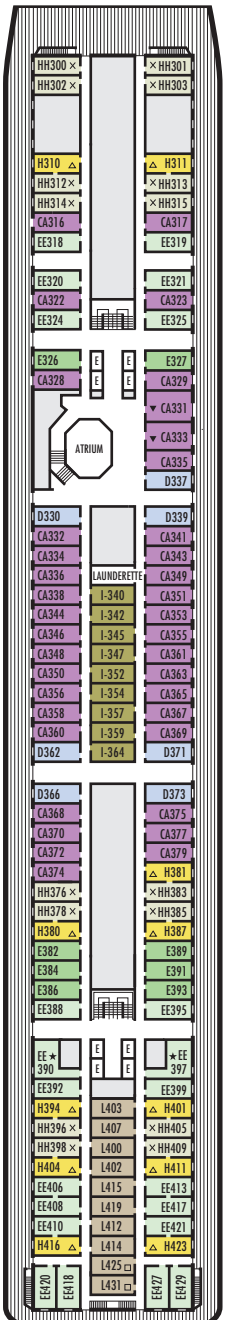

A DECK
Staterooms 700-848

MAIN DECK
Staterooms 500-698

LOWER PROMENADE DECK
Staterooms 300-431

PROMENADE DECK

UPPER PROMENADE DECK

STATEROOM SYMBOL LEGEND

- Quad (2 lower beds, 1 sofa bed, 1 upper)
- Triple (2 lower beds, 1 sofa bed)
- △ Partial sea view
- × Fully obstructed view
- ⊕ Connecting rooms
- ◇ These staterooms have portholes instead of windows

ACCESSIBILITY STATEROOM SYMBOL LEGEND

- ▼ Staterooms CA331 & CA333 are fully accessible with single side approach to the bed, roll-in shower only, wheelchair-accessible doorways
- ★ Suites SA030, B200 & B202 and staterooms K500, G501, G502, C567, FF829 & FF831 are ambulatory accessible, shower only with small step, step into bathroom, standard interior and exterior door size. Staterooms EE390, EE397, G704, G706, G709 & G711 are ambulatory accessible, roll-in shower only, wheelchair-accessible doorways.

SHIP SPECIFICATIONS & FACILITIES

- 1,350 Guests
- 574 Crew
- 57,092 Gross Tons
- 719 Feet Long
- 9 Guest Decks
- Wraparound Promenade Deck
- 7 Restaurants & Cafes
- 6 Entertainment Venues
- 7 Lounges/Bars
- 2 Outdoor Swimming Pools (one with sliding glass roof)
- Spa & Salon
- Fitness Center
- Suite Lounge
- Duty-free Shops
- Library/Internet Cafe
- Onboard Wi-Fi Access
- Casino
- Sport Courts

VERANDAH DECK
Staterooms 100–232

NAVIGATION DECK
Staterooms 001–095

LIDO DECK

SPORTS DECK

MS VEENDAM

DECK PLANS & STATEROOMS

The deck plans are color-coded by category of stateroom, and the category letter precedes the stateroom number in each room. All staterooms are equipped with flat-panel television, DVD player, telephone and multichannel music.