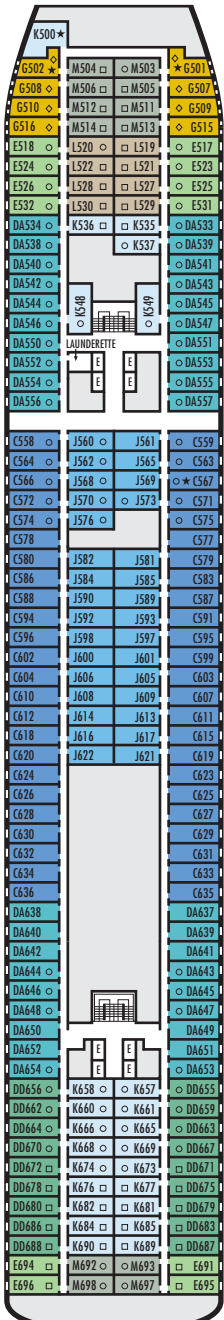

A DECK
Staterooms 700-848

MAIN DECK
Staterooms 500-698

LOWER PROMENADE DECK
Staterooms 300-431

PROMENADE DECK

UPPER PROMENADE DECK

STATEROOM SYMBOL LEGEND

- Quad (2 lower beds, 1 sofa bed, 1 upper)
- Triple (2 lower beds, 1 sofa bed)
- △ Partial sea view
- × Fully obstructed view
- ⊕ Connecting rooms
- ◇ These staterooms have portholes instead of windows

ACCESSIBILITY STATEROOM SYMBOL LEGEND

- ▼ Staterooms CA331 & CA333 are fully accessible with single side approach to the bed, roll-in shower only, wheelchair-accessible doorways
- ★ Suites SA030, B200 & B202 and staterooms K500, G501, G502, C567, FF829 & FF831 are ambulatory accessible, shower only with small step, step into bathroom, standard interior and exterior door size. Staterooms EE390, EE397, G704, G706, G709 & G711 are ambulatory accessible, roll-in shower only, wheelchair-accessible doorways.

SHIP SPECIFICATIONS & FACILITIES

- 1,350 Guests
- 574 Crew
- 57,092 Gross Tons
- 719 Feet Long
- 9 Guest Decks
- Wraparound Promenade Deck
- 7 Restaurants & Cafes
- 6 Entertainment Venues
- 7 Lounges/Bars
- 2 Outdoor Swimming Pools (one with sliding glass roof)
- Spa & Salon
- Fitness Center
- Suite Lounge
- Duty-free Shops
- Library/Internet Cafe
- Onboard Wi-Fi Access
- Casino
- Sport Courts

VERANDAH DECK
Staterooms 100–232

NAVIGATION DECK
Staterooms 001–095

LIDO DECK

SPORTS DECK

MS VEENDAM

DECK PLANS & STATEROOMS

The deck plans are color-coded by category of stateroom, and the category letter precedes the stateroom number in each room. All staterooms are equipped with flat-panel television, DVD player, telephone and multichannel music.