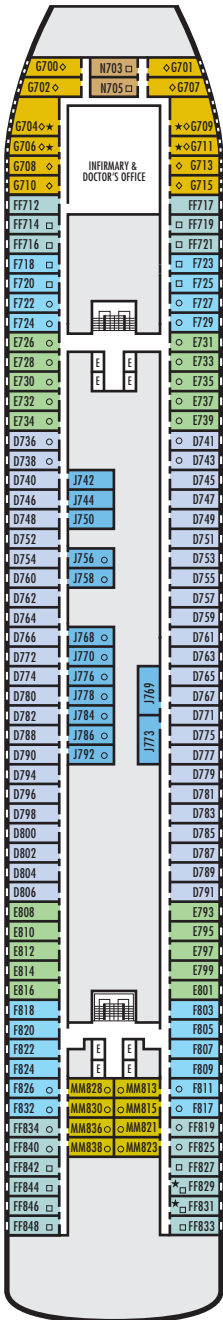

A DECK
Staterooms 700-848

MAIN DECK
Staterooms 500-698

LOWER PROMENADE DECK
Staterooms 300-431

PROMENADE DECK

UPPER PROMENADE DECK

STATEROOM SYMBOL LEGEND

- Quad (2 lower beds, 1 sofa bed, 1 upper)
- Triple (2 lower beds, 1 sofa bed)
- △ Partial sea view
- × Fully obstructed view
- ⊕ Connecting rooms
- ◇ These staterooms have portholes instead of windows

ACCESSIBILITY STATEROOM SYMBOL LEGEND

- ▼ Staterooms CA331 & CA333 are fully accessible with single side approach to the bed, roll-in shower only, wheelchair-accessible doorways
- ★ Suites SA030, B200 & B202 and staterooms K500, G501, G502, C567, FF829 & FF831 are ambulatory accessible, shower only with small step, step into bathroom, standard interior and exterior door size. Staterooms EE390, EE397, G704, G706, G709 & G711 are ambulatory accessible, roll-in shower only, wheelchair-accessible doorways.

SHIP SPECIFICATIONS & FACILITIES

- 1,350 Guests
- 574 Crew
- 57,092 Gross Tons
- 719 Feet Long
- 9 Guest Decks
- Wraparound Promenade Deck
- 7 Restaurants & Cafes
- 6 Entertainment Venues
- 7 Lounges/Bars
- 2 Outdoor Swimming Pools (one with sliding glass roof)
- Spa & Salon
- Fitness Center
- Suite Lounge
- Duty-free Shops
- Library/Internet Cafe
- Onboard Wi-Fi Access
- Casino
- Sport Courts

VERANDAH DECK
Staterooms 100–232

NAVIGATION DECK
Staterooms 001–095

LIDO DECK

SPORTS DECK

MS VEENDAM

DECK PLANS & STATEROOMS

The deck plans are color-coded by category of stateroom, and the category letter precedes the stateroom number in each room. All staterooms are equipped with flat-panel television, DVD player, telephone and multichannel music.