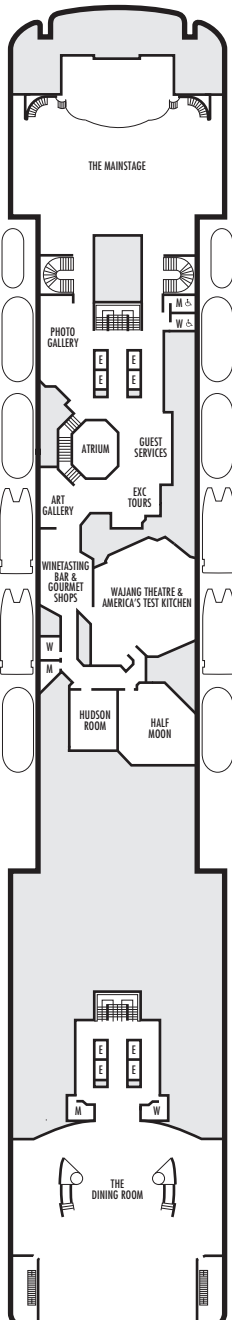

A DECK
Staterooms 700-848

MAIN DECK
Staterooms 500-698

LOWER PROMENADE DECK
Staterooms 300-431

PROMENADE DECK

UPPER PROMENADE DECK

STATEROOM SYMBOL LEGEND

- Quad (2 lower beds, 1 sofa bed, 1 upper)
- Triple (2 lower beds, 1 sofa bed)
- △ Partial sea view
- × Fully obstructed view
- ⊕ Connecting rooms
- ◇ These staterooms have portholes instead of windows

ACCESSIBILITY STATEROOM SYMBOL LEGEND

- ▼ Staterooms CA331 & CA333 are fully accessible with single side approach to the bed, roll-in shower only, wheelchair-accessible doorways
- ★ Suites SA030, B200 & B202 and staterooms K500, G501, G502, C567, FF829 & FF831 are ambulatory accessible, shower only with small step, step into bathroom, standard interior and exterior door size. Staterooms EE390, EE397, G704, G706, G709 & G711 are ambulatory accessible, roll-in shower only, wheelchair-accessible doorways.

SHIP SPECIFICATIONS & FACILITIES

- 1,350 Guests
- 574 Crew
- 57,092 Gross Tons
- 719 Feet Long
- 9 Guest Decks
- Wraparound Promenade Deck
- 7 Restaurants & Cafes
- 6 Entertainment Venues
- 7 Lounges/Bars
- 2 Outdoor Swimming Pools (one with sliding glass roof)
- Spa & Salon
- Fitness Center
- Suite Lounge
- Duty-free Shops
- Library/Internet Cafe
- Onboard Wi-Fi Access
- Casino
- Sport Courts