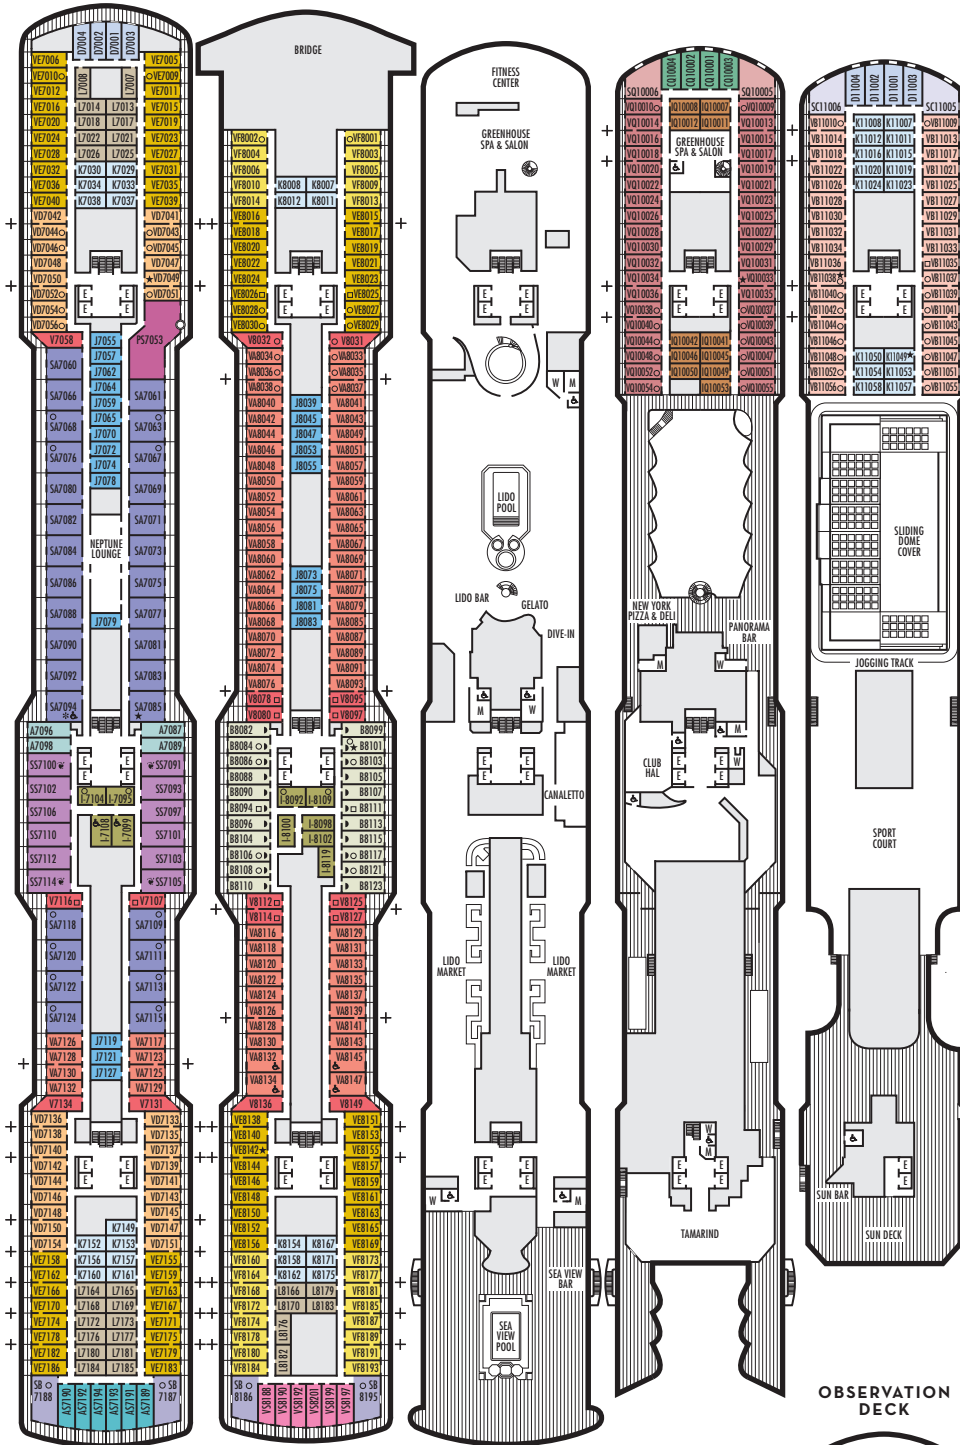

AS A B BC

Vista Suites: 2 lower beds convertible to 1 queen-size bed, shower, sitting area, private verandah, refrigerator, floor-to-ceiling windows.

VERANDAH STATEROOMS

VQ VS V VA VB VC VD VE VF VH

Verandah: 2 lower beds convertible to 1 queen-size bed, shower, sitting area, private verandah, floor-to-ceiling windows. All VH-category staterooms have partially obstructed views.

OCEAN-VIEW STATEROOMS

FA FB

Family: 2 lower beds convertible to 1 queen-size bed, 1 sofa bed for 2 persons & 1 upper bed. 2 bathrooms — one with bathtub, shower, sink & toilet; one with shower & sink.

CQ C D E F

Large: 2 lower beds convertible to 1 queen-size bed, shower.

Single: 1 lower bed, shower.

INTERIOR STATEROOMS

IQ I J K L N

Large or Standard: 2 lower beds convertible to 1 queen-size bed, shower.

▼ **Spa Suites and Staterooms.** Opt for the serenity of a Spa Suite or Stateroom, featuring modern spa amenities.

OBSERVATION DECK