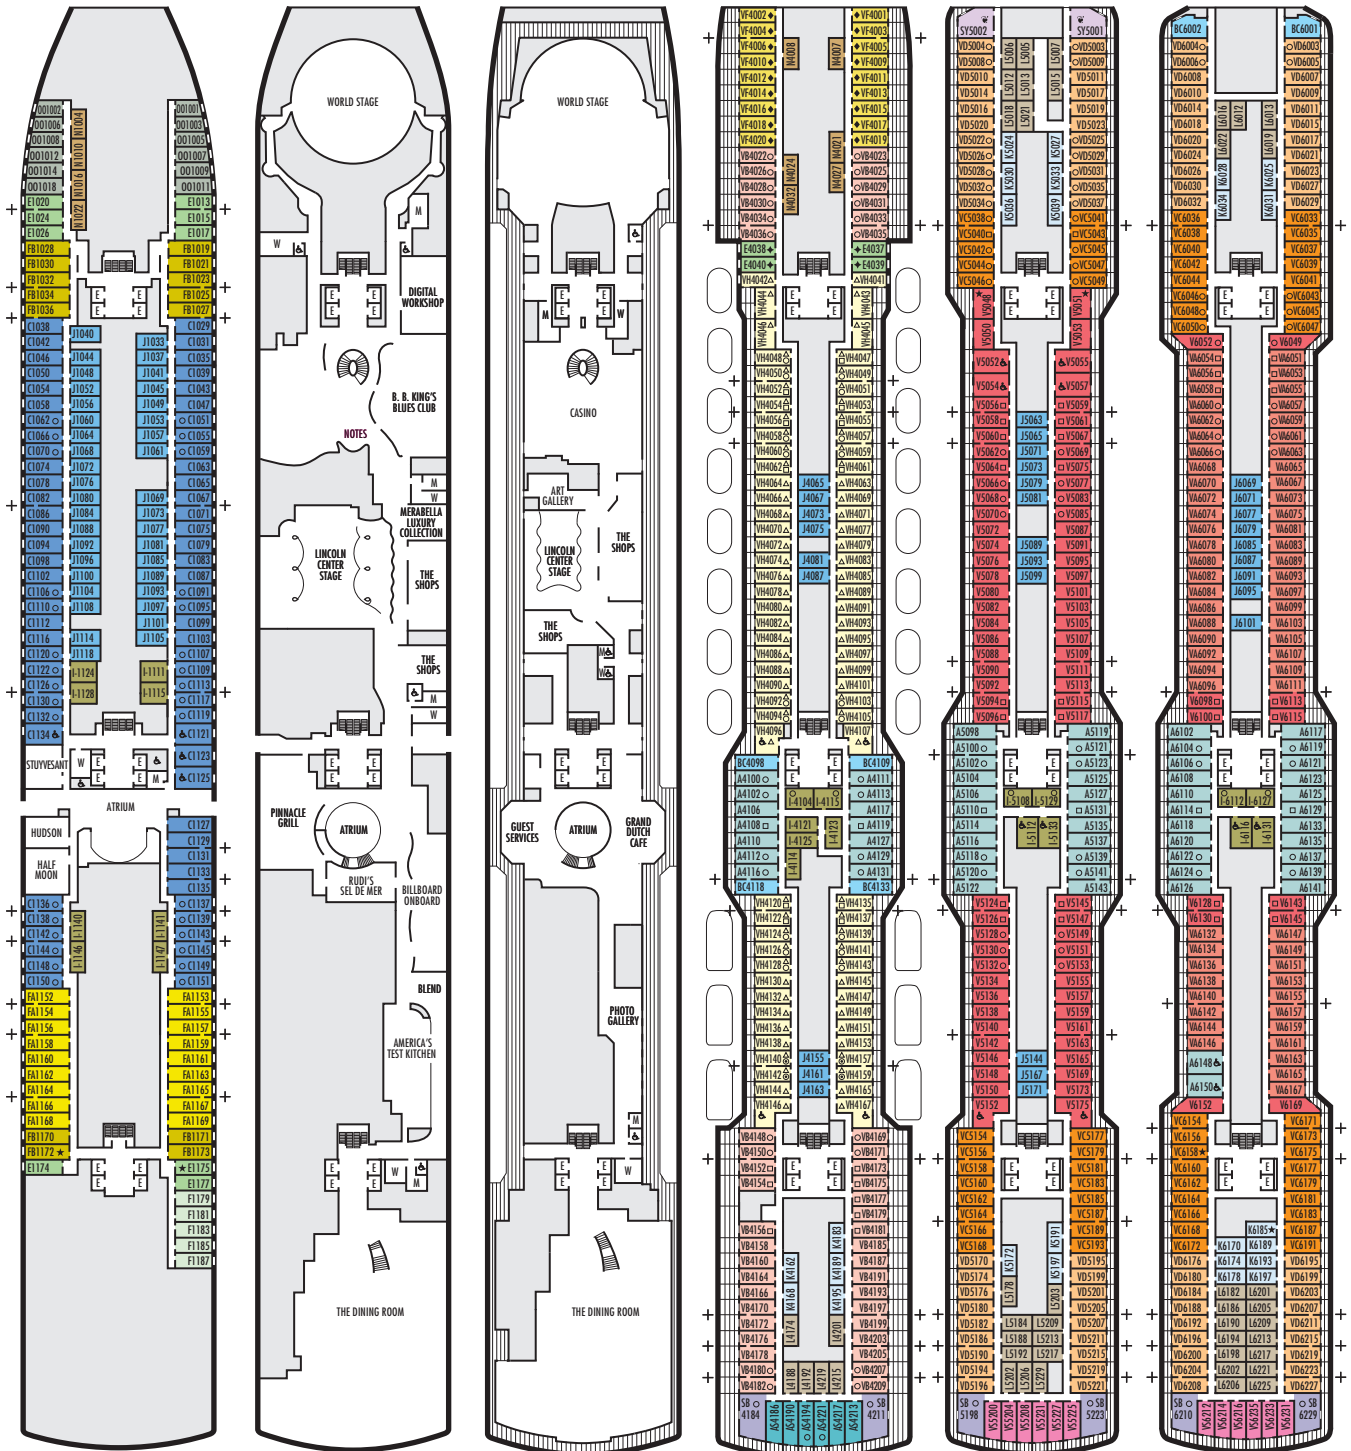

MAIN DECK
Staterooms 1001–1187

PLAZA DECK

PROMENADE DECK

BEETHOVEN DECK
Staterooms 4001–4221

GERSHWIN DECK
Staterooms 5001–5231

MOZART DECK
Staterooms 6001–6235

STATEROOM SYMBOL LEGEND

- Quad (2 lower beds, 1 sofa bed, 1 upper)
- ⊙ Triple (2 lower beds, 1 upper)
- Triple (2 lower beds, 1 sofa bed)
- ⊕ Double (2 lower beds convertible to 1 king-size bed, no Murphy bed)
- △ Partially obstructed view
- ⊕ Connecting rooms
- ◆ Floor-to-ceiling windows
- * Shower only
- ▷ Uncovered verandah
- ◆ Staterooms have solid steel verandah railings instead of clear-view Plexiglas® railings

ACCESSIBILITY STATEROOM SYMBOL LEGEND

- ♿ Suites SA7094, A6150 & A6148, and staterooms VA8147, VA8145, VA8134, VA8132, I-7108, I-7099, I-6131, I-6116, V5175, V5152, I-5133, I-5112, V5057, V5055, V5054, V5052, VH4167, VH4146, VH4107, VH4096, C1134, C1125, C1123, C1121 are fully accessible, roll-in shower only
- ★ Suites B8101 & SA7085 and staterooms K11049, VB11038, VQ10033, VE8142, VD7049, K6185, VC6158, V5051, V5048, FB1172 & E1175 are ambulatory accessible, shower only with small step, step into bathroom, standard interior and exterior door size

SHIP SPECIFICATIONS & FACILITIES

- 2,666 Guests
- 1,036 Crew
- 99,500 Gross Tons
- 975 Feet Long
- 13 Guest Decks
- Wraparound Promenade Deck
- 12 Restaurants & Cafes
- 7 Entertainment Venues
- 7 Lounges/Bars
- 2 Outdoor Swimming Pools (one with sliding glass roof)
- Spa & Salon
- Fitness Center
- Suite Lounge
- Duty-free Shops
- Library/Internet Cafe
- Onboard Wi-Fi Access
- Casino
- Sport Courts