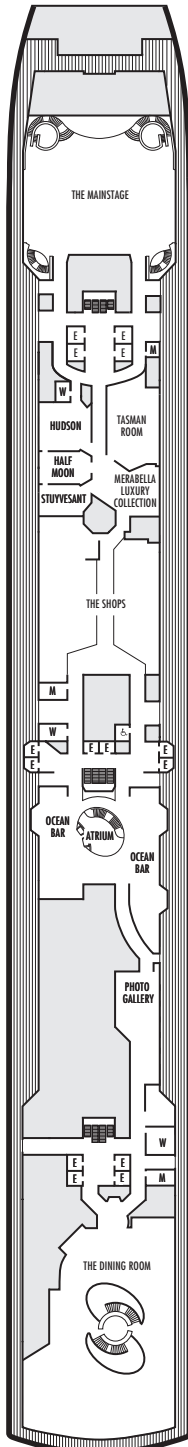

**MAIN DECK**  
Staterooms 1001–1130

**LOWER PROMENADE DECK**

**PROMENADE DECK**

**UPPER PROMENADE DECK**  
Staterooms 4001–4189

**VERANDAH DECK**  
Staterooms 5001–5193

**UPPER VERANDAH DECK**  
Staterooms 6001–6181

**STATEROOM SYMBOL LEGEND**

- Quad (2 lower beds, 1 sofa bed, 1 upper)
- Triple (2 lower beds, 1 sofa bed)
- △ Partial sea view
- X Fully obstructed view
- ⊕ Connecting rooms
- \* Shower only
- ◆ Single-sink vanity
- ◆ Staterooms have solid steel verandah railings instead of clear-view Plexiglas® railings

**ACCESSIBILITY STATEROOM SYMBOL LEGEND**

- ♿ Staterooms I-8033, VB6002, VB6001, J1074, K1012 & K1011 are fully accessible, roll-in shower only
- ▼ Suites SA7058 & SA7057 are fully accessible with single side approach to the bed, bathtub and roll-in shower. Suites SY5002 & SY5001 are fully accessible with single side approach to the bed, roll-in shower only.
- ★ Staterooms VA8119, VA8116, VA8026, VA8025, V6052, V6049, V5140, V5135, V5054, V5051, VA4134, VA4131, H4092, H4089, VA4052, VA4051, D1100, D1099, C1082 & C1081 are ambulatory accessible, roll-in shower only