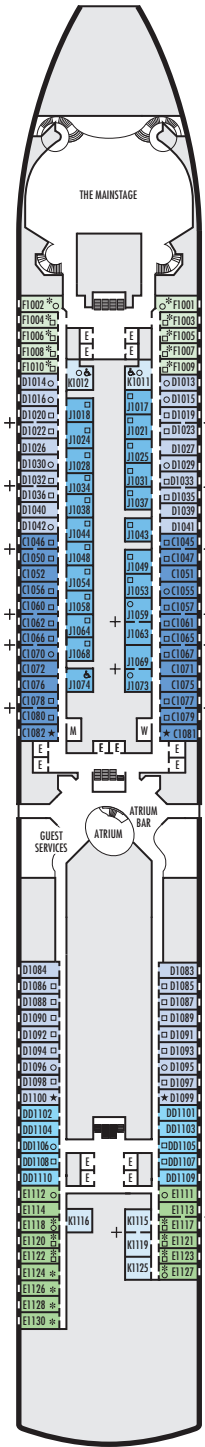

**MAIN DECK**  
Staterooms 1001–1130

**LOWER PROMENADE DECK**

**PROMENADE DECK**

**UPPER PROMENADE DECK**  
Staterooms 4001–4189

**VERANDAH DECK**  
Staterooms 5001–5193

**UPPER VERANDAH DECK**  
Staterooms 6001–6181

**STATEROOM SYMBOL LEGEND**

- Quad (2 lower beds, 1 sofa bed, 1 upper)
- Triple (2 lower beds, 1 sofa bed)
- △ Partial sea view
- X Fully obstructed view
- ⊕ Connecting rooms
- \* Shower only
- ◆ Single-sink vanity
- ◆ Staterooms have solid steel verandah railings instead of clear-view Plexiglas® railings

**ACCESSIBILITY STATEROOM SYMBOL LEGEND**

- ♿ Staterooms I-8033, VB6002, VB6001, J1074, K1012 & K1011 are fully accessible, roll-in shower only
- ▼ Suites SA7058 & SA7057 are fully accessible with single side approach to the bed, bathtub and roll-in shower. Suites SY5002 & SY5001 are fully accessible with single side approach to the bed, roll-in shower only.
- ★ Staterooms VA8119, VA8116, VA8026, VA8025, V6052, V6049, V5140, V5135, V5054, V5051, VA4134, VA4131, H4092, H4089, VA4052, VA4051, D1100, D1099, C1082 & C1081 are ambulatory accessible, roll-in shower only

**SHIP SPECIFICATIONS & FACILITIES**

- 2,106 Guests
- 874 Crew
- 86,700 Gross Tons
- 936 Feet Long
- 11 Guest Decks
- Wrap-around Promenade Deck
- 8 Restaurants & Cafes
- 8 Entertainment Venues
- 11 Lounges/Bars
- 2 Outdoor Swimming Pools (one with sliding glass roof)
- Spa & Salon
- Fitness Center
- Suite Lounge
- Duty-free Shops
- Library/Internet Cafe
- On-board Wi-Fi Access
- Casino
- Sport Courts