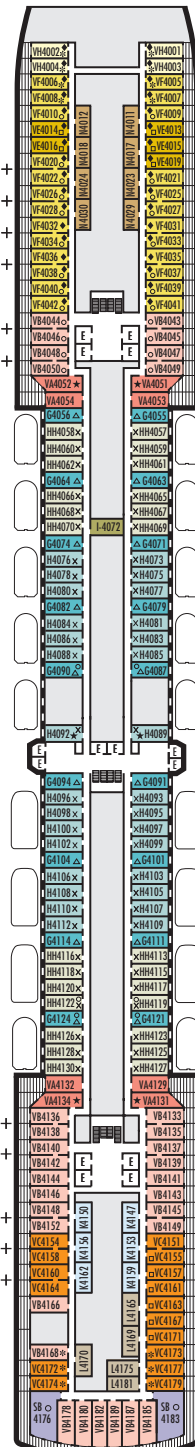

**MAIN DECK**  
Staterooms 1001–1130

**LOWER PROMENADE DECK**

**PROMENADE DECK**

**UPPER PROMENADE DECK**  
Staterooms 4001–4189

**VERANDAH DECK**  
Staterooms 5001–5193

**UPPER VERANDAH DECK**  
Staterooms 6001–6181

**STATEROOM SYMBOL LEGEND**

- Quad (2 lower beds, 1 sofa bed, 1 upper)
- Triple (2 lower beds, 1 sofa bed)
- △ Partial sea view
- X Fully obstructed view
- ⊕ Connecting rooms
- \* Shower only
- ◆ Single-sink vanity
- ◆ Staterooms have solid steel verandah railings instead of clear-view Plexiglas® railings

**ACCESSIBILITY STATEROOM SYMBOL LEGEND**

- ♿ Staterooms I-8033, VB6002, VB6001, J1074, K1012 & K1011 are fully accessible, roll-in shower only
- ▼ Suites SA7058 & SA7057 are fully accessible with single side approach to the bed, bathtub and roll-in shower. Suites SY5002 & SY5001 are fully accessible with single side approach to the bed, roll-in shower only.
- ★ Staterooms VA8119, VA8116, VA8026, VA8025, V6052, V6049, V5140, V5135, V5054, V5051, VA4134, VA4131, H4092, H4089, VA4052, VA4051, D1100, D1099, C1082 & C1081 are ambulatory accessible, roll-in shower only

**SHIP SPECIFICATIONS & FACILITIES**

- 2,106 Guests
- 874 Crew
- 86,700 Gross Tons
- 936 Feet Long
- 11 Guest Decks
- Wrap-around Promenade Deck
- 8 Restaurants & Cafes
- 8 Entertainment Venues
- 11 Lounges/Bars
- 2 Outdoor Swimming Pools (one with sliding glass roof)
- Spa & Salon
- Fitness Center
- Suite Lounge
- Duty-free Shops
- Library/Internet Cafe
- On-board Wi-Fi Access
- Casino
- Sport Courts