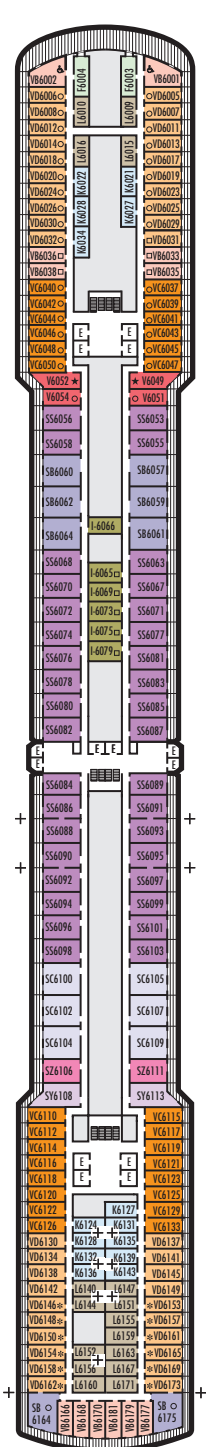

**MAIN DECK**  
Staterooms 1001–1130

**LOWER PROMENADE DECK**

**PROMENADE DECK**

**UPPER PROMENADE DECK**  
Staterooms 4001–4189

**VERANDAH DECK**  
Staterooms 5001–5193

**UPPER VERANDAH DECK**  
Staterooms 6001–6181

**STATEROOM SYMBOL LEGEND**

- Quad (2 lower beds, 1 sofa bed, 1 upper)
- Triple (2 lower beds, 1 sofa bed)
- △ Partial sea view
- X Fully obstructed view
- ⊕ Connecting rooms
- \* Shower only
- ◆ Single-sink vanity
- ◆ Staterooms have solid steel verandah railings instead of clear-view Plexiglas® railings

**ACCESSIBILITY STATEROOM SYMBOL LEGEND**

- ♿ Staterooms I-8033, VB6002, VB6001, J1074, K1012 & K1011 are fully accessible, roll-in shower only
- ▼ Suites SA7058 & SA7057 are fully accessible with single side approach to the bed, bathtub and roll-in shower. Suites SY5002 & SY5001 are fully accessible with single side approach to the bed, roll-in shower only.
- ★ Staterooms VA8119, VA8116, VA8026, VA8025, V6052, V6049, V5140, V5135, V5054, V5051, VA4134, VA4131, H4092, H4089, VA4052, VA4051, D1100, D1099, C1082 & C1081 are ambulatory accessible, roll-in shower only

**SHIP SPECIFICATIONS & FACILITIES**

- 2,106 Guests
- 874 Crew
- 86,700 Gross Tons
- 936 Feet Long
- 11 Guest Decks
- Wrap-around Promenade Deck
- 8 Restaurants & Cafes
- 8 Entertainment Venues
- 11 Lounges/Bars
- 2 Outdoor Swimming Pools (one with sliding glass roof)
- Spa & Salon
- Fitness Center
- Suite Lounge
- Duty-free Shops
- Library/Internet Cafe
- On-board Wi-Fi Access
- Casino
- Sport Courts