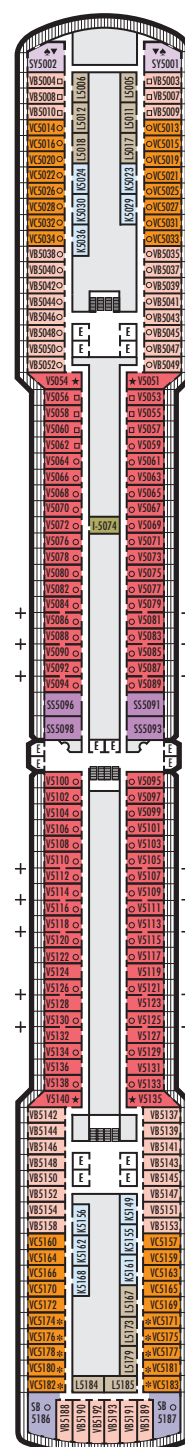

**MAIN DECK**  
Staterooms 1001–1130

**LOWER PROMENADE DECK**

**PROMENADE DECK**

**UPPER PROMENADE DECK**  
Staterooms 4001–4189

**VERANDAH DECK**  
Staterooms 5001–5193

**UPPER VERANDAH DECK**  
Staterooms 6001–6181

**STATEROOM SYMBOL LEGEND**

- Quad (2 lower beds, 1 sofa bed, 1 upper)
- Triple (2 lower beds, 1 sofa bed)
- △ Partial sea view
- X Fully obstructed view
- ⊕ Connecting rooms
- \* Shower only
- ◆ Single-sink vanity
- ◆ Staterooms have solid steel verandah railings instead of clear-view Plexiglas® railings

**ACCESSIBILITY STATEROOM SYMBOL LEGEND**

- ♿ Staterooms I-8033, VB6002, VB6001, J1074, K1012 & K1011 are fully accessible, roll-in shower only
- ▼ Suites SA7058 & SA7057 are fully accessible with single side approach to the bed, bathtub and roll-in shower. Suites SY5002 & SY5001 are fully accessible with single side approach to the bed, roll-in shower only.
- ★ Staterooms VA8119, VA8116, VA8026, VA8025, V6052, V6049, V5140, V5135, V5054, V5051, VA4134, VA4131, H4092, H4089, VA4052, VA4051, D1100, D1099, C1082 & C1081 are ambulatory accessible, roll-in shower only

**SHIP SPECIFICATIONS & FACILITIES**

- 2,106 Guests
- 874 Crew
- 86,700 Gross Tons
- 936 Feet Long
- 11 Guest Decks
- Wrap-around Promenade Deck
- 8 Restaurants & Cafes
- 8 Entertainment Venues
- 11 Lounges/Bars
- 2 Outdoor Swimming Pools (one with sliding glass roof)
- Spa & Salon
- Fitness Center
- Suite Lounge
- Duty-free Shops
- Library/Internet Cafe
- On-board Wi-Fi Access
- Casino
- Sport Courts