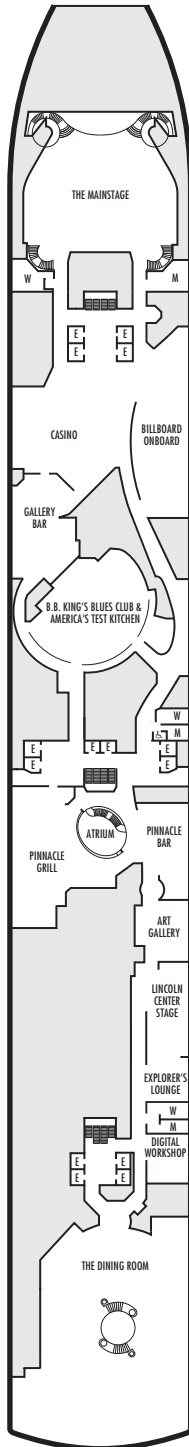

**MAIN DECK**  
Staterooms 1001–1130

**LOWER PROMENADE DECK**

**PROMENADE DECK**

**UPPER PROMENADE DECK**  
Staterooms 4001–4189

**VERANDAH DECK**  
Staterooms 5001–5193

**UPPER VERANDAH DECK**  
Staterooms 6001–6181

**STATEROOM SYMBOL LEGEND**

- Quad (2 lower beds, 1 sofa bed, 1 upper)
- Triple (2 lower beds, 1 sofa bed)
- △ Partial sea view
- X Fully obstructed view
- ⊕ Connecting rooms
- \* Shower only
- ◆ Single-sink vanity
- ◆ Staterooms have solid steel verandah railings instead of clear-view Plexiglas® railings

**ACCESSIBILITY STATEROOM SYMBOL LEGEND**

- ♿ Staterooms I-8033, VB6002, VB6001, J1074, K1012 & K1011 are fully accessible, roll-in shower only
- ▼ Suites SA7058 & SA7057 are fully accessible with single side approach to the bed, bathtub and roll-in shower. Suites SY5002 & SY5001 are fully accessible with single side approach to the bed, roll-in shower only.
- ★ Staterooms VA8119, VA8116, VA8026, VA8025, V6052, V6049, V5140, V5135, V5054, V5051, VA4134, VA4131, H4092, H4089, VA4052, VA4051, D1100, D1099, C1082 & C1081 are ambulatory accessible, roll-in shower only