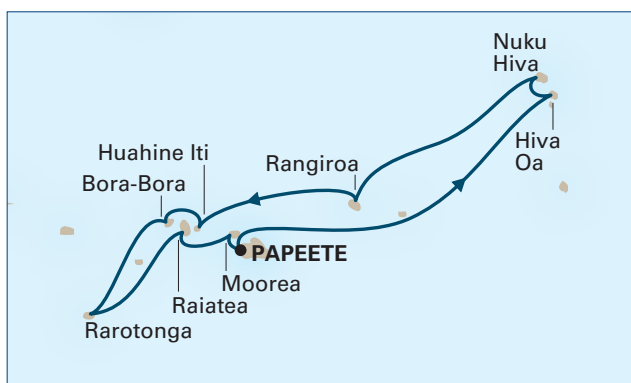

Holland America Line®  
SAVOR THE JOURNEY

*Cruise the Beautiful Islands of Tahiti  
with our Flights, Transfers  
and Cruise Packages*

**POLYNESIAN IDYLL**  
14 Nights • Papeete Return

14 October 2018 Package  
from **\$4,999**pp  
Obstructed Oceanview Stateroom (Cat H)

28 October 2018 Package  
from **\$4,999**pp  
Obstructed Oceanview Stateroom (Cat H)

**Package Includes:**

- > Economy class airfares from Auckland to Papeete and return
- > Transfers from airport to *ms Maasdam* and return
- > 14-night cruise from Papeete return onboard *ms Maasdam*
- > All main meals and entertainment onboard
- > Port charges, government fees & taxes

PLEASE CONTACT YOUR TRAVEL AGENT FOR MORE INFORMATION. Fares are in NZ Dollars, per person. Cruise based on twin share in category H obstructed oceanview stateroom, includes port charges, government taxes and all applicable discounts. Cruise gratuities are additional. Prices include return Economy Class flights Auckland-Papeete including prepayable airline surcharges, levies & airport taxes. Airfare based on restricted fares and must be booked through Holland America Line Flight Ease®. Airfares must be fully paid at time of booking and are non-refundable, non-transferable and name changes are not permitted. Airfares are subject to reconfirmation of flights on day of booking. Prices were correct as of 30 Jan 2018. All fares and taxes are subject to change without notice up until full payment is received. Subject to availability & currency fluctuations. Credit card payments will incur a fee. Additional conditions may apply. Valid for sale till 28/02/2018 unless sold out prior. Travel agents please contact Francis Travel Marketing: 0800 422 784 | (09) 444 2298 | reservations@ftmcruise.co.nz.