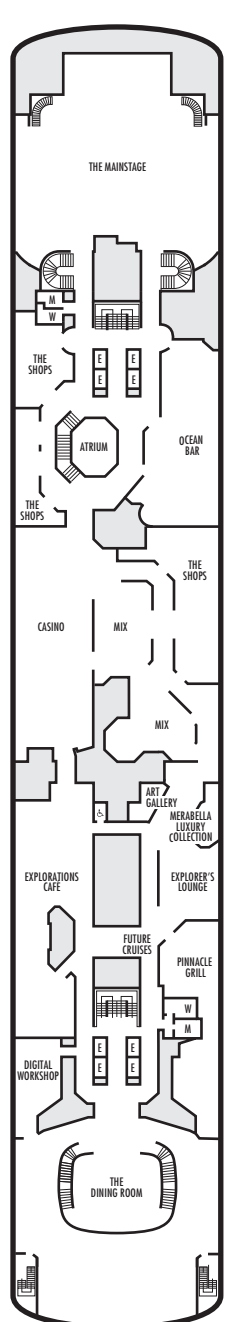

A DECK
Staterooms 700-848

MAIN DECK
Staterooms 500-698

LOWER PROMENADE DECK
Staterooms 300-423

PROMENADE DECK

UPPER PROMENADE DECK

STATEROOM SYMBOL LEGEND

- Quad (2 lower beds, 1 sofa bed, 1 upper)
- Triple (2 lower beds, 1 sofa bed)
- △ Partial sea view
- × Fully obstructed view
- ⊕ Connecting rooms
- ◇ These staterooms have portholes instead of windows

ACCESSIBILITY STATEROOM SYMBOL LEGEND

- ♿ Stateroom CA367 is fully accessible, roll-in shower only, wheelchair-accessible doorways
- ★ Suites SA030, B200 & B202 and staterooms K500, G501, G502, C563, FF829 & FF831 are ambulatory accessible, shower only with small step, step into bathroom, standard interior and exterior door size. Staterooms EE390, EE389, G704, G706, G709 & G711 are ambulatory accessible, roll-in shower only, wheelchair-accessible doorways.

SHIP SPECIFICATIONS & FACILITIES

- 1,258 Guests
- 569 Crew
- 55,575 Gross Tons
- 719 Feet Long
- 9 Guest Decks
- Wraparound Promenade Deck
- 6 Restaurants & Cafes
- 6 Entertainment Venues
- 6 Lounges/Bars
- 2 Outdoor Swimming Pools (one with sliding glass roof)
- Spa & Salon
- Fitness Center
- Suite Lounge
- Duty-free Shops
- Library/Internet Cafe
- Onboard Wi-Fi Access
- Casino
- Sport Courts