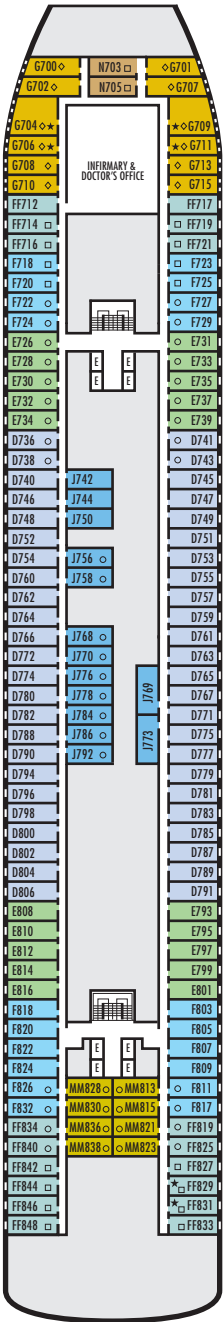

A DECK
Staterooms 700-848

MAIN DECK
Staterooms 500-698

LOWER PROMENADE DECK
Staterooms 300-423

PROMENADE DECK

UPPER PROMENADE DECK

STATEROOM SYMBOL LEGEND

- Quad (2 lower beds, 1 sofa bed, 1 upper)
- Triple (2 lower beds, 1 sofa bed)
- △ Partial sea view
- × Fully obstructed view
- ⊕ Connecting rooms
- ◇ These staterooms have portholes instead of windows

ACCESSIBILITY STATEROOM SYMBOL LEGEND

- ♿ Stateroom CA367 is fully accessible, roll-in shower only, wheelchair-accessible doorways
- ★ Suites SA030, B200 & B202 and staterooms K500, G501, G502, C563, FF829 & FF831 are ambulatory accessible, shower only with small step, step into bathroom, standard interior and exterior door size. Staterooms EE390, EE389, G704, G706, G709 & G711 are ambulatory accessible, roll-in shower only, wheelchair-accessible doorways.

SHIP SPECIFICATIONS & FACILITIES

- 1,258 Guests
- 569 Crew
- 55,575 Gross Tons
- 719 Feet Long
- 9 Guest Decks
- Wraparound Promenade Deck
- 6 Restaurants & Cafes
- 6 Entertainment Venues
- 6 Lounges/Bars
- 2 Outdoor Swimming Pools (one with sliding glass roof)
- Spa & Salon
- Fitness Center
- Suite Lounge
- Duty-free Shops
- Library/Internet Cafe
- Onboard Wi-Fi Access
- Casino
- Sport Courts

Important Note: Not all staterooms within each category have the same furniture configuration and/or facilities. Appropriate symbols within the rooms on the deck plans describe differences from the stateroom descriptions below.