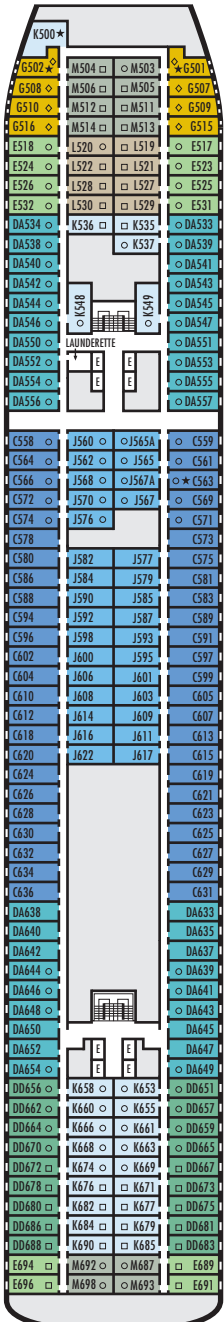

A DECK
Staterooms 700-848

MAIN DECK
Staterooms 500-698

LOWER PROMENADE DECK
Staterooms 300-423

PROMENADE DECK

UPPER PROMENADE DECK

STATEROOM SYMBOL LEGEND

- Quad (2 lower beds, 1 sofa bed, 1 upper)
- Triple (2 lower beds, 1 sofa bed)
- △ Partial sea view
- × Fully obstructed view
- ⊕ Connecting rooms
- ◇ These staterooms have portholes instead of windows

ACCESSIBILITY STATEROOM SYMBOL LEGEND

- ♿ Stateroom CA367 is fully accessible, roll-in shower only, wheelchair-accessible doorways
- ★ Suites SA030, B200 & B202 and staterooms K500, G501, G502, C563, FF829 & FF831 are ambulatory accessible, shower only with small step, step into bathroom, standard interior and exterior door size. Staterooms EE390, EE389, G704, G706, G709 & G711 are ambulatory accessible, roll-in shower only, wheelchair-accessible doorways.

SHIP SPECIFICATIONS & FACILITIES

- 1,258 Guests
- 569 Crew
- 55,575 Gross Tons
- 719 Feet Long
- 9 Guest Decks
- Wraparound Promenade Deck
- 6 Restaurants & Cafes
- 6 Entertainment Venues
- 6 Lounges/Bars
- 2 Outdoor Swimming Pools (one with sliding glass roof)
- Spa & Salon
- Fitness Center
- Suite Lounge
- Duty-free Shops
- Library/Internet Cafe
- Onboard Wi-Fi Access
- Casino
- Sport Courts

Important Note: Not all staterooms within each category have the same furniture configuration and/or facilities. Appropriate symbols within the rooms on the deck plans describe differences from the stateroom descriptions below.