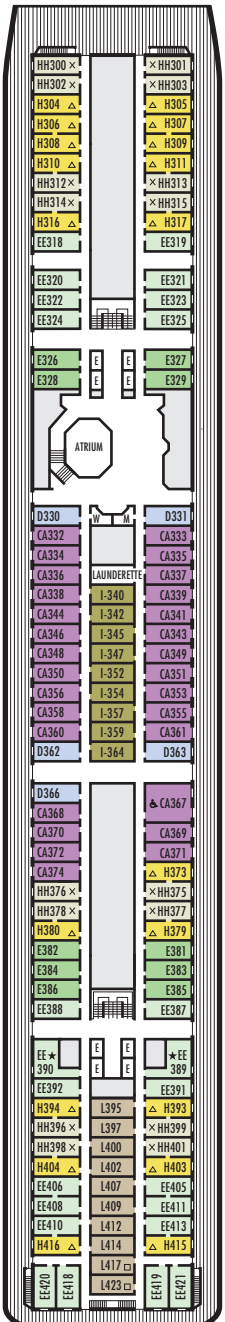

A DECK
Staterooms 700-848

MAIN DECK
Staterooms 500-698

LOWER PROMENADE DECK
Staterooms 300-423

PROMENADE DECK

UPPER PROMENADE DECK

STATEROOM SYMBOL LEGEND

- Quad (2 lower beds, 1 sofa bed, 1 upper)
- Triple (2 lower beds, 1 sofa bed)
- △ Partial sea view
- × Fully obstructed view
- ⊕ Connecting rooms
- ◇ These staterooms have portholes instead of windows

ACCESSIBILITY STATEROOM SYMBOL LEGEND

- ♿ Stateroom CA367 is fully accessible, roll-in shower only, wheelchair-accessible doorways
- ★ Suites SA030, B200 & B202 and staterooms K500, G501, G502, C563, FF829 & FF831 are ambulatory accessible, shower only with small step, step into bathroom, standard interior and exterior door size. Staterooms EE390, EE389, G704, G706, G709 & G711 are ambulatory accessible, roll-in shower only, wheelchair-accessible doorways.

SHIP SPECIFICATIONS & FACILITIES

- 1,258 Guests
- 569 Crew
- 55,575 Gross Tons
- 719 Feet Long
- 9 Guest Decks
- Wraparound Promenade Deck
- 6 Restaurants & Cafes
- 6 Entertainment Venues
- 6 Lounges/Bars
- 2 Outdoor Swimming Pools (one with sliding glass roof)
- Spa & Salon
- Fitness Center
- Suite Lounge
- Duty-free Shops
- Library/Internet Cafe
- Onboard Wi-Fi Access
- Casino
- Sport Courts

Important Note: Not all staterooms within each category have the same furniture configuration and/or facilities. Appropriate symbols within the rooms on the deck plans describe differences from the stateroom descriptions below.