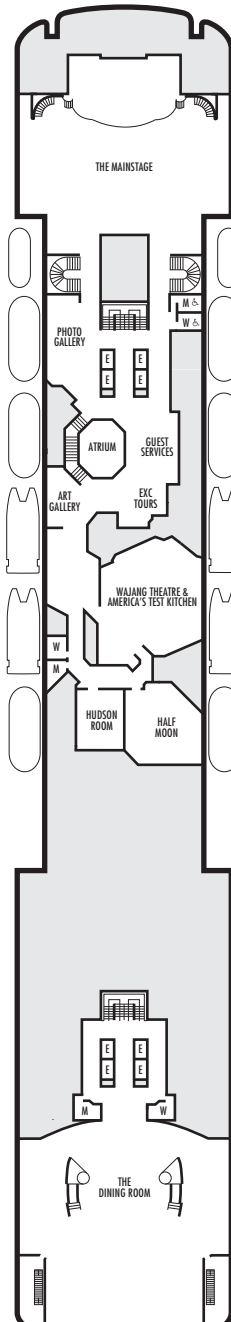

A DECK
Staterooms 700-848

MAIN DECK
Staterooms 500-698

LOWER PROMENADE DECK
Staterooms 300-423

PROMENADE DECK

UPPER PROMENADE DECK

STATEROOM SYMBOL LEGEND

- Quad (2 lower beds, 1 sofa bed, 1 upper)
- Triple (2 lower beds, 1 sofa bed)
- △ Partial sea view
- × Fully obstructed view
- ⊕ Connecting rooms
- ◇ These staterooms have portholes instead of windows

ACCESSIBILITY STATEROOM SYMBOL LEGEND

- ♿ Stateroom CA367 is fully accessible, roll-in shower only, wheelchair-accessible doorways
- ★ Suites SA030, B200 & B202 and staterooms K500, G501, G502, C563, FF829 & FF831 are ambulatory accessible, shower only with small step, step into bathroom, standard interior and exterior door size. Staterooms EE390, EE389, G704, G706, G709 & G711 are ambulatory accessible, roll-in shower only, wheelchair-accessible doorways.

SHIP SPECIFICATIONS & FACILITIES

- 1,258 Guests
- 569 Crew
- 55,575 Gross Tons
- 719 Feet Long
- 9 Guest Decks
- Wraparound Promenade Deck
- 6 Restaurants & Cafes
- 6 Entertainment Venues
- 6 Lounges/Bars
- 2 Outdoor Swimming Pools (one with sliding glass roof)
- Spa & Salon
- Fitness Center
- Suite Lounge
- Duty-free Shops
- Library/Internet Cafe
- Onboard Wi-Fi Access
- Casino
- Sport Courts