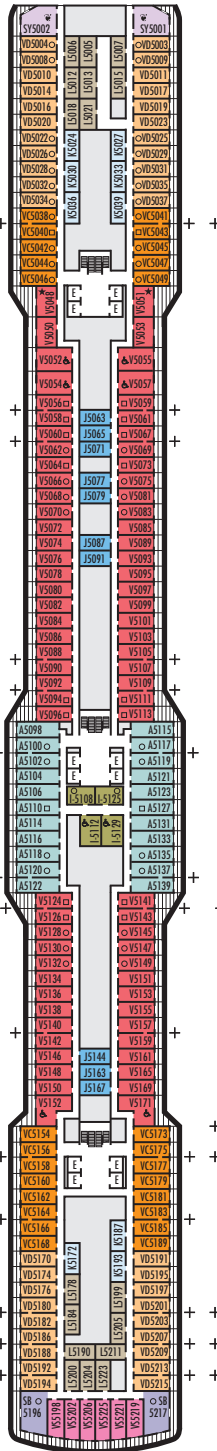

**MAIN DECK**  
Staterooms 1001–1177

**PLAZA DECK**

**PROMENADE DECK**

**BEETHOVEN DECK**  
Staterooms 4001–4221

**GERSHWIN DECK**  
Staterooms 5001–5225

**MOZART DECK**  
Staterooms 6001–6235

- STATEROOM SYMBOL LEGEND**
- Quad (2 lower beds, 1 sofa bed, 1 upper)
  - ⊙ Triple (2 lower beds, 1 upper)
  - Triple (2 lower beds, 1 sofa bed)
  - ⊕ Double (2 lower beds convertible to 1 king-size bed, no Murphy bed, no sofa bed)
  - △ Partially obstructed view
  - + Connecting rooms
  - ◆ Floor-to-ceiling windows
  - ✱ Shower only
  - Uncovered verandah
  - ◆ Staterooms have solid steel verandah railings instead of clear-view Plexiglas® railings

- ACCESSIBILITY STATEROOM SYMBOL LEGEND**
- ♿ Suites SA7094, A6150 & A6148, and staterooms VA8147, VA8145, VA8134, VA8132, I-7108, I-7101, I-6131, I-6116, V5171, V5152, I-5129, I-5112, V5057, V5055, V5054, V5052, V4167, V4146, V4107, V4096, C1134, C1125, C1123, C1121 are fully accessible, roll-in shower only
  - ★ Suites B8101 & SA7092 and staterooms K11049, VB11038, VQ10033, VE8142, VD7049, K6185, VC6158, V5051, V5048, FB1172 & E1165 are ambulatory accessible, shower only with small step, step into bathroom, standard interior and exterior door size

- SHIP SPECIFICATIONS & FACILITIES**
- 2,650 Guests
  - 1,036 Crew
  - 99,500 Gross Tons
  - 975 Feet Long
  - 13 Guest Decks
  - Wrap-around Promenade Deck
  - 12 Restaurants & Cafes
  - 7 Entertainment Venues
  - 7 Lounges/Bars
  - 2 Outdoor Swimming Pools (one with sliding glass roof)
  - Spa & Salon
  - Fitness Center
  - Suite Lounge
  - Duty-free Shops
  - Library/Internet Cafe
  - On-board Wi-Fi Access
  - Casino
  - Sport Courts

**SCHUBERT DECK**  
Staterooms 7001–7195

**NAVIGATION DECK**  
Staterooms 8001–8201

**LIDO DECK**

**PANORAMA DECK**  
Staterooms 10001–10055

**SUN DECK**  
Staterooms 11001–11058

**MS KONINGS DAM**

**DECK PLANS & STATEROOMS**