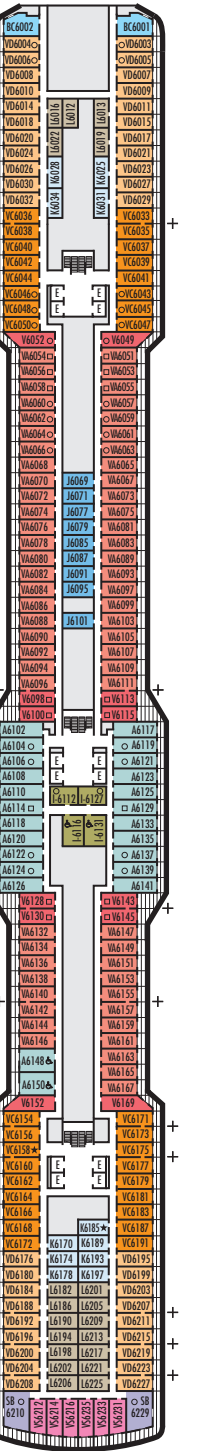

**MAIN DECK**  
Staterooms 1001–1177

**PLAZA DECK**

**PROMENADE DECK**

**BEETHOVEN DECK**  
Staterooms 4001–4221

**GERSHWIN DECK**  
Staterooms 5001–5225

**MOZART DECK**  
Staterooms 6001–6235

- STATEROOM SYMBOL LEGEND**
- Quad (2 lower beds, 1 sofa bed, 1 upper)
  - ⊙ Triple (2 lower beds, 1 upper)
  - Triple (2 lower beds, 1 sofa bed)
  - ⊕ Double (2 lower beds convertible to 1 king-size bed, no Murphy bed, no sofa bed)
  - △ Partially obstructed view
  - + Connecting rooms
  - ◆ Floor-to-ceiling windows
  - ✱ Shower only
  - Uncovered verandah
  - ◆ Staterooms have solid steel verandah railings instead of clear-view Plexiglas® railings

- ACCESSIBILITY STATEROOM SYMBOL LEGEND**
- ♿ Suites SA7094, A6150 & A6148, and staterooms VA8147, VA8145, VA8134, VA8132, I-7108, I-7101, I-6131, I-6116, V5171, V5152, I-5129, I-5112, V5057, V5055, V5054, V5052, V4167, V4146, V4107, V4096, C1134, C1125, C1123, C1121 are fully accessible, roll-in shower only
  - ★ Suites B8101 & SA7092 and staterooms K11049, VB11038, VQ10033, VE8142, VD7049, K6185, VC6158, V5051, V5048, FB1172 & E1165 are ambulatory accessible, shower only with small step, step into bathroom, standard interior and exterior door size

- SHIP SPECIFICATIONS & FACILITIES**
- 2,650 Guests
  - 1,036 Crew
  - 99,500 Gross Tons
  - 975 Feet Long
  - 13 Guest Decks
  - Wrap-around Promenade Deck
  - 12 Restaurants & Cafes
  - 7 Entertainment Venues
  - 7 Lounges/Bars
  - 2 Outdoor Swimming Pools (one with sliding glass roof)
  - Spa & Salon
  - Fitness Center
  - Suite Lounge
  - Duty-free Shops
  - Library/Internet Cafe
  - On-board Wi-Fi Access
  - Casino
  - Sport Courts

**SCHUBERT DECK**  
Staterooms 7001–7195

**NAVIGATION DECK**  
Staterooms 8001–8201

**LIDO DECK**

**PANORAMA DECK**  
Staterooms 10001–10055

**SUN DECK**  
Staterooms 11001–11058

**MS KONINGS DAM**

**DECK PLANS & STATEROOMS**