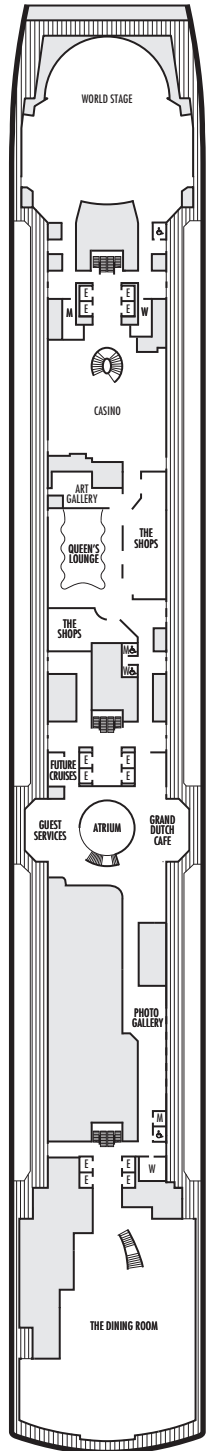

**MAIN DECK**  
Staterooms 1001–1177

**PLAZA DECK**

**PROMENADE DECK**

**BEETHOVEN DECK**  
Staterooms 4001–4221

**GERSHWIN DECK**  
Staterooms 5001–5225

**MOZART DECK**  
Staterooms 6001–6235

- STATEROOM SYMBOL LEGEND**
- Quad (2 lower beds, 1 sofa bed, 1 upper)
  - ⊙ Triple (2 lower beds, 1 upper)
  - Triple (2 lower beds, 1 sofa bed)
  - ⊕ Double (2 lower beds convertible to 1 king-size bed, no Murphy bed, no sofa bed)
  - △ Partially obstructed view
  - + Connecting rooms
  - ◆ Floor-to-ceiling windows
  - ✱ Shower only
  - Uncovered verandah
  - ◆ Staterooms have solid steel verandah railings instead of clear-view Plexiglas® railings

- ACCESSIBILITY STATEROOM SYMBOL LEGEND**
- ♿ Suites SA7094, A6150 & A6148, and staterooms VA8147, VA8145, VA8134, VA8132, I-7108, I-7101, I-6131, I-6116, V5171, V5152, I-5129, I-5112, V5057, V5055, V5054, V5052, V4167, V4146, V4107, V4096, C1134, C1125, C1123, C1121 are fully accessible, roll-in shower only
  - ★ Suites B8101 & SA7092 and staterooms K11049, VB11038, VQ10033, VE8142, VD7049, K6185, VC6158, V5051, V5048, FB1172 & E1165 are ambulatory accessible, shower only with small step, step into bathroom, standard interior and exterior door size

- SHIP SPECIFICATIONS & FACILITIES**
- 2,650 Guests
  - 1,036 Crew
  - 99,500 Gross Tons
  - 975 Feet Long
  - 13 Guest Decks
  - Wrap-around Promenade Deck
  - 12 Restaurants & Cafes
  - 7 Entertainment Venues
  - 7 Lounges/Bars
  - 2 Outdoor Swimming Pools (one with sliding glass roof)
  - Spa & Salon
  - Fitness Center
  - Suite Lounge
  - Duty-free Shops
  - Library/Internet Cafe
  - On-board Wi-Fi Access
  - Casino
  - Sport Courts