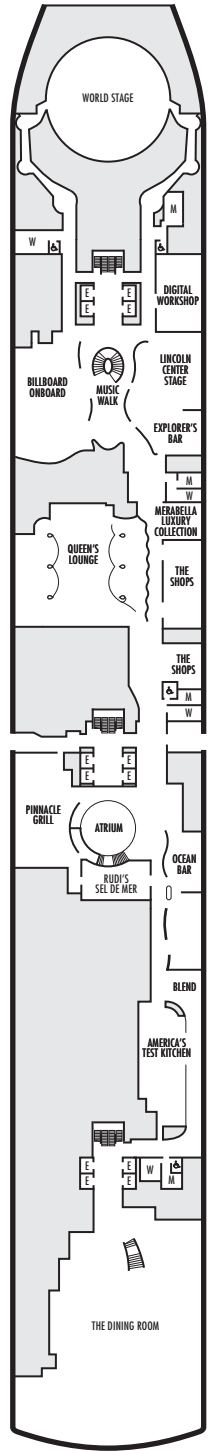

**MAIN DECK**  
Staterooms 1001–1177

**PLAZA DECK**

**PROMENADE DECK**

**BEETHOVEN DECK**  
Staterooms 4001–4221

**GERSHWIN DECK**  
Staterooms 5001–5225

**MOZART DECK**  
Staterooms 6001–6235

- STATEROOM SYMBOL LEGEND**
- Quad (2 lower beds, 1 sofa bed, 1 upper)
  - ⊙ Triple (2 lower beds, 1 upper)
  - Triple (2 lower beds, 1 sofa bed)
  - ⊕ Double (2 lower beds convertible to 1 king-size bed, no Murphy bed, no sofa bed)
  - △ Partially obstructed view
  - + Connecting rooms
  - ◆ Floor-to-ceiling windows
  - ✱ Shower only
  - Uncovered verandah
  - ◆ Staterooms have solid steel verandah railings instead of clear-view Plexiglas® railings

- ACCESSIBILITY STATEROOM SYMBOL LEGEND**
- ♿ Suites SA7094, A6150 & A6148, and staterooms VA8147, VA8145, VA8134, VA8132, I-7108, I-7101, I-6131, I-6116, V5171, V5152, I-5129, I-5112, V5057, V5055, V5054, V5052, V4167, V4146, V4107, V4096, C1134, C1125, C1123, C1121 are fully accessible, roll-in shower only
  - ★ Suites B8101 & SA7092 and staterooms K11049, VB11038, VQ10033, VE8142, VD7049, K6185, VC6158, V5051, V5048, FB1172 & E1165 are ambulatory accessible, shower only with small step, step into bathroom, standard interior and exterior door size

- SHIP SPECIFICATIONS & FACILITIES**
- 2,650 Guests
  - 1,036 Crew
  - 99,500 Gross Tons
  - 975 Feet Long
  - 13 Guest Decks
  - Wrap-around Promenade Deck
  - 12 Restaurants & Cafes
  - 7 Entertainment Venues
  - 7 Lounges/Bars
  - 2 Outdoor Swimming Pools (one with sliding glass roof)
  - Spa & Salon
  - Fitness Center
  - Suite Lounge
  - Duty-free Shops
  - Library/Internet Cafe
  - On-board Wi-Fi Access
  - Casino
  - Sport Courts

**Important Note:** Not all staterooms within each category have the same furniture configuration and/or facilities. Appropriate symbols within the rooms on the deck plans describe differences from the stateroom descriptions below.