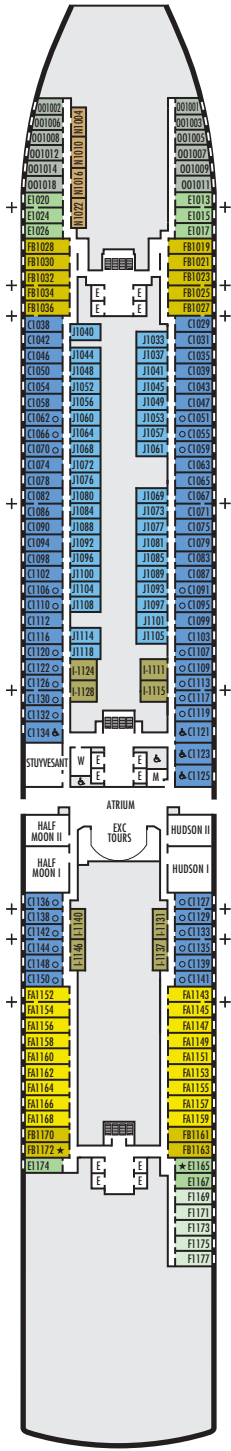

**MAIN DECK**  
Staterooms 1001–1177

**PLAZA DECK**

**PROMENADE DECK**

**BEETHOVEN DECK**  
Staterooms 4001–4221

**GERSHWIN DECK**  
Staterooms 5001–5225

**MOZART DECK**  
Staterooms 6001–6235

- STATEROOM SYMBOL LEGEND**
- Quad (2 lower beds, 1 sofa bed, 1 upper)
  - ⊙ Triple (2 lower beds, 1 upper)
  - Triple (2 lower beds, 1 sofa bed)
  - ⊕ Double (2 lower beds convertible to 1 king-size bed, no Murphy bed, no sofa bed)
  - △ Partially obstructed view
  - + Connecting rooms
  - ◆ Floor-to-ceiling windows
  - ✱ Shower only
  - Uncovered verandah
  - ◆ Staterooms have solid steel verandah railings instead of clear-view Plexiglas® railings

- ACCESSIBILITY STATEROOM SYMBOL LEGEND**
- ♿ Suites SA7094, A6150 & A6148, and staterooms VA8147, VA8145, VA8134, VA8132, I-7108, I-7101, I-6131, I-6116, V5171, V5152, I-5129, I-5112, V5057, V5055, V5054, V5052, V4167, V4146, V4107, V4096, C1134, C1125, C1123, C1121 are fully accessible, roll-in shower only
  - ★ Suites B8101 & SA7092 and staterooms K11049, VB11038, VQ10033, VE8142, VD7049, K6185, VC6158, V5051, V5048, FB1172 & E1165 are ambulatory accessible, shower only with small step, step into bathroom, standard interior and exterior door size

- SHIP SPECIFICATIONS & FACILITIES**
- 2,650 Guests
  - 1,036 Crew
  - 99,500 Gross Tons
  - 975 Feet Long
  - 13 Guest Decks
  - Wrap-around Promenade Deck
  - 12 Restaurants & Cafes
  - 7 Entertainment Venues
  - 7 Lounges/Bars
  - 2 Outdoor Swimming Pools (one with sliding glass roof)
  - Spa & Salon
  - Fitness Center
  - Suite Lounge
  - Duty-free Shops
  - Library/Internet Cafe
  - On-board Wi-Fi Access
  - Casino
  - Sport Courts

**Important Note:** Not all staterooms within each category have the same furniture configuration and/or facilities. Appropriate symbols within the rooms on the deck plans describe differences from the stateroom descriptions below.