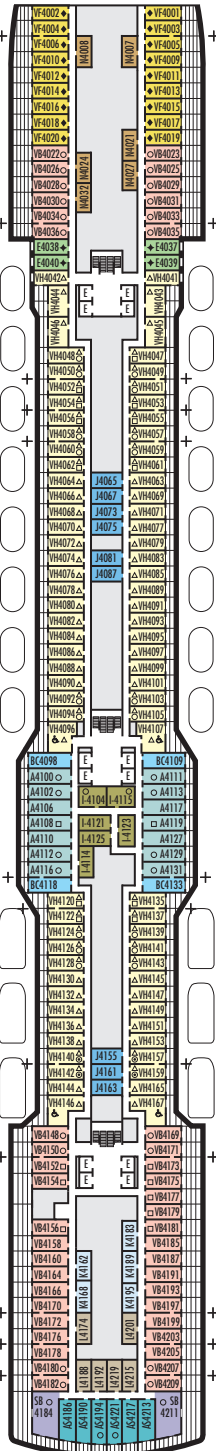

**MAIN DECK**  
Staterooms 1001–1177

**PLAZA DECK**

**PROMENADE DECK**

**BEETHOVEN DECK**  
Staterooms 4001–4221

**GERSHWIN DECK**  
Staterooms 5001–5225

**MOZART DECK**  
Staterooms 6001–6235

- STATEROOM SYMBOL LEGEND**
- Quad (2 lower beds, 1 sofa bed, 1 upper)
  - ⊙ Triple (2 lower beds, 1 upper)
  - Triple (2 lower beds, 1 sofa bed)
  - ⊕ Double (2 lower beds convertible to 1 king-size bed, no Murphy bed, no sofa bed)
  - △ Partially obstructed view
  - + Connecting rooms
  - ◆ Floor-to-ceiling windows
  - ✱ Shower only
  - Uncovered verandah
  - ◆ Staterooms have solid steel verandah railings instead of clear-view Plexiglas® railings

- ACCESSIBILITY STATEROOM SYMBOL LEGEND**
- ♿ Suites SA7094, A6150 & A6148, and staterooms VA8147, VA8145, VA8134, VA8132, I-7108, I-7101, I-6131, I-6116, V5171, V5152, I-5129, I-5112, V5057, V5055, V5054, V5052, V4167, V4146, V4107, V4096, C1134, C1125, C1123, C1121 are fully accessible, roll-in shower only
  - ★ Suites B8101 & SA7092 and staterooms K11049, VB11038, VQ10033, VE8142, VD7049, K6185, VC6158, V5051, V5048, FB1172 & E1165 are ambulatory accessible, shower only with small step, step into bathroom, standard interior and exterior door size

- SHIP SPECIFICATIONS & FACILITIES**
- 2,650 Guests
  - 1,036 Crew
  - 99,500 Gross Tons
  - 975 Feet Long
  - 13 Guest Decks
  - Wrap-around Promenade Deck
  - 12 Restaurants & Cafes
  - 7 Entertainment Venues
  - 7 Lounges/Bars
  - 2 Outdoor Swimming Pools (one with sliding glass roof)
  - Spa & Salon
  - Fitness Center
  - Suite Lounge
  - Duty-free Shops
  - Library/Internet Cafe
  - On-board Wi-Fi Access
  - Casino
  - Sport Courts

**SCHUBERT DECK**  
Staterooms 7001–7195

**NAVIGATION DECK**  
Staterooms 8001–8201

**LIDO DECK**

**PANORAMA DECK**  
Staterooms 10001–10055

**SUN DECK**  
Staterooms 11001–11058

**MS KONINGS DAM**

**DECK PLANS & STATEROOMS**