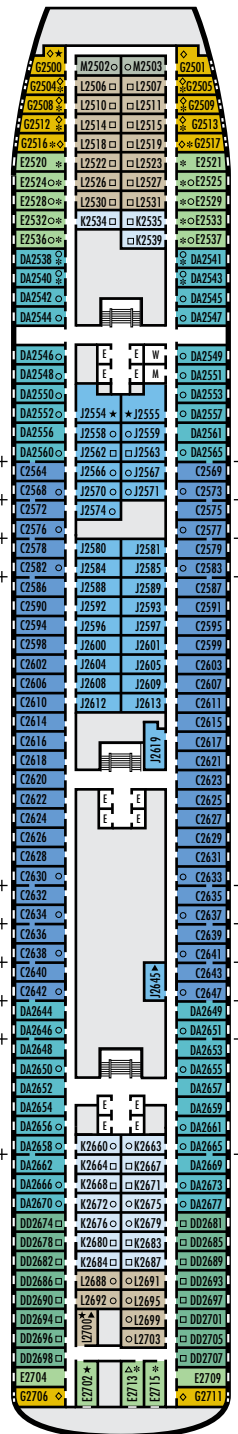

DOLPHIN DECK
Staterooms 1800–1964

MAIN DECK
Staterooms 2500–2715

LOWER PROMENADE DECK
Staterooms 3300–3433

PROMENADE DECK

UPPER PROMENADE DECK

STATEROOM SYMBOL LEGEND

- Quad (2 lower beds, 1 sofa bed, 1 upper)
- Triple (2 lower beds, 1 sofa bed)
- ▲ 2 lower beds or converts to 1 queen-size
- △ Partial sea view
- × Fully obstructed view
- * Shower only
- Bath tub & shower
- + Connecting rooms
- ◇ These staterooms have portholes instead of windows

ACCESSIBILITY STATEROOM SYMBOL LEGEND

- ♿ Suites B6228 & B6225 and stateroom EE3431 are fully accessible, roll-in shower only
- ▼ Suites SA7058 & SA7057 are fully accessible with single side approach to the bed with bathtub & roll-in shower. Staterooms DA6104, G1805 & G1804 are fully accessible with single side approach to the bed, roll-in shower only.
- ★ Staterooms HH3433, HH3428, H3394, H3393, E2702, L2700, J2555, J2554, G2500, FF1964, FF1955, G1807 & G1806 are ambulatory accessible, roll-in shower only

SHIP SPECIFICATIONS & FACILITIES

- 1,380 Guests
- 604 Crew
- 62,735 Gross Tons
- 781 Feet Long
- 9 Guest Decks
- Wraparound Promenade Deck
- 6 Restaurants & Cafes
- 6 Entertainment Venues
- 9 Lounges/Bars
- 2 Outdoor Swimming Pools (one with sliding glass roof)
- Spa & Salon
- Fitness Center
- Suite Lounge
- Duty-free Shops
- Library/Internet Cafe
- Onboard Wi-Fi Access
- Casino
- Sport Courts

Important Note: Not all staterooms within each category have the same furniture configuration and/or facilities. Appropriate symbols within the rooms on the deck plans describe differences from the stateroom descriptions below.