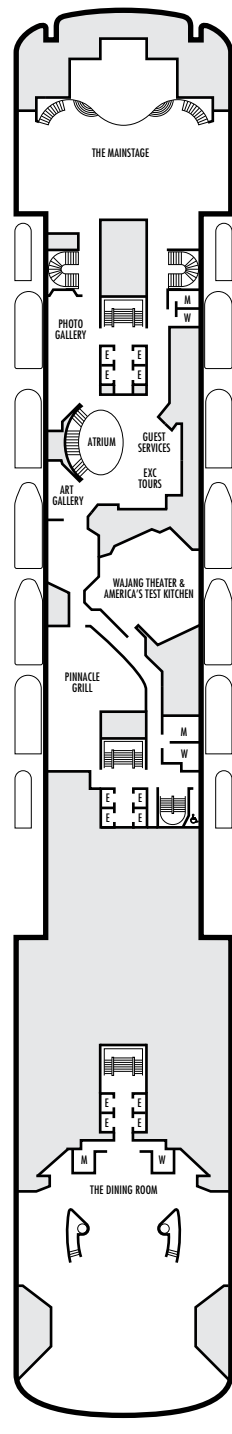

DOLPHIN DECK
Staterooms 1800–1964

MAIN DECK
Staterooms 2500–2715

LOWER PROMENADE DECK
Staterooms 3300–3433

PROMENADE DECK

UPPER PROMENADE DECK

STATEROOM SYMBOL LEGEND

- Quad (2 lower beds, 1 sofa bed, 1 upper)
- Triple (2 lower beds, 1 sofa bed)
- ▲ 2 lower beds or converts to 1 queen-size
- △ Partial sea view
- × Fully obstructed view
- * Shower only
- Bath tub & shower
- + Connecting rooms
- ◇ These staterooms have portholes instead of windows

ACCESSIBILITY STATEROOM SYMBOL LEGEND

- ♿ Suites B6228 & B6225 and stateroom EE3431 are fully accessible, roll-in shower only
- ▼ Suites SA7058 & SA7057 are fully accessible with single side approach to the bed with bathtub & roll-in shower. Staterooms DA6104, G1805 & G1804 are fully accessible with single side approach to the bed, roll-in shower only.
- ★ Staterooms HH3433, HH3428, H3394, H3393, E2702, L2700, J2555, J2554, G2500, FF1964, FF1955, G1807 & G1806 are ambulatory accessible, roll-in shower only

SHIP SPECIFICATIONS & FACILITIES

- 1,380 Guests
- 604 Crew
- 62,735 Gross Tons
- 781 Feet Long
- 9 Guest Decks
- Wraparound Promenade Deck
- 6 Restaurants & Cafes
- 6 Entertainment Venues
- 9 Lounges/Bars
- 2 Outdoor Swimming Pools (one with sliding glass roof)
- Spa & Salon
- Fitness Center
- Suite Lounge
- Duty-free Shops
- Library/Internet Cafe
- Onboard Wi-Fi Access
- Casino
- Sport Courts

Important Note: Not all staterooms within each category have the same furniture configuration and/or facilities. Appropriate symbols within the rooms on the deck plans describe differences from the stateroom descriptions below.