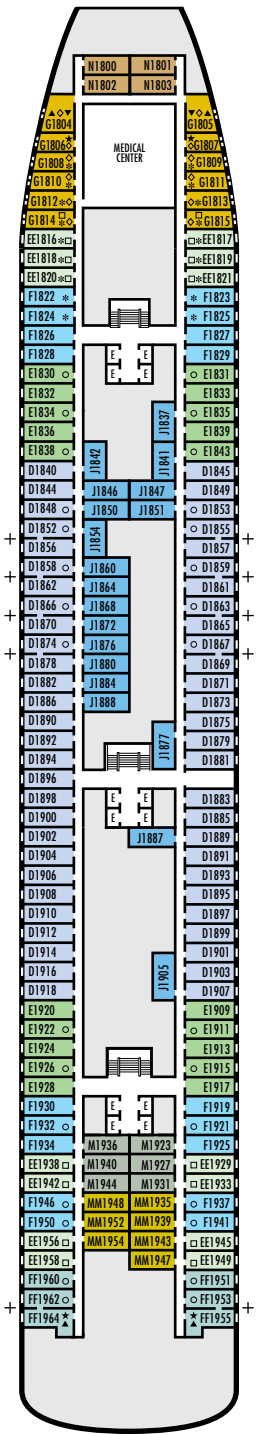

DOLPHIN DECK
Staterooms 1800–1964

MAIN DECK
Staterooms 2500–2715

LOWER PROMENADE DECK
Staterooms 3300–3433

PROMENADE DECK

UPPER PROMENADE DECK

STATEROOM SYMBOL LEGEND

- Quad (2 lower beds, 1 sofa bed, 1 upper)
- Triple (2 lower beds, 1 sofa bed)
- ▲ 2 lower beds or converts to 1 queen-size
- △ Partial sea view
- × Fully obstructed view
- * Shower only
- Bath tub & shower
- + Connecting rooms
- ◇ These staterooms have portholes instead of windows

ACCESSIBILITY STATEROOM SYMBOL LEGEND

- ♿ Suites B6228 & B6225 and stateroom EE3431 are fully accessible, roll-in shower only
- ▼ Suites SA7058 & SA7057 are fully accessible with single side approach to the bed with bathtub & roll-in shower. Staterooms DA6104, G1805 & G1804 are fully accessible with single side approach to the bed, roll-in shower only.
- ★ Staterooms HH3433, HH3428, H3394, H3393, E2702, L2700, J2555, J2554, G2500, FF1964, FF1955, G1807 & G1806 are ambulatory accessible, roll-in shower only

SHIP SPECIFICATIONS & FACILITIES

- 1,380 Guests
- 604 Crew
- 62,735 Gross Tons
- 781 Feet Long
- 9 Guest Decks
- Wraparound Promenade Deck
- 6 Restaurants & Cafes
- 6 Entertainment Venues
- 9 Lounges/Bars
- 2 Outdoor Swimming Pools (one with sliding glass roof)
- Spa & Salon
- Fitness Center
- Suite Lounge
- Duty-free Shops
- Library/Internet Cafe
- Onboard Wi-Fi Access
- Casino
- Sport Courts

Important Note: Not all staterooms within each category have the same furniture configuration and/or facilities. Appropriate symbols within the rooms on the deck plans describe differences from the stateroom descriptions below.