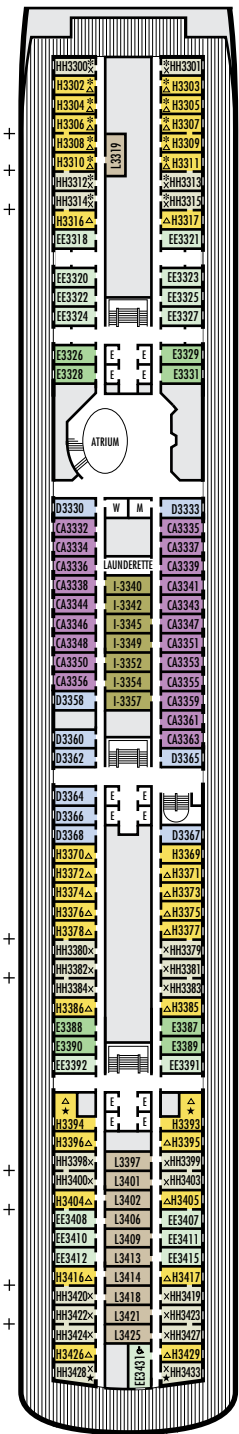

DOLPHIN DECK
Staterooms 1800–1964

MAIN DECK
Staterooms 2500–2715

LOWER PROMENADE DECK
Staterooms 3300–3433

PROMENADE DECK

UPPER PROMENADE DECK

STATEROOM SYMBOL LEGEND

- Quad (2 lower beds, 1 sofa bed, 1 upper)
- Triple (2 lower beds, 1 sofa bed)
- ▲ 2 lower beds or converts to 1 queen-size
- △ Partial sea view
- × Fully obstructed view
- * Shower only
- Bath tub & shower
- + Connecting rooms
- ◇ These staterooms have portholes instead of windows

ACCESSIBILITY STATEROOM SYMBOL LEGEND

- ♿ Suites B6228 & B6225 and stateroom EE3431 are fully accessible, roll-in shower only
- ▼ Suites SA7058 & SA7057 are fully accessible with single side approach to the bed with bathtub & roll-in shower. Staterooms DA6104, G1805 & G1804 are fully accessible with single side approach to the bed, roll-in shower only.
- ★ Staterooms HH3433, HH3428, H3394, H3393, E2702, L2700, J2555, J2554, G2500, FF1964, FF1955, G1807 & G1806 are ambulatory accessible, roll-in shower only

SHIP SPECIFICATIONS & FACILITIES

- 1,380 Guests
- 604 Crew
- 62,735 Gross Tons
- 781 Feet Long
- 9 Guest Decks
- Wraparound Promenade Deck
- 6 Restaurants & Cafes
- 6 Entertainment Venues
- 9 Lounges/Bars
- 2 Outdoor Swimming Pools (one with sliding glass roof)
- Spa & Salon
- Fitness Center
- Suite Lounge
- Duty-free Shops
- Library/Internet Cafe
- Onboard Wi-Fi Access
- Casino
- Sport Courts

Important Note: Not all staterooms within each category have the same furniture configuration and/or facilities. Appropriate symbols within the rooms on the deck plans describe differences from the stateroom descriptions below.