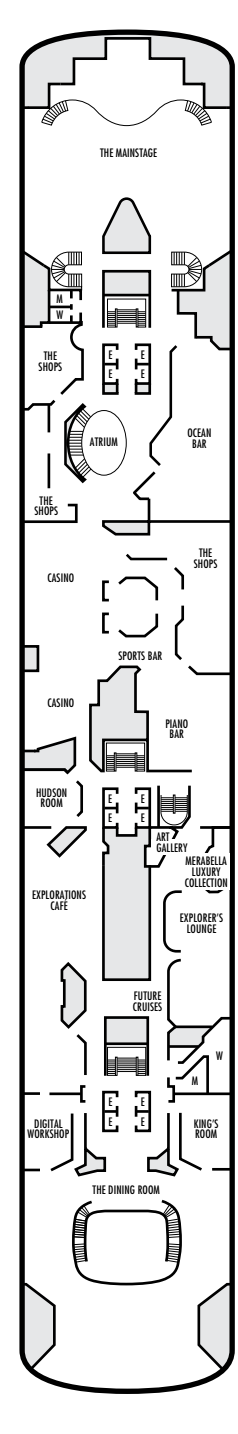

DOLPHIN DECK
Staterooms 1800–1964

MAIN DECK
Staterooms 2500–2715

LOWER PROMENADE DECK
Staterooms 3300–3433

PROMENADE DECK

UPPER PROMENADE DECK

STATEROOM SYMBOL LEGEND

- Quad (2 lower beds, 1 sofa bed, 1 upper)
- Triple (2 lower beds, 1 sofa bed)
- ▲ 2 lower beds or converts to 1 queen-size
- △ Partial sea view
- × Fully obstructed view
- * Shower only
- Bath tub & shower
- + Connecting rooms
- ◇ These staterooms have portholes instead of windows

ACCESSIBILITY STATEROOM SYMBOL LEGEND

- ♿ Suites B6228 & B6225 and stateroom EE3431 are fully accessible, roll-in shower only
- ▼ Suites SA7058 & SA7057 are fully accessible with single side approach to the bed with bathtub & roll-in shower. Staterooms DA6104, G1805 & G1804 are fully accessible with single side approach to the bed, roll-in shower only.
- ★ Staterooms HH3433, HH3428, H3394, H3393, E2702, L2700, J2555, J2554, G2500, FF1964, FF1955, G1807 & G1806 are ambulatory accessible, roll-in shower only

SHIP SPECIFICATIONS & FACILITIES

- 1,380 Guests
- 604 Crew
- 62,735 Gross Tons
- 781 Feet Long
- 9 Guest Decks
- Wraparound Promenade Deck
- 6 Restaurants & Cafes
- 6 Entertainment Venues
- 9 Lounges/Bars
- 2 Outdoor Swimming Pools (one with sliding glass roof)
- Spa & Salon
- Fitness Center
- Suite Lounge
- Duty-free Shops
- Library/Internet Cafe
- Onboard Wi-Fi Access
- Casino
- Sport Courts