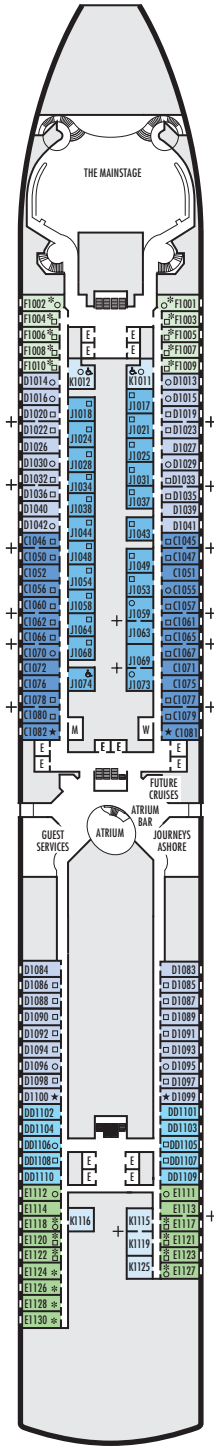

**MAIN DECK**  
Staterooms 1001–1130

**LOWER PROMENADE DECK**

**PROMENADE DECK**

**UPPER PROMENADE DECK**  
Staterooms 4001–4187

**VERANDAH DECK**  
Staterooms 5001–5193

**UPPER VERANDAH DECK**  
Staterooms 6001–6181

**STATEROOM SYMBOL LEGEND**

- Quad (2 lower beds, 1 sofa bed, 1 upper)
- Triple (2 lower beds, 1 sofa bed)
- △ Partial sea view
- X Fully obstructed view
- ⊕ Connecting rooms
- \* Shower only
- ♣ Single-sink vanity, bathtub only
- ♠ Single-sink vanity
- ◆ Staterooms have solid steel verandah railings instead of clear-view Plexiglas® railings

**ACCESSIBILITY STATEROOM SYMBOL LEGEND**

- ♿ Staterooms I-8033, VB6002, VB6001, J1074, K1012 & K1011 are fully accessible, roll-in shower only
- ▼ Suites SA7058 & SA7057 are fully accessible with single side approach to the bed, bathtub and roll-in shower. Suites SY5002 & SY5001 are fully accessible with single side approach to the bed, roll-in shower only.
- ★ Staterooms VA8119, VA8116, VA8026, VA8025, V6052, V6049, V5140, V5135, V5054, V5051, VA4134, VA4131, H4092, H4089, VA4052, VA4051, D1100, D1099, C1082 & C1081 are ambulatory accessible, roll-in shower only

**SHIP SPECIFICATIONS & FACILITIES**

- 2,104 Guests
- 876 Crew
- 86,273 Gross Tons
- 936 Feet Long
- 11 Guest Decks
- Wraparound Promenade Deck
- 8 Restaurants & Cafes
- 5 Entertainment Venues
- 12 Lounges/Bars
- 2 Outdoor Swimming Pools (one with sliding glass roof)
- Spa & Salon
- Fitness Center
- Suite Lounge
- Duty-free Shops
- Library/Internet Cafe
- Onboard Wi-Fi Access
- Casino
- Sport Courts