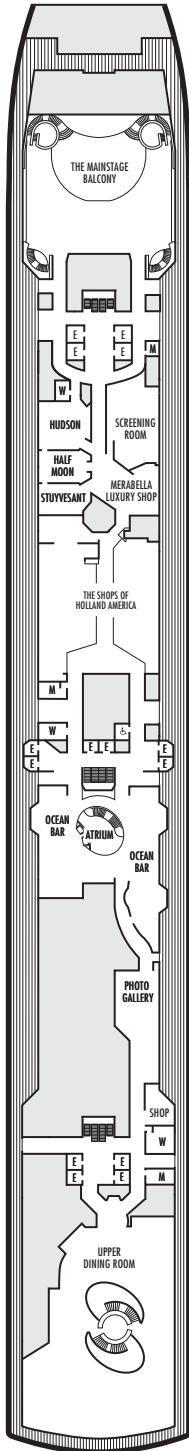

**MAIN DECK**  
Staterooms 1001–1130

**LOWER PROMENADE DECK**

**PROMENADE DECK**

**UPPER PROMENADE DECK**  
Staterooms 4001–4187

**VERANDAH DECK**  
Staterooms 5001–5193

**UPPER VERANDAH DECK**  
Staterooms 6001–6181

**STATEROOM SYMBOL LEGEND**

- Quad (2 lower beds, 1 sofa bed, 1 upper)
- Triple (2 lower beds, 1 sofa bed)
- △ Partial sea view
- X Fully obstructed view
- ⊕ Connecting rooms
- \* Shower only
- ♣ Single-sink vanity, bathtub only
- ♠ Single-sink vanity
- ◆ Staterooms have solid steel verandah railings instead of clear-view Plexiglas® railings

**ACCESSIBILITY STATEROOM SYMBOL LEGEND**

- ♿ Staterooms I-8033, VB6002, VB6001, J1074, K1012 & K1011 are fully accessible, roll-in shower only
- ▼ Suites SA7058 & SA7057 are fully accessible with single side approach to the bed, bathtub and roll-in shower. Suites SY5002 & SY5001 are fully accessible with single side approach to the bed, roll-in shower only.
- ★ Staterooms VA8119, VA8116, VA8026, VA8025, V6052, V6049, V5140, V5135, V5054, V5051, VA4134, VA4131, H4092, H4089, VA4052, VA4051, D1100, D1099, C1082 & C1081 are ambulatory accessible, roll-in shower only