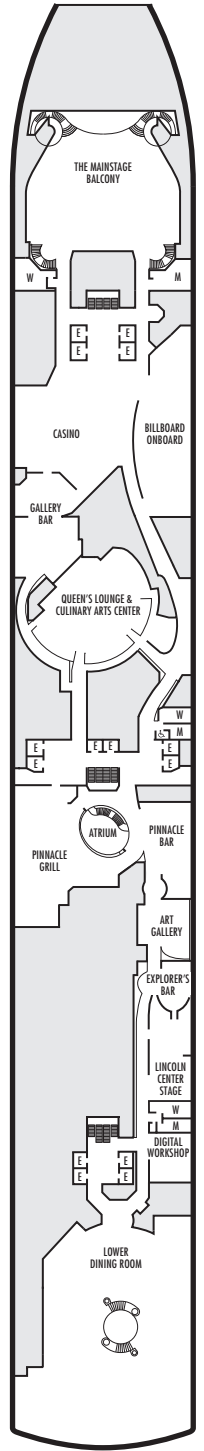

**MAIN DECK**  
Staterooms 1001–1130

**LOWER PROMENADE DECK**

**PROMENADE DECK**

**UPPER PROMENADE DECK**  
Staterooms 4001–4187

**VERANDAH DECK**  
Staterooms 5001–5193

**UPPER VERANDAH DECK**  
Staterooms 6001–6181

**STATEROOM SYMBOL LEGEND**

- Quad (2 lower beds, 1 sofa bed, 1 upper)
- Triple (2 lower beds, 1 sofa bed)
- △ Partial sea view
- X Fully obstructed view
- ⊕ Connecting rooms
- \* Shower only
- ♣ Single-sink vanity, bathtub only
- ♠ Single-sink vanity
- ◆ Staterooms have solid steel verandah railings instead of clear-view Plexiglas® railings

**ACCESSIBILITY STATEROOM SYMBOL LEGEND**

- ♿ Staterooms I-8033, VB6002, VB6001, J1074, K1012 & K1011 are fully accessible, roll-in shower only
- ▼ Suites SA7058 & SA7057 are fully accessible with single side approach to the bed, bathtub and roll-in shower. Suites SY5002 & SY5001 are fully accessible with single side approach to the bed, roll-in shower only.
- ★ Staterooms VA8119, VA8116, VA8026, VA8025, V6052, V6049, V5140, V5135, V5054, V5051, VA4134, VA4131, H4092, H4089, VA4052, VA4051, D1100, D1099, C1082 & C1081 are ambulatory accessible, roll-in shower only

**SHIP SPECIFICATIONS & FACILITIES**

- 2,104 Guests
- 876 Crew
- 86,273 Gross Tons
- 936 Feet Long
- 11 Guest Decks
- Wraparound Promenade Deck
- 8 Restaurants & Cafes
- 5 Entertainment Venues
- 12 Lounges/Bars
- 2 Outdoor Swimming Pools (one with sliding glass roof)
- Spa & Salon
- Fitness Center
- Suite Lounge
- Duty-free Shops
- Library/Internet Cafe
- Onboard Wi-Fi Access
- Casino
- Sport Courts