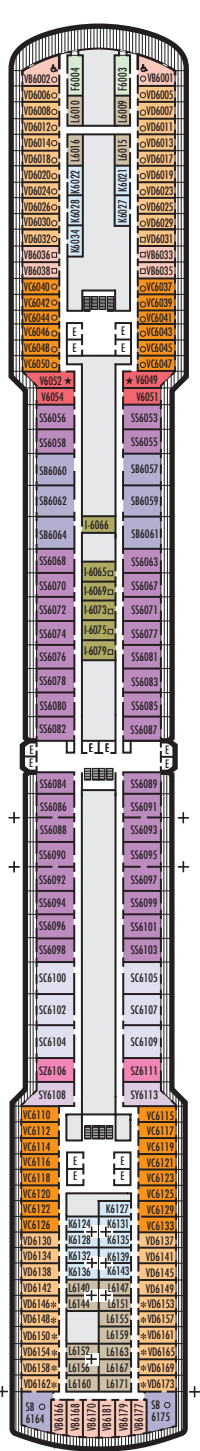

**MAIN DECK**  
Staterooms 1001–1130

**LOWER PROMENADE DECK**

**PROMENADE DECK**

**UPPER PROMENADE DECK**  
Staterooms 4001–4187

**VERANDAH DECK**  
Staterooms 5001–5193

**UPPER VERANDAH DECK**  
Staterooms 6001–6181

**STATEROOM SYMBOL LEGEND**

- Quad (2 lower beds, 1 sofa bed, 1 upper)
- Triple (2 lower beds, 1 sofa bed)
- △ Partial sea view
- X Fully obstructed view
- ⊕ Connecting rooms
- \* Shower only
- ♣ Single-sink vanity, bathtub only
- ♠ Single-sink vanity
- ◆ Staterooms have solid steel verandah railings instead of clear-view Plexiglas® railings

**ACCESSIBILITY STATEROOM SYMBOL LEGEND**

- ♿ Staterooms I-8033, VB6002, VB6001, J1074, K1012 & K1011 are fully accessible, roll-in shower only
- ▼ Suites SA7058 & SA7057 are fully accessible with single side approach to the bed, bathtub and roll-in shower. Suites SY5002 & SY5001 are fully accessible with single side approach to the bed, roll-in shower only.
- ★ Staterooms VA8119, VA8116, VA8026, VA8025, V6052, V6049, V5140, V5135, V5054, V5051, VA4134, VA4131, H4092, H4089, VA4052, VA4051, D1100, D1099, C1082 & C1081 are ambulatory accessible, roll-in shower only

**SHIP SPECIFICATIONS & FACILITIES**

- 2,104 Guests
- 876 Crew
- 86,273 Gross Tons
- 936 Feet Long
- 11 Guest Decks
- Wraparound Promenade Deck
- 8 Restaurants & Cafes
- 5 Entertainment Venues
- 12 Lounges/Bars
- 2 Outdoor Swimming Pools (one with sliding glass roof)
- Spa & Salon
- Fitness Center
- Suite Lounge
- Duty-free Shops
- Library/Internet Cafe
- Onboard Wi-Fi Access
- Casino
- Sport Courts