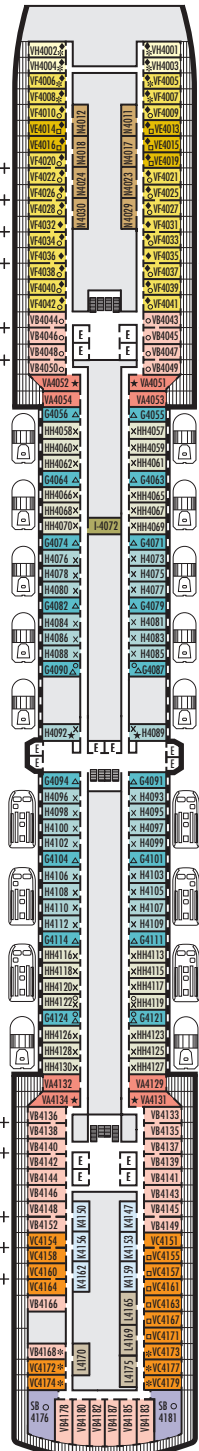

**MAIN DECK**  
Staterooms 1001–1130

**LOWER PROMENADE DECK**

**PROMENADE DECK**

**UPPER PROMENADE DECK**  
Staterooms 4001–4187

**VERANDAH DECK**  
Staterooms 5001–5193

**UPPER VERANDAH DECK**  
Staterooms 6001–6181

**STATEROOM SYMBOL LEGEND**

- Quad (2 lower beds, 1 sofa bed, 1 upper)
- Triple (2 lower beds, 1 sofa bed)
- △ Partial sea view
- X Fully obstructed view
- ⊕ Connecting rooms
- \* Shower only
- ♣ Single-sink vanity, bathtub only
- ♠ Single-sink vanity
- ◆ Staterooms have solid steel verandah railings instead of clear-view Plexiglas® railings

**ACCESSIBILITY STATEROOM SYMBOL LEGEND**

- ♿ Staterooms I-8033, VB6002, VB6001, J1074, K1012 & K1011 are fully accessible, roll-in shower only
- ▼ Suites SA7058 & SA7057 are fully accessible with single side approach to the bed, bathtub and roll-in shower. Suites SY5002 & SY5001 are fully accessible with single side approach to the bed, roll-in shower only.
- ★ Staterooms VA8119, VA8116, VA8026, VA8025, V6052, V6049, V5140, V5135, V5054, V5051, VA4134, VA4131, H4092, H4089, VA4052, VA4051, D1100, D1099, C1082 & C1081 are ambulatory accessible, roll-in shower only

**SHIP SPECIFICATIONS & FACILITIES**

- 2,104 Guests
- 876 Crew
- 86,273 Gross Tons
- 936 Feet Long
- 11 Guest Decks
- Wraparound Promenade Deck
- 8 Restaurants & Cafes
- 5 Entertainment Venues
- 12 Lounges/Bars
- 2 Outdoor Swimming Pools (one with sliding glass roof)
- Spa & Salon
- Fitness Center
- Suite Lounge
- Duty-free Shops
- Library/Internet Cafe
- Onboard Wi-Fi Access
- Casino
- Sport Courts