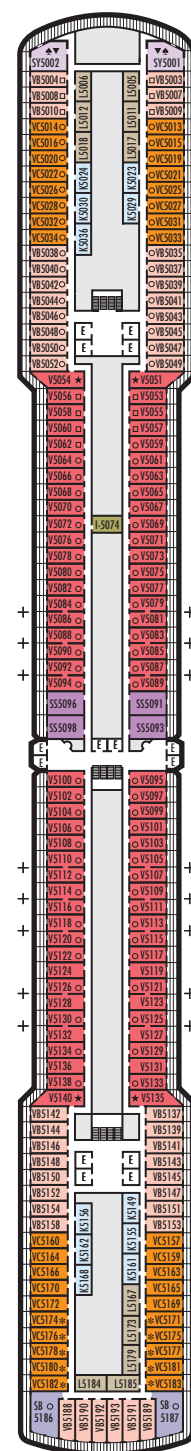

**MAIN DECK**  
Staterooms 1001–1130

**LOWER PROMENADE DECK**

**PROMENADE DECK**

**UPPER PROMENADE DECK**  
Staterooms 4001–4187

**VERANDAH DECK**  
Staterooms 5001–5193

**UPPER VERANDAH DECK**  
Staterooms 6001–6181

**STATEROOM SYMBOL LEGEND**

- Quad (2 lower beds, 1 sofa bed, 1 upper)
- Triple (2 lower beds, 1 sofa bed)
- △ Partial sea view
- X Fully obstructed view
- ⊕ Connecting rooms
- \* Shower only
- ♣ Single-sink vanity, bathtub only
- ♠ Single-sink vanity
- ◆ Staterooms have solid steel verandah railings instead of clear-view Plexiglas® railings

**ACCESSIBILITY STATEROOM SYMBOL LEGEND**

- ♿ Staterooms I-8033, VB6002, VB6001, J1074, K1012 & K1011 are fully accessible, roll-in shower only
- ▼ Suites SA7058 & SA7057 are fully accessible with single side approach to the bed, bathtub and roll-in shower. Suites SY5002 & SY5001 are fully accessible with single side approach to the bed, roll-in shower only.
- ★ Staterooms VA8119, VA8116, VA8026, VA8025, V6052, V6049, V5140, V5135, V5054, V5051, VA4134, VA4131, H4092, H4089, VA4052, VA4051, D1100, D1099, C1082 & C1081 are ambulatory accessible, roll-in shower only

**SHIP SPECIFICATIONS & FACILITIES**

- 2,104 Guests
- 876 Crew
- 86,273 Gross Tons
- 936 Feet Long
- 11 Guest Decks
- Wraparound Promenade Deck
- 8 Restaurants & Cafes
- 5 Entertainment Venues
- 12 Lounges/Bars
- 2 Outdoor Swimming Pools (one with sliding glass roof)
- Spa & Salon
- Fitness Center
- Suite Lounge
- Duty-free Shops
- Library/Internet Cafe
- Onboard Wi-Fi Access
- Casino
- Sport Courts