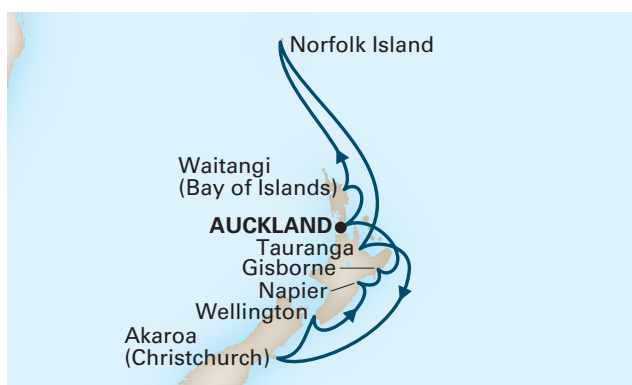

Holland America Line®  
SAVOR THE JOURNEY

# CLOSE TO HOME EXC VOYAGES

SPACIOUS, ELEGANT SHIPS • GRACIOUS, AWARD-WINNING SERVICE • EXQUISITE DINING  
EXTENSIVE ACTIVITIES AND ENRICHMENT PROGRAMMES • COMPELLING WORLDWIDE ITINERARIES

Cruise fare includes meals and entertainment onboard, government fees and port charges