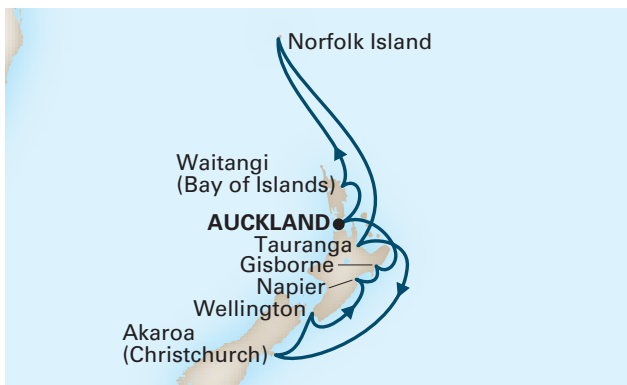

**SPACIOUS, ELEGANT SHIPS • GRACIOUS, AWARD-WINNING SERVICE • EXQUISITE DINING
EXTENSIVE ACTIVITIES AND ENRICHMENT PROGRAMMES • COMPELLING WORLDWIDE ITINERARIES**

Cruise fare includes meals and entertainment onboard, government fees and port charges

NEW ZEALAND & BEYOND

12 Nights Auckland Return
Departing 26 November 2018

from **\$2,749^{pp}**
Interior Stateroom (Category MM)

FREE UPGRADE TO OCEANVIEW
(Obstructed Oceanview, Category H)

NEW ZEALAND PANORAMA

13 Nights Auckland to Sydney
Departing 08 December 2018

from **\$2,919^{pp}**
Interior Stateroom (Category MM)

FREE UPGRADE TO OCEANVIEW
(Obstructed Oceanview, Category H)

INTRODUCING EXC IN-DEPTH™ VOYAGES

Your Journey, Your Passion

Holland America Line have created an innovative and customised approach to cruising for seasoned travellers like you who are curious, thoughtful and eager to find new ways to see and understand the world. EXC In-Depth Voyages will enable you to explore the most fascinating corners of the globe through the prism of your own personal interests and passions.