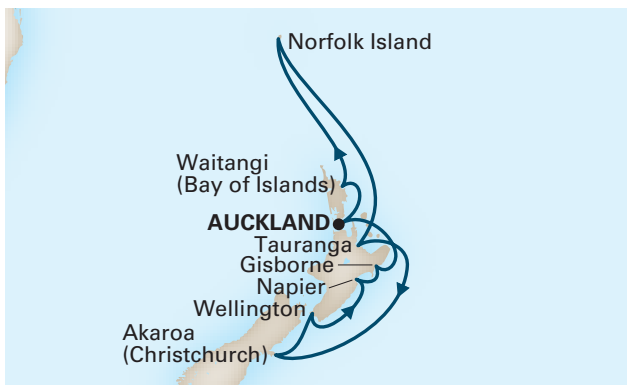

**SPACIOUS, ELEGANT SHIPS • GRACIOUS, AWARD-WINNING SERVICE • EXQUISITE DINING
EXTENSIVE ACTIVITIES AND ENRICHMENT PROGRAMMES • COMPELLING WORLDWIDE ITINERARIES**

Cruise fare includes meals and entertainment onboard, government fees and port charges

NEW ZEALAND & BEYOND

12 Nights Auckland Return
Departing 26 November 2018

from **\$3,199^{pp}**
Interior Stateroom (Category MM)

FREE UPGRADE TO OCEANVIEW
(Obstructed Oceanview, Category H)

NEW ZEALAND PANORAMA

13 Nights Auckland to Sydney
Departing 08 December 2018

from **\$3,199^{pp}**
Interior Stateroom (Category MM)

FREE UPGRADE TO OCEANVIEW
(Obstructed Oceanview, Category H)

INTRODUCING EXC IN-DEPTH™ VOYAGES

Your Journey, Your Passion

Holland America Line have created an innovative and customised approach to cruising for seasoned travellers like you who are curious, thoughtful and eager to find new ways to see and understand the world. EXC In-Depth Voyages will enable you to explore the most fascinating corners of the globe through the prism of your own personal interests and passions.