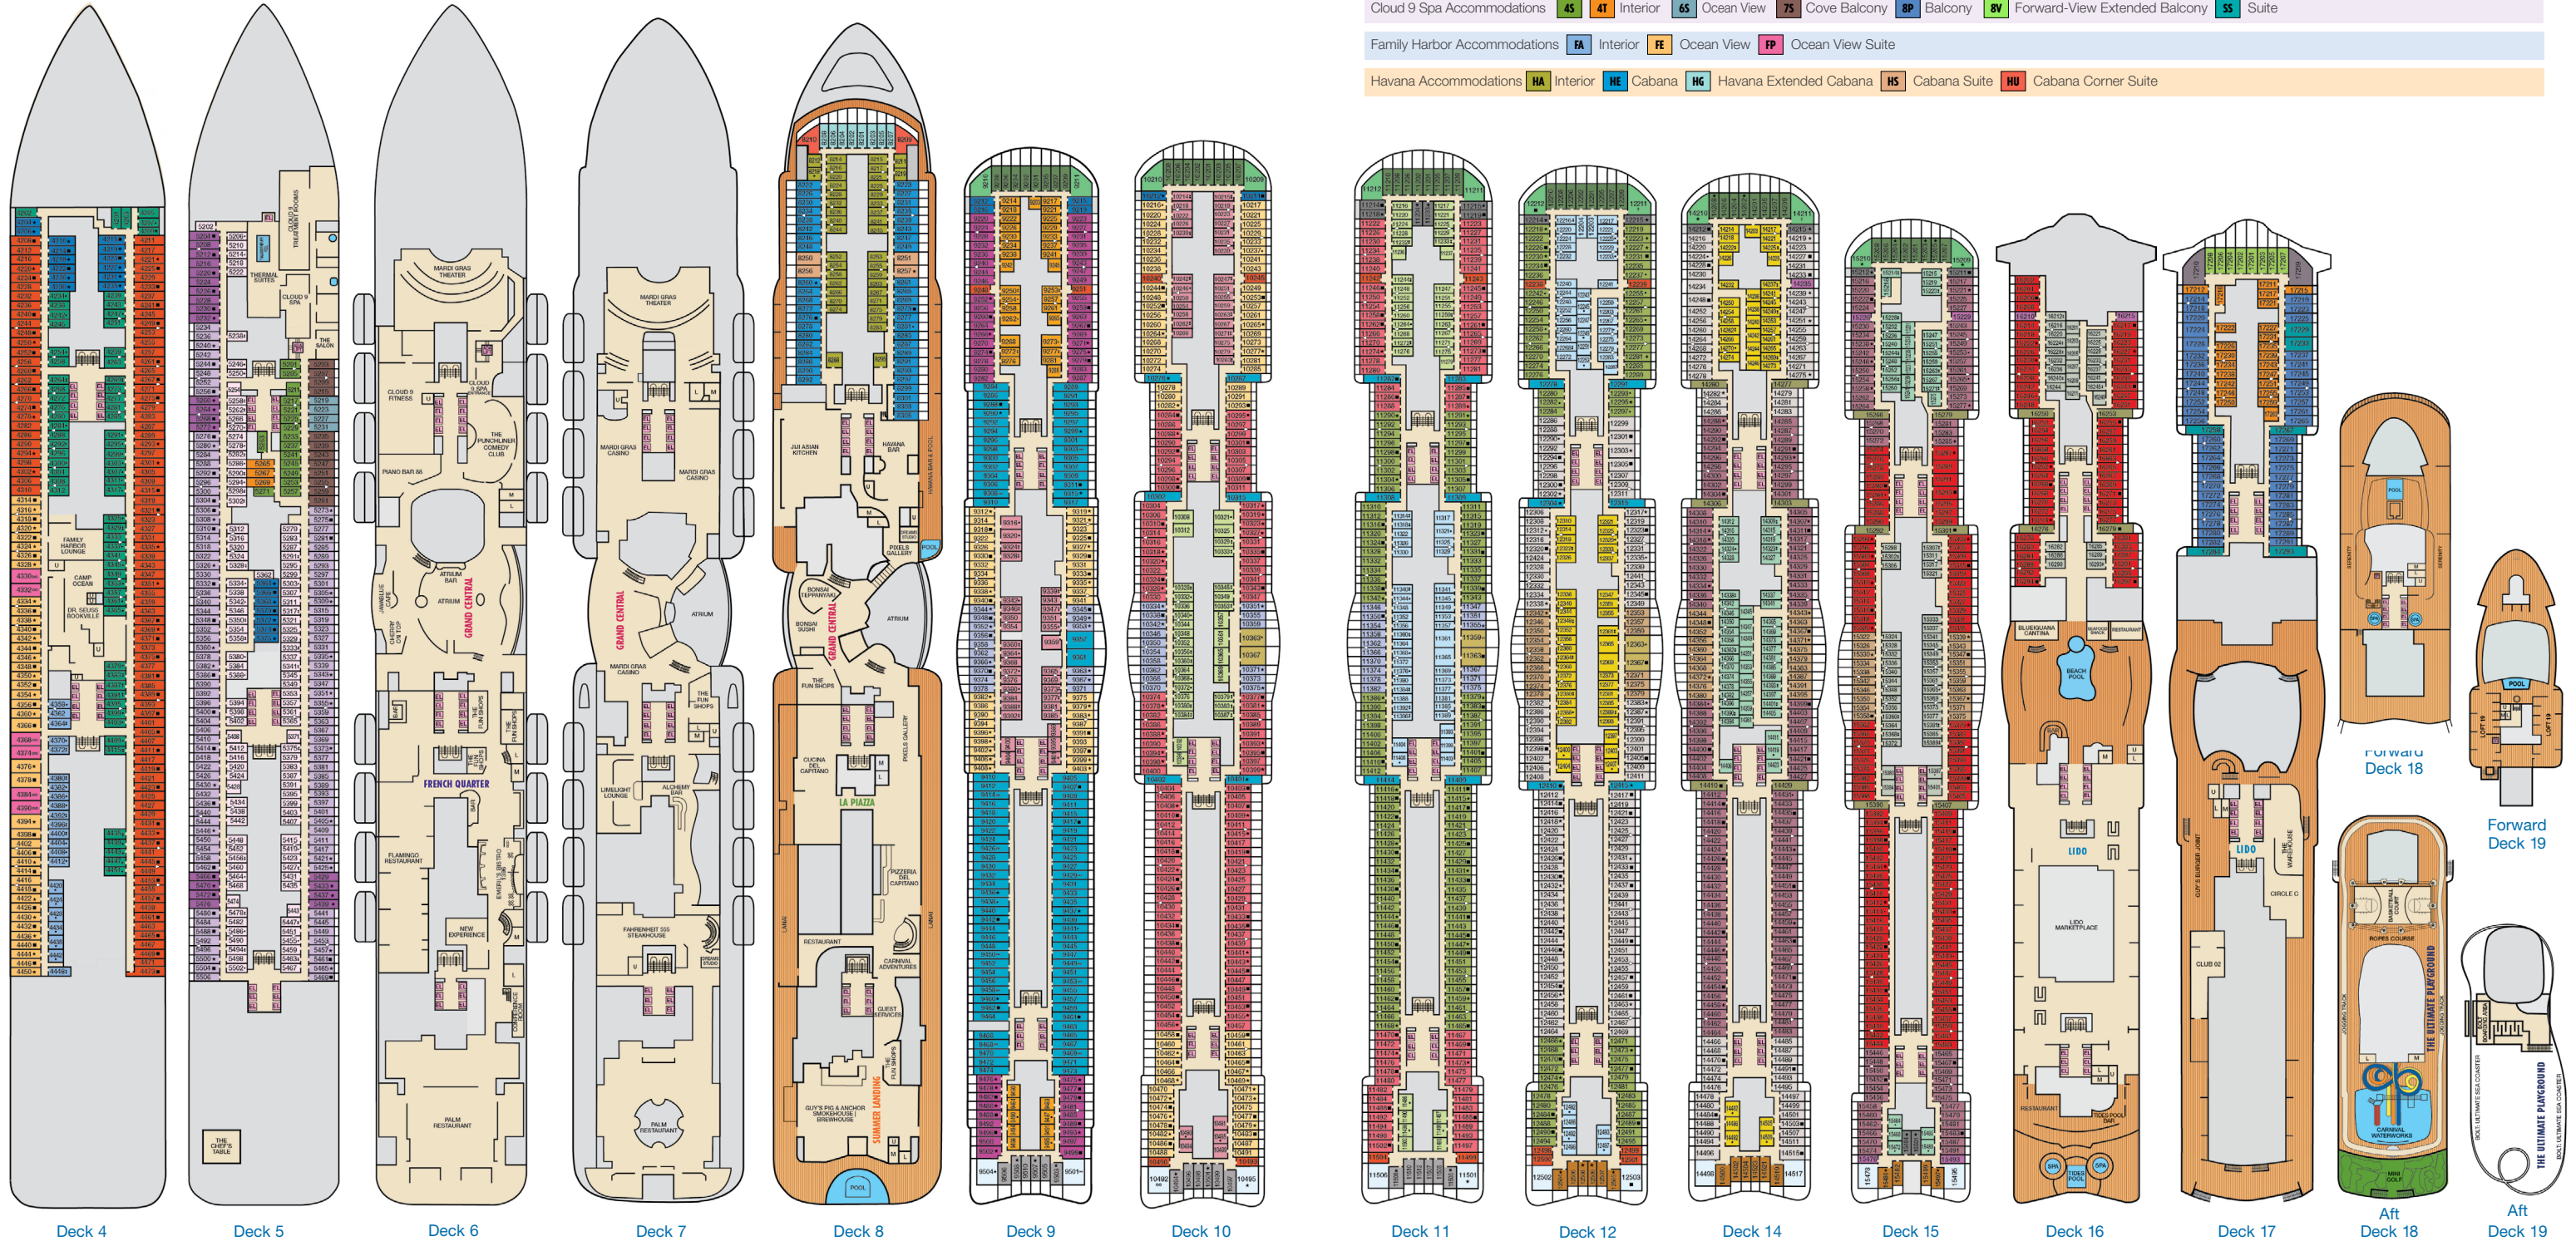

CATEGORIES

- | | | | | | | | | | |
|----|----|----|----|----|----|----|----|----|----|
| 4A | 4B | 4C | 4D | 4E | 4F | 4G | 4H | 4I | 8L |
| 4N | 4O | 8M | 8N | | | | | | |
| 6A | 6B | 0S | 0T | | | | | | |
| 7X | 7Y | D5 | | | | | | | |
| 7C | KS | | | | | | | | |
| 8A | 8B | 8C | 8D | 8E | 8F | 8G | LS | | |
| 8J | 8K | SV | | | | | | | |

Gross Tonnage: 180,800 Length: 1130 feet Beam: 137 feet
 Cruising Speed: 17 Knots Guest Capacity: 5,282 (Double Occupancy)
 Total Staff: 1,745 Registry: Panama

Cloud 9 Spa Accommodations 4S 4T Interior 6S Ocean View 7S Cove Balcony 8P Balcony 8V Forward-View Extended Balcony SS Suite

Family Harbor Accommodations FA Interior FE Ocean View FP Ocean View Suite

Havana Accommodations HA Interior HE Cabana HG Havana Extended Cabana HS Cabana Suite HU Cabana Corner Suite

ACCOMMODATIONS SYMBOL LEGEND

Gross Tonnage: 180,800 Length: 1130 feet Beam: 137 feet
Cruising Speed: 17 Knots Guest Capacity: 5,282 (Double Occupancy)
Total Staff: 1,745 Registry: Panama

Forward Deck 18
Forward Deck 19
Aft Deck 18
Aft Deck 19