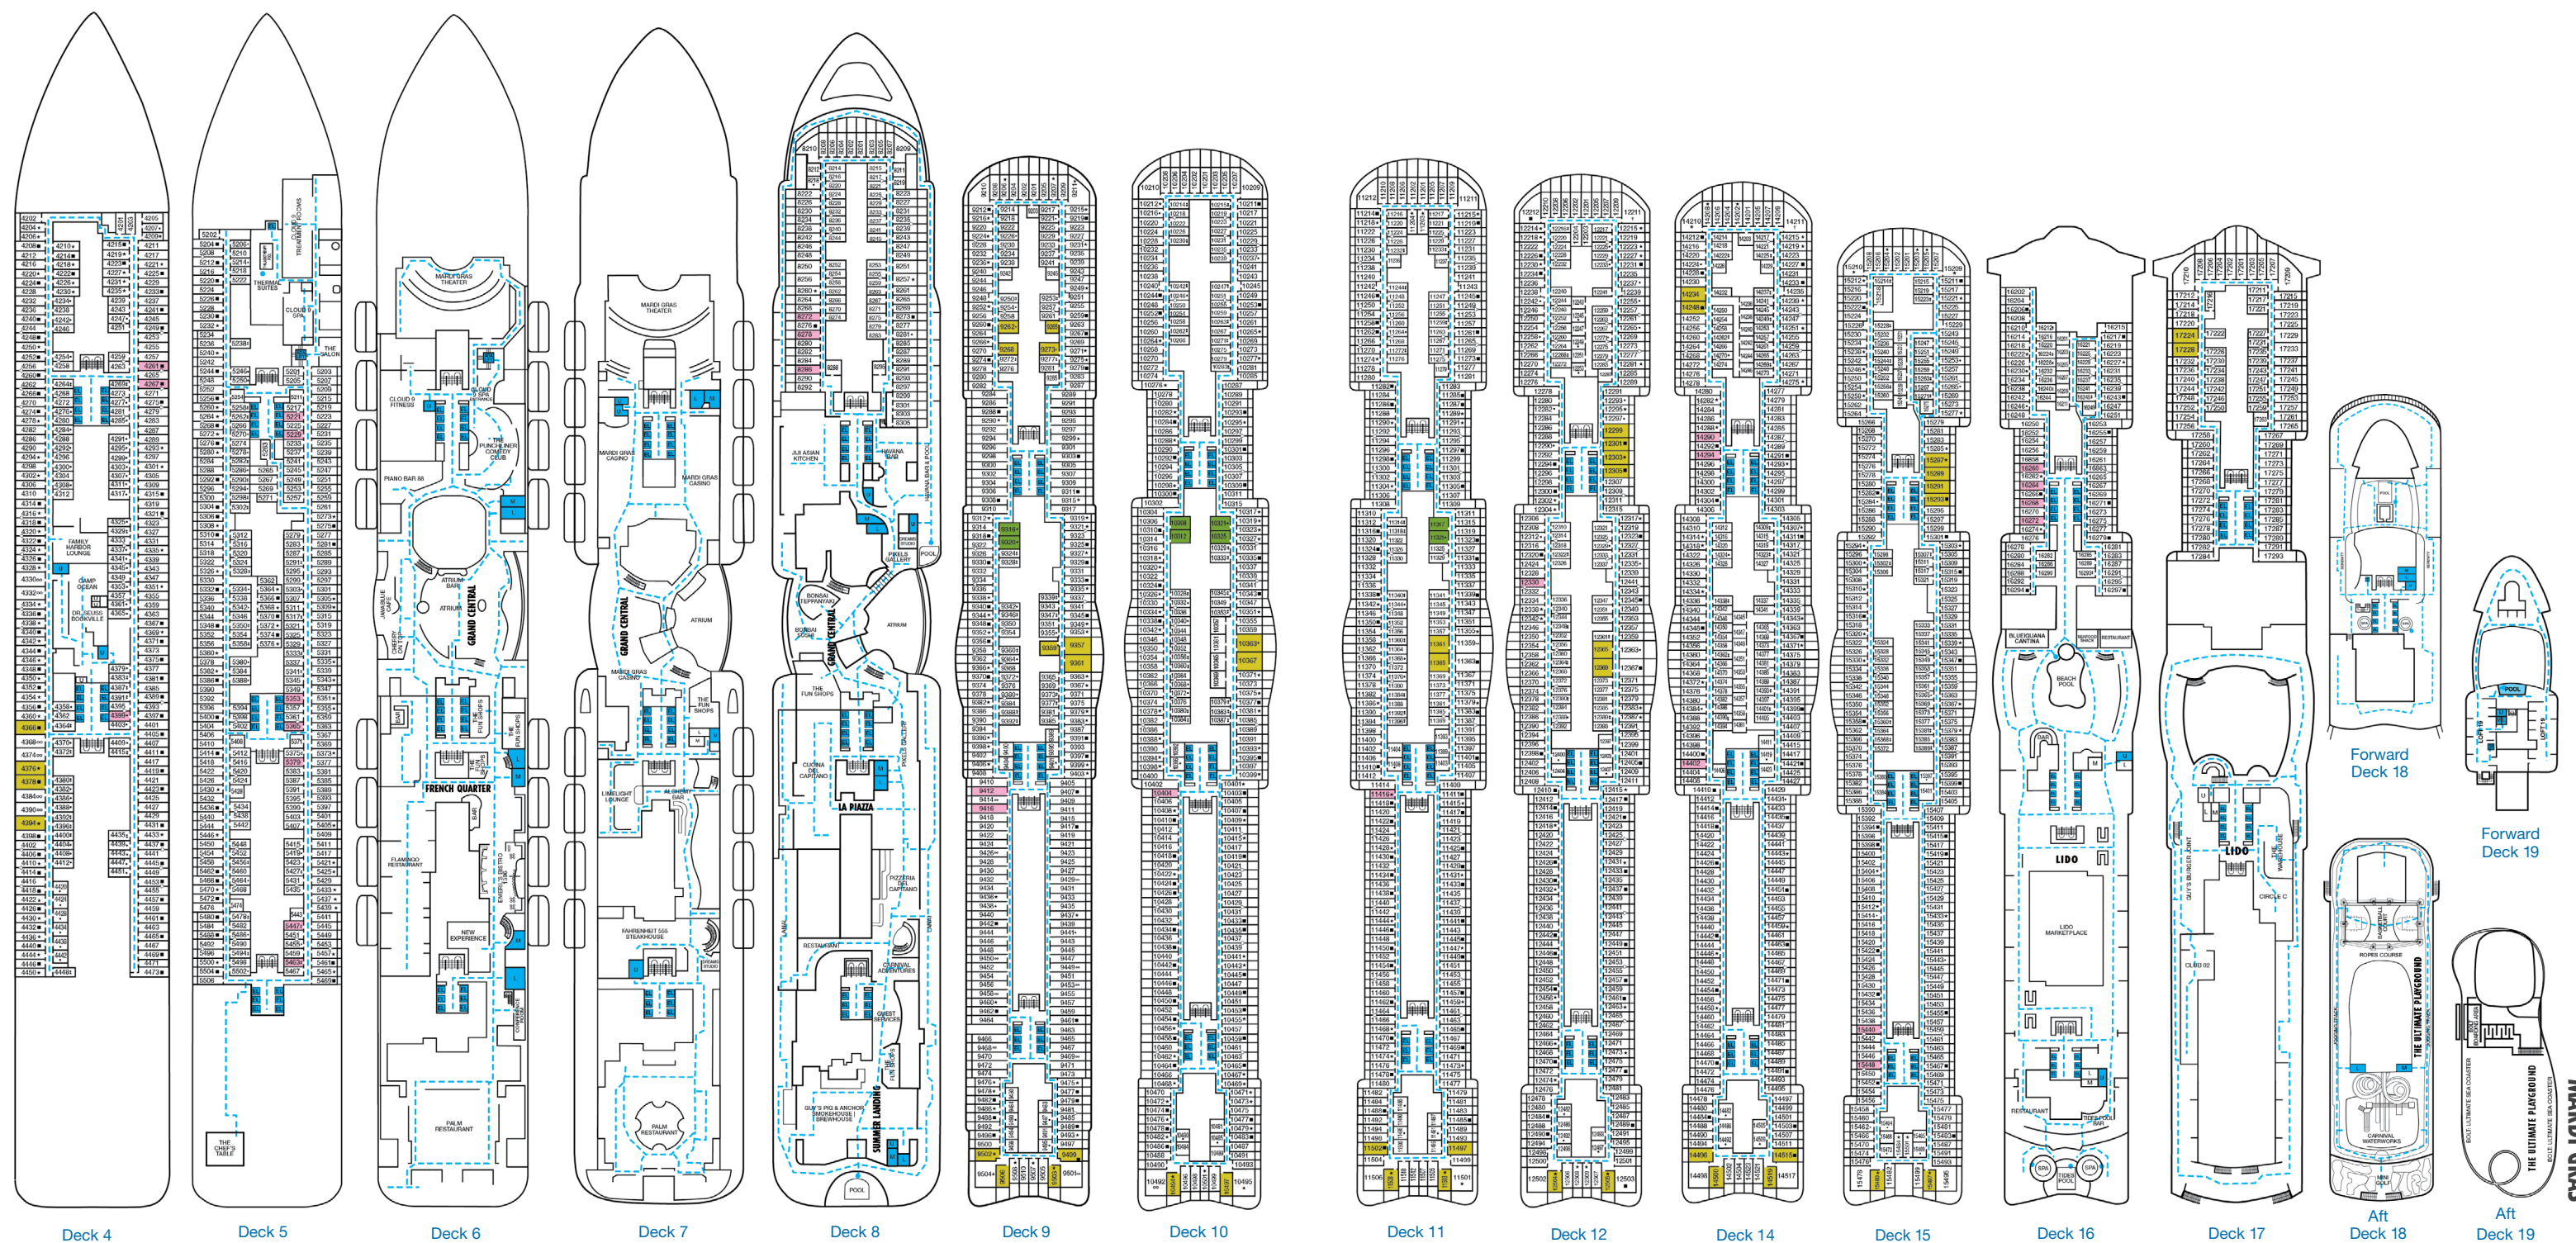

Gross Tonnage: 180,800 Length: 1130 feet Beam: 137 feet
 Cruising Speed: 17 Knots Guest Capacity: 5,282 (Double Occupancy)
 Total Staff: 1,745 Registry: Panama

Cloud 9 Spa Accommodations 4S 4T Interior 6S Ocean View 7S Cove Balcony 8P Balcony 8V Forward-View Extended Balcony SS Suite

Family Harbor Accommodations FA Interior FE Ocean View FP Ocean View Suite

Havana Accommodations HA Interior HE Cabana HG Havana Extended Cabana HS Cabana Suite HU Cabana Corner Suite

ACCOMMODATIONS SYMBOL LEGEND

- ★ 2 Twin Beds (convert to King) and Single Sofa Bed
 - 2 Twin Beds (convert to King) and 1 Upper Pullman
 - 2 Twin Beds (convert to King) and 2 Upper Pullmans
 - 2 Twin Beds (convert to King), Single Sofa Bed and 1 Upper Pullman
 - † 2 Twin Beds (convert to King) and Double Sofa Bed
 - ◁ Connecting staterooms (ideal for families and groups of friends)
 - U Unisex Wheelchair Accessible Restroom
- 🚫 All accommodations are non-smoking.
 - Accessible Routes including Ramps
 - 🚻 Restrooms, Elevators, Lifts and other Accessible Areas
 - 🟩 Fully Accessible Staterooms (FAC)
 - 🟨 Fully Accessible Staterooms - Single Side Approach (FAC-SSA)
 - 🟪 Ambulatory Accessible Staterooms (AAC)

Gross Tonnage: 180,800 Length: 1130 feet Beam: 137 feet
Cruising Speed: 17 Knots Guest Capacity: 5,282 (Double Occupancy)
Total Staff: 1,745 Registry: Panama

Forward Deck 18
Forward Deck 19
Aft Deck 18
Aft Deck 19