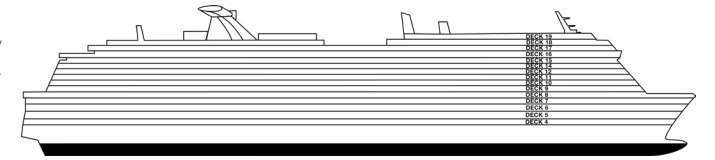

ACCOMMODATIONS SYMBOL LEGEND

- ★ 2 Twin Beds (convert to King) and Single Sofa Bed
- 2 Twin Beds (convert to King) and 1 Upper Pullman
- ⦿ 2 Twin Beds (convert to King) and 2 Upper Pullmans
- 2 Twin Beds (convert to King), Single Sofa Bed and 1 Upper Pullman
- † 2 Twin Beds (convert to King) and Double Sofa Bed
- ∞ 2 Twin Beds (convert to King), Double Sofa Bed and 1 Upper Pullman
- ◁ Connecting staterooms (*ideal for families and groups of friends*)

⊘ All accommodations are non-smoking.
Accessible staterooms are available for guests with disabilities. Please contact Guest Access Services at 1-800-438-6744 ext. 70025 for details, or visit <http://www.carnival.com/about-carnival/special-needs.aspx>

CATEGORIES

4A	4B	4C	4D	4E	4F	4G	4H	4I	8L
4N	4O	8M	8N						
6A	6B	0S	0T						
7X	7Y	D5							
7C	KS								
8A	8B	8C	8D	8E	8F	8G	LS		
8J	8K	SV