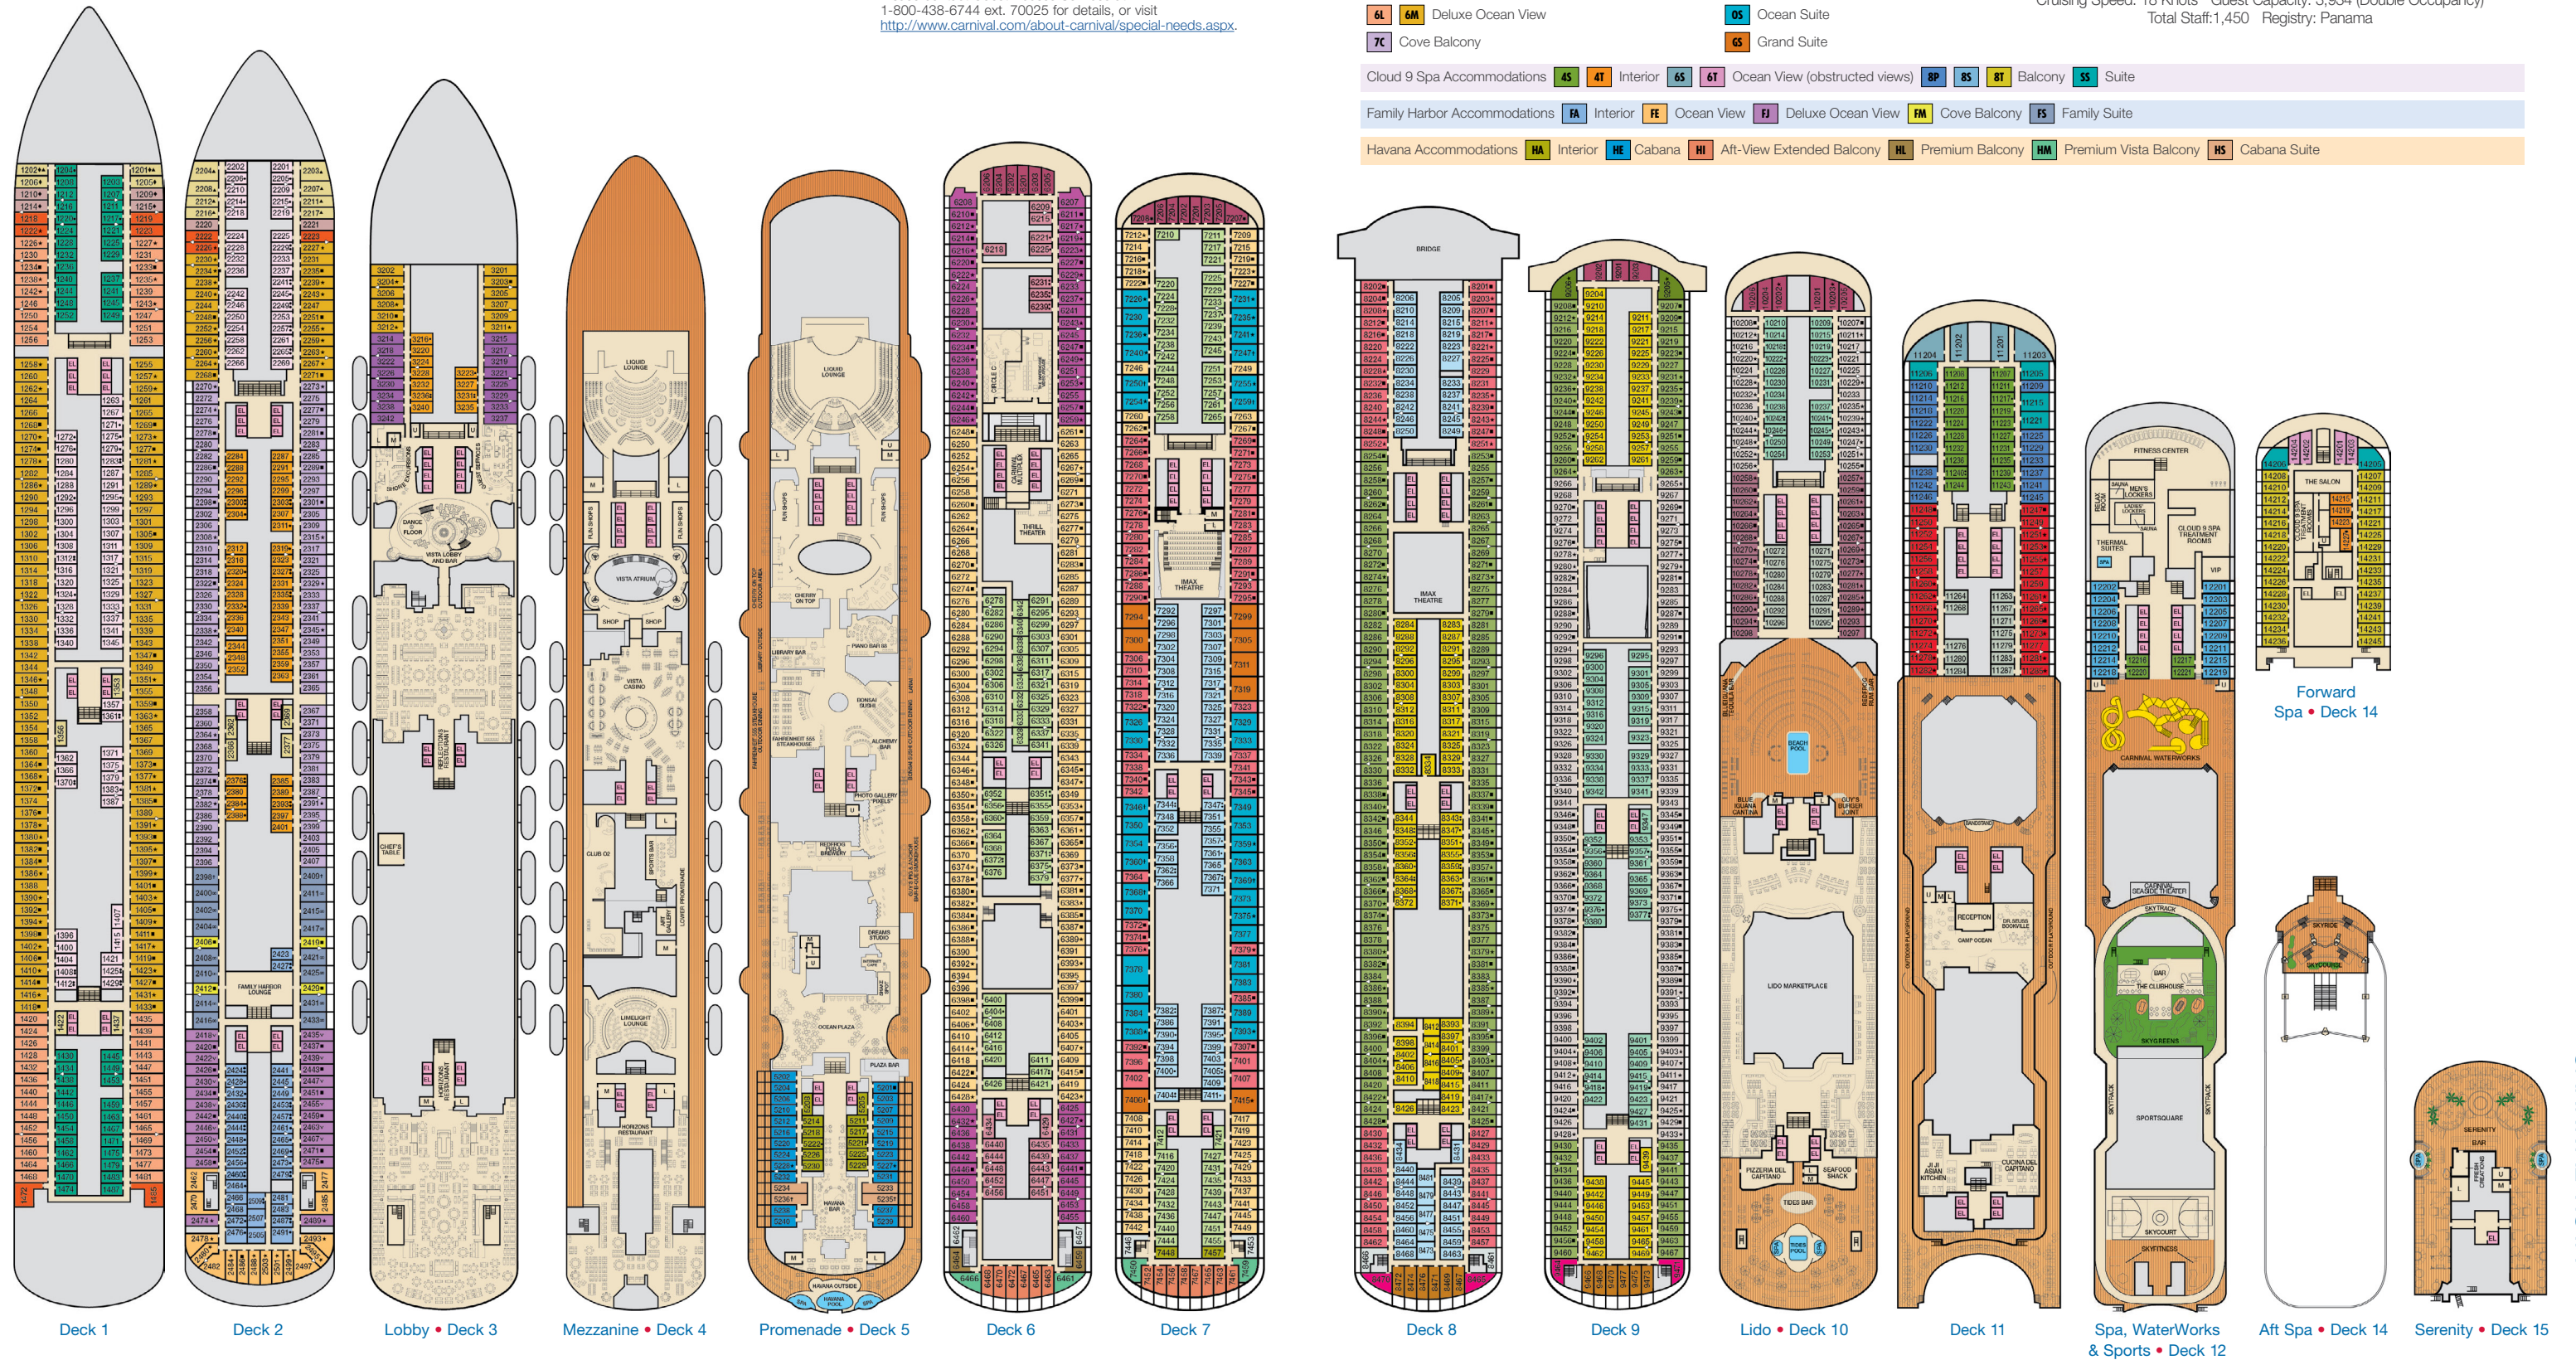

CATEGORIES

- 1A Interior Upper/Lower
- P1 Porthole
- 4A 4B 4C 4D 4E 4F 4G 4H 4I Interior
- 4J Interior with Picture Window (obstructed views)
- 6A 6B Ocean View
- 6L 6M Deluxe Ocean View
- 7C Cove Balcony
- 8A 8B 8C 8D 8E 8F 8G Balcony
- 9B Premium Balcony
- 8M Aft-View Extended Balcony
- 9C Premium Vista Balcony
- JS Junior Suite
- OS Ocean Suite
- GS Grand Suite

Cloud 9 Spa Accommodations 4S 4T Interior 6S 6T Ocean View (obstructed views) 8P 8S 8T Balcony SS Suite

Family Harbor Accommodations FA Interior FE Ocean View FJ Deluxe Ocean View FM Cove Balcony FS Family Suite

Havana Accommodations HA Interior HE Cabana HI Aft-View Extended Balcony HL Premium Balcony HM Premium Vista Balcony HS Cabana Suite

Gross Tonnage: 133,500 Length: 1,055 feet Beam: 122 feet
Cruising Speed: 18 Knots Guest Capacity: 3,934 (Double Occupancy)
Total Staff: 1,450 Registry: Panama

Deck 1 Deck 2 Lobby • Deck 3 Mezzanine • Deck 4 Promenade • Deck 5 Deck 6 Deck 7 Deck 8 Deck 9 Deck 10 Lido • Deck 11 Spa, WaterWorks & Sports • Deck 12 Forward Spa • Deck 14 Serenity • Deck 15