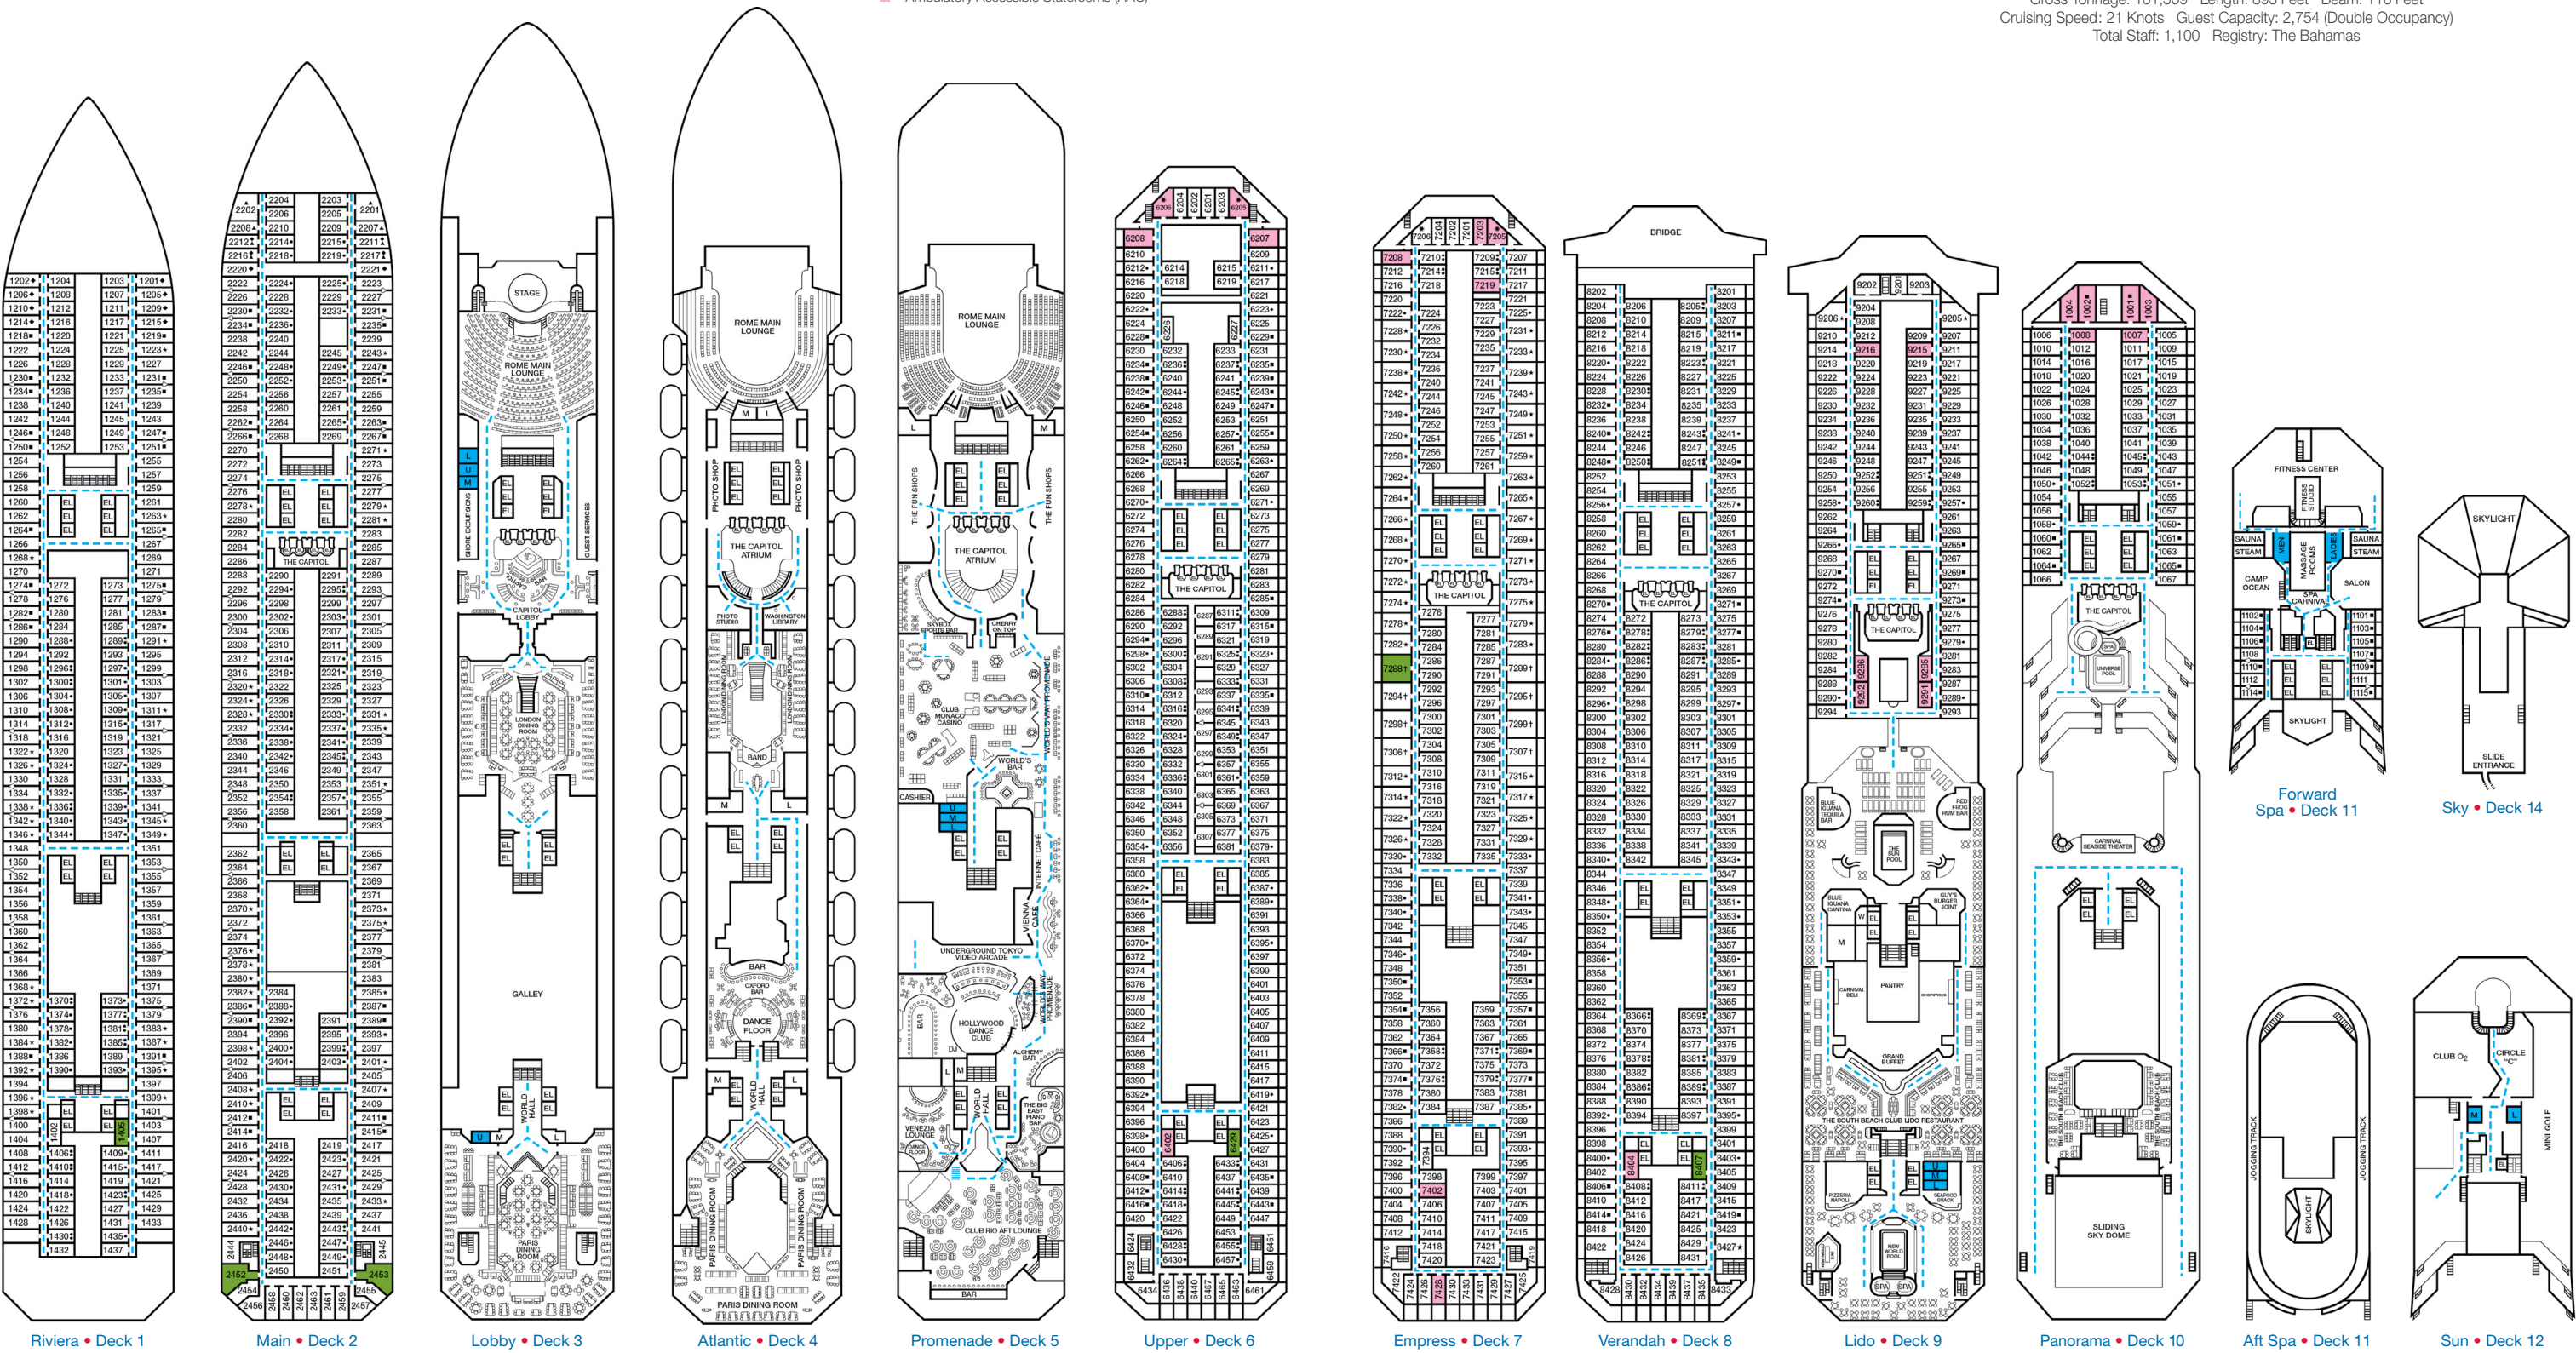

Gross Tonnage: 101,509 Length: 893 Feet Beam: 116 Feet  
Cruising Speed: 21 Knots Guest Capacity: 2,754 (Double Occupancy)  
Total Staff: 1,100 Registry: The Bahamas

Riviera • Deck 1 Main • Deck 2 Lobby • Deck 3 Atlantic • Deck 4 Promenade • Deck 5 Upper • Deck 6 Empress • Deck 7 Verandah • Deck 8 Lido • Deck 9 Panorama • Deck 10 Aft Spa • Deck 11 Sun • Deck 12

- ◆ Stateroom with 2 Porthole Windows
- ◊ Connecting staterooms (ideal for families and groups of friends)
- ★ Twin beds do not convert to a King Bed.
- U Unisex Wheelchair Accessible Restroom
- Ⓜ All accommodations are non-smoking.

- Accessible Routes including Ramps
- Restrooms, Elevators, Lifts and other Accessible Areas
- Fully Accessible Staterooms (FAC)
- Fully Accessible Staterooms - Single Side Approach (FAC-SSA)
- Ambulatory Accessible Staterooms (AAC)

## DECK PLANS

Please contact Guest Access Services for specific ship accessibility features. You may also visit <http://www.carnival.com/about-carnival/special-needs.aspx>

Gross Tonnage: 101,509 Length: 893 Feet Beam: 116 Feet  
 Cruising Speed: 21 Knots Guest Capacity: 2,754 (Double Occupancy)  
 Total Staff: 1,100 Registry: The Bahamas