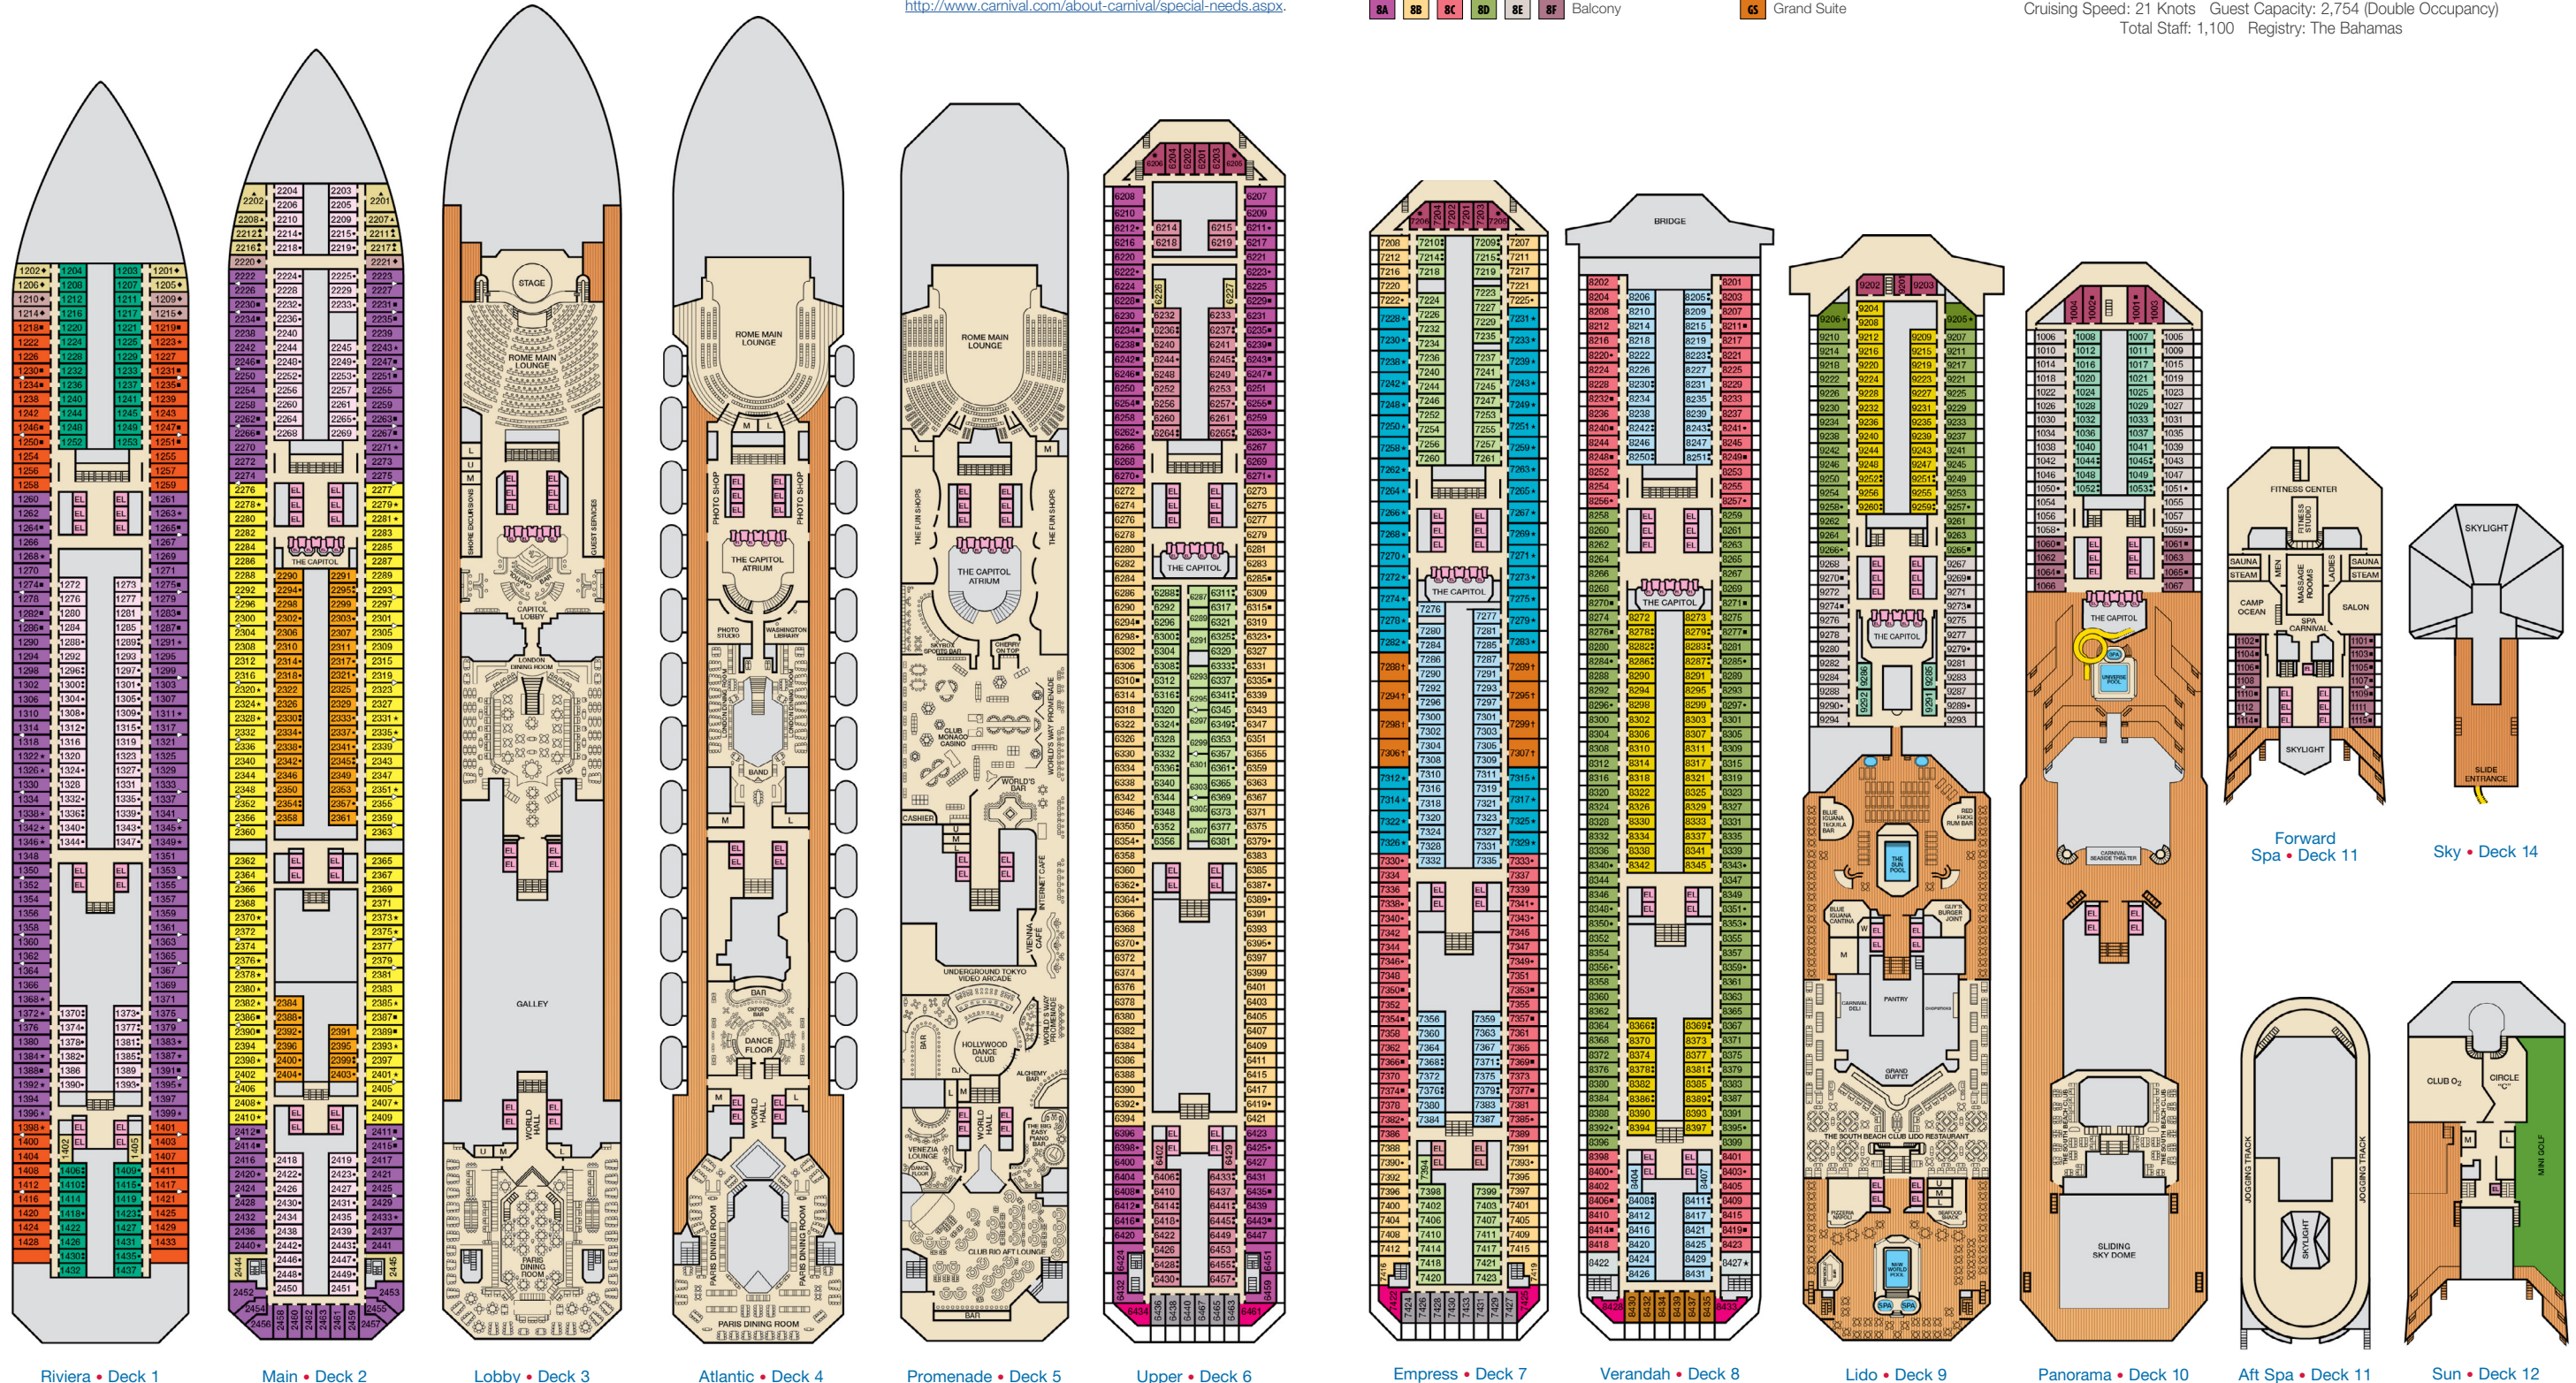

- 4A 4B 4C 4D 4E 4F 4G 4H Interior staterooms:  
Beds do not convert to King when both Upper Pullmans in use.
- 68 Staterooms with obstructed views: 2428, 2429.
- 🚭 All accommodations are non-smoking.

Gross Tonnage: 101,509 Length: 893 Feet Beam: 116 Feet  
Cruising Speed: 21 Knots Guest Capacity: 2,754 (Double Occupancy)  
Total Staff: 1,100 Registry: The Bahamas

Riviera • Deck 1 Main • Deck 2 Lobby • Deck 3 Atlantic • Deck 4 Promenade • Deck 5 Upper • Deck 6 Empress • Deck 7 Verandah • Deck 8 Lido • Deck 9 Panorama • Deck 10 Aft Spa • Deck 11 Sun • Deck 12

## DECK PLANS

Please contact Guest Access Services for specific ship accessibility features. You may also visit <http://www.carnival.com/about-carnival/special-needs.aspx>

Gross Tonnage: 101,509 Length: 893 Feet Beam: 116 Feet  
 Cruising Speed: 21 Knots Guest Capacity: 2,754 (Double Occupancy)  
 Total Staff: 1,100 Registry: The Bahamas