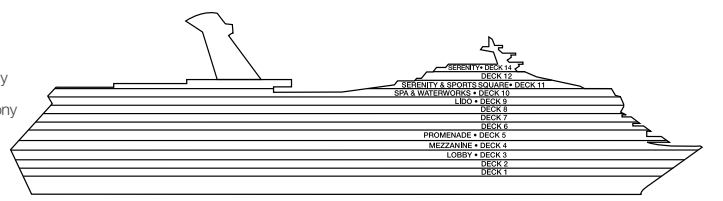

ACCOMMODATIONS SYMBOL LEGEND

- ▲ Twin Bed and Single Sofa Bed
- ★ 2 Twin Beds (convert to King) and Single Sofa Bed
- 2 Twin Beds (convert to King) and 1 Upper Pullman
- ◐ 2 Twin Beds (convert to King) and 2 Upper Pullmans
- 2 Twin Beds (convert to King), Single Sofa Bed and 1 Upper Pullman
- † 2 Twin Beds (convert to King) and Double Sofa Bed
- ▶ 2 Twin Beds (convert to King), Double Sofa Bed and 1 Lower Pullman
- ◆ Stateroom with 2 Porthole Windows
- ◁ Connecting staterooms (ideal for families and groups of friends)
- ✱ Twin Beds do not convert to a King Bed.
- U Unisex Wheelchair Accessible Restroom

Gross Tonnage: 102,853 Length: 893 Feet Beam: 116 Feet
 Cruising Speed: 21 Knots Guest Capacity: 3,002 (Double Occupancy)
 Total Staff: 1,150 Registry: The Bahamas

4S Interior 8S 8I Balcony 5S Suite Spa accommodations include private access, special amenities and priority reservations at the Cloud 9 Spa.