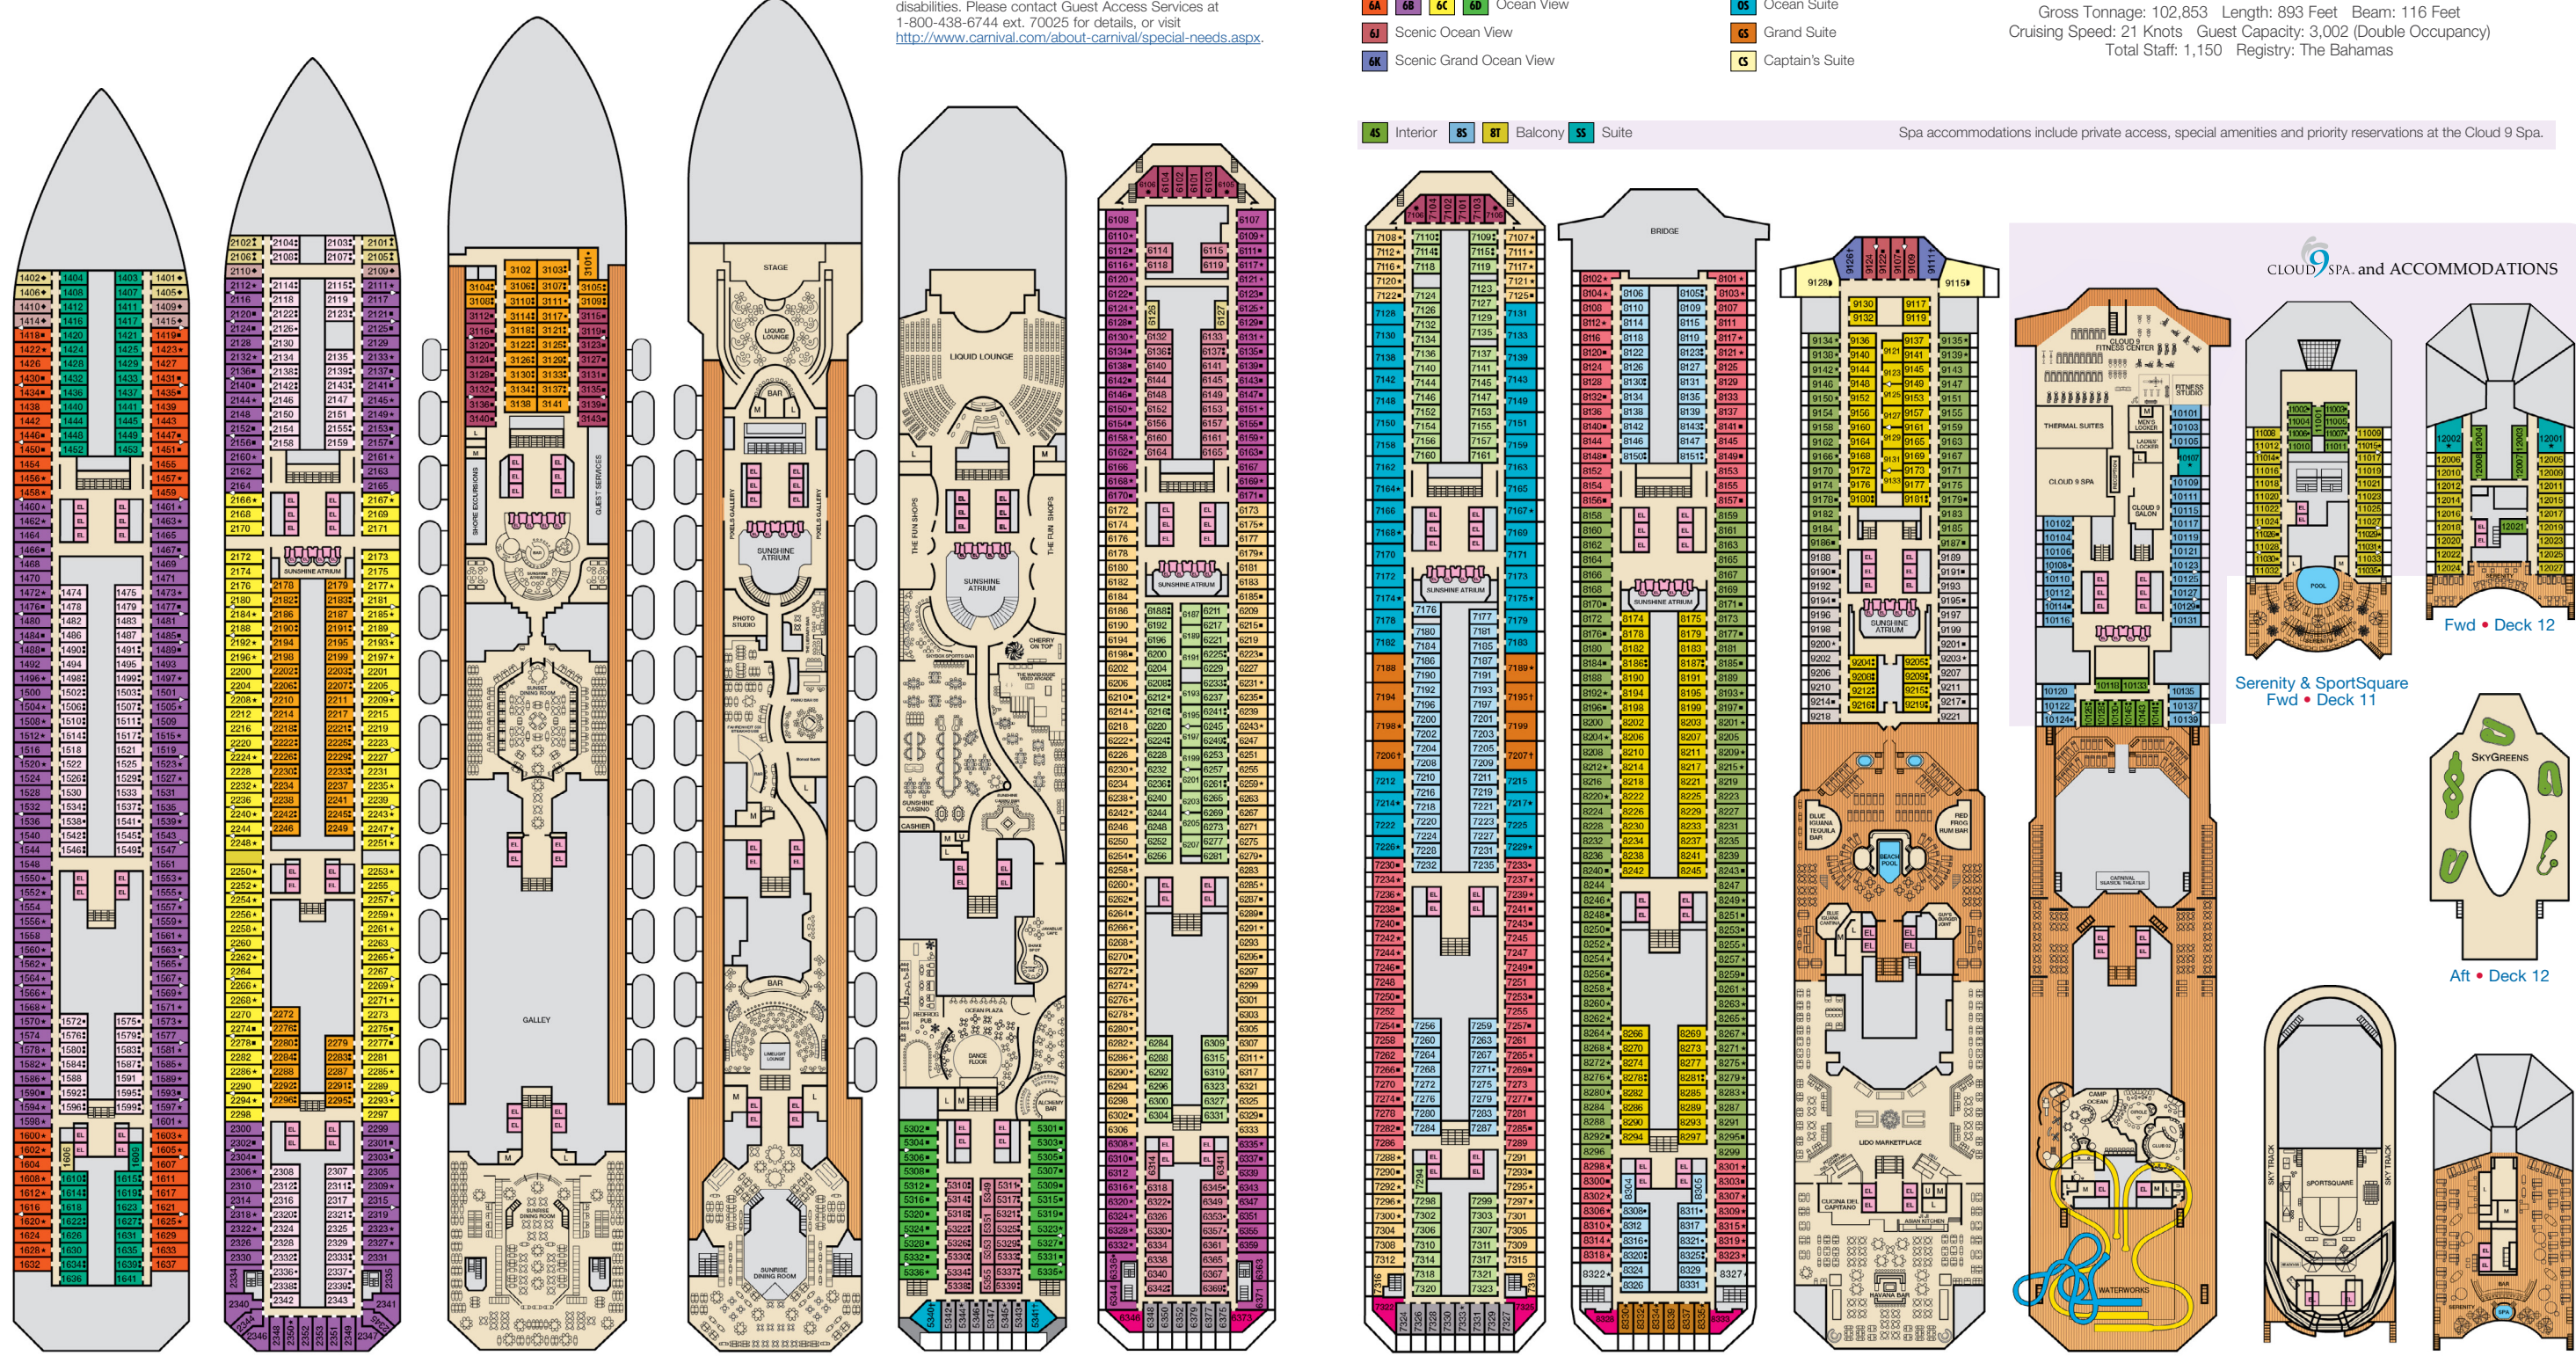

ACCOMMODATIONS SYMBOL LEGEND

- ▲ Twin Bed and Single Sofa Bed
- ★ 2 Twin Beds (convert to King) and Single Sofa Bed
- 2 Twin Beds (convert to King) and 1 Upper Pullman
- ◐ 2 Twin Beds (convert to King) and 2 Upper Pullmans
- 2 Twin Beds (convert to King), Single Sofa Bed and 1 Upper Pullman
- † 2 Twin Beds (convert to King) and Double Sofa Bed
- ▶ 2 Twin Beds (convert to King), Double Sofa Bed and 1 Lower Pullman
- ◆ Stateroom with 2 Porthole Windows
- ◁ Connecting staterooms (ideal for families and groups of friends)
- ✱ Twin Beds do not convert to a King Bed.
- U Unisex Wheelchair Accessible Restroom

CATEGORIES

- 1A Interior Upper/Lower
- P1 Porthole
- 4A 4B 4C 4D 4E 4F 4G Interior
- 4I Interior with Picture Window (obstructed views)
- 6A 6B 6C 6D Ocean View
- 6J Scenic Ocean View
- 6K Scenic Grand Ocean View
- 8A 8B 8C 8D 8E Balcony
- 8M 8N Aft-View Extended Balcony
- 9B Premium Balcony
- 9C Premium Vista Balcony
- 0S Ocean Suite
- 0G Grand Suite
- 0S Captain's Suite

Gross Tonnage: 102,853 Length: 893 Feet Beam: 116 Feet
 Cruising Speed: 21 Knots Guest Capacity: 3,002 (Double Occupancy)
 Total Staff: 1,150 Registry: The Bahamas

4S Interior 8S 8I Balcony 5S Suite Spa accommodations include private access, special amenities and priority reservations at the Cloud 9 Spa.

Deck 1 Deck 2 Lobby • Deck 3 Mezzanine • Deck 4 Promenade • Deck 5 Deck 6 Deck 7 Deck 8 Lido • Deck 9 Spa & Waterworks • Deck 10 Serenity & SportSquare Fwd • Deck 11 Serenity • Deck 12 Aft • Deck 12