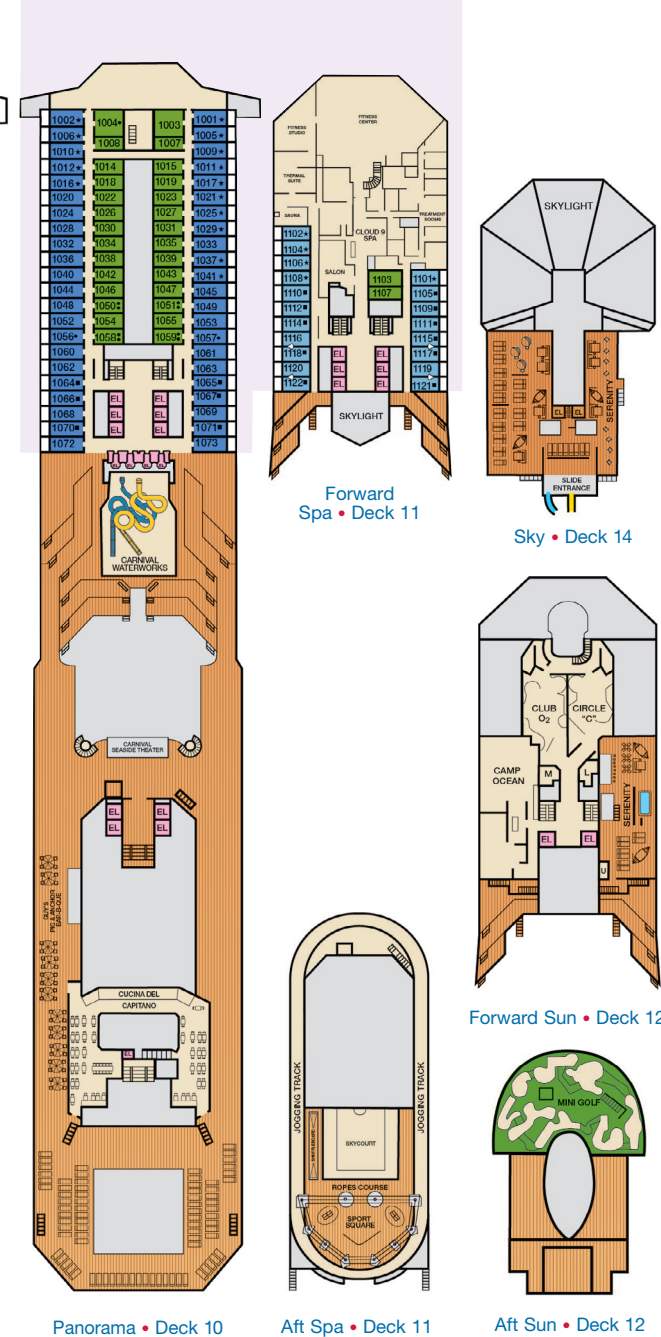

- † 2 Twin Beds (convert to King) and Double Sofa Bed
- ▷ 2 Twin Beds (convert to King), Double Sofa Bed and 1 Lower Pullman
- ◆ Stateroom with 2 Porthole Windows
- ◁ Connecting staterooms (ideal for families and groups of friends)
- ★ Twin beds do not convert to a King Bed.
- U Unisex Wheelchair Accessible Restroom

CATEGORIES

- 1A Interior Upper/Lower
- PT Porthole
- 4A 4B 4C 4D 4E 4F 4G 4H Interior
- 4J Interior with Picture Window (walkway view)
- 6A 6B 6C 6D Ocean View
- 6J Scenic Ocean View
- 6K Scenic Grand Ocean View
- 8A 8B 8C 8D 8E Balcony
- 8M 8N Aft-View Extended Balcony
- 9B Premium Balcony
- 9C Premium Vista Balcony
- 0S Ocean Suite
- 6S Grand Suite
- ES Extended Balcony Grand Suite
- CS Captain's Suite

Gross Tonnage: 101,509 Length: 893 Feet Beam: 116 Feet  
Cruising Speed: 21 Knots Guest Capacity: 2,984 (Double Occupancy)  
Total Staff: 1,108 Registry: The Bahamas

Cloud 9 Spa Accommodations 4S Interior 8P 8S Balcony

CLOUD 9 SPA and ACCOMMODATIONS

Riviera • Deck 1 Main • Deck 2 Lobby • Deck 3 Atlantic • Deck 4 Promenade • Deck 5 Upper • Deck 6 Empress • Deck 7 Verandah • Deck 8 Lido • Deck 9 Panorama • Deck 10 Aft Spa • Deck 11 Aft Sun • Deck 12