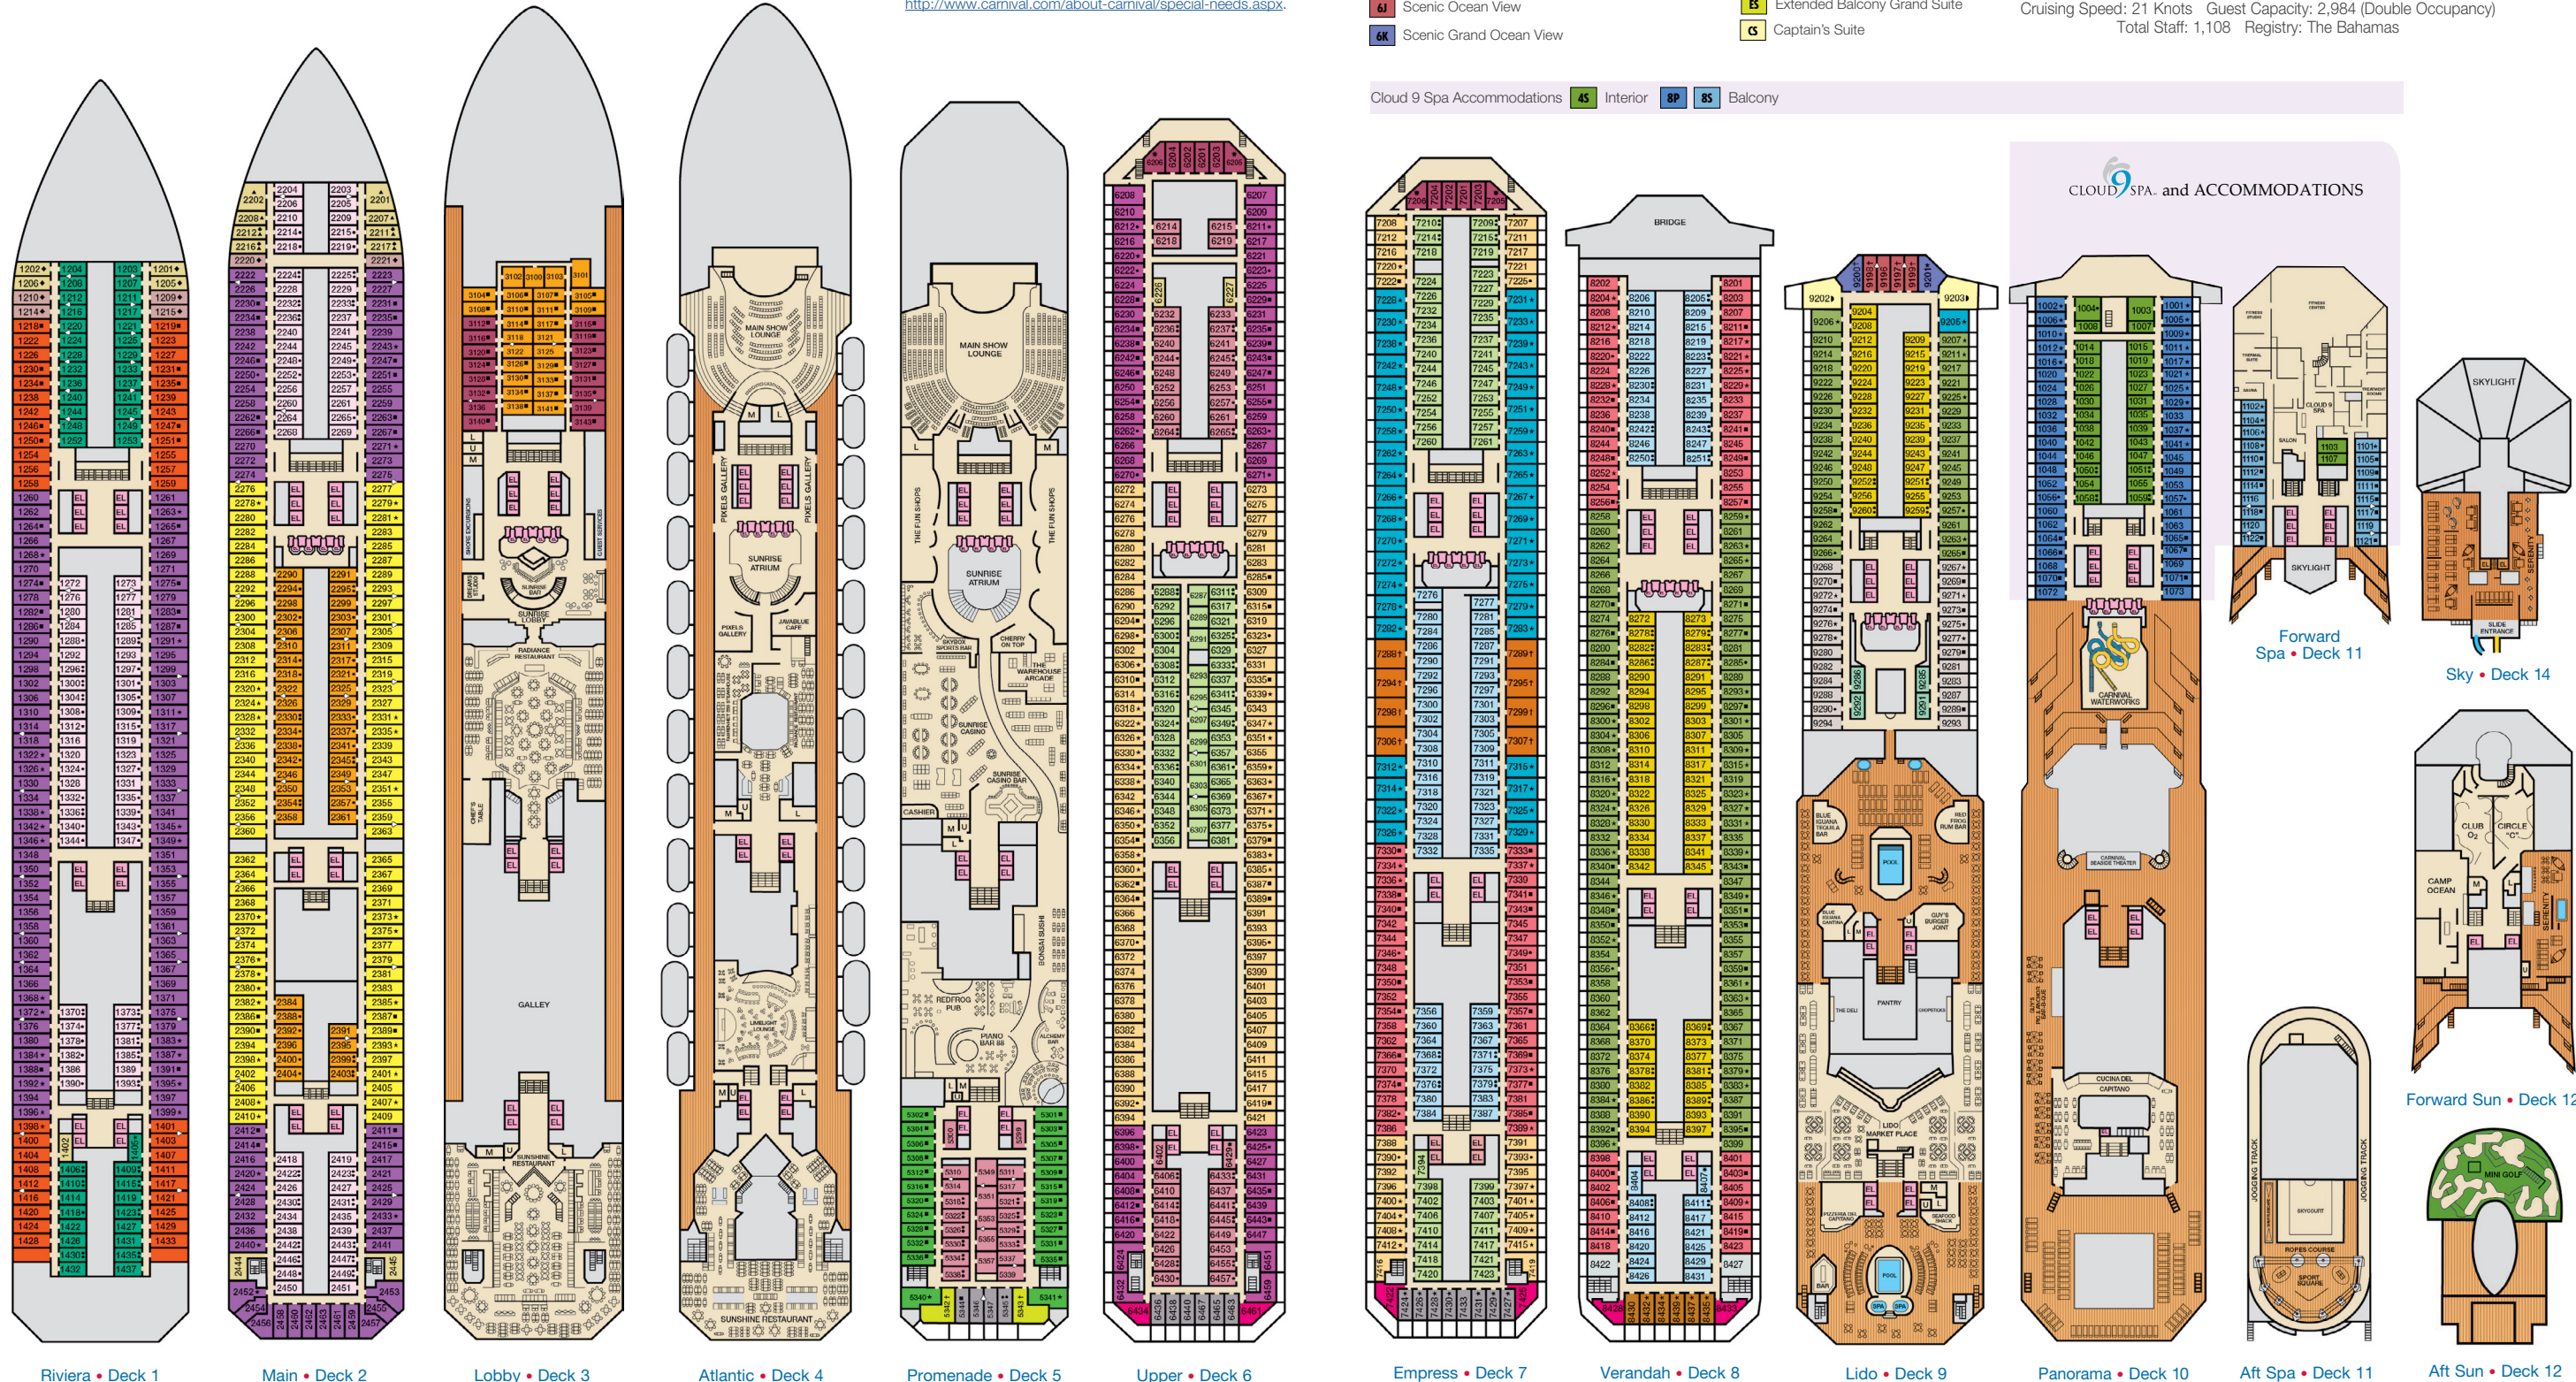

ACCOMMODATIONS SYMBOL LEGEND

- ▲ Twin Bed and Single Sofa Bed
- ★ 2 Twin Beds (convert to King) and Single Sofa Bed
- 2 Twin Beds (convert to King) and 1 Upper Pullman
- 2 Twin Beds (convert to King) and 2 Upper Pullmans
- 2 Twin Beds (convert to King), Single Sofa Bed and 1 Upper Pullman

- 4A 4B 4C 4D 4E 4F 4G Interior staterooms:  
Beds do not convert to King when both Upper Pullmans in use.
- 68 Staterooms with obstructed views: 2428, 2429.
- 🚭 All accommodations are non-smoking.

Accessible staterooms are available for guests with disabilities. Please contact Guest Access Services at 1-800-438-6744 ext. 70025 for details, or visit <http://www.carnival.com/about-carnival/special-needs.asp>.

CATEGORIES

- 1A Interior Upper/Lower
- PT Porthole
- 4A 4B 4C 4D 4E 4F 4G 4H Interior
- 4J Interior with Picture Window (walkway view)
- 6A 6B 6C 6D Ocean View
- 6J Scenic Ocean View
- 6K Scenic Grand Ocean View
- 8A 8B 8C 8D 8E Balcony
- 8M 8N Aft-View Extended Balcony
- 9B Premium Balcony
- 9C Premium Vista Balcony
- 0S Ocean Suite
- 6S Grand Suite
- ES Extended Balcony Grand Suite
- CS Captain's Suite

Gross Tonnage: 101,509 Length: 893 Feet Beam: 116 Feet  
Cruising Speed: 21 Knots Guest Capacity: 2,984 (Double Occupancy)  
Total Staff: 1,108 Registry: The Bahamas

Cloud 9 Spa Accommodations 4S Interior 8P 8S Balcony