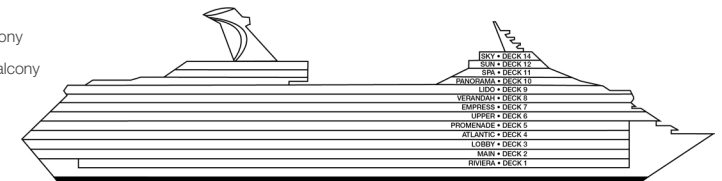

ACCOMMODATIONS SYMBOL LEGEND

- ▲ Twin Bed and Single Sofa Bed
- ★ 2 Twin Beds (convert to King) and Single Sofa Bed
- 2 Twin Beds (convert to King) and 1 Upper Pullman
- 2 Twin Beds (convert to King) and 2 Upper Pullmans
- 2 Twin Beds (convert to King), Single Sofa Bed and 1 Upper Pullman

Gross Tonnage: 101,509 Length: 893 Feet Beam: 116 Feet  
Cruising Speed: 21 Knots Guest Capacity: 2,984 (Double Occupancy)  
Total Staff: 1,108 Registry: The Bahamas

Cloud 9 Spa Accommodations 4S Interior 8P 8S Balcony