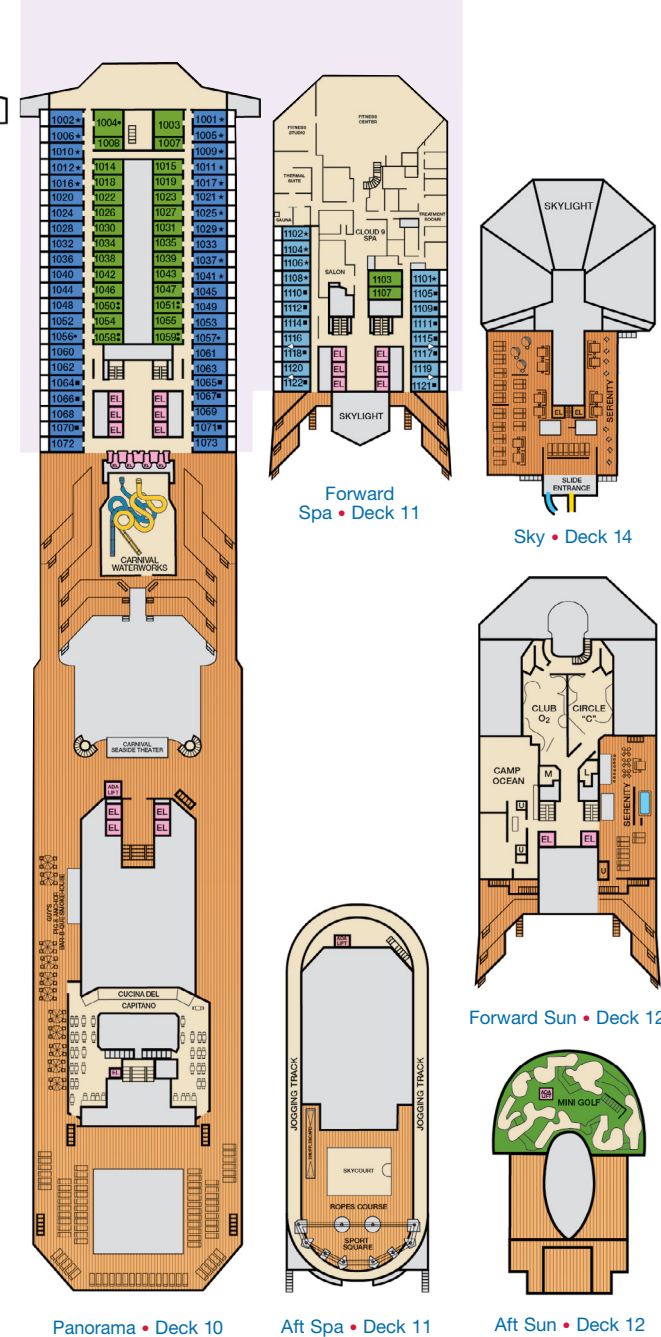

- † 2 Twin Beds (convert to King) and Double Sofa Bed
- ▷ 2 Twin Beds (convert to King), Double Sofa Bed and 1 Lower Pullman
- ◆ Stateroom with 2 Porthole Windows
- ◁ Connecting staterooms (ideal for families and groups of friends)
- ★ Twin beds do not convert to a King Bed.
- U Unisex Wheelchair Accessible Restroom

CATEGORIES

- 1A Interior Upper/Lower
- PT Porthole
- 4A 4B 4C 4D 4E 4F 4G 4H Interior
- 4J Interior with Picture Window (walkway view)
- 6A 6B 6C 6D Ocean View
- 6J Scenic Ocean View
- 6K Scenic Grand Ocean View
- 8A 8B 8C 8D 8E Balcony
- 8M 8N Aft-View Extended Balcony
- 9B Premium Balcony
- 9C Premium Vista Balcony
- 0S Ocean Suite
- GS Grand Suite
- ES Extended Balcony Grand Suite
- CS Captain's Suite

Gross Tonnage: 101,509 Length: 893 Feet Beam: 116 Feet
Cruising Speed: 21 Knots Guest Capacity: 2,984 (Double Occupancy)
Total Staff: 1,108 Registry: The Bahamas

Cloud 9 Spa Accommodations 4S Interior 8P 8S Balcony

CLOUD 9 SPA and ACCOMMODATIONS

Riviera • Deck 1 Main • Deck 2 Lobby • Deck 3 Atlantic • Deck 4 Promenade • Deck 5 Upper • Deck 6 Empress • Deck 7 Verandah • Deck 8 Lido • Deck 9 Panorama • Deck 10 Aft Spa • Deck 11 Aft Sun • Deck 12