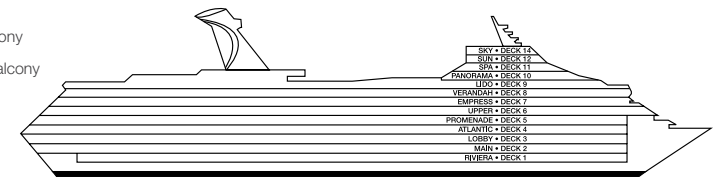

ACCOMMODATIONS SYMBOL LEGEND

- ▲ Twin Bed and Single Sofa Bed
- ★ 2 Twin Beds (convert to King) and Single Sofa Bed
- 2 Twin Beds (convert to King) and 1 Upper Pullman
- 2 Twin Beds (convert to King) and 2 Upper Pullmans
- 2 Twin Beds (convert to King), Single Sofa Bed and 1 Upper Pullman

Gross Tonnage: 101,509 Length: 893 Feet Beam: 116 Feet
Cruising Speed: 21 Knots Guest Capacity: 2,984 (Double Occupancy)
Total Staff: 1,108 Registry: The Bahamas

Cloud 9 Spa Accommodations 4S Interior 8P 8S Balcony