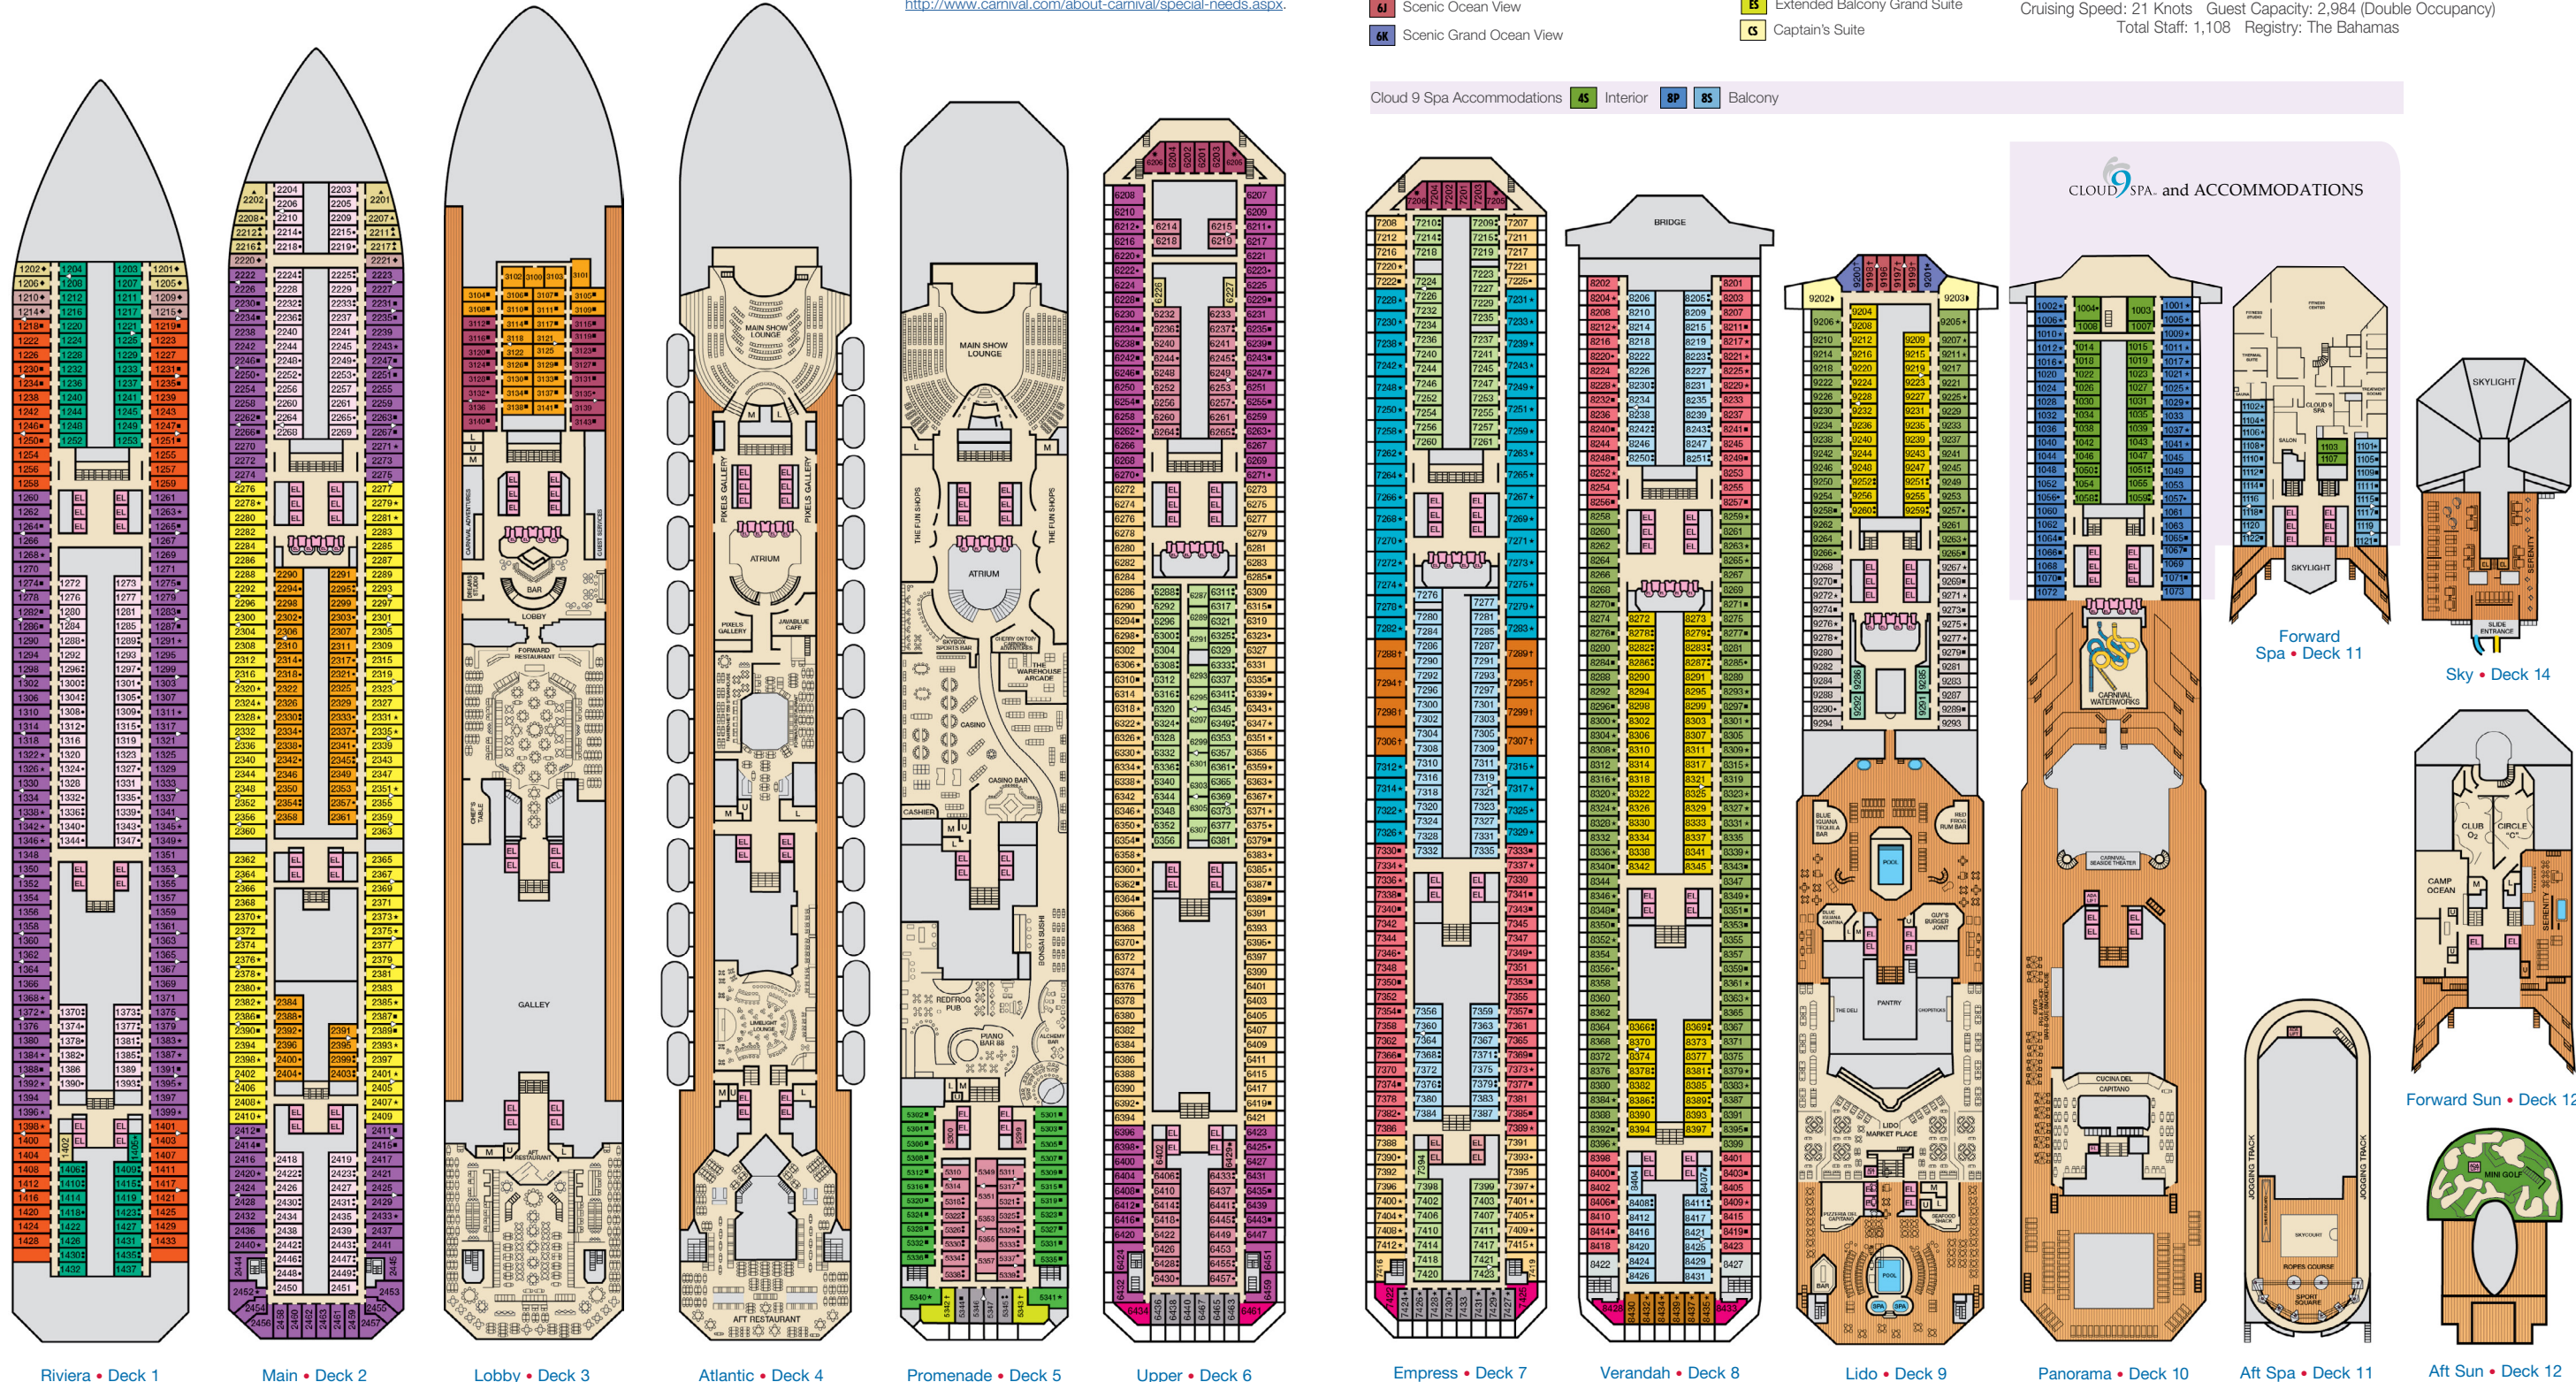

ACCOMMODATIONS SYMBOL LEGEND

- ▲ Twin Bed and Single Sofa Bed
- ★ 2 Twin Beds (convert to King) and Single Sofa Bed
- 2 Twin Beds (convert to King) and 1 Upper Pullman
- 2 Twin Beds (convert to King) and 2 Upper Pullmans
- 2 Twin Beds (convert to King), Single Sofa Bed and 1 Upper Pullman

- 4A 4B 4C 4D 4E 4F 4G Interior staterooms:
Beds do not convert to King when both Upper Pullmans in use.
- 68 Staterooms with obstructed views: 2428, 2429.
- ⊘ All accommodations are non-smoking.

Accessible staterooms are available for guests with disabilities. Please contact Guest Access Services at 1-800-438-6744 ext. 70025 for details, or visit <http://www.carnival.com/about-carnival/special-needs.asp>.

CATEGORIES

- 1A Interior Upper/Lower
- PT Porthole
- 4A 4B 4C 4D 4E 4F 4G 4H Interior
- 4J Interior with Picture Window (walkway view)
- 6A 6B 6C 6D Ocean View
- 6J Scenic Ocean View
- 6K Scenic Grand Ocean View
- 8A 8B 8C 8D 8E Balcony
- 8M 8N Aft-View Extended Balcony
- 9B Premium Balcony
- 9C Premium Vista Balcony
- 0S Ocean Suite
- GS Grand Suite
- ES Extended Balcony Grand Suite
- CS Captain's Suite

Gross Tonnage: 101,509 Length: 893 Feet Beam: 116 Feet
Cruising Speed: 21 Knots Guest Capacity: 2,984 (Double Occupancy)
Total Staff: 1,108 Registry: The Bahamas

Cloud 9 Spa Accommodations 4S Interior 8P 8S Balcony