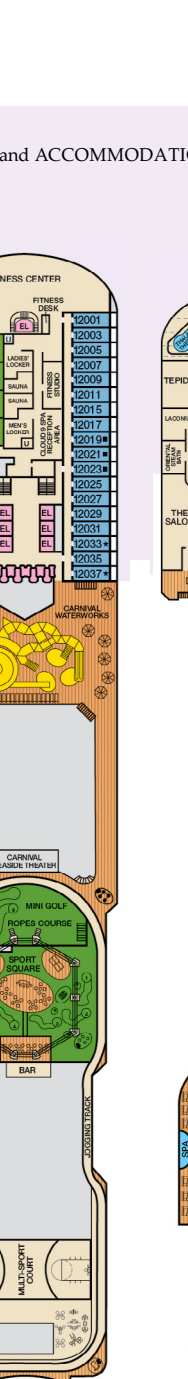

Spa & Sports • Deck 12

Serenity • Deck 15