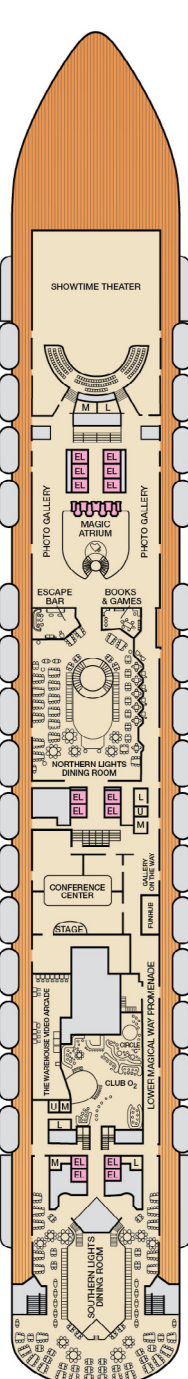

ACCOMMODATIONS SYMBOL LEGEND

- ▲ Twin Bed and Single Sofa Bed
- ★ 2 Twin Beds (convert to King) and Single Sofa Bed
- 2 Twin Beds (convert to King) and 1 Upper Pullman
- ◐ 2 Twin Beds (convert to King) and 2 Upper Pullmans
- 2 Twin Beds (convert to King), Single Sofa Bed and 1 Upper Pullman

- † 2 Twin Beds (convert to King) and Double Sofa Bed
- ▼ 2 Twin Beds (convert to King), Single Sofa Bed and 2 Upper Pullmans. Beds do not convert to King when both Upper Pullmans in use.
- ◆ Stateroom with 2 Porthole Windows
- ◊ Connecting staterooms (ideal for families and groups of friends)
- * Twin Beds do not convert to a King Bed
- U Unisex Wheelchair Accessible Restroom

Spa accommodations include private access, special amenities and priority reservations at the Cloud 9 Spa.

Gross Tonnage: 130,000 Length: 1,004 Feet Beam: 122 Feet
 Cruising Speed: 20 Knots Guest Capacity: 3,690 (Double Occupancy)
 Total Staff: 1,367 Registry: Panama

Deck 1 Deck 2

Lobby • Deck 3

Mezzanine • Deck 4

Promenade • Deck 5

Deck 6

Deck 7

Deck 8

Deck 9