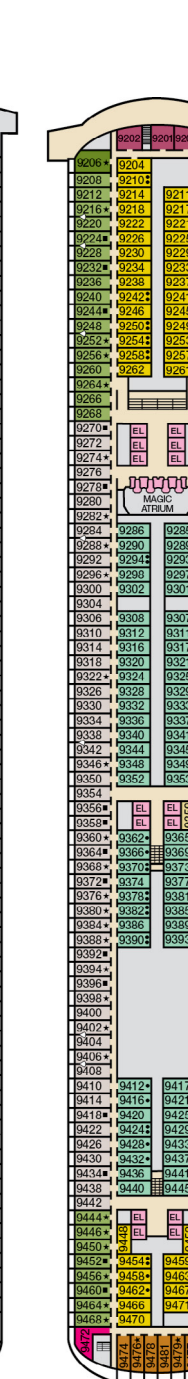

ACCOMMODATIONS SYMBOL LEGEND

- ▲ Twin Bed and Single Sofa Bed
- ★ 2 Twin Beds (convert to King) and Single Sofa Bed
- 2 Twin Beds (convert to King) and 1 Upper Pullman
- ◐ 2 Twin Beds (convert to King) and 2 Upper Pullmans
- 2 Twin Beds (convert to King), Single Sofa Bed and 1 Upper Pullman

- † 2 Twin Beds (convert to King) and Double Sofa Bed
- ▼ 2 Twin Beds (convert to King), Single Sofa Bed and 2 Upper Pullmans. Beds do not convert to King when both Upper Pullmans in use.
- ◆ Stateroom with 2 Porthole Windows
- ◊ Connecting staterooms (ideal for families and groups of friends)
- * Twin Beds do not convert to a King Bed
- U Unisex Wheelchair Accessible Restroom

Spa accommodations include private access, special amenities and priority reservations at the Cloud 9 Spa.

Gross Tonnage: 130,000 Length: 1,004 Feet Beam: 122 Feet
 Cruising Speed: 20 Knots Guest Capacity: 3,690 (Double Occupancy)
 Total Staff: 1,367 Registry: Panama

Deck 1 Deck 2

Lobby • Deck 3

Mezzanine • Deck 4

Promenade • Deck 5

Deck 6

Deck 7

Deck 8

Deck 9