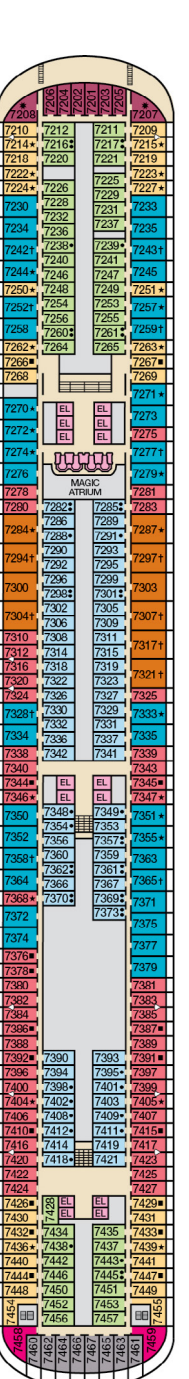

ACCOMMODATIONS SYMBOL LEGEND

- ▲ Twin Bed and Single Sofa Bed
- ★ 2 Twin Beds (convert to King) and Single Sofa Bed
- 2 Twin Beds (convert to King) and 1 Upper Pullman
- ◐ 2 Twin Beds (convert to King) and 2 Upper Pullmans
- 2 Twin Beds (convert to King), Single Sofa Bed and 1 Upper Pullman

- † 2 Twin Beds (convert to King) and Double Sofa Bed
- ▼ 2 Twin Beds (convert to King), Single Sofa Bed and 2 Upper Pullmans. Beds do not convert to King when both Upper Pullmans in use.
- ◆ Stateroom with 2 Porthole Windows
- ◊ Connecting staterooms (ideal for families and groups of friends)
- * Twin Beds do not convert to a King Bed
- U Unisex Wheelchair Accessible Restroom

Spa accommodations include private access, special amenities and priority reservations at the Cloud 9 Spa.

Gross Tonnage: 130,000 Length: 1,004 Feet Beam: 122 Feet
 Cruising Speed: 20 Knots Guest Capacity: 3,690 (Double Occupancy)
 Total Staff: 1,367 Registry: Panama

Deck 1 Deck 2

Lobby • Deck 3

Mezzanine • Deck 4

Promenade • Deck 5

Deck 6

Deck 7

Deck 8

Deck 9