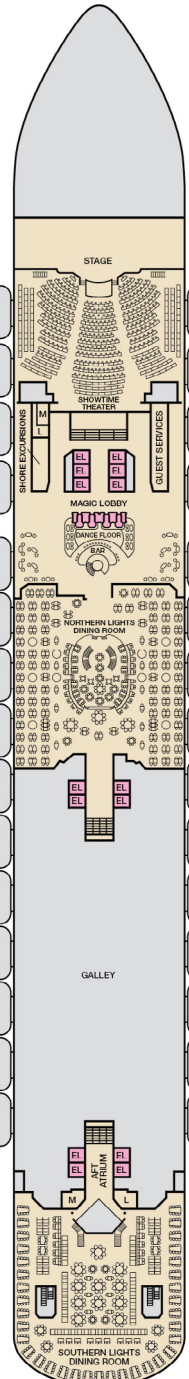

ACCOMMODATIONS SYMBOL LEGEND

- ▲ Twin Bed and Single Sofa Bed
- ★ 2 Twin Beds (convert to King) and Single Sofa Bed
- 2 Twin Beds (convert to King) and 1 Upper Pullman
- ◐ 2 Twin Beds (convert to King) and 2 Upper Pullmans
- 2 Twin Beds (convert to King), Single Sofa Bed and 1 Upper Pullman

- † 2 Twin Beds (convert to King) and Double Sofa Bed
- ▼ 2 Twin Beds (convert to King), Single Sofa Bed and 2 Upper Pullmans. Beds do not convert to King when both Upper Pullmans in use.
- ◆ Stateroom with 2 Porthole Windows
- ◊ Connecting staterooms (ideal for families and groups of friends)
- * Twin Beds do not convert to a King Bed
- U Unisex Wheelchair Accessible Restroom

CATEGORIES

- 1A Interior Upper/Lower
- P1 Porthole
- 4A 4B 4C 4D 4E 4F 4G 4H Interior
- 4J Interior with Picture Window (obstructed views)
- 6A Ocean View
- 6L 6M 6N Deluxe Ocean View
- 7C Cove Balcony
- 8A 8B 8C 8D 8E 8F 8G Balcony
- 8M 8N Aft-View Extended Balcony
- 9C Premium Vista Balcony
- JS Junior Suite
- OS Ocean Suite
- GS Grand Suite
- 4S Interior
- 6S Ocean View (obstructed views)
- 8P 8S Balcony
- SS Suite

Deck 1 Deck 2

Lobby • Deck 3

Mezzanine • Deck 4

Promenade • Deck 5

Deck 6

Deck 7

Deck 8

Deck 9