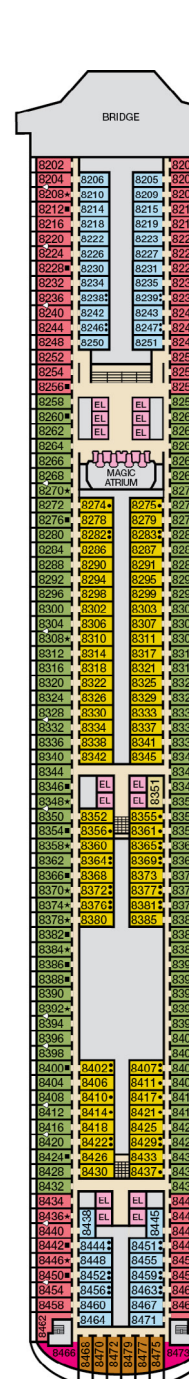

ACCOMMODATIONS SYMBOL LEGEND

- ▲ Twin Bed and Single Sofa Bed
- ★ 2 Twin Beds (convert to King) and Single Sofa Bed
- 2 Twin Beds (convert to King) and 1 Upper Pullman
- ◐ 2 Twin Beds (convert to King) and 2 Upper Pullmans
- 2 Twin Beds (convert to King), Single Sofa Bed and 1 Upper Pullman

- † 2 Twin Beds (convert to King) and Double Sofa Bed
- ▼ 2 Twin Beds (convert to King), Single Sofa Bed and 2 Upper Pullmans. Beds do not convert to King when both Upper Pullmans in use.
- ◆ Stateroom with 2 Porthole Windows
- ◊ Connecting staterooms (ideal for families and groups of friends)
- * Twin Beds do not convert to a King Bed
- U Unisex Wheelchair Accessible Restroom

Spa accommodations include private access, special amenities and priority reservations at the Cloud 9 Spa.

Gross Tonnage: 130,000 Length: 1,004 Feet Beam: 122 Feet
 Cruising Speed: 20 Knots Guest Capacity: 3,690 (Double Occupancy)
 Total Staff: 1,367 Registry: Panama

Deck 1 Deck 2

Lobby • Deck 3

Mezzanine • Deck 4

Promenade • Deck 5

Deck 6

Deck 7

Deck 8

Deck 9