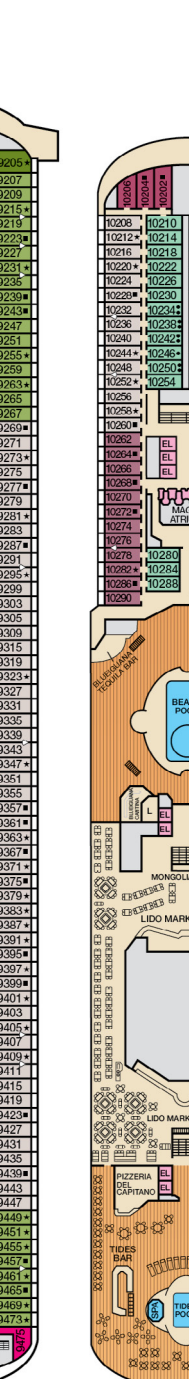

ACCOMMODATIONS SYMBOL LEGEND

- ▲ Twin Bed and Single Sofa Bed
- ★ 2 Twin Beds (convert to King) and Single Sofa Bed
- 2 Twin Beds (convert to King) and 1 Upper Pullman
- ◐ 2 Twin Beds (convert to King) and 2 Upper Pullmans
- 2 Twin Beds (convert to King), Single Sofa Bed and 1 Upper Pullman

- † 2 Twin Beds (convert to King) and Double Sofa Bed
- ▼ 2 Twin Beds (convert to King), Single Sofa Bed and 2 Upper Pullmans. Beds do not convert to King when both Upper Pullmans in use.
- ◆ Stateroom with 2 Porthole Windows
- ◊ Connecting staterooms (ideal for families and groups of friends)
- * Twin Beds do not convert to a King Bed
- U Unisex Wheelchair Accessible Restroom

Spa accommodations include private access, special amenities and priority reservations at the Cloud 9 Spa.

Gross Tonnage: 130,000 Length: 1,004 Feet Beam: 122 Feet
 Cruising Speed: 20 Knots Guest Capacity: 3,690 (Double Occupancy)
 Total Staff: 1,367 Registry: Panama

Deck 1 Deck 2

Lobby • Deck 3

Mezzanine • Deck 4

Promenade • Deck 5

Deck 6

Deck 7

Deck 8

Deck 9