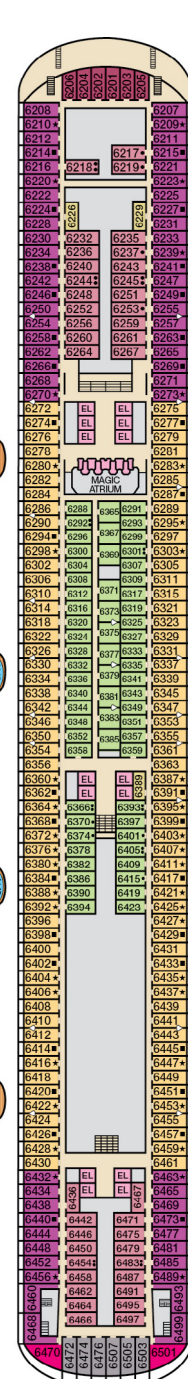

ACCOMMODATIONS SYMBOL LEGEND

- ▲ Twin Bed and Single Sofa Bed
- ★ 2 Twin Beds (convert to King) and Single Sofa Bed
- 2 Twin Beds (convert to King) and 1 Upper Pullman
- ◐ 2 Twin Beds (convert to King) and 2 Upper Pullmans
- 2 Twin Beds (convert to King), Single Sofa Bed and 1 Upper Pullman

- † 2 Twin Beds (convert to King) and Double Sofa Bed
- ▼ 2 Twin Beds (convert to King), Single Sofa Bed and 2 Upper Pullmans. Beds do not convert to King when both Upper Pullmans in use.
- ◆ Stateroom with 2 Porthole Windows
- ◊ Connecting staterooms (ideal for families and groups of friends)
- * Twin Beds do not convert to a King Bed
- U Unisex Wheelchair Accessible Restroom

Spa accommodations include private access, special amenities and priority reservations at the Cloud 9 Spa.

Gross Tonnage: 130,000 Length: 1,004 Feet Beam: 122 Feet
 Cruising Speed: 20 Knots Guest Capacity: 3,690 (Double Occupancy)
 Total Staff: 1,367 Registry: Panama

Deck 1 Deck 2

Lobby • Deck 3

Mezzanine • Deck 4

Promenade • Deck 5

Deck 6

Deck 7

Deck 8

Deck 9