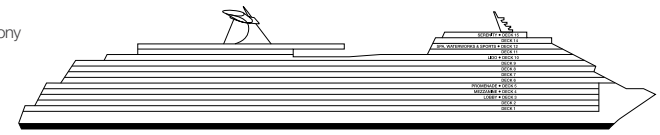

ACCOMMODATIONS SYMBOL LEGEND

- ★ Twin Bed and Single Sofa Bed
- ▲ 2 Twin Beds (convert to King) and Single Sofa Bed
- 2 Twin Beds (convert to King) and 1 Upper Pullman
- ◐ 2 Twin Beds (convert to King) and 2 Upper Pullmans
- ◑ 2 Twin Beds (convert to King), Double Sofa Bed and 1 Upper Pullman
- ◆ Stateroom with 2 Porthole Windows
- ◁ Connecting staterooms (ideal for families and groups of friends)
- † 2 Twin Beds (convert to King) and Double Sofa Bed
- ▼ 2 Twin Beds (convert to King), Single Sofa Bed and 2 Upper Pullmans. Beds do not convert to King when both Upper Pullmans in use.
- ∞ 2 Twin Beds (convert to King), Double Sofa Bed and 1 Upper Pullman
- ◆ Stateroom with 2 Porthole Windows
- ◁ Connecting staterooms (ideal for families and groups of friends)

Gross Tonnage: 133,500 Length: 1,055 feet Beam: 122 feet
 Cruising Speed: 18 Knots Guest Capacity: 3,960 (Double Occupancy)
 Total Staff: 1,450 Registry: Panama

Deck 1 Deck 2 Lobby • Deck 3 Mezzanine • Deck 4 Promenade • Deck 5 Deck 6 Deck 7 Deck 8 Deck 9 Deck 10 Lido • Deck 11 Deck 12 Spa, WaterWorks & Sports • Deck 12 Aft Spa • Deck 14 Serenity • Deck 15