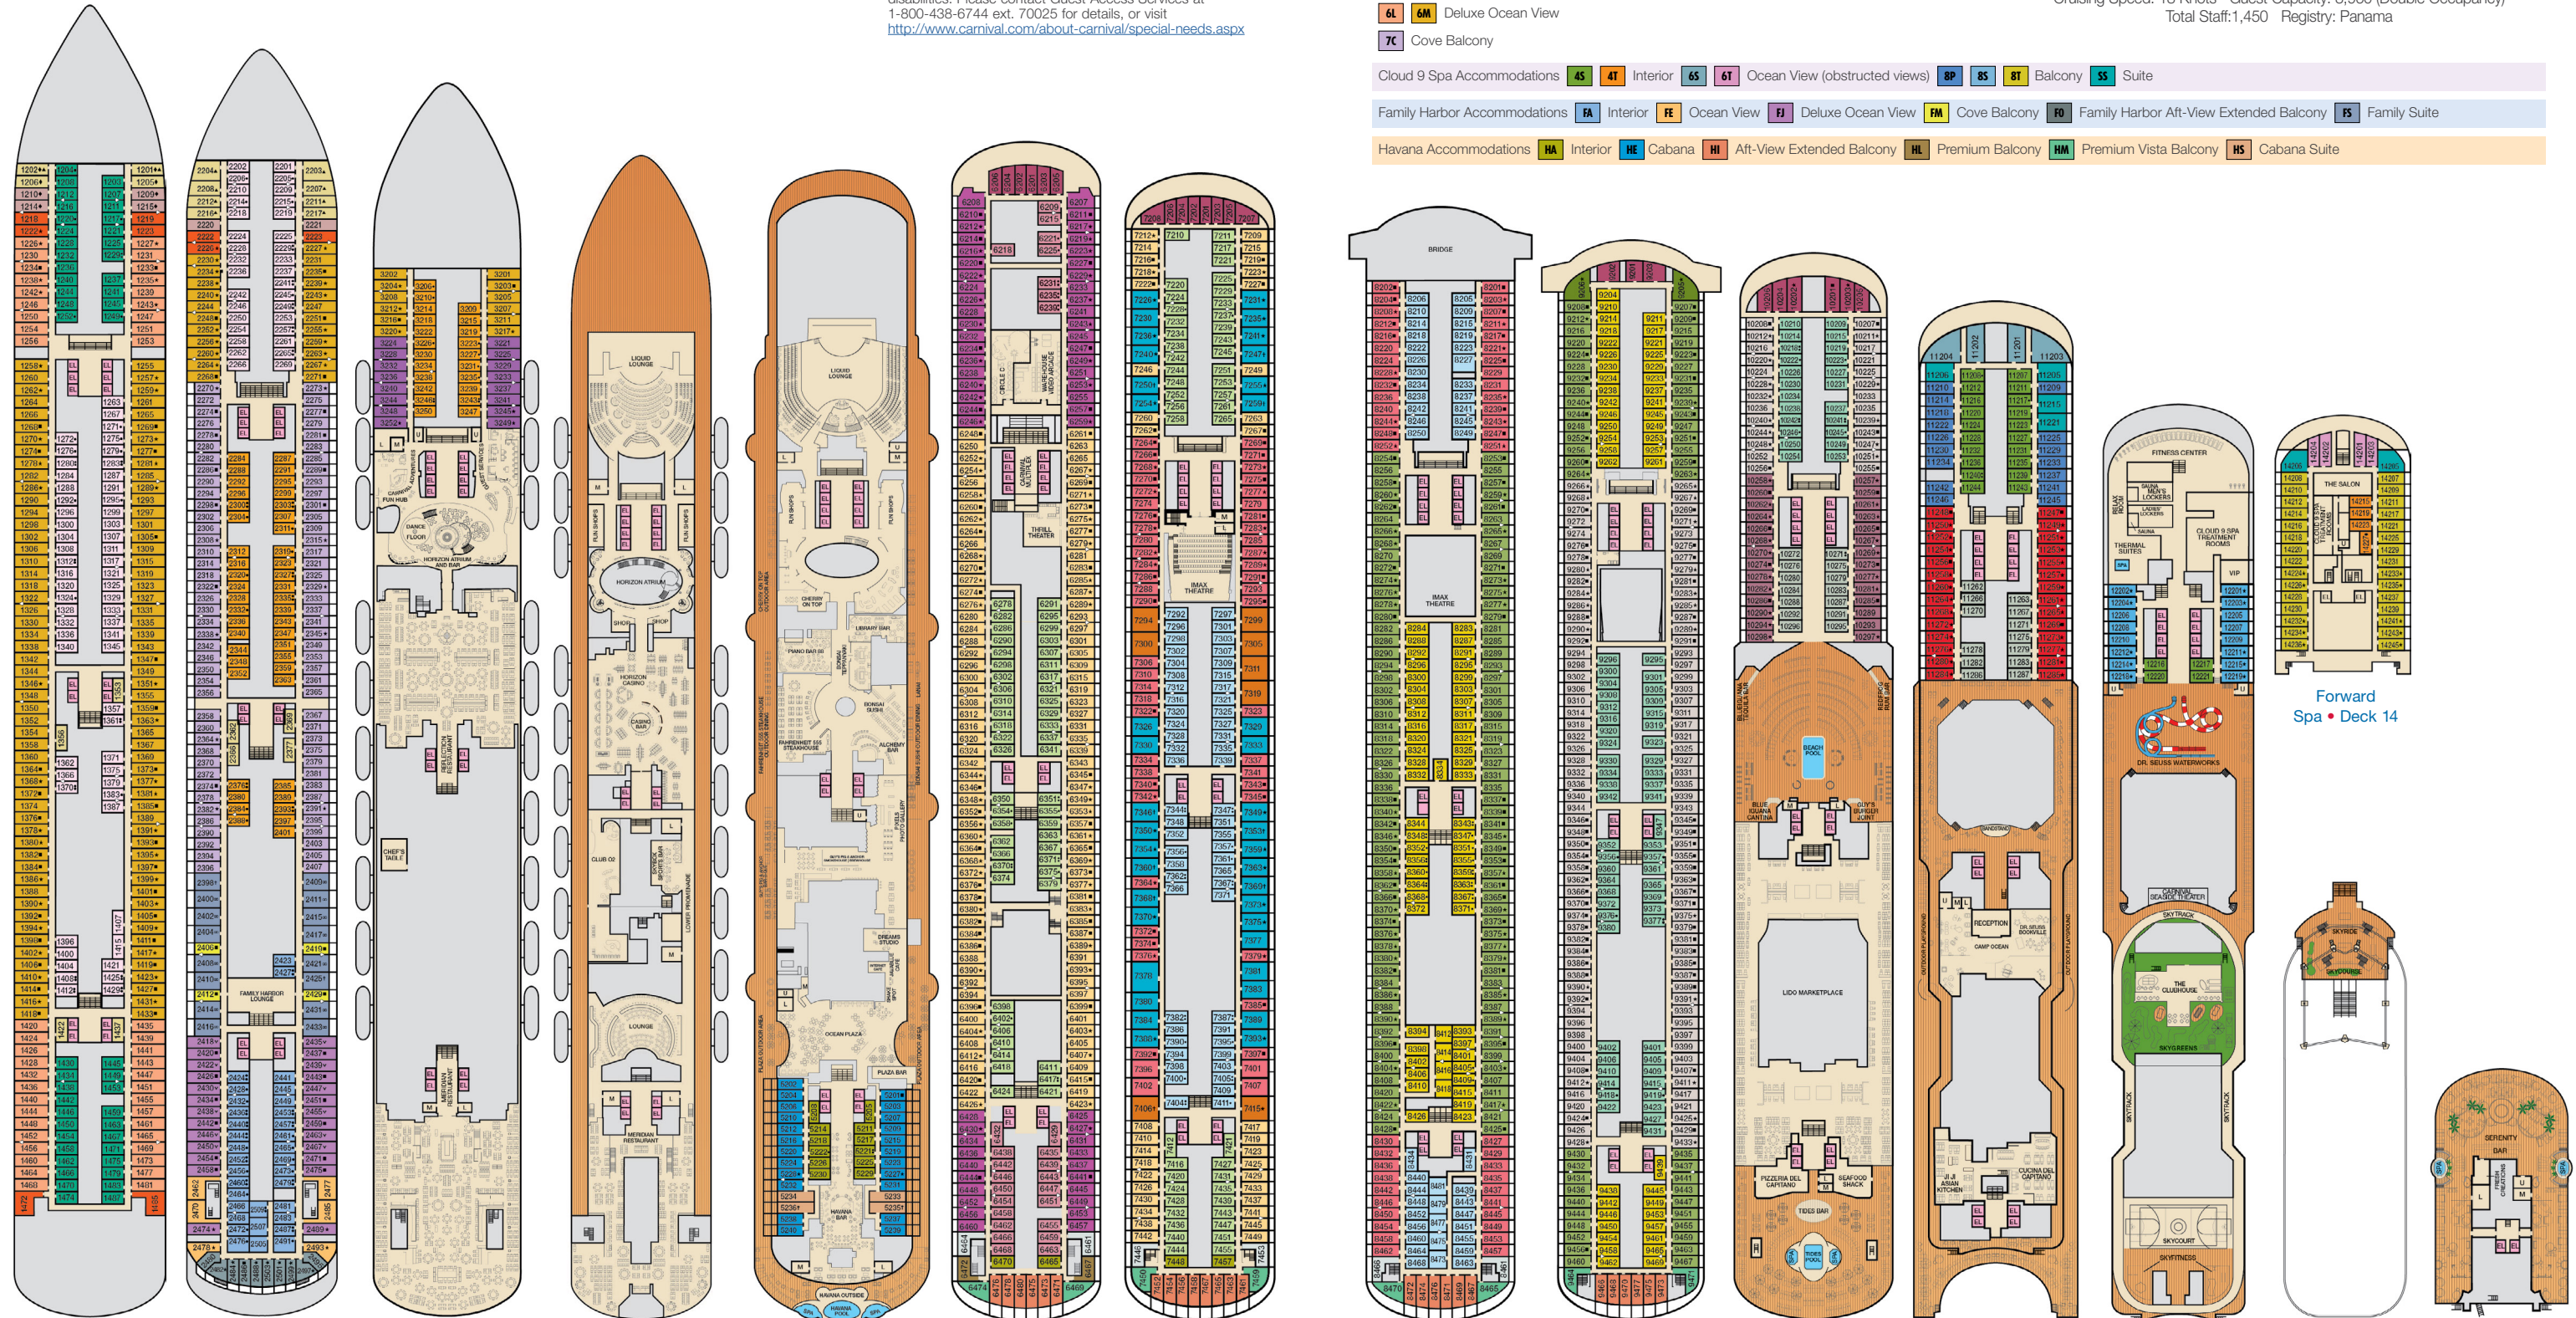

ACCOMMODATIONS SYMBOL LEGEND

- ★ Twin Bed and Single Sofa Bed
- ▲ 2 Twin Beds (convert to King) and Single Sofa Bed
- 2 Twin Beds (convert to King) and 1 Upper Pullman
- ◐ 2 Twin Beds (convert to King) and 2 Upper Pullmans
- ◑ 2 Twin Beds (convert to King), Double Sofa Bed and 1 Upper Pullman
- ◆ Stateroom with 2 Porthole Windows
- ◁ Connecting staterooms (ideal for families and groups of friends)
- † 2 Twin Beds (convert to King) and Double Sofa Bed
- ▼ 2 Twin Beds (convert to King), Single Sofa Bed and 2 Upper Pullmans. Beds do not convert to King when both Upper Pullmans in use.
- ∞ 2 Twin Beds (convert to King), Double Sofa Bed and 1 Upper Pullman
- ◆ Stateroom with 2 Porthole Windows
- ◁ Connecting staterooms (ideal for families and groups of friends)

CATEGORIES

1A Interior Upper/Lower	8A 8B 8C 8D 8E 8F 8G Balcony
P1 Porthole	9B Premium Balcony
4A 4B 4C 4D 4E 4F 4G 4H 4I Interior	J5 Junior Suite
4J Interior with Picture Window (obstructed views)	O5 Ocean Suite
6A 6B Ocean View	G5 Grand Suite
6L 6M Deluxe Ocean View	
7C Cove Balcony	

Cloud 9 Spa Accommodations	4S 4T Interior	6S 6T Ocean View (obstructed views)	8P 8S 8T Balcony	SS Suite		
Family Harbor Accommodations	FA Interior	FE Ocean View	FJ Deluxe Ocean View	FM Cove Balcony	FO Family Harbor Aft-View Extended Balcony	FS Family Suite
Havana Accommodations	HA Interior	HE Cabana	HI Aft-View Extended Balcony	HL Premium Balcony	HM Premium Vista Balcony	HS Cabana Suite

Gross Tonnage: 133,500 Length: 1,055 feet Beam: 122 feet
 Cruising Speed: 18 Knots Guest Capacity: 3,960 (Double Occupancy)
 Total Staff: 1,450 Registry: Panama

Deck 1 Deck 2 Lobby • Deck 3 Mezzanine • Deck 4 Promenade • Deck 5 Deck 6 Deck 7 Deck 8 Deck 9 Deck 10 Lido • Deck 11 Deck 12 Spa, WaterWorks & Sports • Deck 12 Aft Spa • Deck 14 Serenity • Deck 15