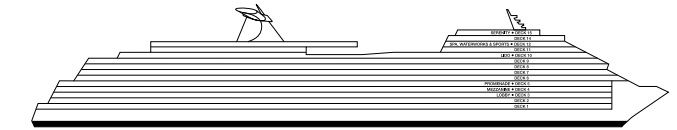

CARNIVAL HORIZON™

ACCOMMODATIONS SYMBOL LEGEND

- ▲ Twin Bed and Single Sofa Bed
- ★ 2 Twin Beds (convert to King) and Single Sofa Bed
- 2 Twin Beds (convert to King) and 1 Upper Pullman
- ⋮ 2 Twin Beds (convert to King) and 2 Upper Pullmans
- 2 Twin Beds (convert to King), Single Sofa Bed and 1 Upper Pullman
- † 2 Twin Beds (convert to King) and Double Sofa Bed
- ▼ 2 Twin Beds (convert to King), Single Sofa Bed and 2 Upper Pullmans. Beds do not convert to King when both Upper Pullmans in use.
- ∞ 2 Twin Beds (convert to King), Double Sofa Bed and 1 Upper Pullman
- ◆ Stateroom with 2 Porthole Windows
- ◁ Connecting Staterooms (ideal for families and groups of friends)
- * Twin Beds do not convert to a King Bed.
- U Unisex Wheelchair Accessible Restroom

DECK PLANS

Please contact Guest Access Services for specific ship accessibility features. You may also visit <http://www.carnival.com/about-carnival/special-needs.aspx>

Gross Tonnage: 133,500 Length: 1,055 feet Beam: 122 feet
Cruising Speed: 18 Knots Guest Capacity: 3,960 (Double Occupancy)
Total Staff: 1,450 Registry: Panama