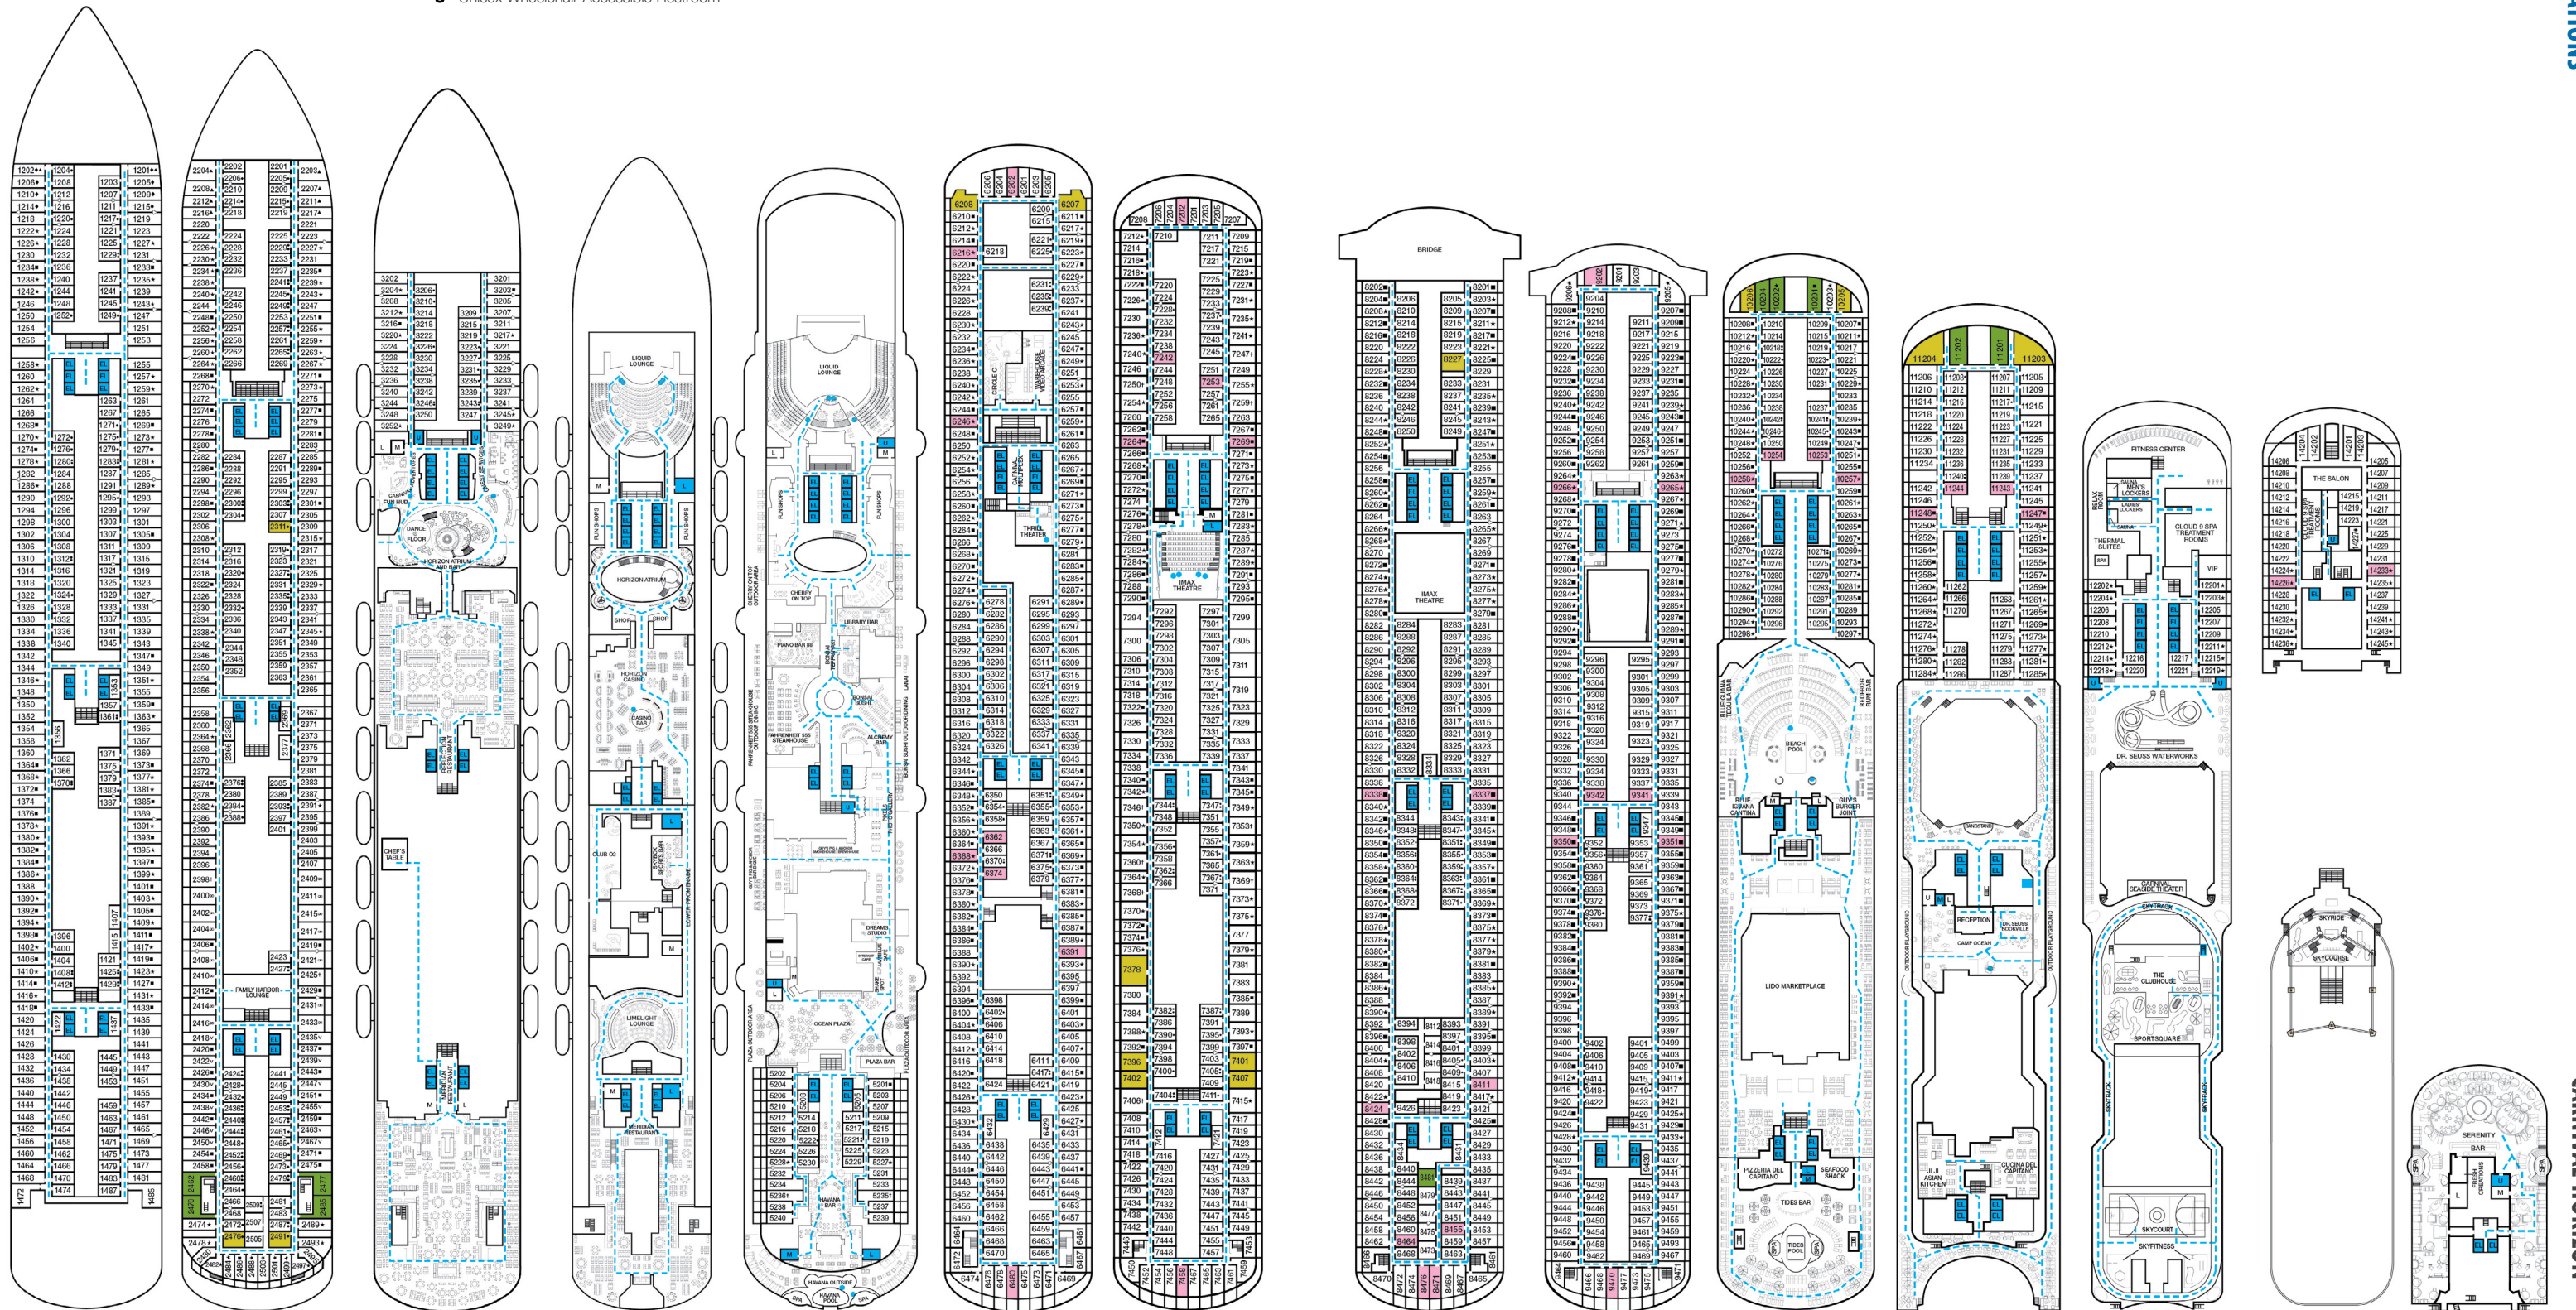

CARNIVAL HORIZON™

ACCOMMODATIONS SYMBOL LEGEND

- ▲ Twin Bed and Single Sofa Bed
- ★ 2 Twin Beds (convert to King) and Single Sofa Bed
- 2 Twin Beds (convert to King) and 1 Upper Pullman
- ⋮ 2 Twin Beds (convert to King) and 2 Upper Pullmans
- 2 Twin Beds (convert to King), Single Sofa Bed and 1 Upper Pullman
- † 2 Twin Beds (convert to King) and Double Sofa Bed
- ▼ 2 Twin Beds (convert to King), Single Sofa Bed and 2 Upper Pullmans. Beds do not convert to King when both Upper Pullmans in use.
- ∞ 2 Twin Beds (convert to King), Double Sofa Bed and 1 Upper Pullman
- ◆ Stateroom with 2 Porthole Windows
- ◁ Connecting Staterooms (ideal for families and groups of friends)
- * Twin Beds do not convert to a King Bed.
- U Unisex Wheelchair Accessible Restroom

- 🚭 All accommodations are non-smoking.
- Accessible Routes including Ramps
- ♿ Restrooms, Elevators, Lifts and other Accessible Areas
- 🟦 Fully Accessible Staterooms (FAC)
- 🟩 Fully Accessible Staterooms – Single Side Approach (FAC-SSA)
- 🟪 Ambulatory Accessible Staterooms (AAC)

DECK PLANS

Please contact Guest Access Services for specific ship accessibility features. You may also visit <http://www.carnival.com/about-carnival/special-needs.aspx>

Gross Tonnage: 133,500 Length: 1,055 feet Beam: 122 feet
Cruising Speed: 18 Knots Guest Capacity: 3,960 (Double Occupancy)
Total Staff: 1,450 Registry: Panama

Deck 1 Deck 2 Lobby • Deck 3 Mezzanine • Deck 4 Promenade • Deck 5 Deck 6 Deck 7 Deck 8 Deck 9 Deck 10 Lido • Deck 10 Deck 11 Spa, WaterWorks & Sports • Deck 12 Aft Spa • Deck 14 Serenity • Deck 15