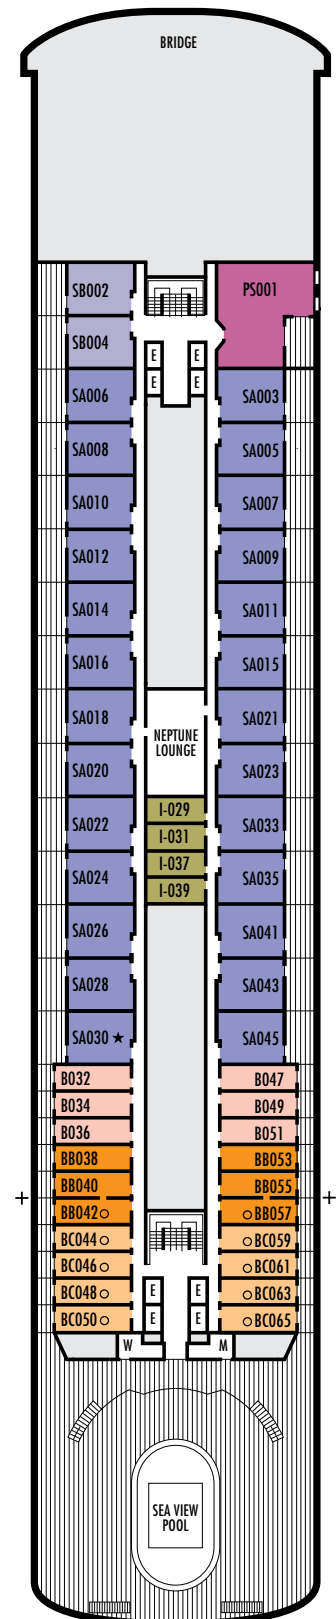

For more information regarding accessibility features on our ships please visit the [Accessible Cruising](#) section of our website.

VERANDAH SUITES

PS

Pinnacle Suite: Bedroom with 1 king-size bed, oversize whirlpool bath & shower, living room, dining room, dressing room, private verandah, pantry, 1 sofa bed for 2 persons, mini-bar, refrigerator, guest toilet, floor-to-ceiling windows. Approximately 1,273 sq. ft. including verandah.

SA SB

Neptune Suites: 2 lower beds convertible to 1 king-size bed, whirlpool bath & shower, large sitting area, dressing room, private verandah, 1 sofa bed for 2 persons, mini-bar, refrigerator, floor-to-ceiling windows. Approximately 575 sq. ft. including verandah.

B BB BC

Vista Suites: 2 lower beds convertible to 1 queen-size bed, whirlpool bath & shower, sitting area, private verandah, mini-bar, refrigerator, floor-to-ceiling windows. Approximately 283 sq. ft. including verandah.

INTERIOR STATEROOMS

I

Large: 2 lower beds convertible to 1 queen-size bed, shower. Approximately 141–226 sq. ft.

Navigation Deck