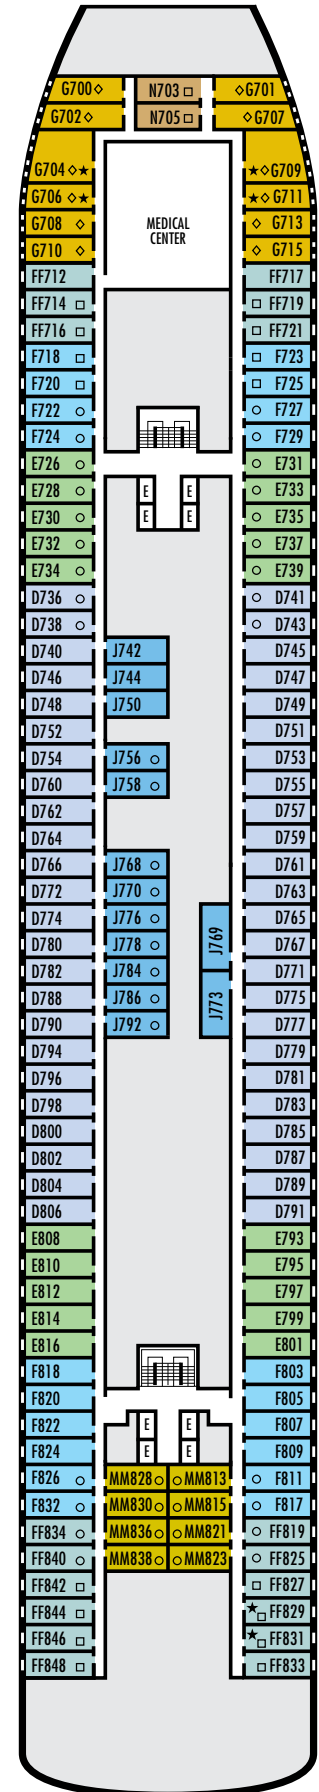

All information is subject to change.

STATEROOM SYMBOL LEGEND

- Quad (2 lower beds, 1 sofa bed, 1 upper)
- Triple (2 lower beds, 1 sofa bed)
- △ Partial sea view
- × Fully obstructed view
- + Connecting rooms
- These staterooms have portholes instead of windows

ACCESSIBILITY STATEROOM SYMBOL LEGEND

- ♿ Staterooms CA367 is fully accessible, roll-in shower only, wheelchair-accessible doorways
- ★ Suites SA030, B200 & B202 and staterooms K500, G501, G502, C563, FF829 & FF831 are ambulatory accessible, shower only with small step, step into bathroom, standard interior and exterior door size. Staterooms EE390, EE389, G704, G706, G709 & G711 are ambulatory accessible, roll-in shower only, wheelchair-accessible doorways.

For more information regarding accessibility features on our ships please visit the [Accessible Cruising](#) section of our website.

OCEAN-VIEW STATEROOMS

□ D □ E □ F □ FF

Large: 2 lower beds convertible to 1 queen-size bed, bathtub & shower. Approximately 174–255 sq. ft.

■ G

Large: 2 lower beds convertible to 1 queen-size bed, bathtub & shower. All G-category staterooms have portholes. Approximately 174–255 sq. ft.

INTERIOR STATEROOMS

□ J □ MM □ N

Large: 2 lower beds convertible to 1 queen-size bed, shower. Approximately 141–226 sq. ft.

DECK 4—A DECK Staterooms 700–848

A Deck