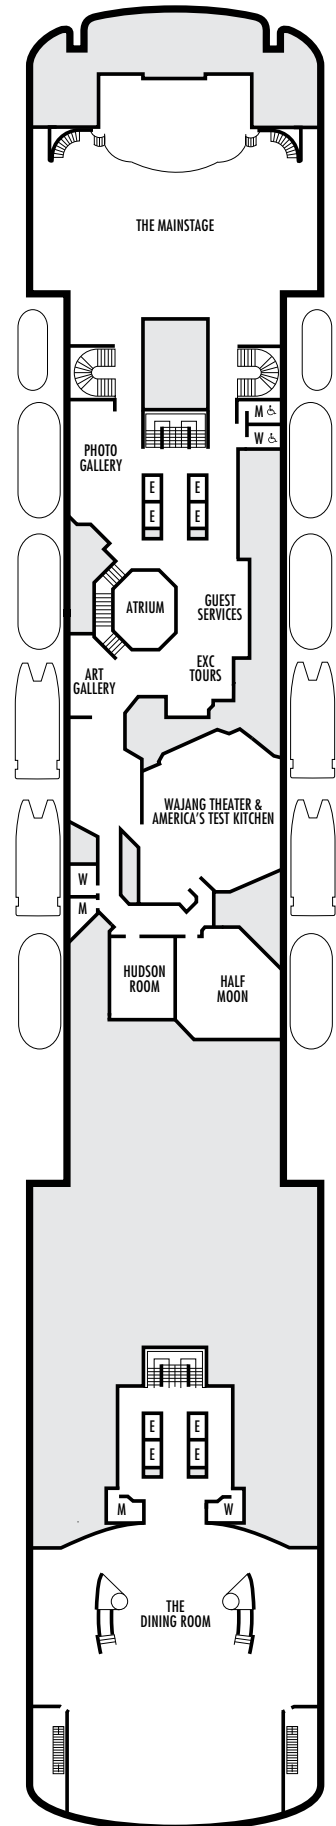

MAASDAM

DECK PLANS & STATEROOMS

The deck plans are color-coded by category of stateroom, and the category letter precedes the stateroom number in each room. All staterooms are equipped with flat-panel television, DVD player, telephone and multichannel music.

Important Note: Not all staterooms within each category have the same furniture configuration and/or facilities. Appropriate symbols within the rooms on the deck plans describe differences from the stateroom descriptions below.

All information is subject to change.

STATEROOM SYMBOL LEGEND

- Quad (2 lower beds, 1 sofa bed, 1 upper)
- Triple (2 lower beds, 1 sofa bed)
- △ Partial sea view
- × Fully obstructed view
- + Connecting rooms
- These staterooms have portholes instead of windows

ACCESSIBILITY

STATEROOM SYMBOL LEGEND

- ♿ Staterooms CA367 is fully accessible, roll-in shower only, wheelchair-accessible doorways
- ★ Suites SA030, B200 & B202 and staterooms K500, G501, G502, C563, FF829 & FF831 are ambulatory accessible, shower only with small step, step into bathroom, standard interior and exterior door size. Staterooms EE390, EE389, G704, G706, G709 & G711 are ambulatory accessible, roll-in shower only, wheelchair-accessible doorways

For more information regarding accessibility features on our ships please visit the [Accessible Cruising](#) section of our website.

DECK 7—PROMENADE DECK

Promenade Deck