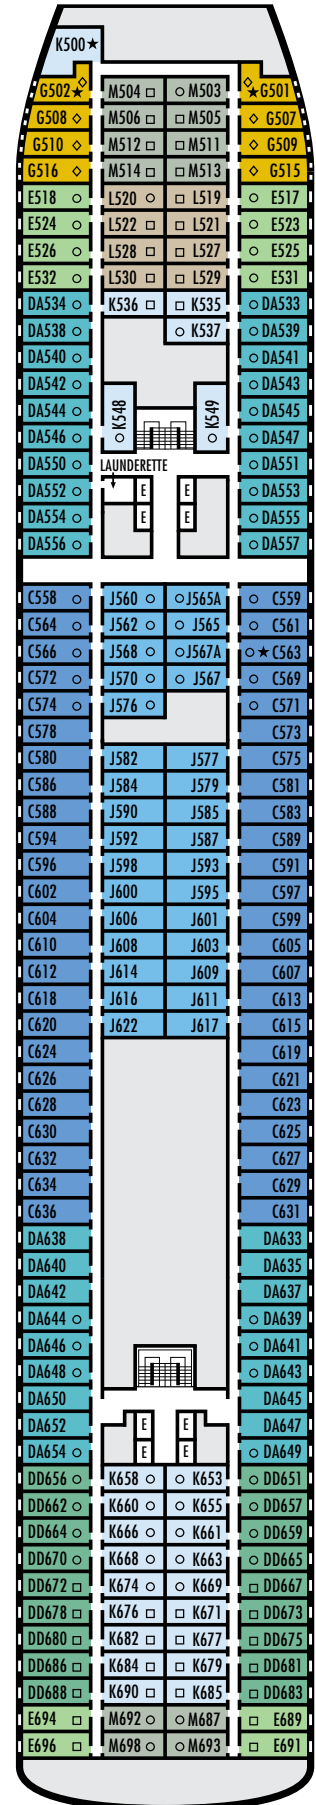

All information is subject to change.

STATEROOM SYMBOL LEGEND

- Quad (2 lower beds, 1 sofa bed, 1 upper)
- Triple (2 lower beds, 1 sofa bed)
- △ Partial sea view
- × Fully obstructed view
- + Connecting rooms
- These staterooms have portholes instead of windows

ACCESSIBILITY STATEROOM SYMBOL LEGEND

- ♿ Staterooms CA367 is fully accessible, roll-in shower only, wheelchair-accessible doorways
- ★ Suites SA030, B200 & B202 and staterooms K500, G501, G502, C563, FF829 & FF831 are ambulatory accessible, shower only with small step, step into bathroom, standard interior and exterior door size. Staterooms EE390, EE389, G704, G706, G709 & G711 are ambulatory accessible, roll-in shower only, wheelchair-accessible doorways..

For more information regarding accessibility features on our ships please visit the [Accessible Cruising](#) section of our website.

OCEAN-VIEW STATEROOMS

C DA DD E

Large: 2 lower beds convertible to 1 queen-size bed, bathtub & shower. Approximately 174–255 sq. ft.

G

Large: 2 lower beds convertible to 1 queen-size bed, bathtub & shower. All G-category staterooms have portholes. Approximately 174–255 sq. ft.

INTERIOR STATEROOMS

J K L M

Large: 2 lower beds convertible to 1 queen-size bed, shower. Approximately 141–226 sq. ft.

DECK 5—MAIN DECK Staterooms 500–698

Main Deck