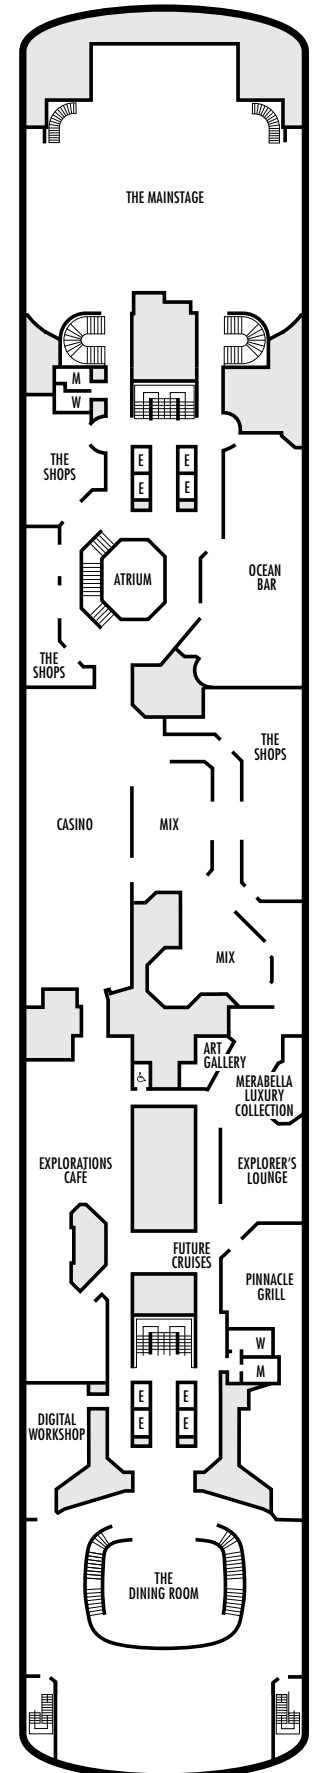

MAASDAM

DECK PLANS & STATEROOMS

The deck plans are color-coded by category of stateroom, and the category letter precedes the stateroom number in each room. All staterooms are equipped with flat-panel television, DVD player, telephone and multichannel music.

Important Note: Not all staterooms within each category have the same furniture configuration and/or facilities. Appropriate symbols within the rooms on the deck plans describe differences from the stateroom descriptions below.

All information is subject to change.

STATEROOM SYMBOL LEGEND

- Quad (2 lower beds, 1 sofa bed, 1 upper)
- Triple (2 lower beds, 1 sofa bed)
- △ Partial sea view
- × Fully obstructed view
- + Connecting rooms
- These staterooms have portholes instead of windows

ACCESSIBILITY STATEROOM SYMBOL LEGEND

- ♿ Staterooms CA367 is fully accessible, roll-in shower only, wheelchair-accessible doorways
- ★ Suites SA030, B200 & B202 and staterooms K500, G501, G502, C563, FF829 & FF831 are ambulatory accessible, shower only with small step, step into bathroom, standard interior and exterior door size. Staterooms EE390, EE389, G704, G706, G709 & G711 are ambulatory accessible, roll-in shower only, wheelchair-accessible doorways.

For more information regarding accessibility features on our ships please visit the [Accessible Cruising](#) section of our website.