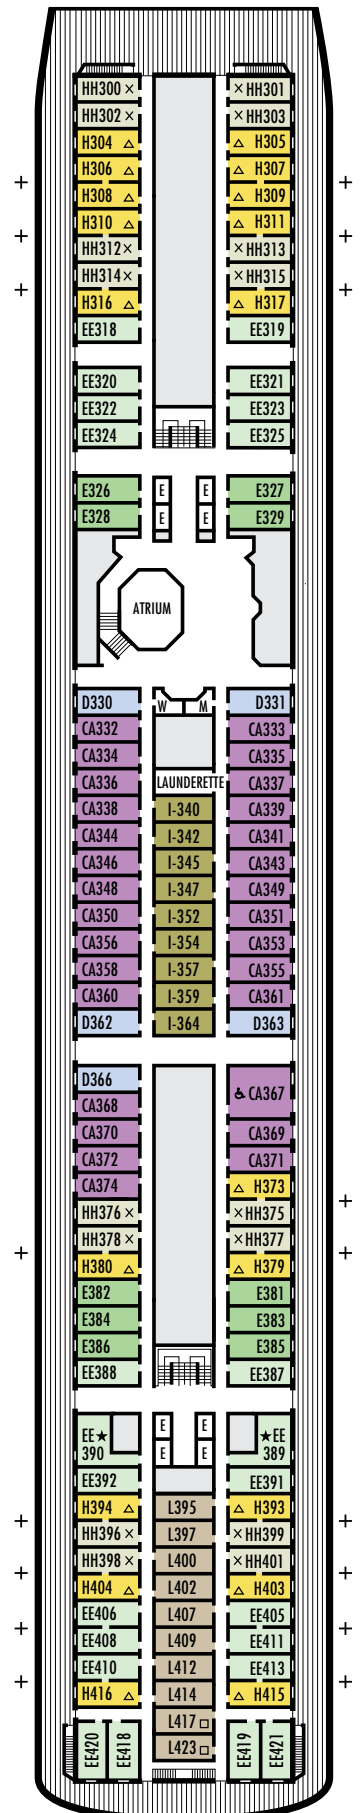

MAASDAM

DECK PLANS & STATEROOMS

The deck plans are color-coded by category of stateroom, and the category letter precedes the stateroom number in each room. All staterooms are equipped with flat-panel television, DVD player, telephone and multichannel music.

Important Note: Not all staterooms within each category have the same furniture configuration and/or facilities. Appropriate symbols within the rooms on the deck plans describe differences from the stateroom descriptions below.

All information is subject to change.

STATEROOM SYMBOL LEGEND

- Quad (2 lower beds, 1 sofa bed, 1 upper)
- Triple (2 lower beds, 1 sofa bed)
- △ Partial sea view
- × Fully obstructed view
- + Connecting rooms
- These staterooms have portholes instead of windows

ACCESSIBILITY STATEROOM SYMBOL LEGEND

- ♿ Staterooms CA367 is fully accessible, roll-in shower only, wheelchair-accessible doorways
- ★ Suites SA030, B200 & B202 and staterooms K500, G501, G502, C563, FF829 & FF831 are ambulatory accessible, shower only with small step, step into bathroom, standard interior and exterior door size. Staterooms EE390, EE389, G704, G706, G709 & G711 are ambulatory accessible, roll-in shower only, wheelchair-accessible doorways.

For more information regarding accessibility features on our ships please visit the [Accessible Cruising](#) section of our website.

OCEAN-VIEW STATEROOMS

CA

Lanai: 2 lower beds convertible to 1 queen-size bed, bathtub & shower. Sliding glass doors lead onto the walk-around Lower Promenade Deck. Approximately 181–256 sq. ft.

D E EE

Large: 2 lower beds convertible to 1 queen-size bed, bathtub & shower. Approximately 174–255 sq. ft.

H HH