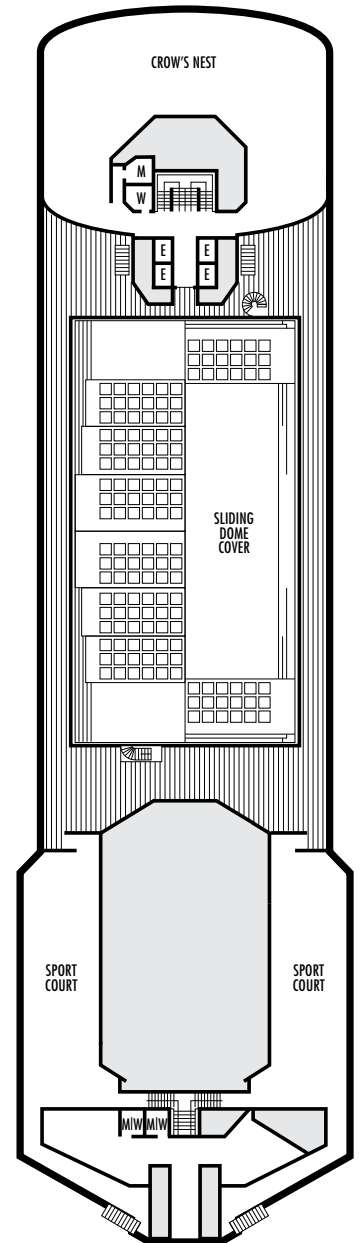

MAASDAM

DECK PLANS & STATEROOMS

The deck plans are color-coded by category of stateroom, and the category letter precedes the stateroom number in each room. All staterooms are equipped with flat-panel television, DVD player, telephone and multichannel music.

Important Note: Not all staterooms within each category have the same furniture configuration and/or facilities. Appropriate symbols within the rooms on the deck plans describe differences from the stateroom descriptions below.

All information is subject to change.

STATEROOM SYMBOL LEGEND

- Quad (2 lower beds, 1 sofa bed, 1 upper)
- Triple (2 lower beds, 1 sofa bed)
- △ Partial sea view
- × Fully obstructed view
- + Connecting rooms
- These staterooms have portholes instead of windows

ACCESSIBILITY STATEROOM SYMBOL LEGEND

- ♿ Staterooms CA367 is fully accessible, roll-in shower only, wheelchair-accessible doorways
- ★ Suites SA030, B200 & B202 and staterooms K500, G501, G502, C563, FF829 & FF831 are ambulatory accessible, shower only with small step, step into bathroom, standard interior and exterior door size. Staterooms EE390, EE389, G704, G706, G709 & G711 are ambulatory accessible, roll-in shower only, wheelchair-accessible doorways.

For more information regarding accessibility features on our ships please visit the [Accessible Cruising](#) section of our website.

Sports Deck