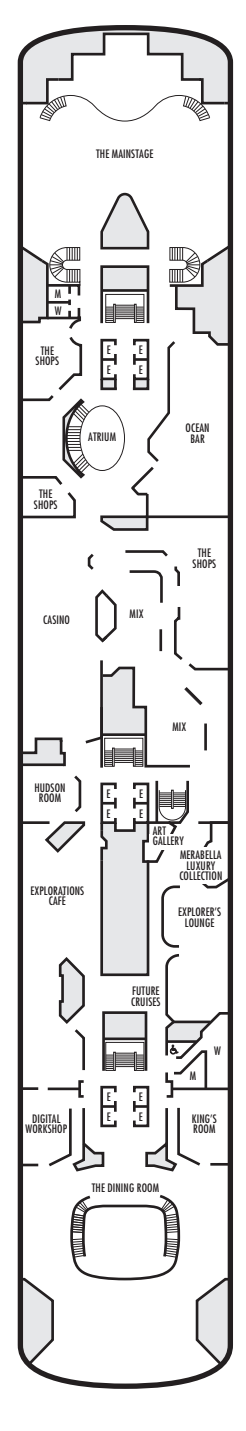

DOLPHIN DECK
Staterooms 1800–1956

MAIN DECK
Staterooms 2500–2711

LOWER PROMENADE DECK
Staterooms 3300–3439

PROMENADE DECK

UPPER PROMENADE DECK

STATEROOM SYMBOL LEGEND

- Quad (2 lower beds, 1 sofa bed, 1 upper)
- Triple (2 lower beds, 1 sofa bed)
- ▲ 2 lower beds
- △ Partial sea view
- × Fully obstructed view
- * Shower only
- Bathtub & shower
- + Connecting rooms
- ◇ These staterooms have portholes instead of windows

ACCESSIBILITY STATEROOM SYMBOL LEGEND

- ♿ Suites AA7061 & AA6223 and stateroom EE3437 are fully accessible, roll-in shower only
- ▼ Suites SB7041 & SB7040 are fully accessible with single side approach to the bed, bathtub & roll-in shower. Staterooms CQ6104, CA3333, CA3331, G1805 & G1804 are fully accessible with single side approach to the bed, roll-in shower only.
- ★ Staterooms HH3439, HH3428, H3399, H3394, E2709, E2704, E2702, L2696, J2555, J2554, G2500, FF1956, FF1943, G1807 & G1806 are ambulatory accessible, roll-in shower only

SHIP SPECIFICATIONS & FACILITIES

- 1,404 Guests
- 603 Crew
- 61,849 Gross Tons
- 780 Feet Long
- 9 Guest Decks
- Wrap-around Promenade Deck
- 7 Restaurants & Cafes
- 6 Entertainment Venues
- 7 Lounges/Bars
- 2 Outdoor Swimming Pools (one with sliding glass roof)
- Spa & Salon
- Fitness Center
- Suite Lounge
- Duty-free Shops
- Library/Internet Cafe
- Onboard Wi-Fi Access
- Casino
- Sport Courts