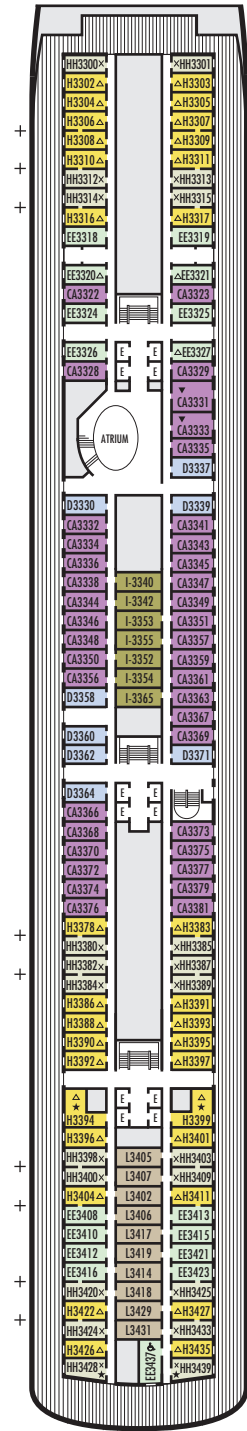

DOLPHIN DECK
Staterooms 1800–1956

MAIN DECK
Staterooms 2500–2711

LOWER PROMENADE DECK
Staterooms 3300–3439

PROMENADE DECK

UPPER PROMENADE DECK

STATEROOM SYMBOL LEGEND

- Quad (2 lower beds, 1 sofa bed, 1 upper)
- Triple (2 lower beds, 1 sofa bed)
- ▲ 2 lower beds
- △ Partial sea view
- × Fully obstructed view
- * Shower only
- Bathtub & shower
- + Connecting rooms
- ◇ These staterooms have portholes instead of windows

ACCESSIBILITY STATEROOM SYMBOL LEGEND

- ♿ Suites AA7061 & AA6223 and stateroom EE3437 are fully accessible, roll-in shower only
- ▼ Suites SB7041 & SB7040 are fully accessible with single side approach to the bed, bathtub & roll-in shower. Staterooms CQ6104, CA3333, CA3331, G1805 & G1804 are fully accessible with single side approach to the bed, roll-in shower only.
- ★ Staterooms HH3439, HH3428, H3399, H3394, E2709, E2704, E2702, L2696, J2555, J2554, G2500, FF1956, FF1943, G1807 & G1806 are ambulatory accessible, roll-in shower only

SHIP SPECIFICATIONS & FACILITIES

- 1,404 Guests
- 603 Crew
- 61,849 Gross Tons
- 780 Feet Long
- 9 Guest Decks
- Wrap-around Promenade Deck
- 7 Restaurants & Cafes
- 6 Entertainment Venues
- 7 Lounges/Bars
- 2 Outdoor Swimming Pools (one with sliding glass roof)
- Spa & Salon
- Fitness Center
- Suite Lounge
- Duty-free Shops
- Library/Internet Cafe
- Onboard Wi-Fi Access
- Casino
- Sport Courts

Important Note: Not all staterooms within each category have the same furniture configuration and/or facilities. Appropriate symbols within the rooms on the deck plans describe differences from the stateroom descriptions below.