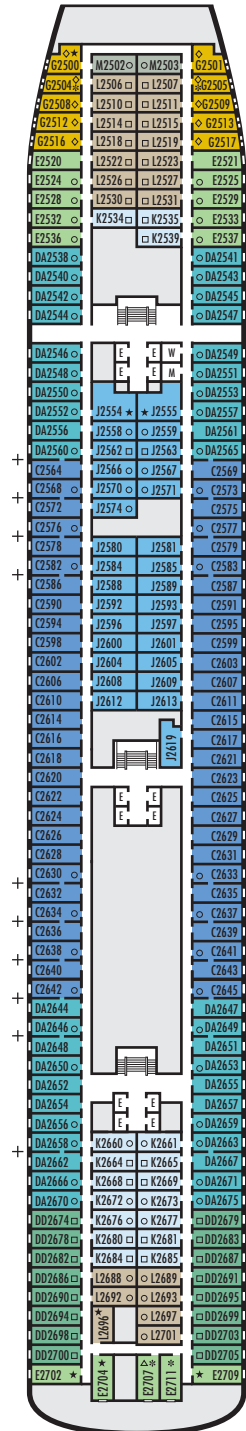

DOLPHIN DECK
Staterooms 1800–1956

MAIN DECK
Staterooms 2500–2711

LOWER PROMENADE DECK
Staterooms 3300–3439

PROMENADE DECK

UPPER PROMENADE DECK

STATEROOM SYMBOL LEGEND

- Quad (2 lower beds, 1 sofa bed, 1 upper)
- Triple (2 lower beds, 1 sofa bed)
- ▲ 2 lower beds
- △ Partial sea view
- × Fully obstructed view
- * Shower only
- Bathtub & shower
- + Connecting rooms
- ◇ These staterooms have portholes instead of windows

ACCESSIBILITY STATEROOM SYMBOL LEGEND

- ♿ Suites AA7061 & AA6223 and stateroom EE3437 are fully accessible, roll-in shower only
- ▼ Suites SB7041 & SB7040 are fully accessible with single side approach to the bed, bathtub & roll-in shower. Staterooms CQ6104, CA3333, CA3331, G1805 & G1804 are fully accessible with single side approach to the bed, roll-in shower only.
- ★ Staterooms HH3439, HH3428, H3399, H3394, E2709, E2704, E2702, L2696, J2555, J2554, G2500, FF1956, FF1943, G1807 & G1806 are ambulatory accessible, roll-in shower only

SHIP SPECIFICATIONS & FACILITIES

- 1,404 Guests
- 603 Crew
- 61,849 Gross Tons
- 780 Feet Long
- 9 Guest Decks
- Wrap-around Promenade Deck
- 7 Restaurants & Cafes
- 6 Entertainment Venues
- 7 Lounges/Bars
- 2 Outdoor Swimming Pools (one with sliding glass roof)
- Spa & Salon
- Fitness Center
- Suite Lounge
- Duty-free Shops
- Library/Internet Cafe
- Onboard Wi-Fi Access
- Casino
- Sport Courts

Important Note: Not all staterooms within each category have the same furniture configuration and/or facilities. Appropriate symbols within the rooms on the deck plans describe differences from the stateroom descriptions below.