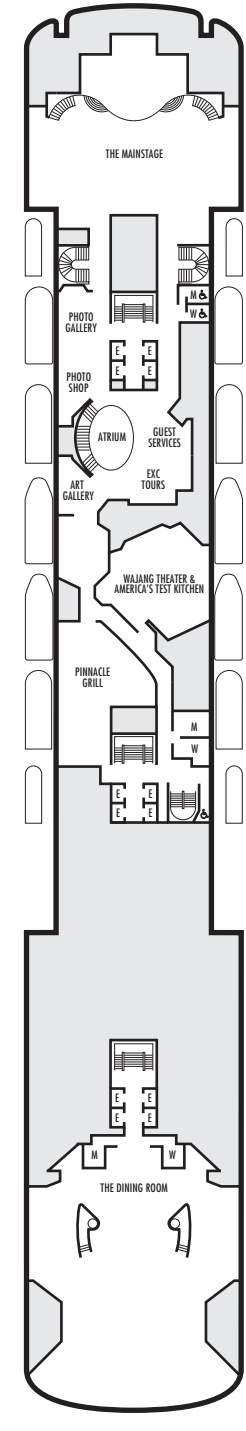

DOLPHIN DECK
Staterooms 1800–1956

MAIN DECK
Staterooms 2500–2711

LOWER PROMENADE DECK
Staterooms 3300–3439

PROMENADE DECK

UPPER PROMENADE DECK

STATEROOM SYMBOL LEGEND

- Quad (2 lower beds, 1 sofa bed, 1 upper)
- Triple (2 lower beds, 1 sofa bed)
- ▲ 2 lower beds
- △ Partial sea view
- × Fully obstructed view
- * Shower only
- Bathtub & shower
- + Connecting rooms
- ◇ These staterooms have portholes instead of windows

ACCESSIBILITY STATEROOM SYMBOL LEGEND

- ♿ Suites AA7061 & AA6223 and stateroom EE3437 are fully accessible, roll-in shower only
- ▼ Suites SB7041 & SB7040 are fully accessible with single side approach to the bed, bathtub & roll-in shower. Staterooms CQ6104, CA3333, CA3331, G1805 & G1804 are fully accessible with single side approach to the bed, roll-in shower only.
- ★ Staterooms HH3439, HH3428, H3399, H3394, E2709, E2704, E2702, L2696, J2555, J2554, G2500, FF1956, FF1943, G1807 & G1806 are ambulatory accessible, roll-in shower only

SHIP SPECIFICATIONS & FACILITIES

- 1,404 Guests
- 603 Crew
- 61,849 Gross Tons
- 780 Feet Long
- 9 Guest Decks
- Wrap-around Promenade Deck
- 7 Restaurants & Cafes
- 6 Entertainment Venues
- 7 Lounges/Bars
- 2 Outdoor Swimming Pools (one with sliding glass roof)
- Spa & Salon
- Fitness Center
- Suite Lounge
- Duty-free Shops
- Library/Internet Cafe
- Onboard Wi-Fi Access
- Casino
- Sport Courts

Important Note: Not all staterooms within each category have the same furniture configuration and/or facilities. Appropriate symbols within the rooms on the deck plans describe differences from the stateroom descriptions below.