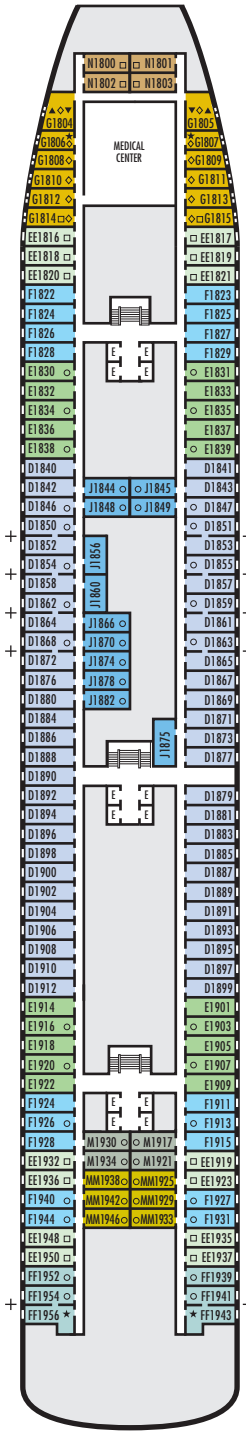

DOLPHIN DECK
Staterooms 1800–1956

MAIN DECK
Staterooms 2500–2711

LOWER PROMENADE DECK
Staterooms 3300–3439

PROMENADE DECK

UPPER PROMENADE DECK

STATEROOM SYMBOL LEGEND

- Quad (2 lower beds, 1 sofa bed, 1 upper)
- Triple (2 lower beds, 1 sofa bed)
- ▲ 2 lower beds
- △ Partial sea view
- × Fully obstructed view
- * Shower only
- Bathtub & shower
- + Connecting rooms
- ◇ These staterooms have portholes instead of windows

ACCESSIBILITY STATEROOM SYMBOL LEGEND

- ♿ Suites AA7061 & AA6223 and stateroom EE3437 are fully accessible, roll-in shower only
- ▼ Suites SB7041 & SB7040 are fully accessible with single side approach to the bed, bathtub & roll-in shower. Staterooms CQ6104, CA3333, CA3331, G1805 & G1804 are fully accessible with single side approach to the bed, roll-in shower only.
- ★ Staterooms HH3439, HH3428, H3399, H3394, E2709, E2704, E2702, L2696, J2555, J2554, G2500, FF1956, FF1943, G1807 & G1806 are ambulatory accessible, roll-in shower only

SHIP SPECIFICATIONS & FACILITIES

- 1,404 Guests
- 603 Crew
- 61,849 Gross Tons
- 780 Feet Long
- 9 Guest Decks
- Wrap-around Promenade Deck
- 7 Restaurants & Cafes
- 6 Entertainment Venues
- 7 Lounges/Bars
- 2 Outdoor Swimming Pools (one with sliding glass roof)
- Spa & Salon
- Fitness Center
- Suite Lounge
- Duty-free Shops
- Library/Internet Cafe
- Onboard Wi-Fi Access
- Casino
- Sport Courts

Important Note: Not all staterooms within each category have the same furniture configuration and/or facilities. Appropriate symbols within the rooms on the deck plans describe differences from the stateroom descriptions below.